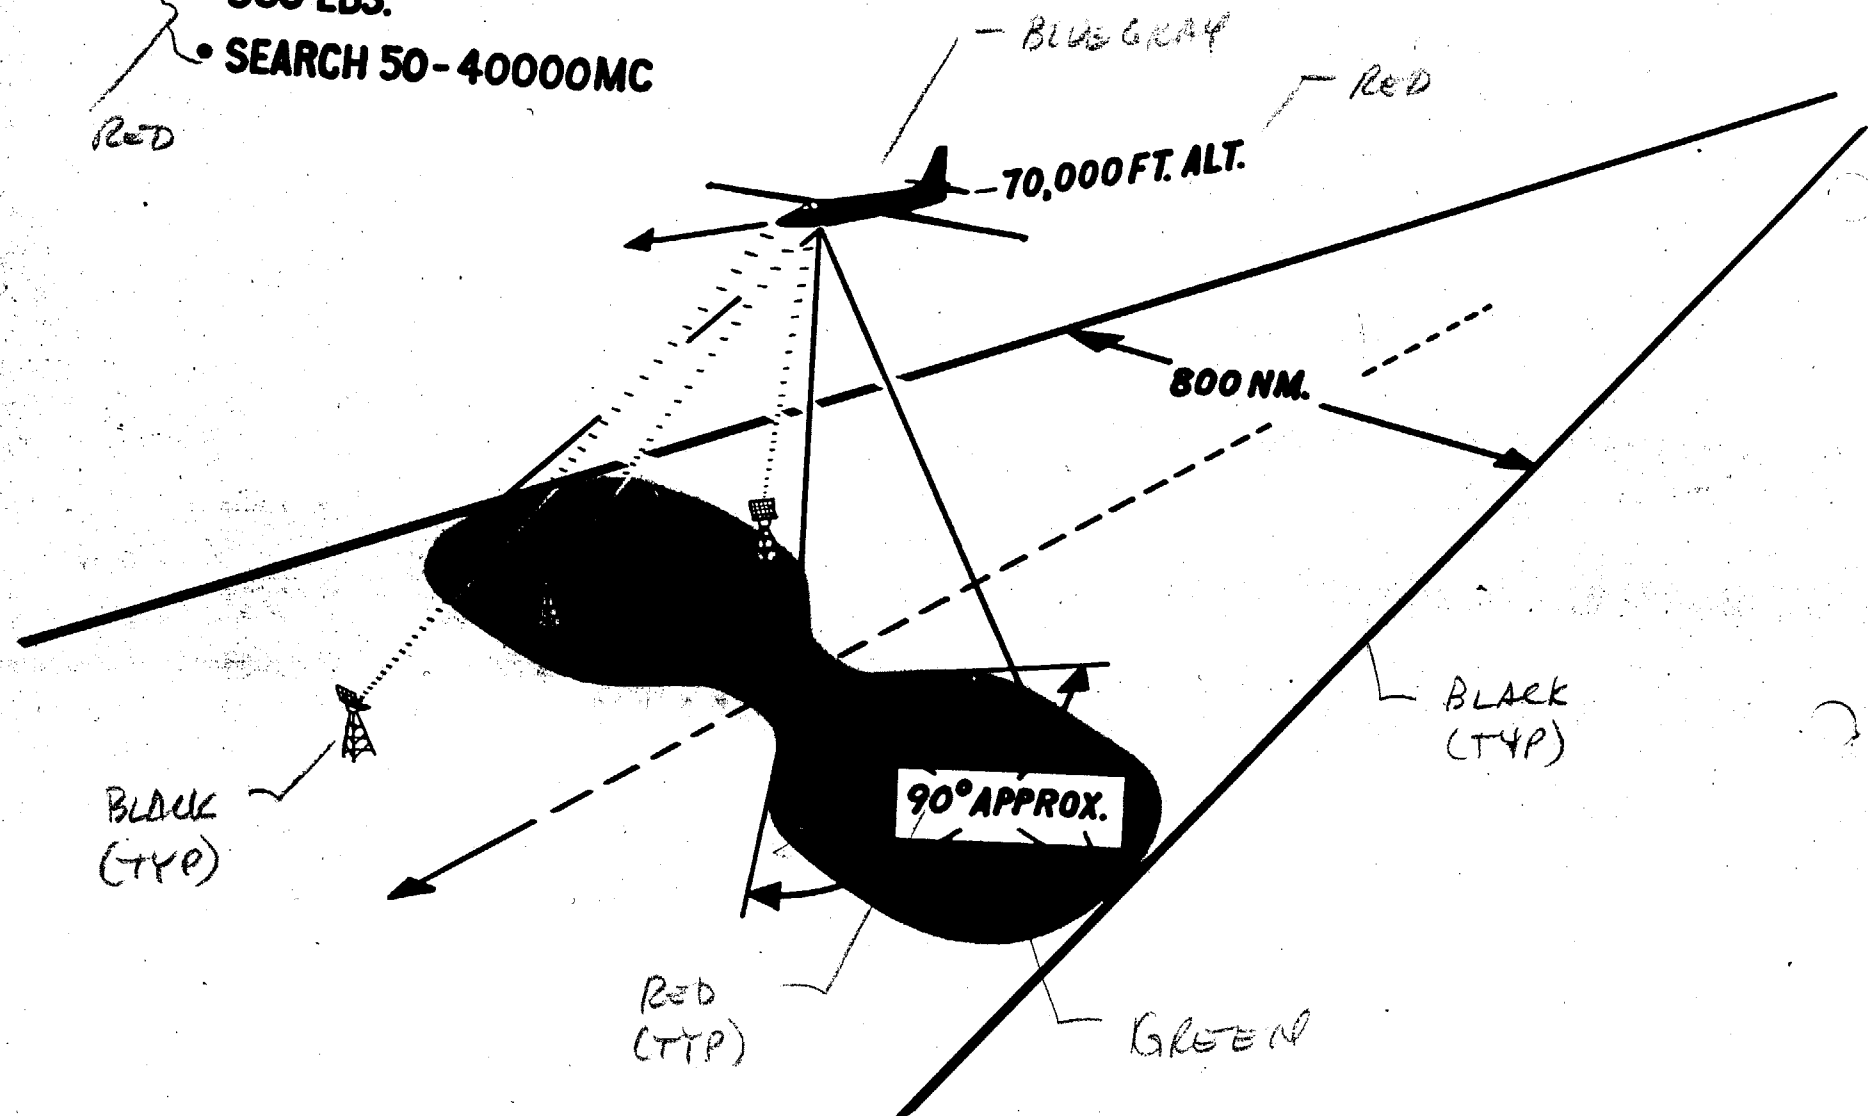

ALL CHARTS 30" X 40"

DRAGON LADY

FULL COLOR
PHOTOGRAPH

REPRODUCTION
OF PATCH IN
SAME COLORS

Reg # 4554

DRAGON LADY *BLUE GRAY*

INTERCEPT SIGNALS IN 50-40,000mc RANGE

RED — SYSTEM I

SYSTEM III *RED*

SYSTEM IV — *RED*

GREEN — P-3 PLATFORM ~ GASEOUS SAMPLING

F-2 FOIL ~ PARTICULATE SAMPLING

TRACKER ~ PHOTOGRAPHIC

'B' CONFIGURATION ~ PHOTOGRAPHIC

DRAGON LADY

TRACKER & B CONFIGURATION

DRAGON LADY

SYSTEM IV / GREEN

- 580 LBS.
- SEARCH 50-40000MC

DRAGON LADY

A-2 CONFIGURATION

• 361 LBS

DRAGON LADY

BLUE GRAY

B CONFIGURATION

OR

• 489 LBS.

DRAGON LADY

BLUE GARY

TRACKER (CONTINUOUS COVERAGE-USED WITH ALL CONFIGURATIONS.)

GREEN

• 55 LBS