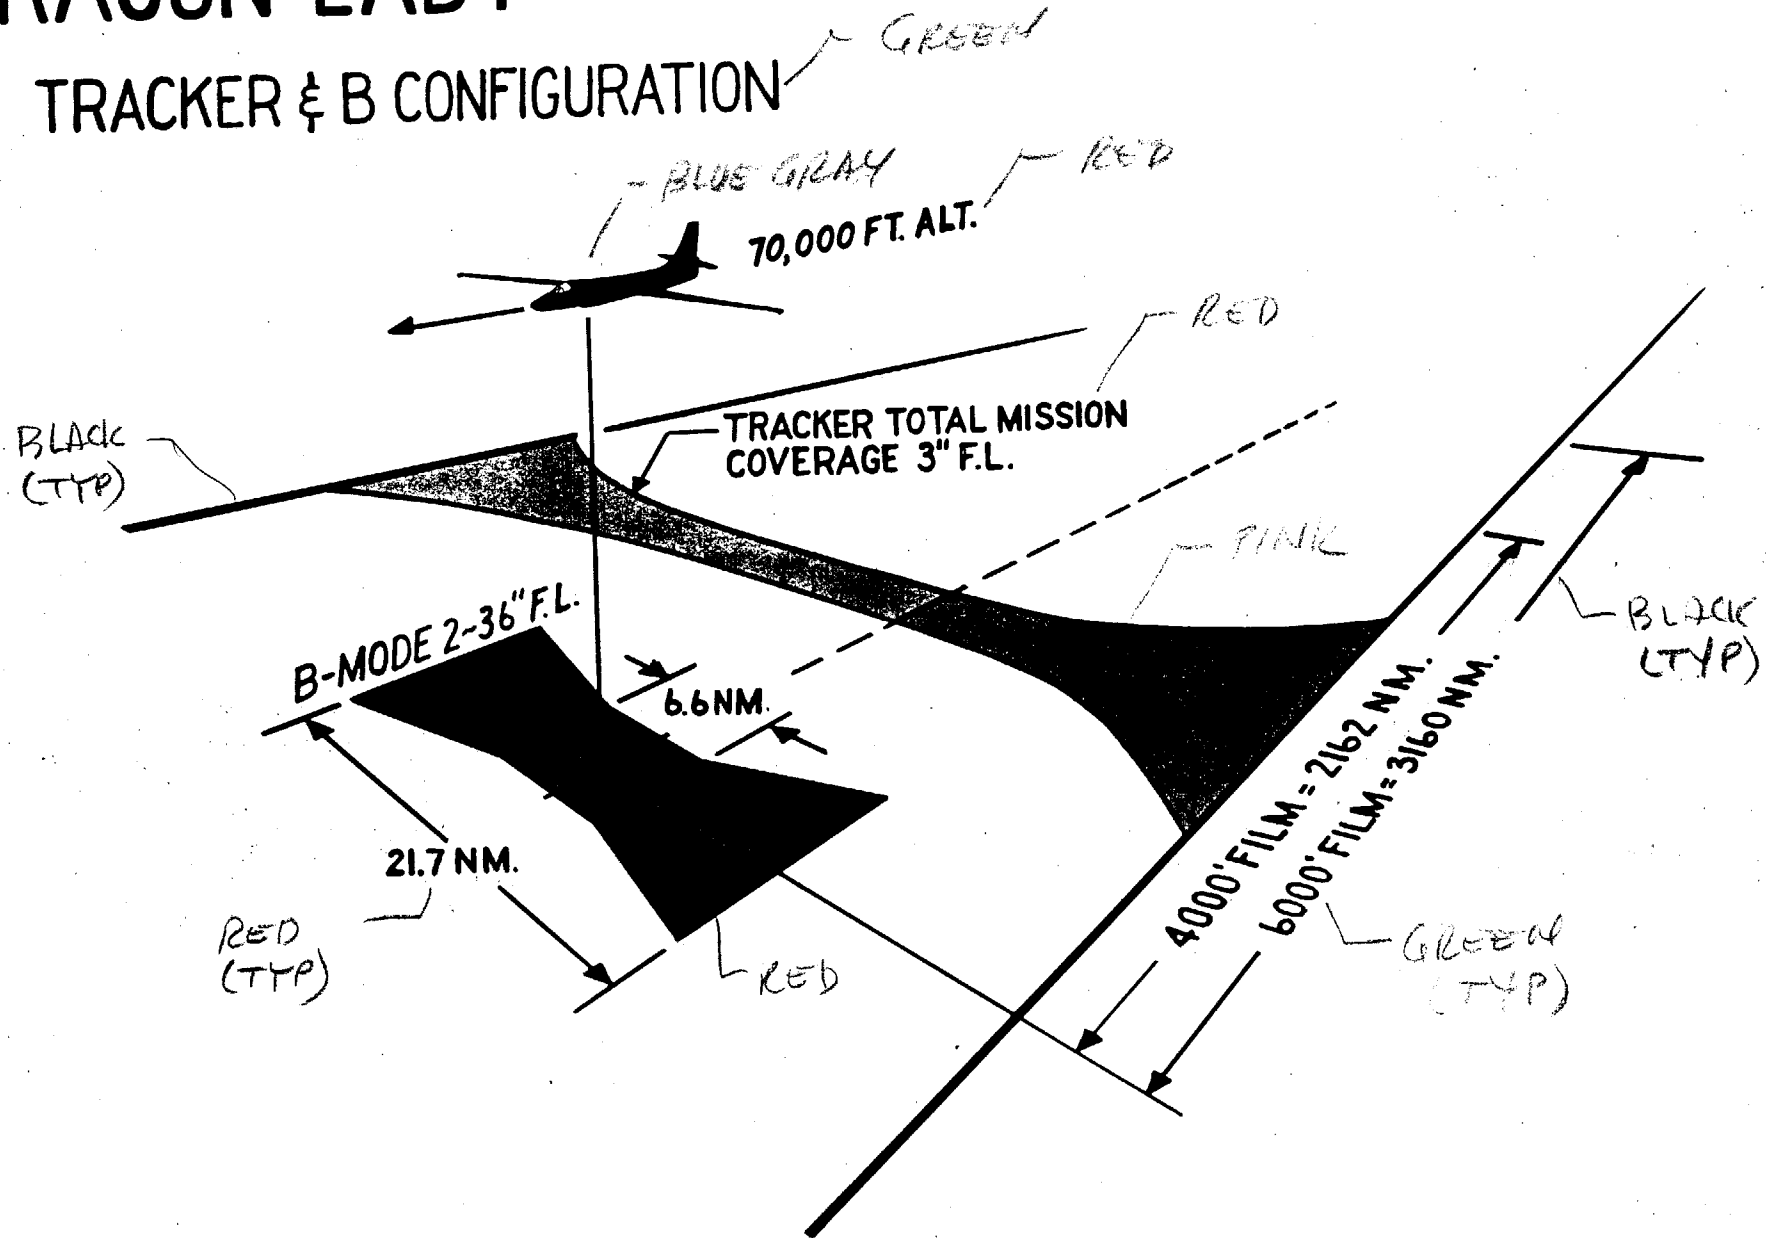

ALL CHARTS 30" X 40"

DRAGON LADY

FULL COLOR
PHOTOGRAPH

REPRODUCTION
OF PATCH IN
SAME COLORS

Reg # 4554

DRAGON LADY *BLUE GRAY*

INTERCEPT SIGNALS IN 50-40,000mc RANGE

RED — SYSTEM I

SYSTEM III *RED*

SYSTEM IV — *RED*

GREEN — P-3 PLATFORM ~ GASEOUS SAMPLING

F-2 FOIL ~ PARTICULATE SAMPLING

TRACKER ~ PHOTOGRAPHIC

'B' CONFIGURATION ~ PHOTOGRAPHIC

DRAGON LADY

TRACKER & B CONFIGURATION

DRAGON LADY

SYSTEM IV / GREEN

- 580 LBS.
- SEARCH 50-40000MC

DRAGON LADY

A-2 CONFIGURATION

• 361 LBS

DRAGON LADY

BLUE GRAY

B CONFIGURATION

OR

• 489 LBS.

DRAGON LADY

BLUE GARY

TRACKER (CONTINUOUS COVERAGE-USED WITH ALL CONFIGURATIONS.)

GREEN

• 55 LBS