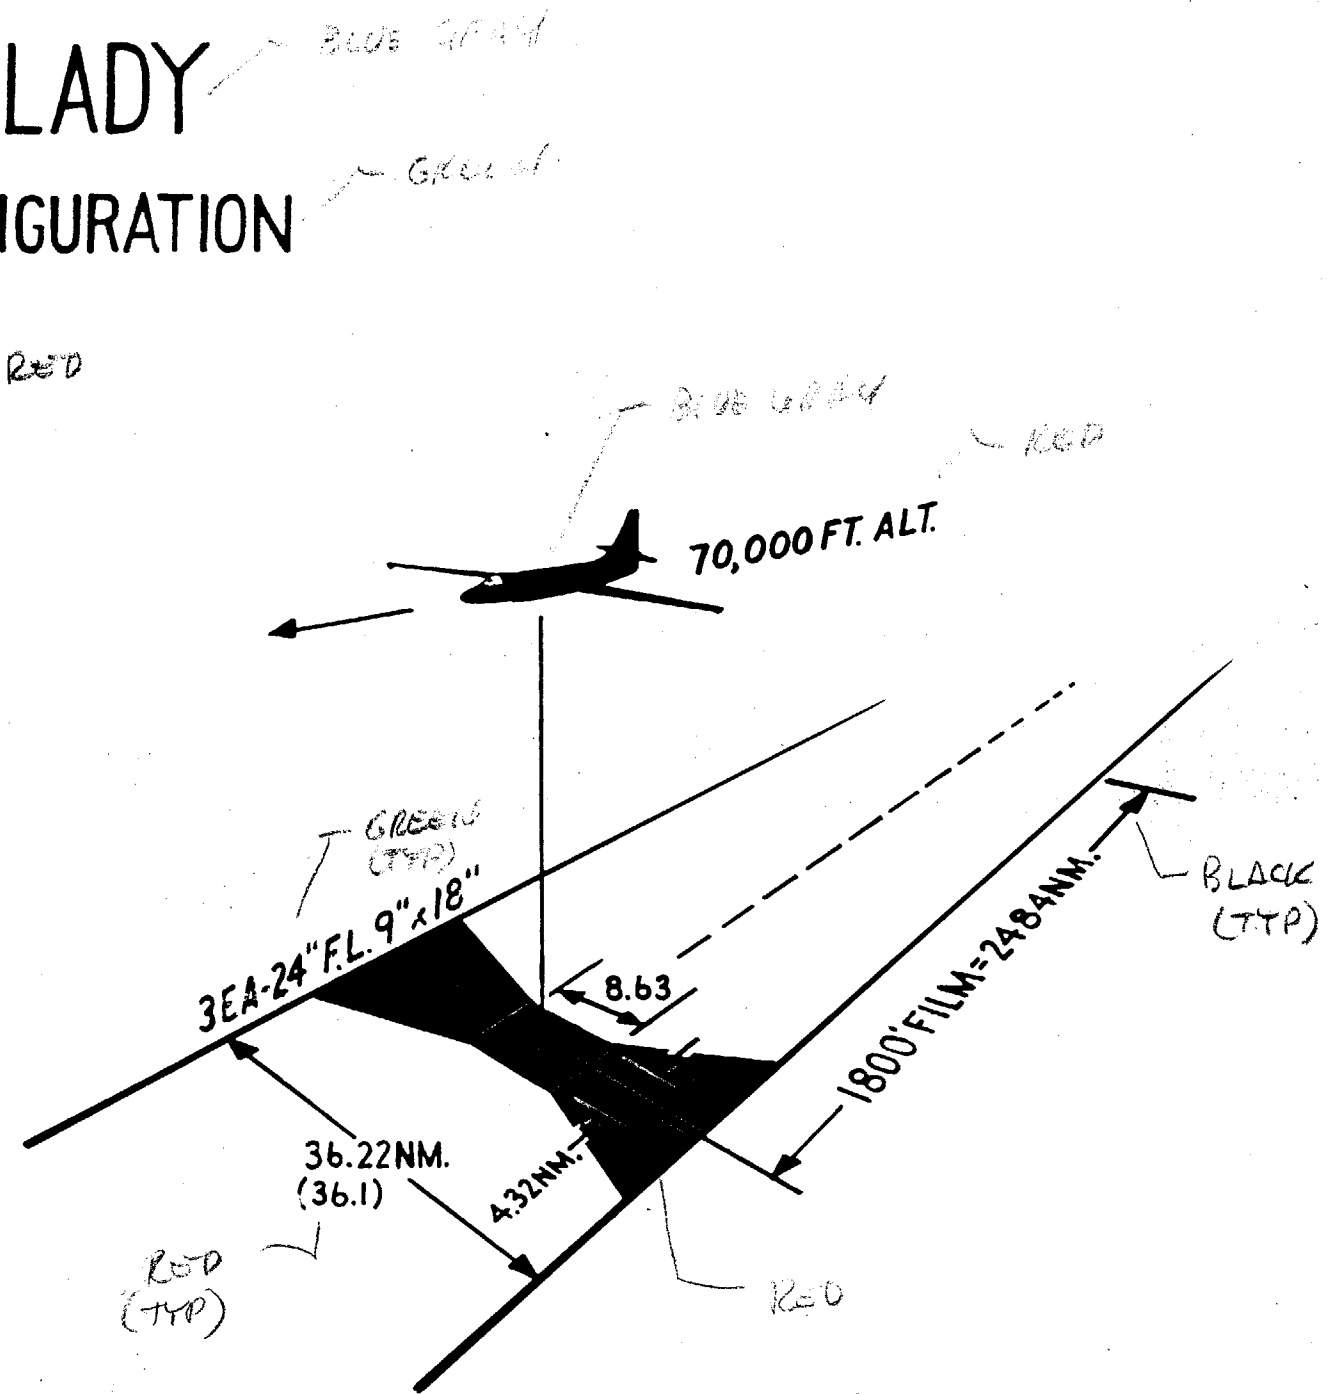

DRAGON LADY

SYSTEM IV / GREEN

- 580 LBS.
- SEARCH 50-40000MC

DRAGON LADY

A-2 CONFIGURATION

• 361 LBS

DRAGON LADY

BLUE GRAY

B CONFIGURATION

OR

• 489 LBS.

DRAGON LADY

BLUE GARY

TRACKER (CONTINUOUS COVERAGE-USED WITH ALL CONFIGURATIONS.)

GREEN

• 55 LBS

DRAGON LADY

BLUE GRAY

A-1 CONFIGURATION

GREEN

• 349 LBS

RED

BLUE GRAY

RED

70,000 FT. ALT.