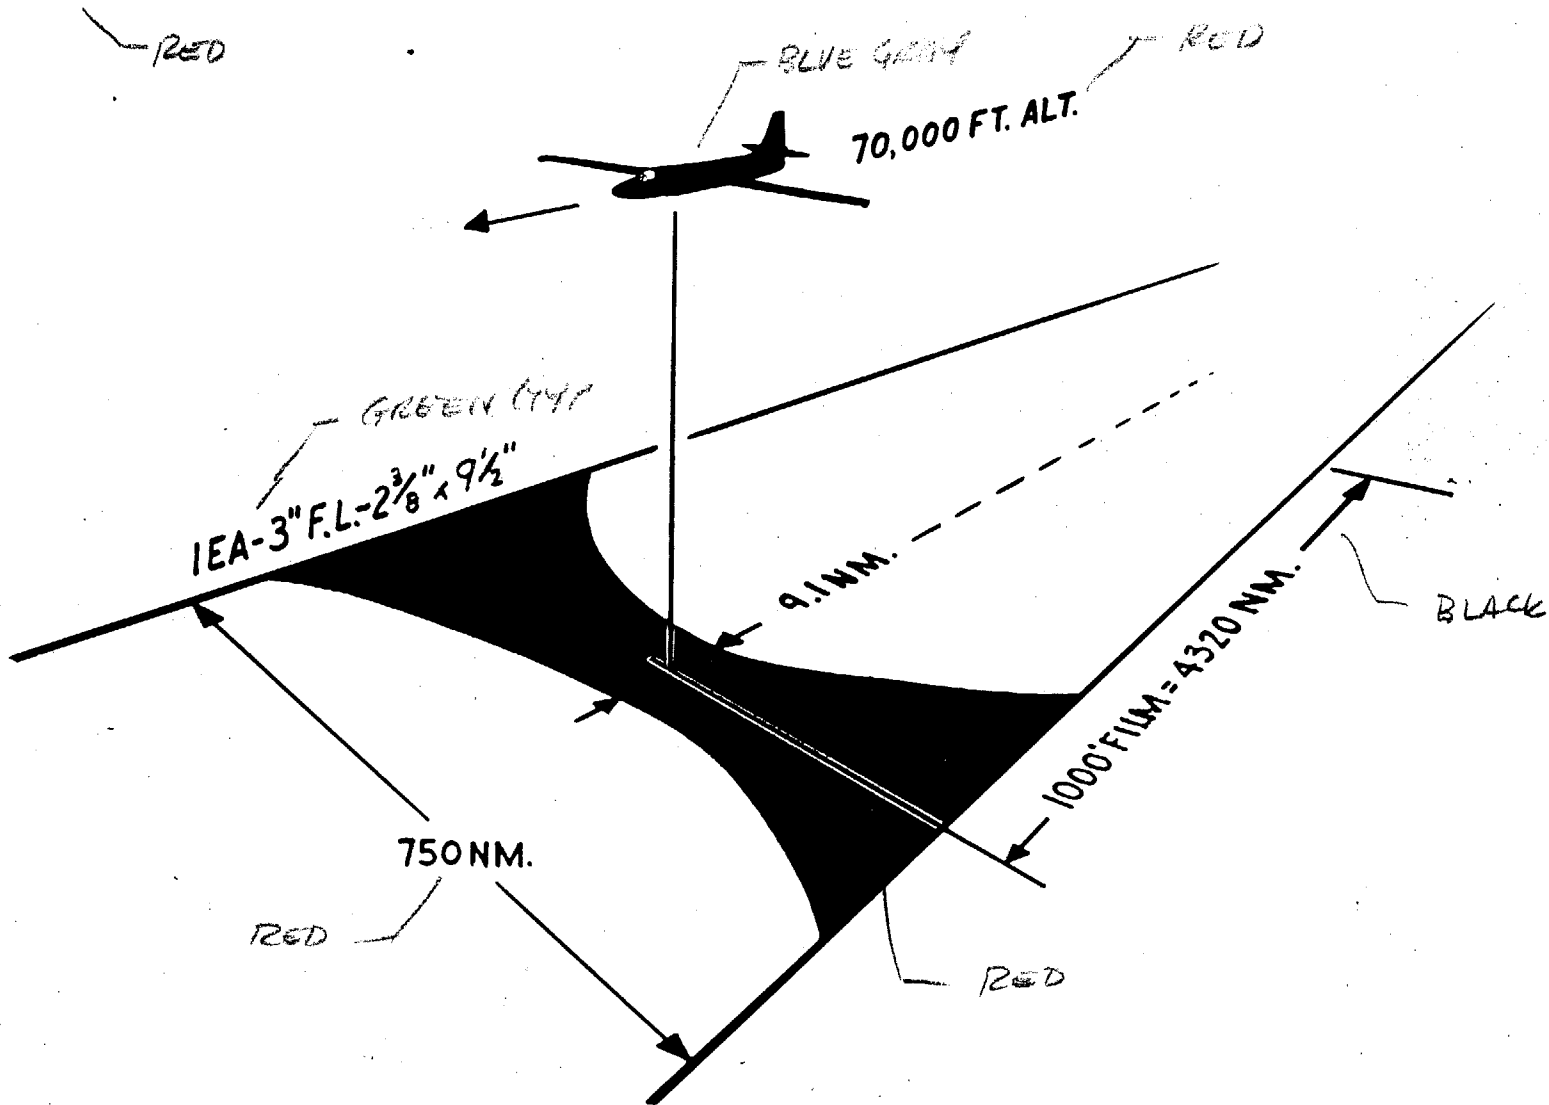

DRAGON LADY

SYSTEM IV / GREEN

- 580 LBS.
- SEARCH 50-40000MC

DRAGON LADY

A-2 CONFIGURATION

• 361 LBS

DRAGON LADY

BLUE GRAY

B CONFIGURATION

OR

• 489 LBS.

DRAGON LADY

BLUE GARY

TRACKER (CONTINUOUS COVERAGE-USED WITH ALL CONFIGURATIONS.)

GREEN

• 55 LBS

70,000 FT. ALT.