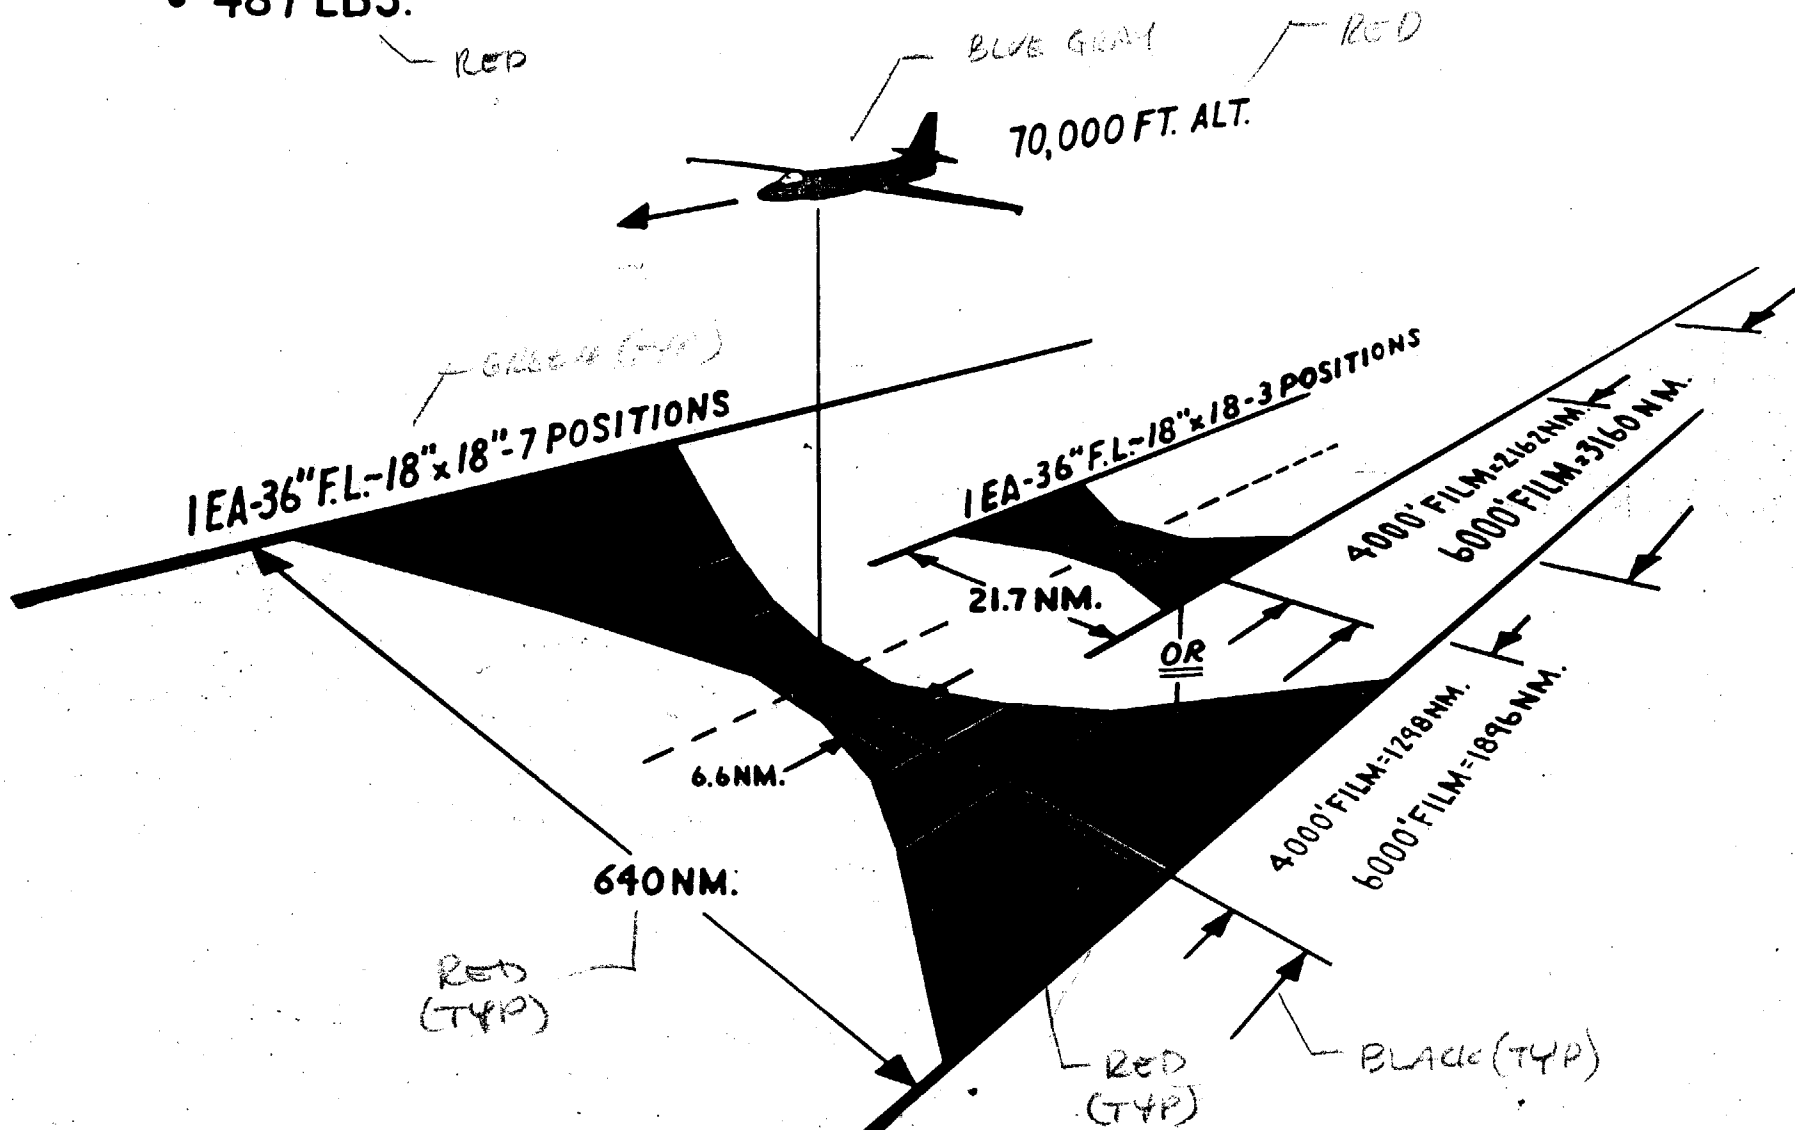

DRAGON LADY

SYSTEM IV / GREEN

- 580 LBS.
- SEARCH 50-40000MC

DRAGON LADY

A-2 CONFIGURATION

• 361 LBS

DRAGON LADY

BLUE GRAY

B CONFIGURATION

OR

• 489 LBS.

DRAGON LADY

BLUE GARY

TRACKER (CONTINUOUS COVERAGE-USED WITH ALL CONFIGURATIONS.)

GREEN

• 55 LBS

DRAGON LADY

BLUE GRAY

A-1 CONFIGURATION

GREEN

• 349 LBS

RED

BLUE GRAY

RED

70,000 FT. ALT.