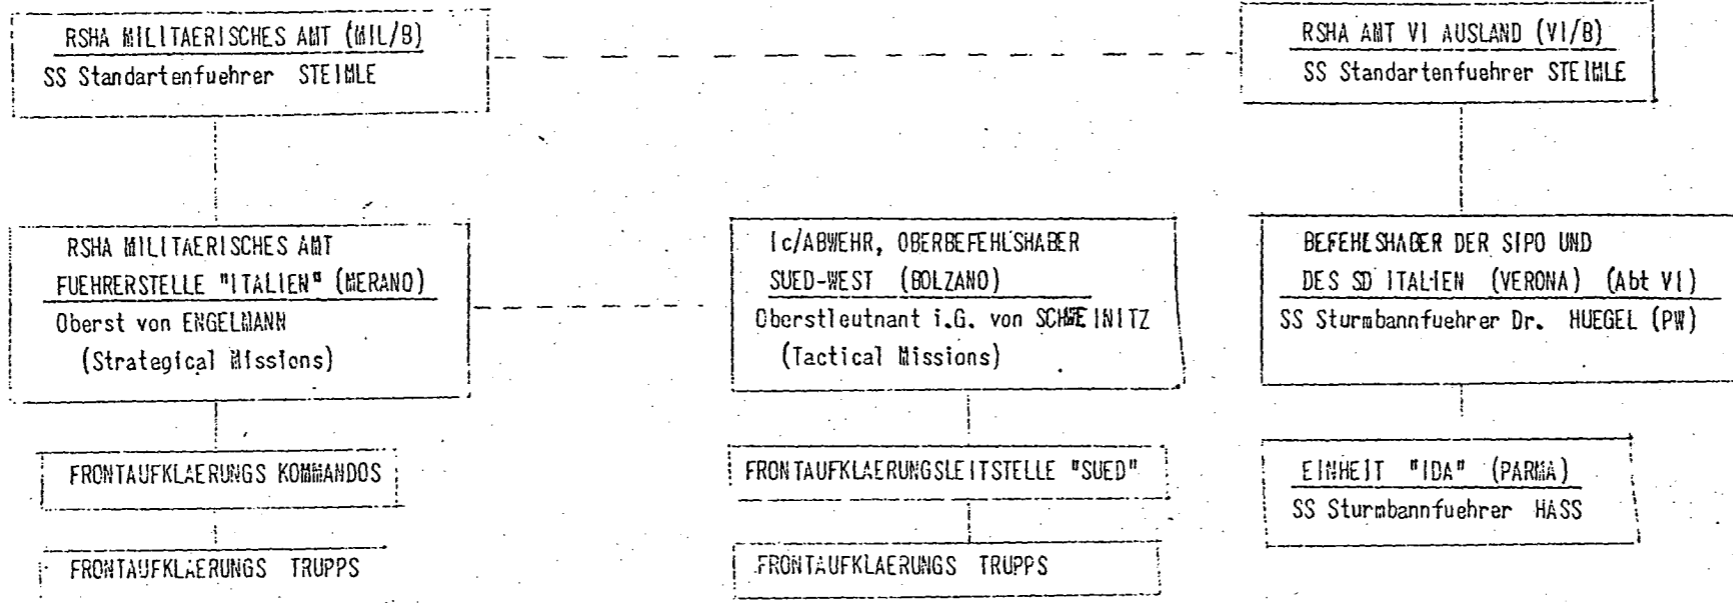

XV-729

THE FUNCTIONAL ORGANISATION OF ENEMY ESPIONAGE IN ITALY

SECRET
CSDIC/CWF/SD 2
Appendix "E"

SECRET