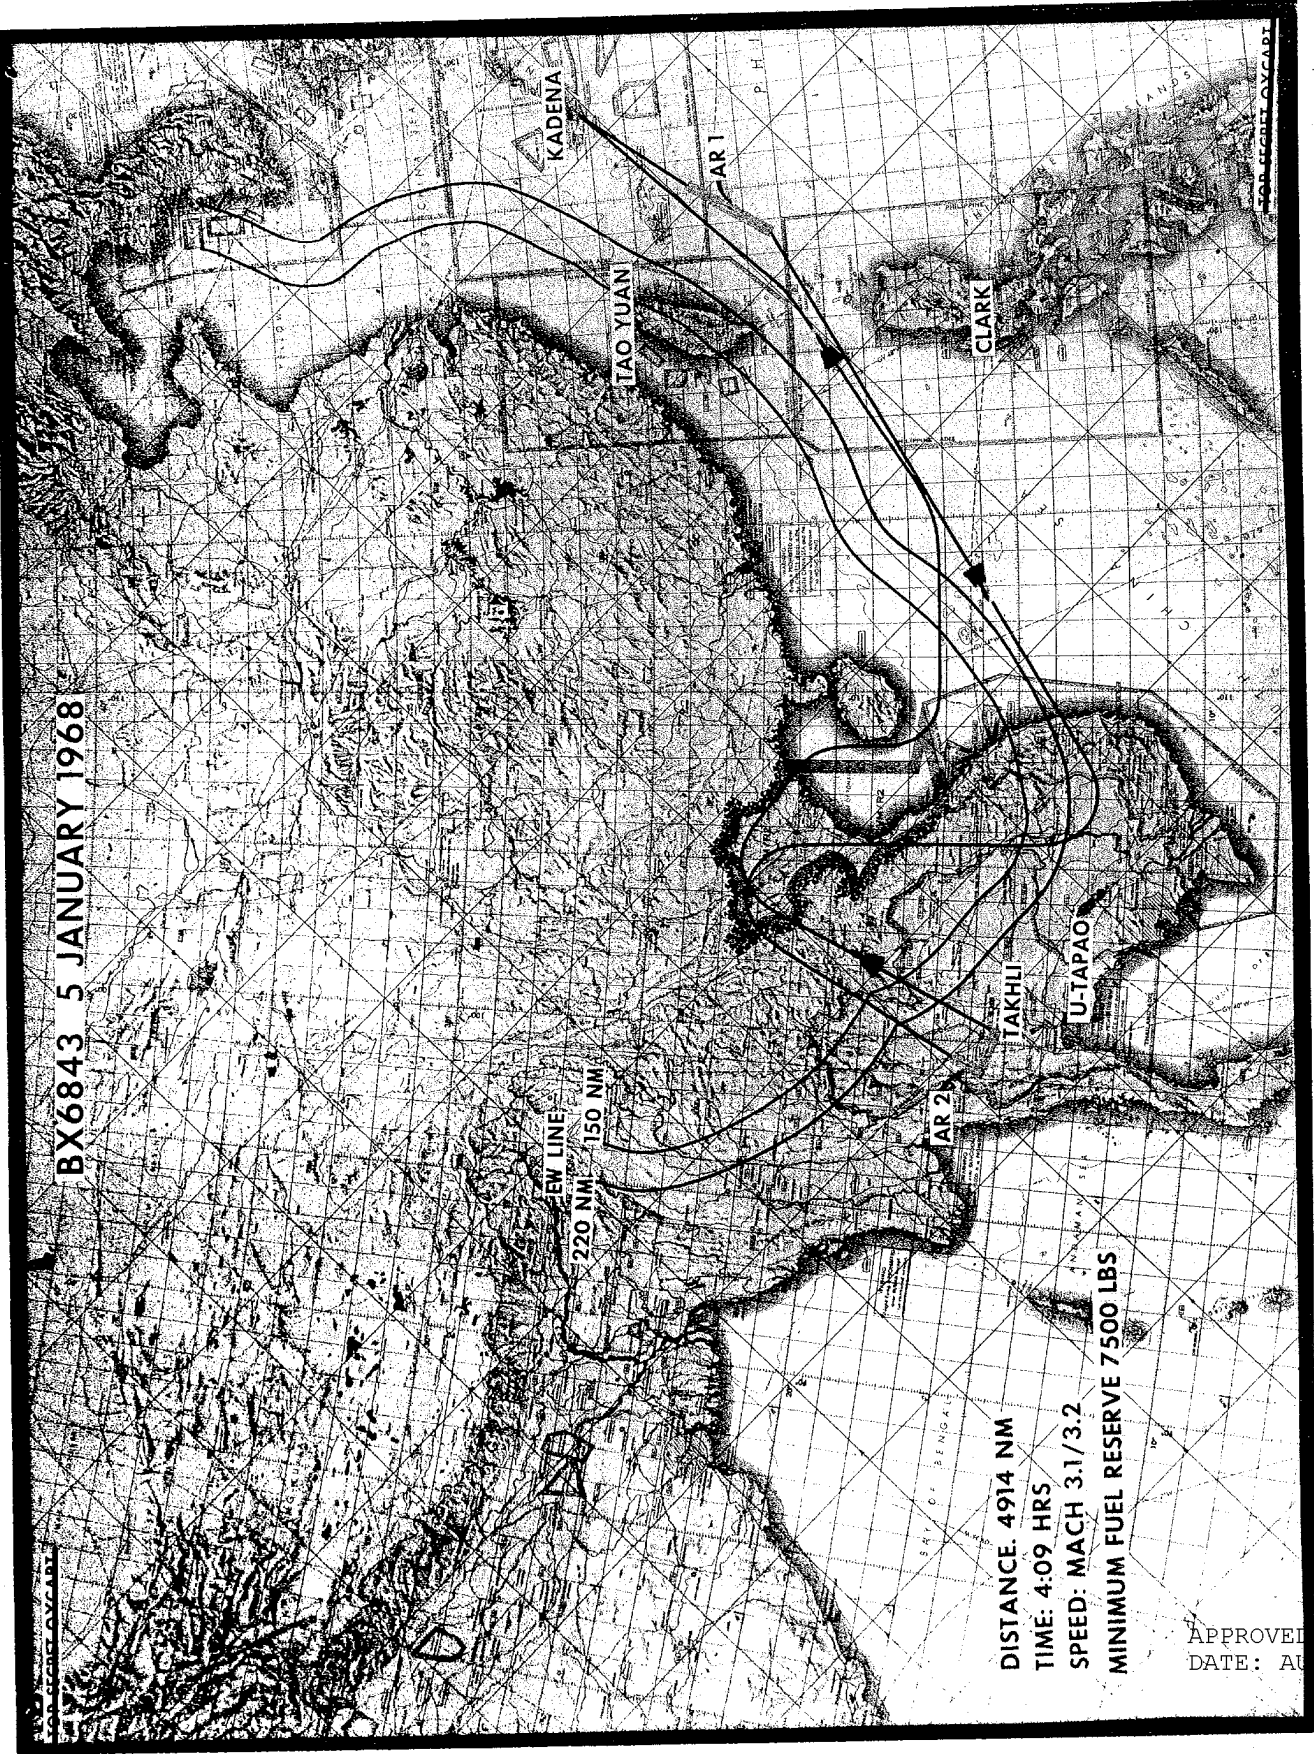

BX6843 5 JANUARY 1968

DISTANCE: 4914 NM
TIME: 4:09 HRS
SPEED: MACH 3.1/3.2
MINIMUM FUEL RESERVE 7500 LBS

APPROVED FOR RELEASE
DATE: AUG 2007