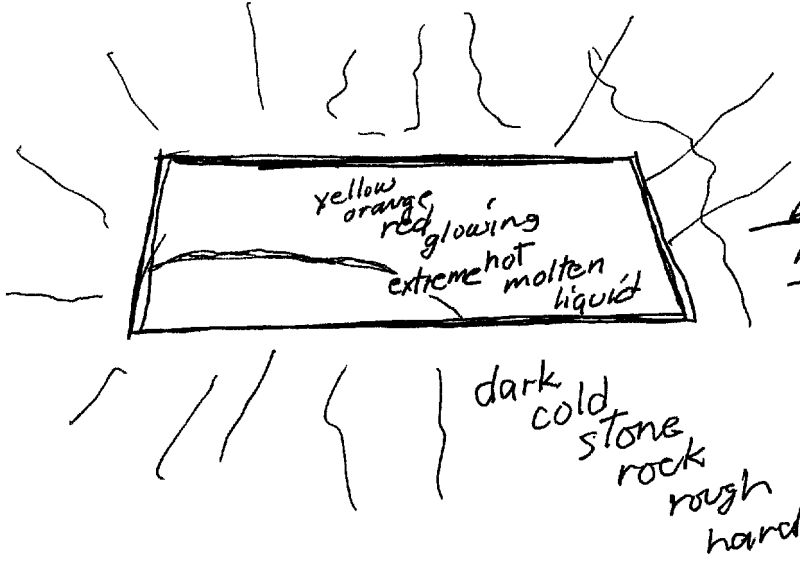

dark
black

depth

like very
deep under
the ocean

reminds
me of earlier
space capsules
i.e. Apollo

strange
unusual

break
feel
pressure on
center of forehead

tall,
vertical rod
round

seemed to
be in some kind
of cavern or cave

cavernous
cathedral-like
natural
vaulted

A.

B.

goes down down then levels off

tried to follow it, but it kept going and going without going anywhere in particular

see

GEO THERMAL

feeling of being inside