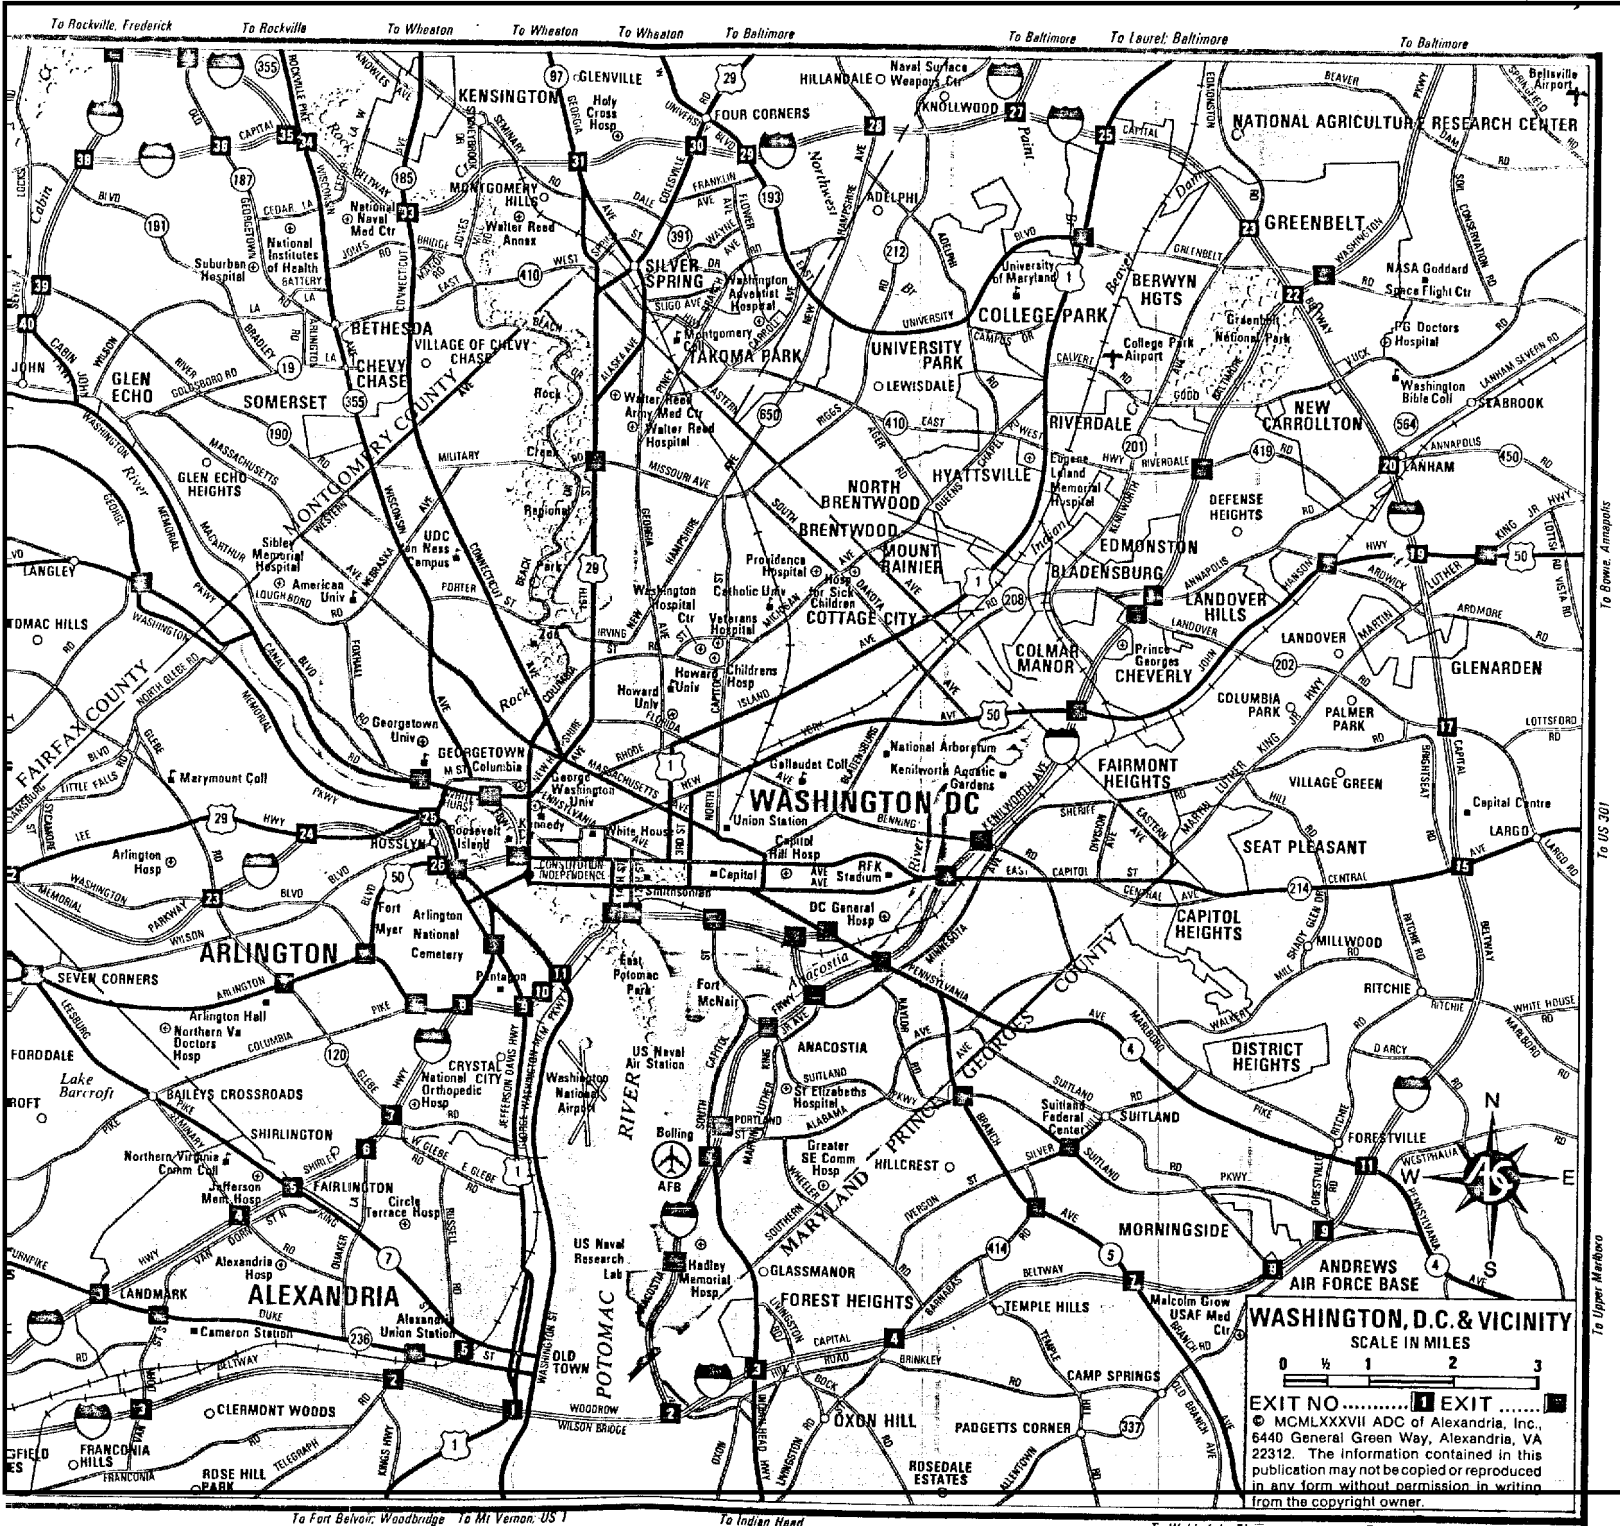

NO	NO	
16	17	
? NO	NO	YES
22	23	24
ADL - more than one doc.		

WASHINGTON, D.C. AND VICINITY

For Additional Map Coverage See ADC's:
 THE CHESAPEAKE BAY MAP; DOWNTOWN WASHINGTON, D.C.;
 MAP OF POTOMAC RIVER; MONTGOMERY COUNTY, MD
 STREET MAP; NORTHERN VIRGINIA STREET MAP;
 PRINCE GEORGES COUNTY, MD STREET MAP;
 WASHINGTON-BALTIMORE REGIONAL MAP;
 WASHINGTON, D.C. & VICINITY "INSIDE THE BELTWAY"

CPYRGT

WASHINGTON, D.C. & VICINITY
 SCALE IN MILES
 0 1/2 1 2 3
 EXIT NO EXIT
 © MCMLXXXVII ADC of Alexandria, Inc.,
 6440 General Green Way, Alexandria, VA
 22312. The information contained in this
 publication may not be copied or reproduced
 in any form without permission in writing
 from the copyright owner.