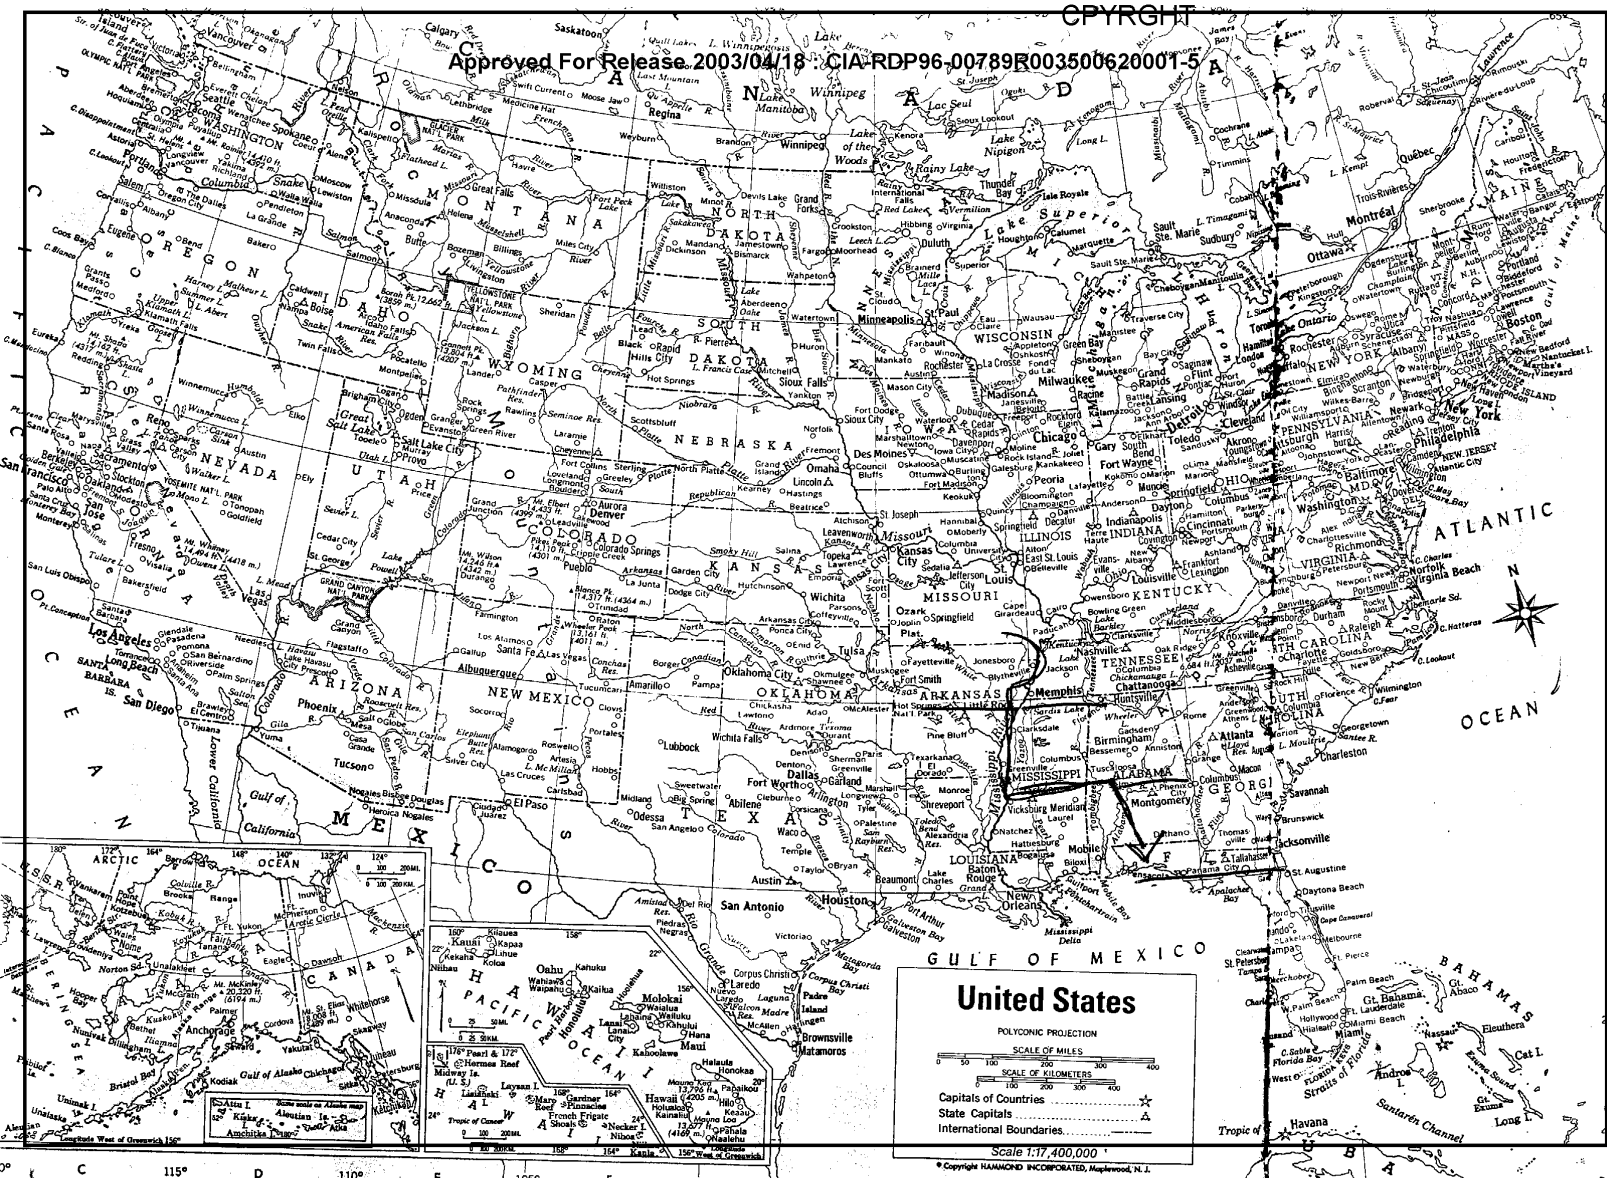

~~SECRET~~/NOFORN

PROJECT SUN STREAK

WARNING NOTICE: INTELLIGENCE SOURCES AND METHODS INVOLVED

PROJECT NUMBER: 8932 SESSION NUMBER: 01
DATE OF SESSION: 24 AUG 89 DATE OF REPORT: 24 AUG 89
START: END:
METHODOLOGY: WRV VIEWER IDENTIFIER: 079

SG1A 1. (S/NF/SK) MISSION: Determine the current location of SG1A
 in Colombia, South America.

2. (S/NF/SK) VIEWER TASKING: Viewer 079 tasked with requirements reflected in Para 1, above.

3. (S/NF/SK) COMMENTS: No inclemencies noted. A Summary of Information is attached to this report.

The target personality identified as is SG1A currently located in the county of Crawford, Missouri. He will travel in a southerly direction through the counties of Reynolds, Carter, Ripley, and then easterly to Butler where he will dip into the state of Tennessee. See ENCLOSURE 1. The target personality will then travel west towards Arkansas, then south into Mississippi, and east into Alabama, and south into Florida. See ENCLOSURE 2.

The target personality is driving an automobile along "familiar known drug routes."

HANDLE VIA SKEET CHANNELS ONLY

SECRET

CPYRIGHT

Kansas City and Vicinity

CPYRIGHT

ENCLOSURE 2