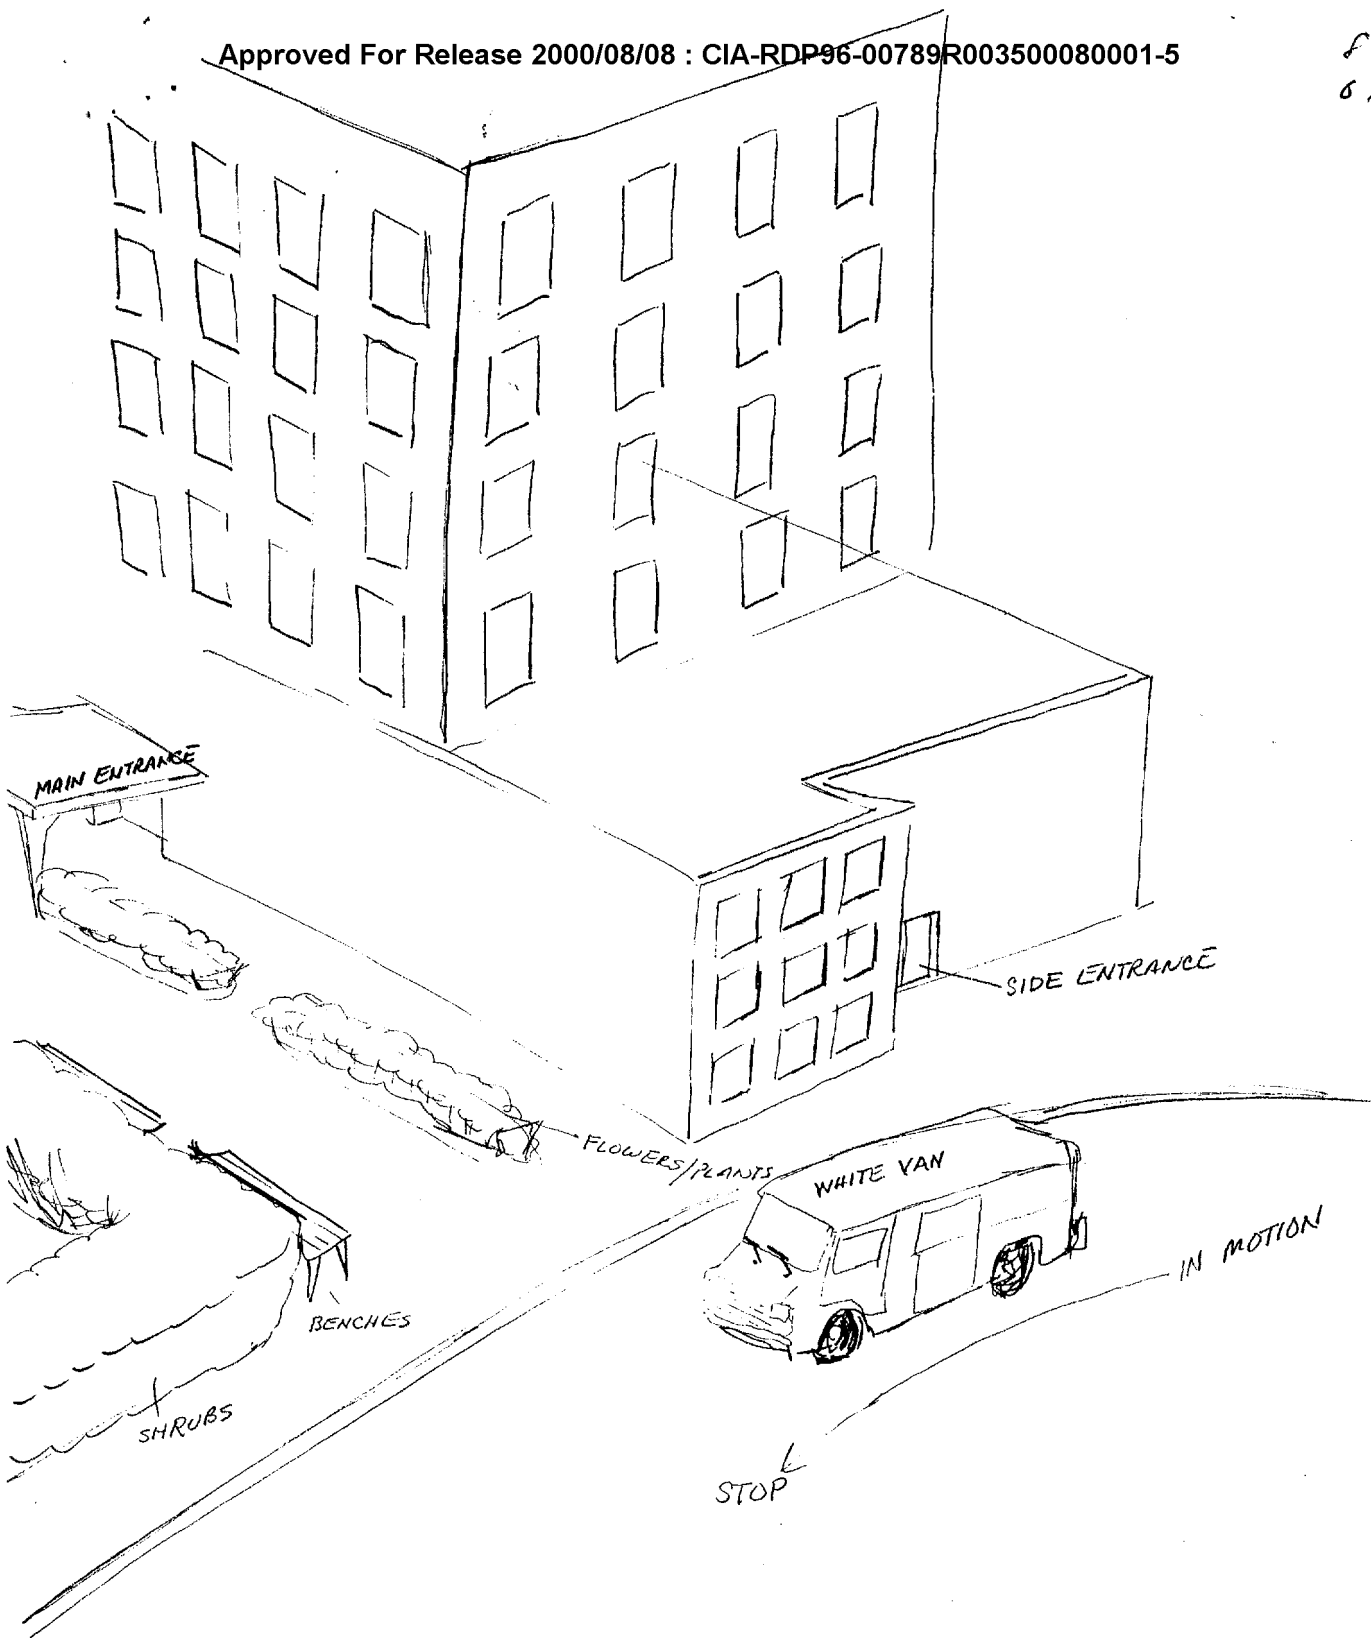

1. (S/NF/SK) MISSION: Access and describe the nature, purpose and key activities of a target. Copy of overhead photography was provided.
2. (S/NF/SK) VIEWER TASKING: Access and describe the key nature and activities of a target at Encrypted Coordinates 937201/907314. Copy of overhead photography not provided.
3. (S/NF/SK) COMMENTS: No inclemencies noted. however, figure number 2 was not able to be recalled. 011 will be maintained in a solo mode to obtain an overhead perspective of the target; and, to track down the cause of the explosion. A Summary of information is attached to this report.
4. (S/NF/SK): EVALUATION:

HANDLE VIA SKEET CHANNELS ONLY

8906
890404
S:01
V:011

SIDE VIEW

ENCLOSURE 1

OVERHEAD VIEW

8906
890464
S: 01
V: 011

OVERHEAD OBLIQUE VIEW
ENCLOSURE 2

OVERHEAD OBLIQUE VIEW