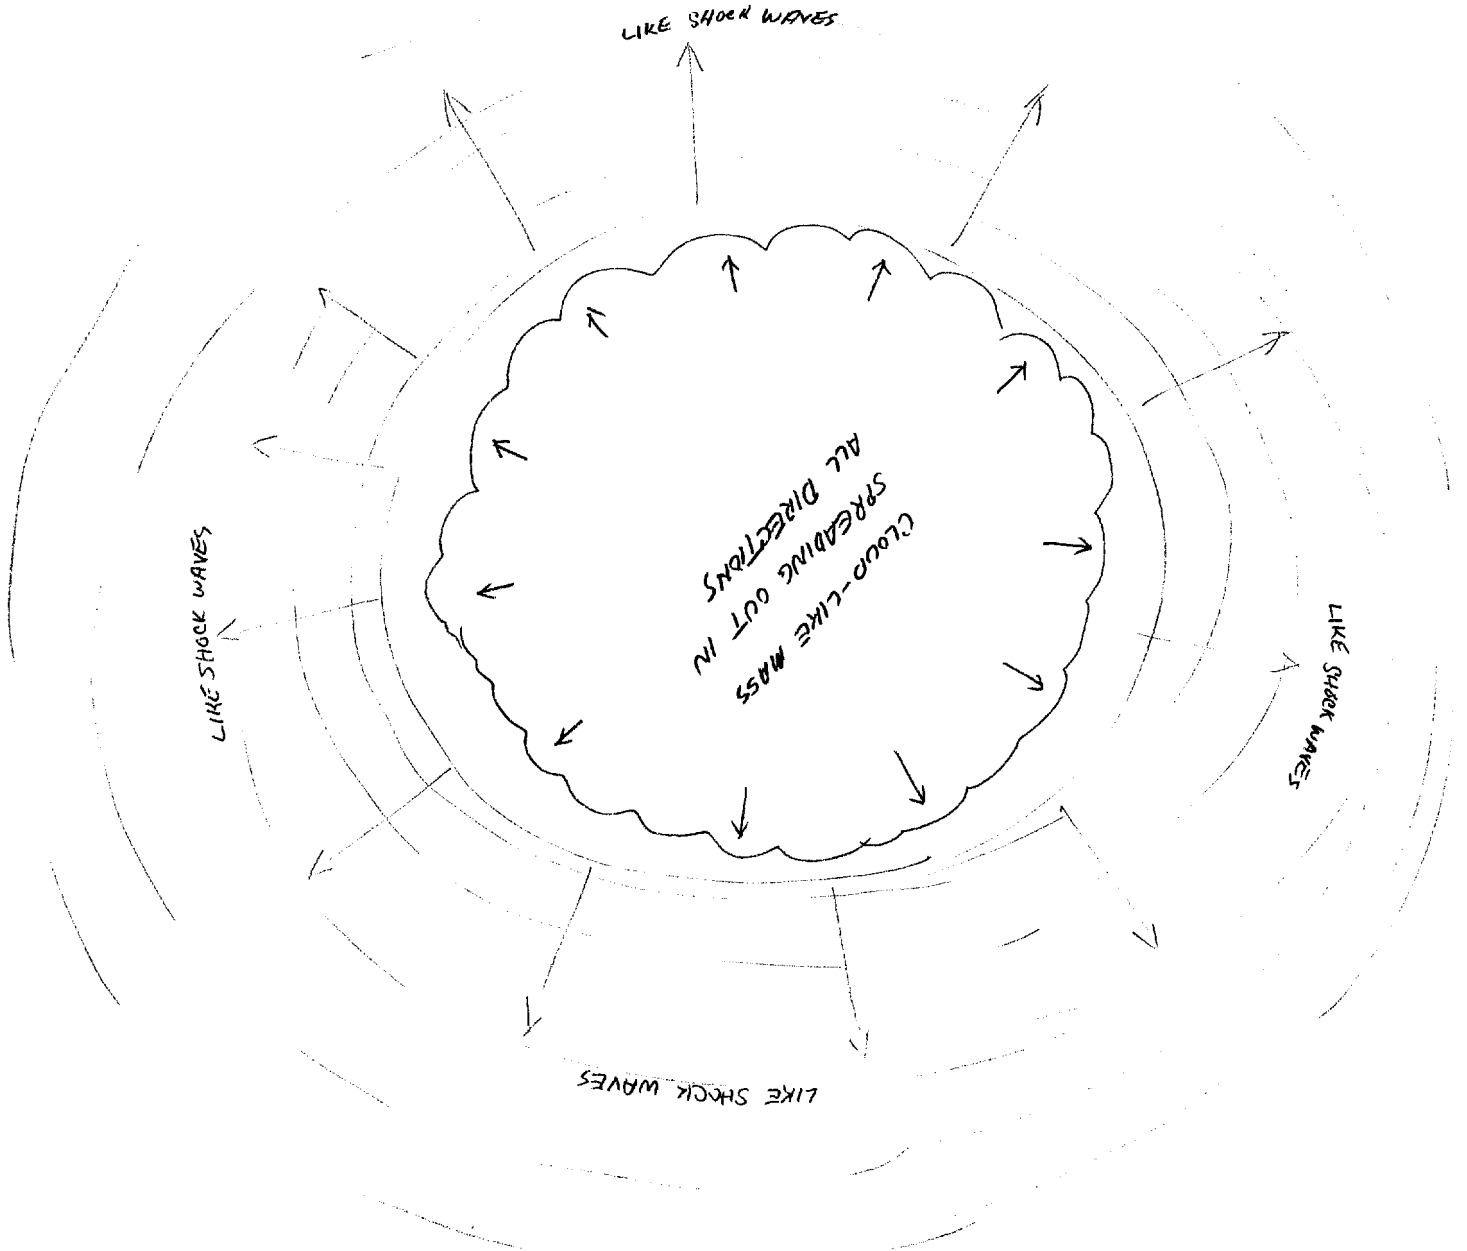

~~SECRET~~/NOFORN

PROJECT SUN STREAK

WARNING NOTICE: INTELLIGENCE SOURCES AND METHODS INVOLVED

PROJECT NUMBER: B906 SESSION NUMBER: 01
DATE OF SESSION: 4 APR 89 DATE OF REPORT: 4 APR 89
START: 1314 END: 1420
METHODOLOGY: SOLO VIEWER IDENTIFIER: 011

1. (S/NF/SK) MISSION: Access and describe the nature, purpose and key activities of a target. Copy of overhead photography was provided.
2. (S/NF/SK) VIEWER TASKING: Access and describe the key nature and activities of a target at Encrypted Coordinates 937201/907314. Copy of overhead photography not provided.
3. (S/NF/SK) COMMENTS: No inclemencies noted. however, figure number 2 was not able to be recalled. 011 will be maintained in a solo mode to obtain an overhead perspective of the target; and, to track down the cause of the explosion. A Summary of information is attached to this report.
4. (S/NF/SK): EVALUATION:

FIGURE 2. FIGURE 2 WAS LOST DURING THE PROCESS OF SKETCHING.

FIGURE 3. THIS IMAGE REMINDS ME OF A VERY POWERFUL EXPLOSION, SENDING OUT DEVASTATING SHOCK WAVES THAT CAN BE FELT AT GREAT DISTANCES AND SCATTERING CLOUDS OF DUST AND DEBRIS INTO THE HIGHEST LEVELS OF THE ATMOSPHERE. MUCH LIKE A NUCLEAR OR VOLCANIC EXPLOSION.

HANDLE VIA SKEET CHANNELS ONLY

8906
890404
S:01
V:011

SIDE VIEW

ENCLOSURE 1

OVERHEAD VIEW

8906
890464
S: 01
V: 011

OVERHEAD OBLIQUE VIEW
ENCLOSURE 2

OVERHEAD OBLIQUE VIEW