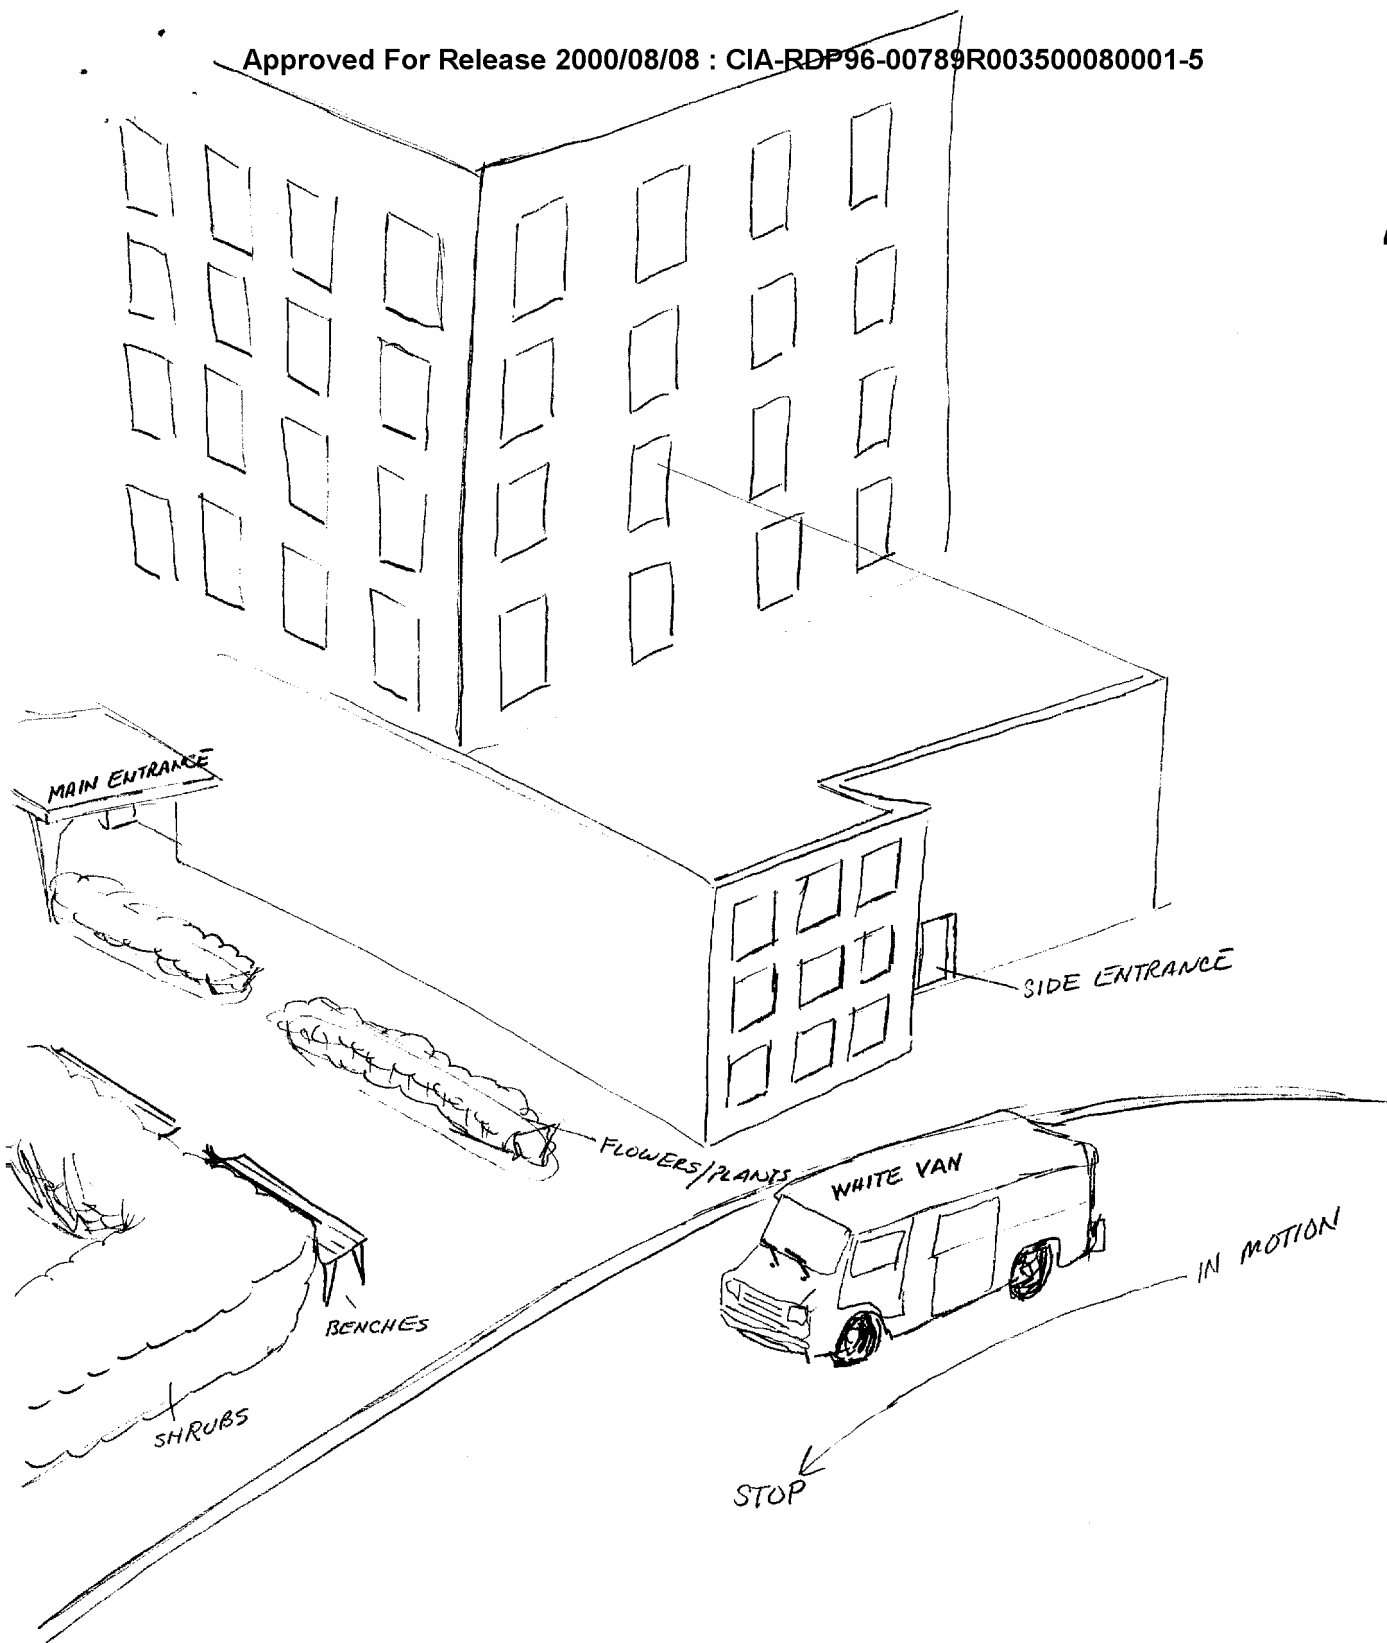

1. (S/NF/SK) MISSION: Access and describe the nature, purpose and key activities of a target. Copy of overhead photography was provided.
2. (S/NF/SK) VIEWER TASKING: Access and describe the key nature and activities of a target at Encrypted Coordinates 937201/907314. Copy of overhead photography not provided.
3. (S/NF/SK) COMMENTS: No inclemencies noted. however, figure number 2 was not able to be recalled. 011 will be maintained in a solo mode to obtain an overhead perspective of the target; and, to track down the cause of the explosion. A Summary of information is attached to this report.
4. (S/NF/SK): EVALUATION:

HANDLE VIA SKEET CHANNELS ONLY

8906
890404
S:01
V:011

SIDE VIEW

ENCLOSURE 1

OVERHEAD VIEW

8906
890464
S: 01
V: 011

OVERHEAD OBLIQUE VIEW
ENCLOSURE 2

OVERHEAD OBLIQUE VIEW