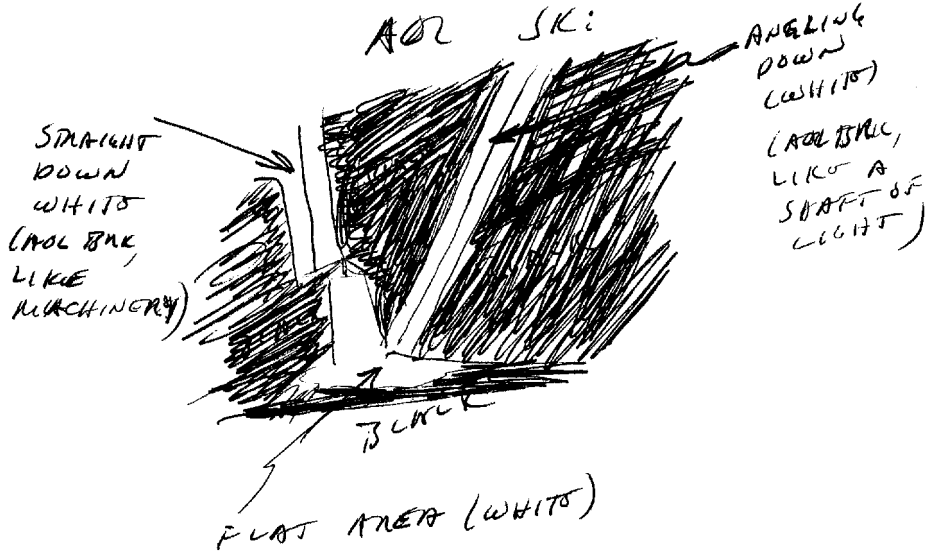

018
8 NOV 88
0957 HAS
FT. MORRO
SOLO

P.I. HEAD & CHEST COLO
A.V. UNPUNWATON.

TARGET K-13

805305
165516

A: ACROSS
BRUSH
ACROSS
SMOOTH
B: WATON

SZ:
BLACK
WHITE

BRUSH 1005
BRUSH 1007

(2)

K 13

A: ACROSS
SMOOTH
WAVY
WAVE

B: _____

S2: DARK
GREENISH BLACK

EVONT K13

A: ACROSS
WAVY
WAVE

B: _____

EVONT K13

A: ACROSS
BACK + FRONT
JUNKY.

B: WAVY

S2 O M O

(EVONT K13) AOC AL.

SMOOTH
FLUID FEEL

AL
SHIP IN WATER,
SHIP SINKING THROUGH
WATER

3

SZ 0 01 07 08 1 002 A/S,
(COUNT)

WINDS
OPEN

S4 1/2 SLOWLY (IMPRESSION OF A SHIP ON
WATER, SAILING SMOOTHLY ALONG, WITH
NOTHING HAPPENING.

P / BREAK - 1017
COUNTING + FEELING CRUPT.