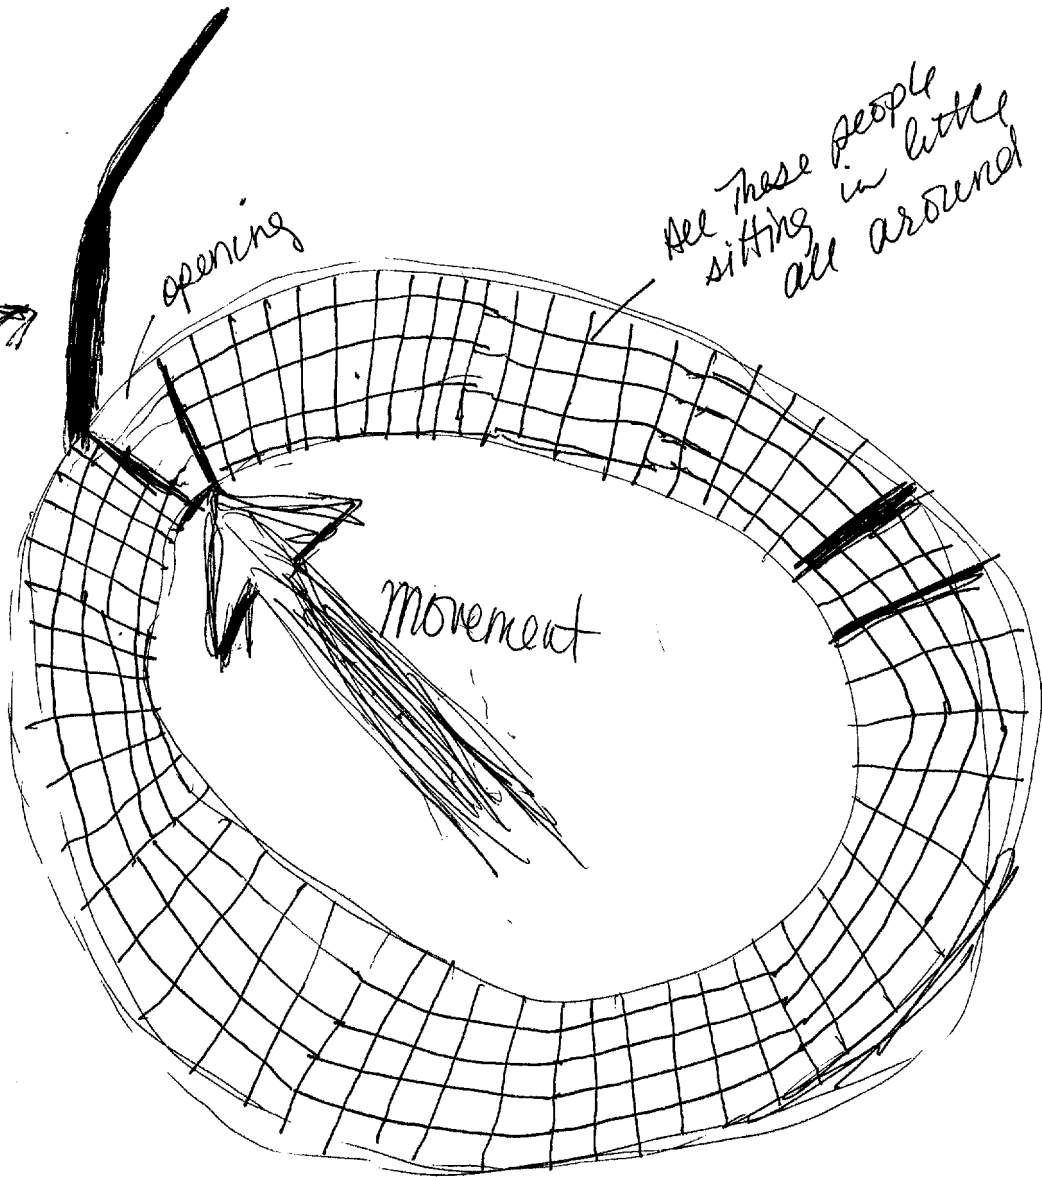

36

something sticks out above the structure

All these people sitting in little seats all around

site

end

1452