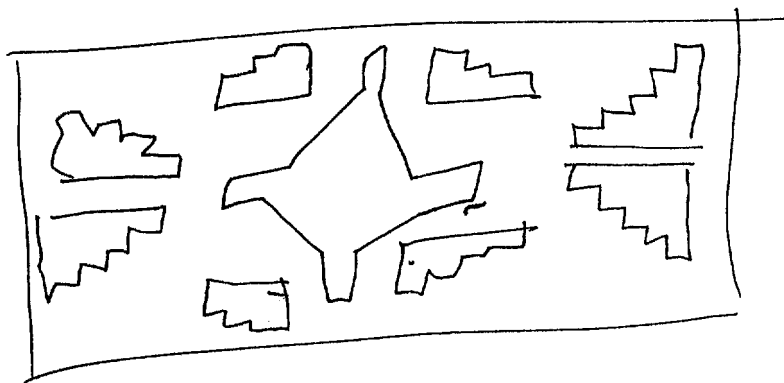

P: SPT-6
V: 049
D: 910417
T: 1520-1548

Session Type: A
Session Mode: Solo CRV

Summary of Information

The target consists of a yellow circle with a dark outline.

(Somewhere in the ether were geometric Navajo rug designs.
Elsewhere were white and black uniforms reminiscent of Amish
outfits.)

[Color]

flame. lit

S₂ 1/2 inverted bright fringe against black background

[What is the color of the target?]

yellow or green

Navyjimmy designs

white & black
army uniforms

yellow

[What shape is the target?]

yellow circle

D52
17 Apr 91
1345-1445
Session 1
SDCO
CRV
Type A

Green

370

ROLAND

FGGM

1040