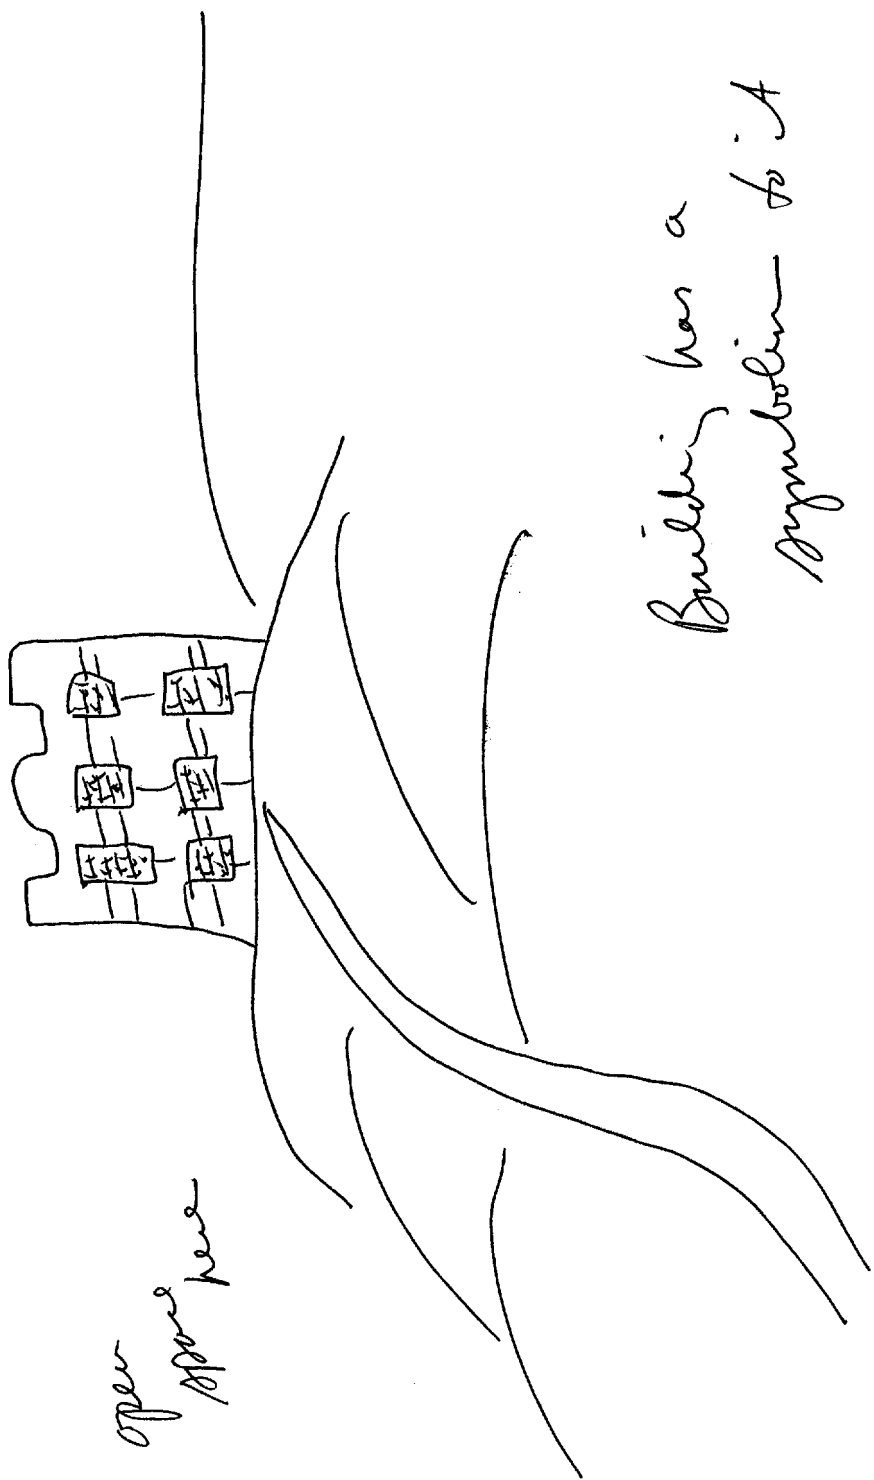

F: SPT-4
V: 049
D: 910411
T: 1355-1637
Type: A
S: Solo CRV

Summary of Information

The target consists of a block-like structure with two different patterns. There is a reddish-yellow glow as if the sun during sunset or sunrise was shining on it. It feels isolated and elevated above the surrounding ground. There is a large open space along one side of the site.

It has a feeling of joint usage associated with it i.e. political/religious or political/academic; something of this nature. The structure has a solid nature to it; that is, its solid nature is symbolic of power/higher force/strength/immovability, etc. There is a definite symbolic aspect to it.

Other features include a "cross"-shaped object seen from 45 degrees and two circular objects connected by a single line along one edge.

"Cross" shaped object viewed
from 45° angle

1/2 attached
circular objects

large light
colored squares

smaller
darker
squares

Diagram of
two patterned
arrangement
of structure

reddish / yellow
glow on object

open
open here

Building has a
symbolism to it