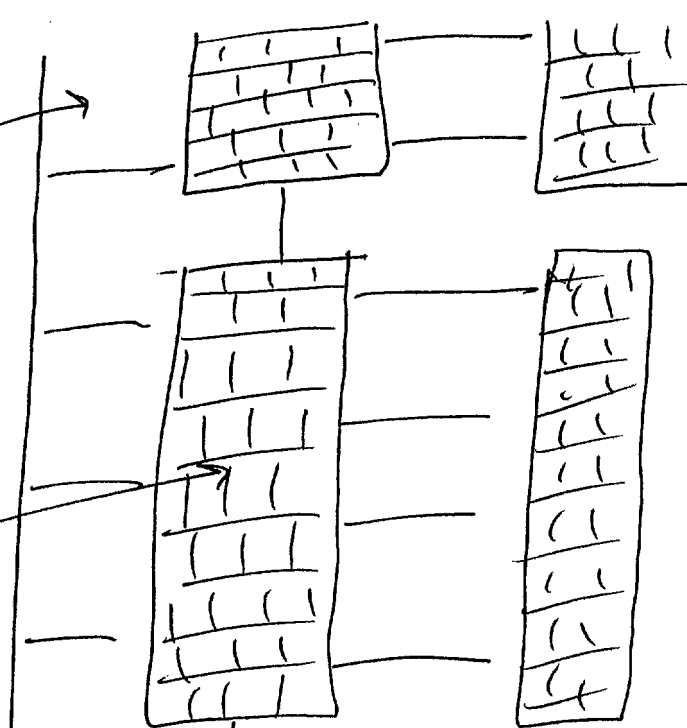

F: SPT-4
V: 049
D: 910411
T: 1355-1637
Type: A
S: Solo CRV

Summary of Information

The target consists of a block-like structure with two different patterns. There is a reddish-yellow glow as if the sun during sunset or sunrise was shining on it. It feels isolated and elevated above the surrounding ground. There is a large open space along one side of the site.

There are a number of bar-shaped objects which are stacked upon one another in a staggered fashion. A corner of one object has been chipped or broken off.

This area has a feeling reminiscent of a deserted, or arid, location, though it feels as if it were not always this way.

Other features include a "cross"-shaped object seen from 45 degrees and two circular objects connected by a single line along one edge.

"Cross" shaped object viewed
from 45° angle

1/2 attached
circular objects

large light
colored squares

smaller
darker
squares

Diagram of
two patterned
arrangement
of structure

reddish / yellow
glow on object

open
open here

Building has a
symbolism to it