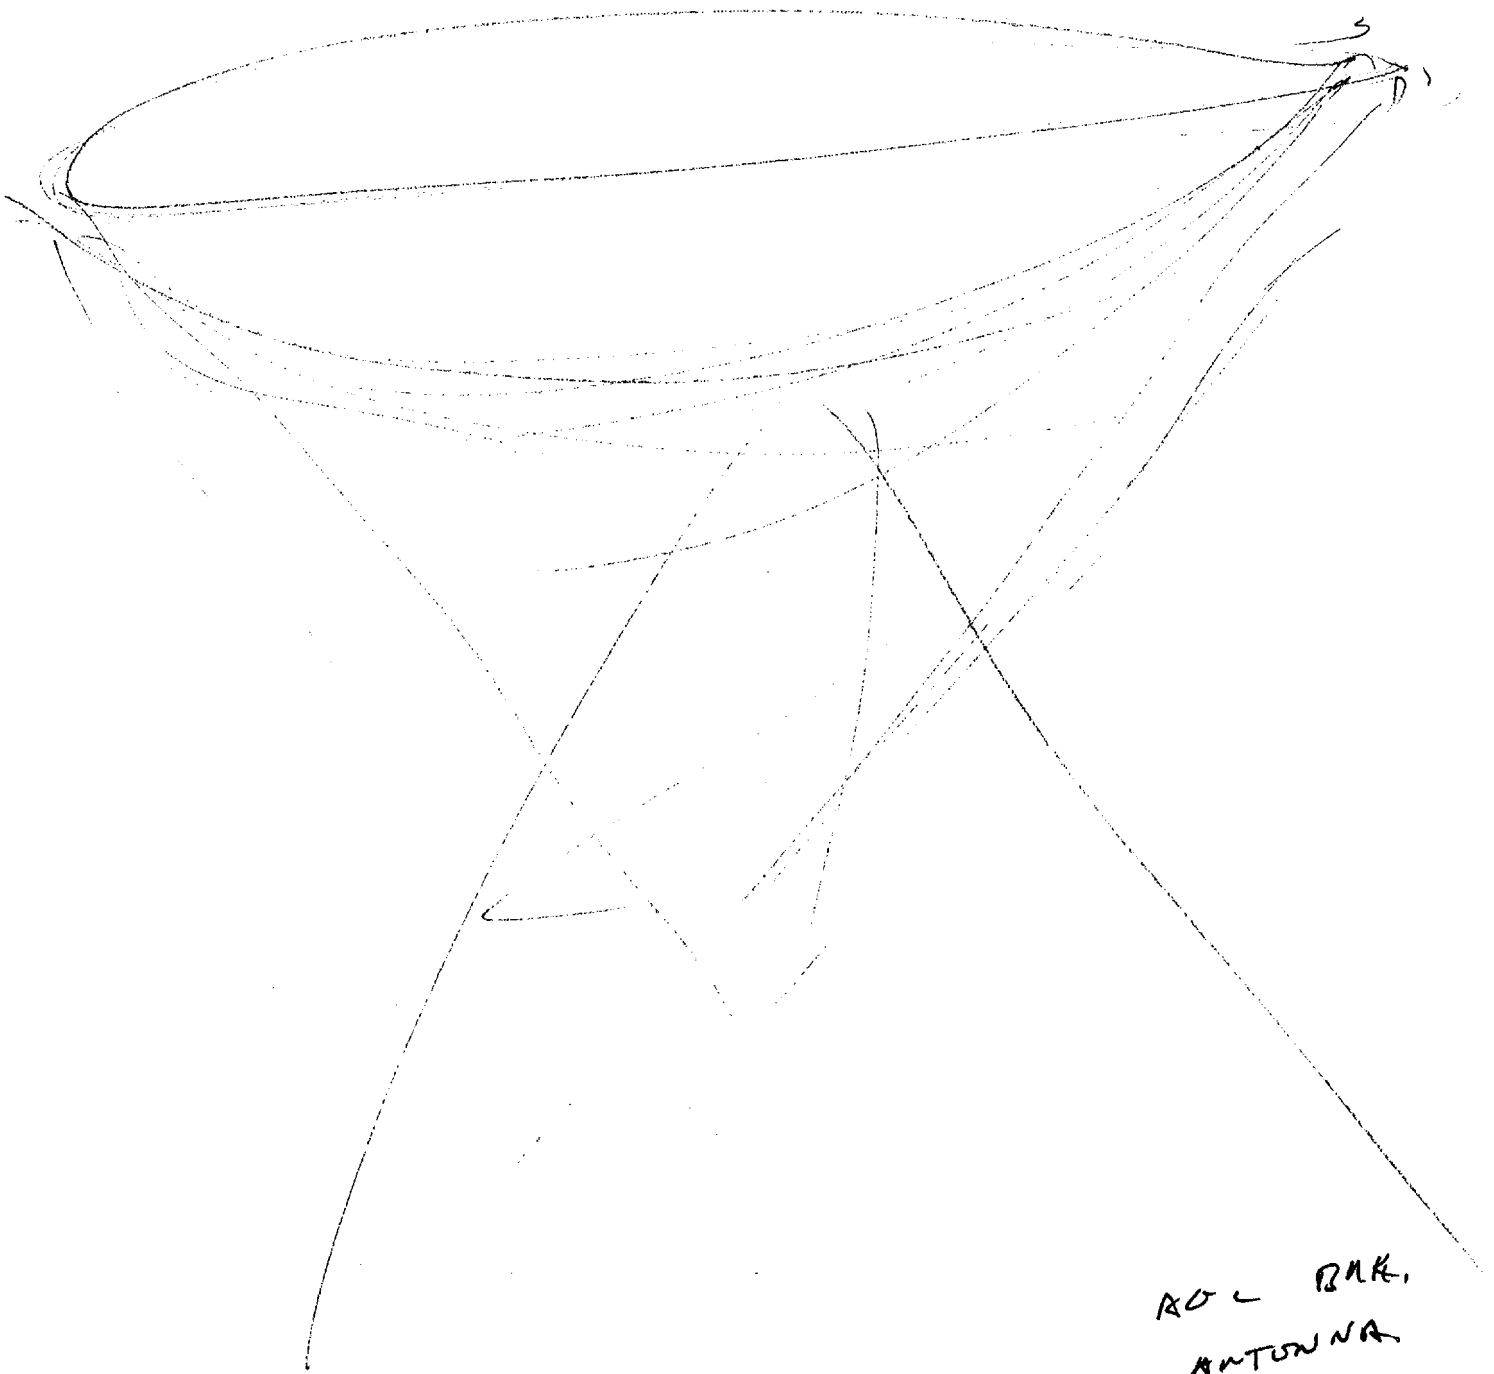

SZ: TALL C

ROUND C

DRINK PC

STAKE C

TALL
WIDE
ROUND
Bike.

A1 BAK.
14P2555 WITH 5125.

ALL BAK.
SOLAR 825.

ALL BAK.
DOLLS TALK.

ACROSS
RESISTANCE
INNOVATION
OPEN
EMPTY
WIND
TALL
ROUND
WOOD
ROUND
SITE

see sketch
observation

PO

ROL BAK,
ANTONNA

17

ROC 24K
VOLCANO.
LWD
1445

CPYRGHT