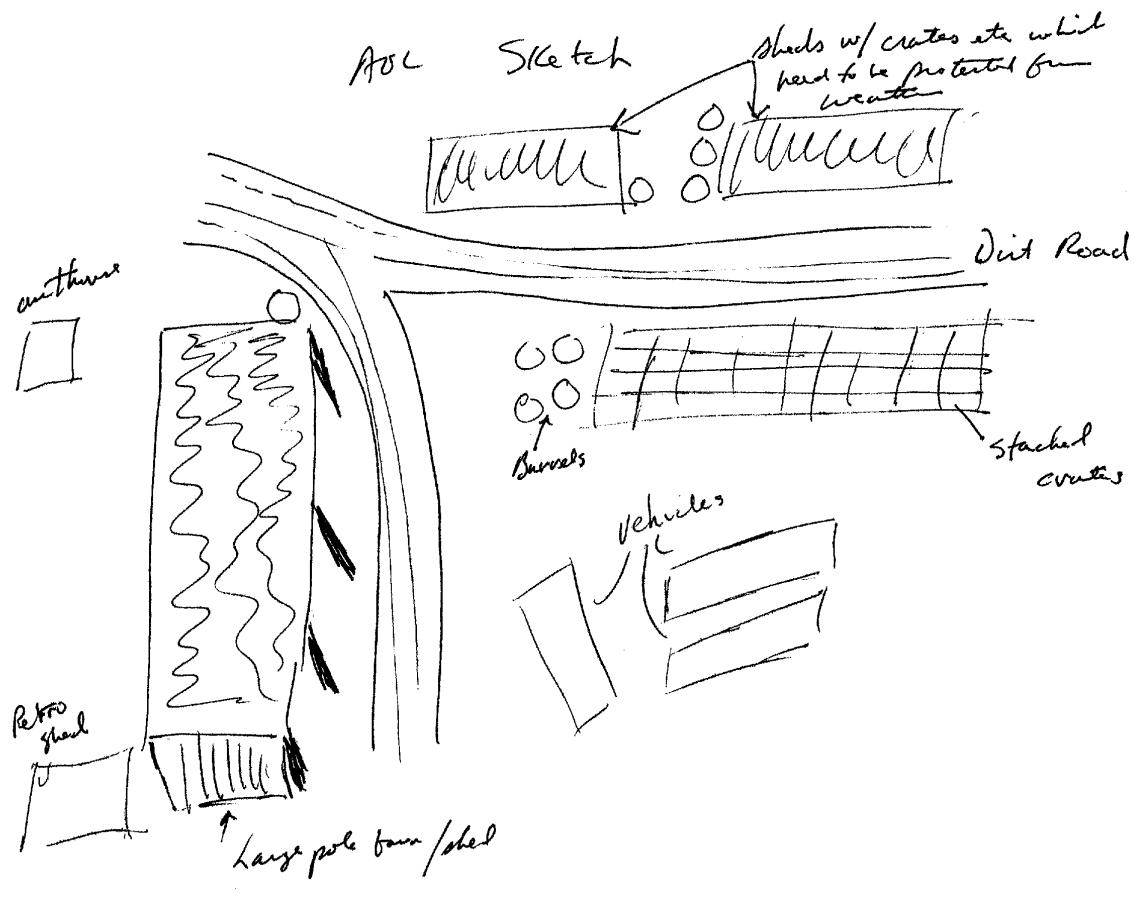

PT - very tired: ^{no tall} ^{exhausted}
AV - druggie funeral
Complex U.S. Marine
border; Thatched roofs;
Cocaine factories
OOF
JTF-4
27 Jul 90
P: 082
OOF
0977

ASL Sketch

AV -
trucks moving
along dirt road
through thick
& dense jungle.
Vietnam

2)

900727
90008

Miss BK

900727
900082

A - arrow, eye
down, eye
multi, arrow
down, eye
down, eye
up, eye
arrow, eye
down, eye
hand
- semi hand
- mammal

B - PVC BK
wooden crates
1/2 planks

A - hand
mammal

B - structure
PVC BK
metal support
poles

A - hand
mammal

B - structure
PVC BK
Shaped stone blocks
Cement

3)
A - soft
natural
B - land
A - soft
manipulated
B - structure
AOL BK
2-out "jeep" hair
thru soft suit.

A - AOL BK
Ditch
wooden dock
Overhead photo
of loading dock.
Sleeping quarters

green
brown
fou
dusty
dusty

AI BK
Aggravation of
Robert's interruption
all of the — time!

Moving things
transferring things

Squares
angles
corners

A/S
Hatched
roofs

52.

AL

EL