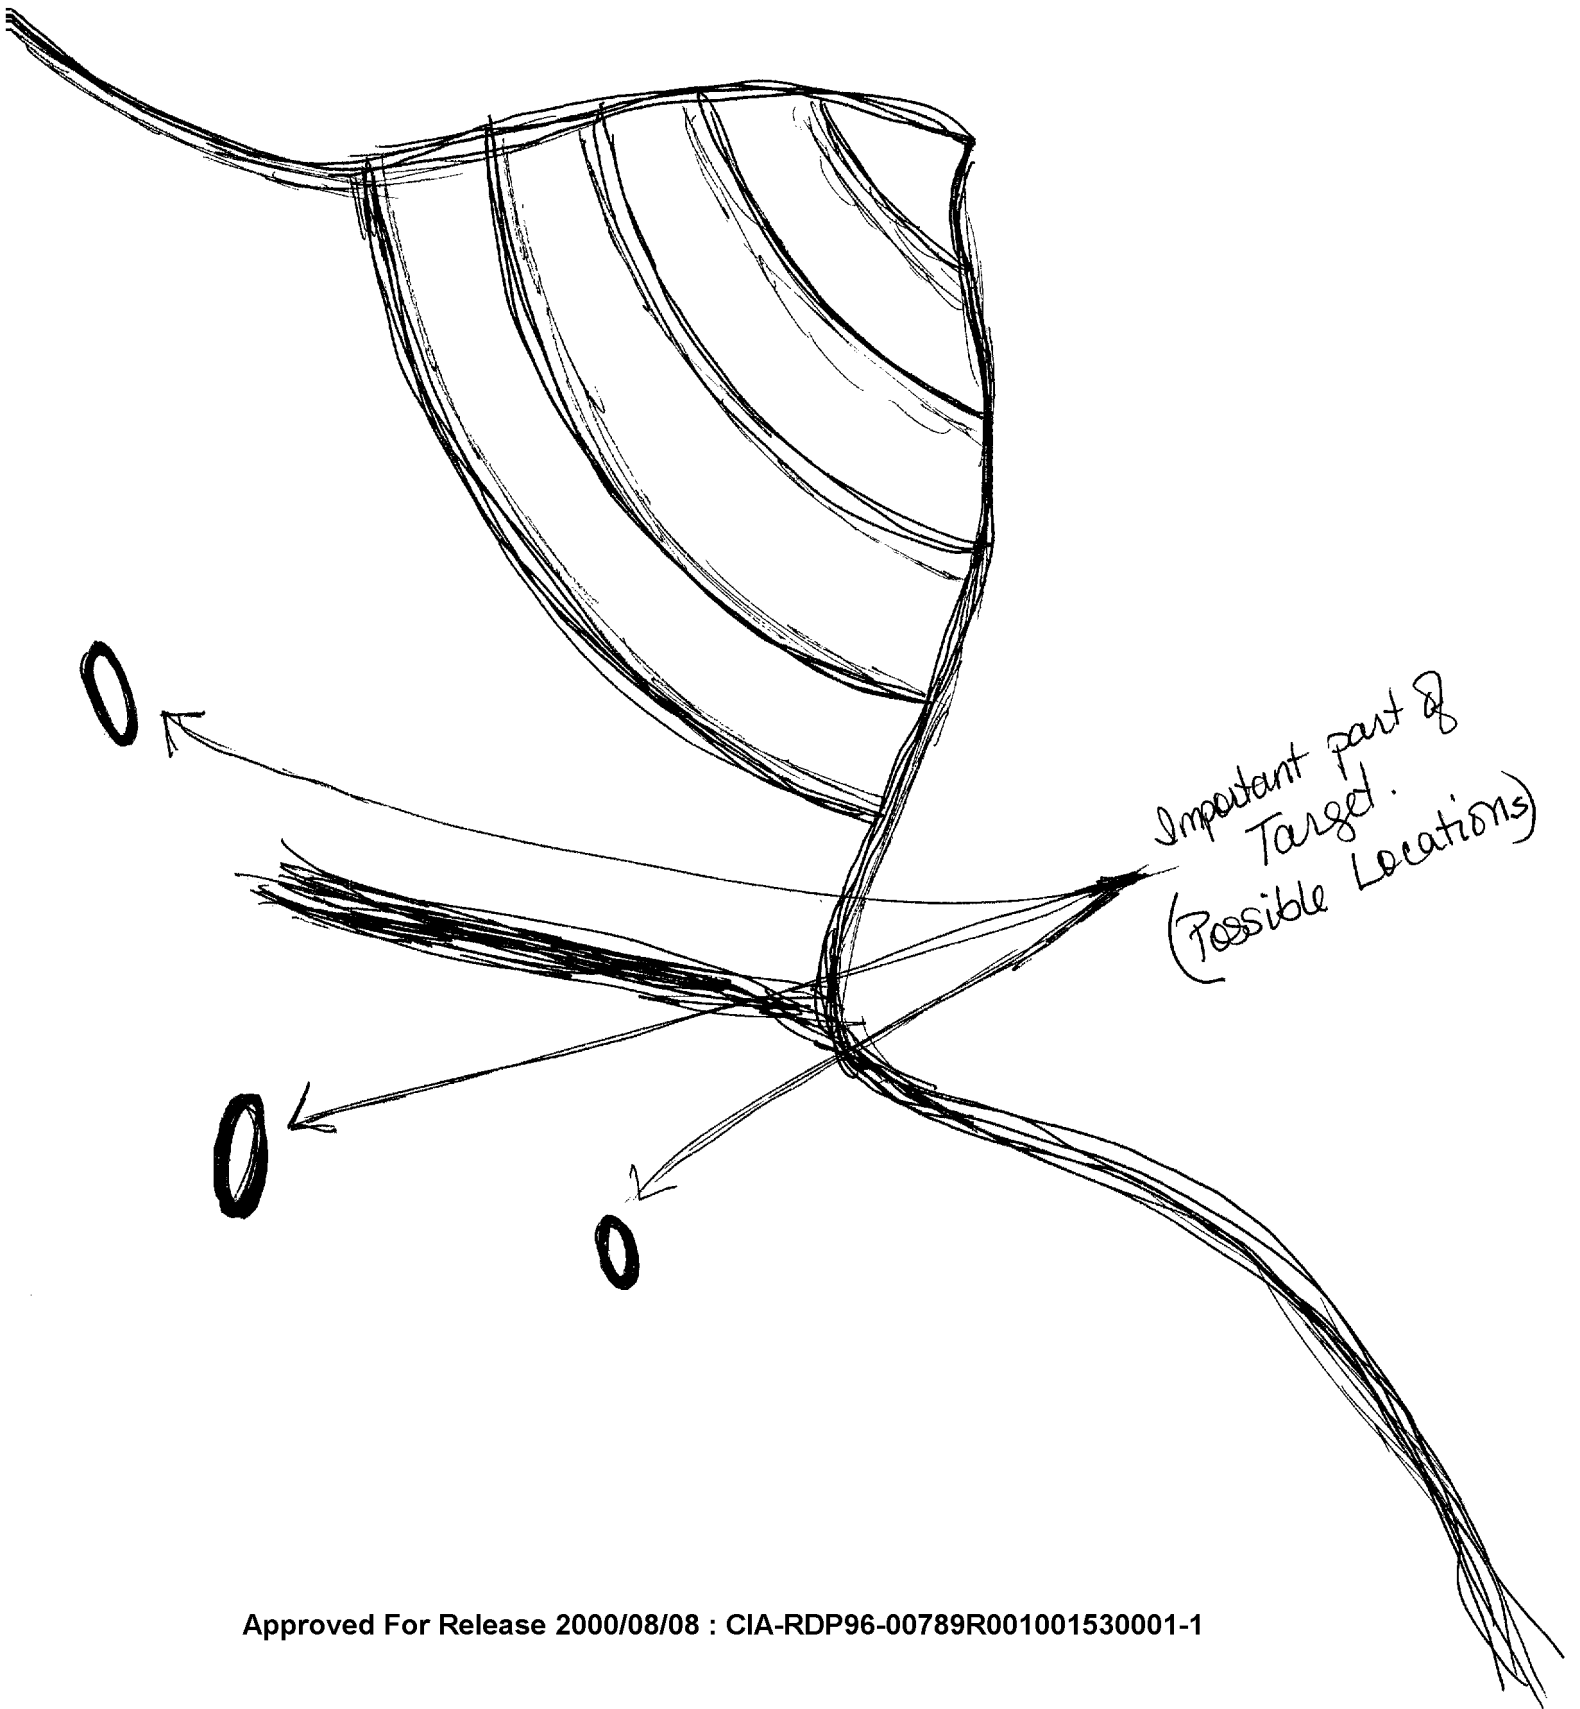

052
92-2
Conceptual
Sketch