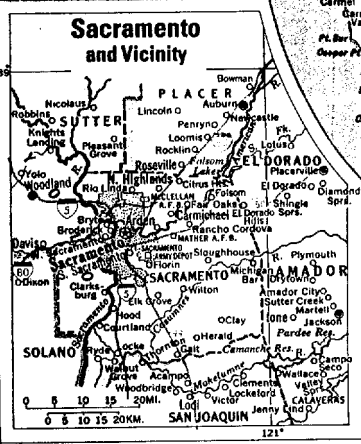

X
Current

Declassification review by NIMA/DoD

North America
 LAMBERT AZIMUTHAL EQUAL-AREA PROJECTION

MILES
 0 100 200 400 600 800

KILOMETERS
 0 100 200 400 600 800

Capitals of Countries
 Other Capitals
 International Boundaries
 Other Boundaries

California

SCALE 0 10 20 40 60 80 MI.
0 10 20 40 60 80 KM.

State Capitals.....⊙
County Seats.....⊙
Canals.....—

Major Limited Access Hwys.....—

Scale 1:4,400,000

ENCLOSURE 2