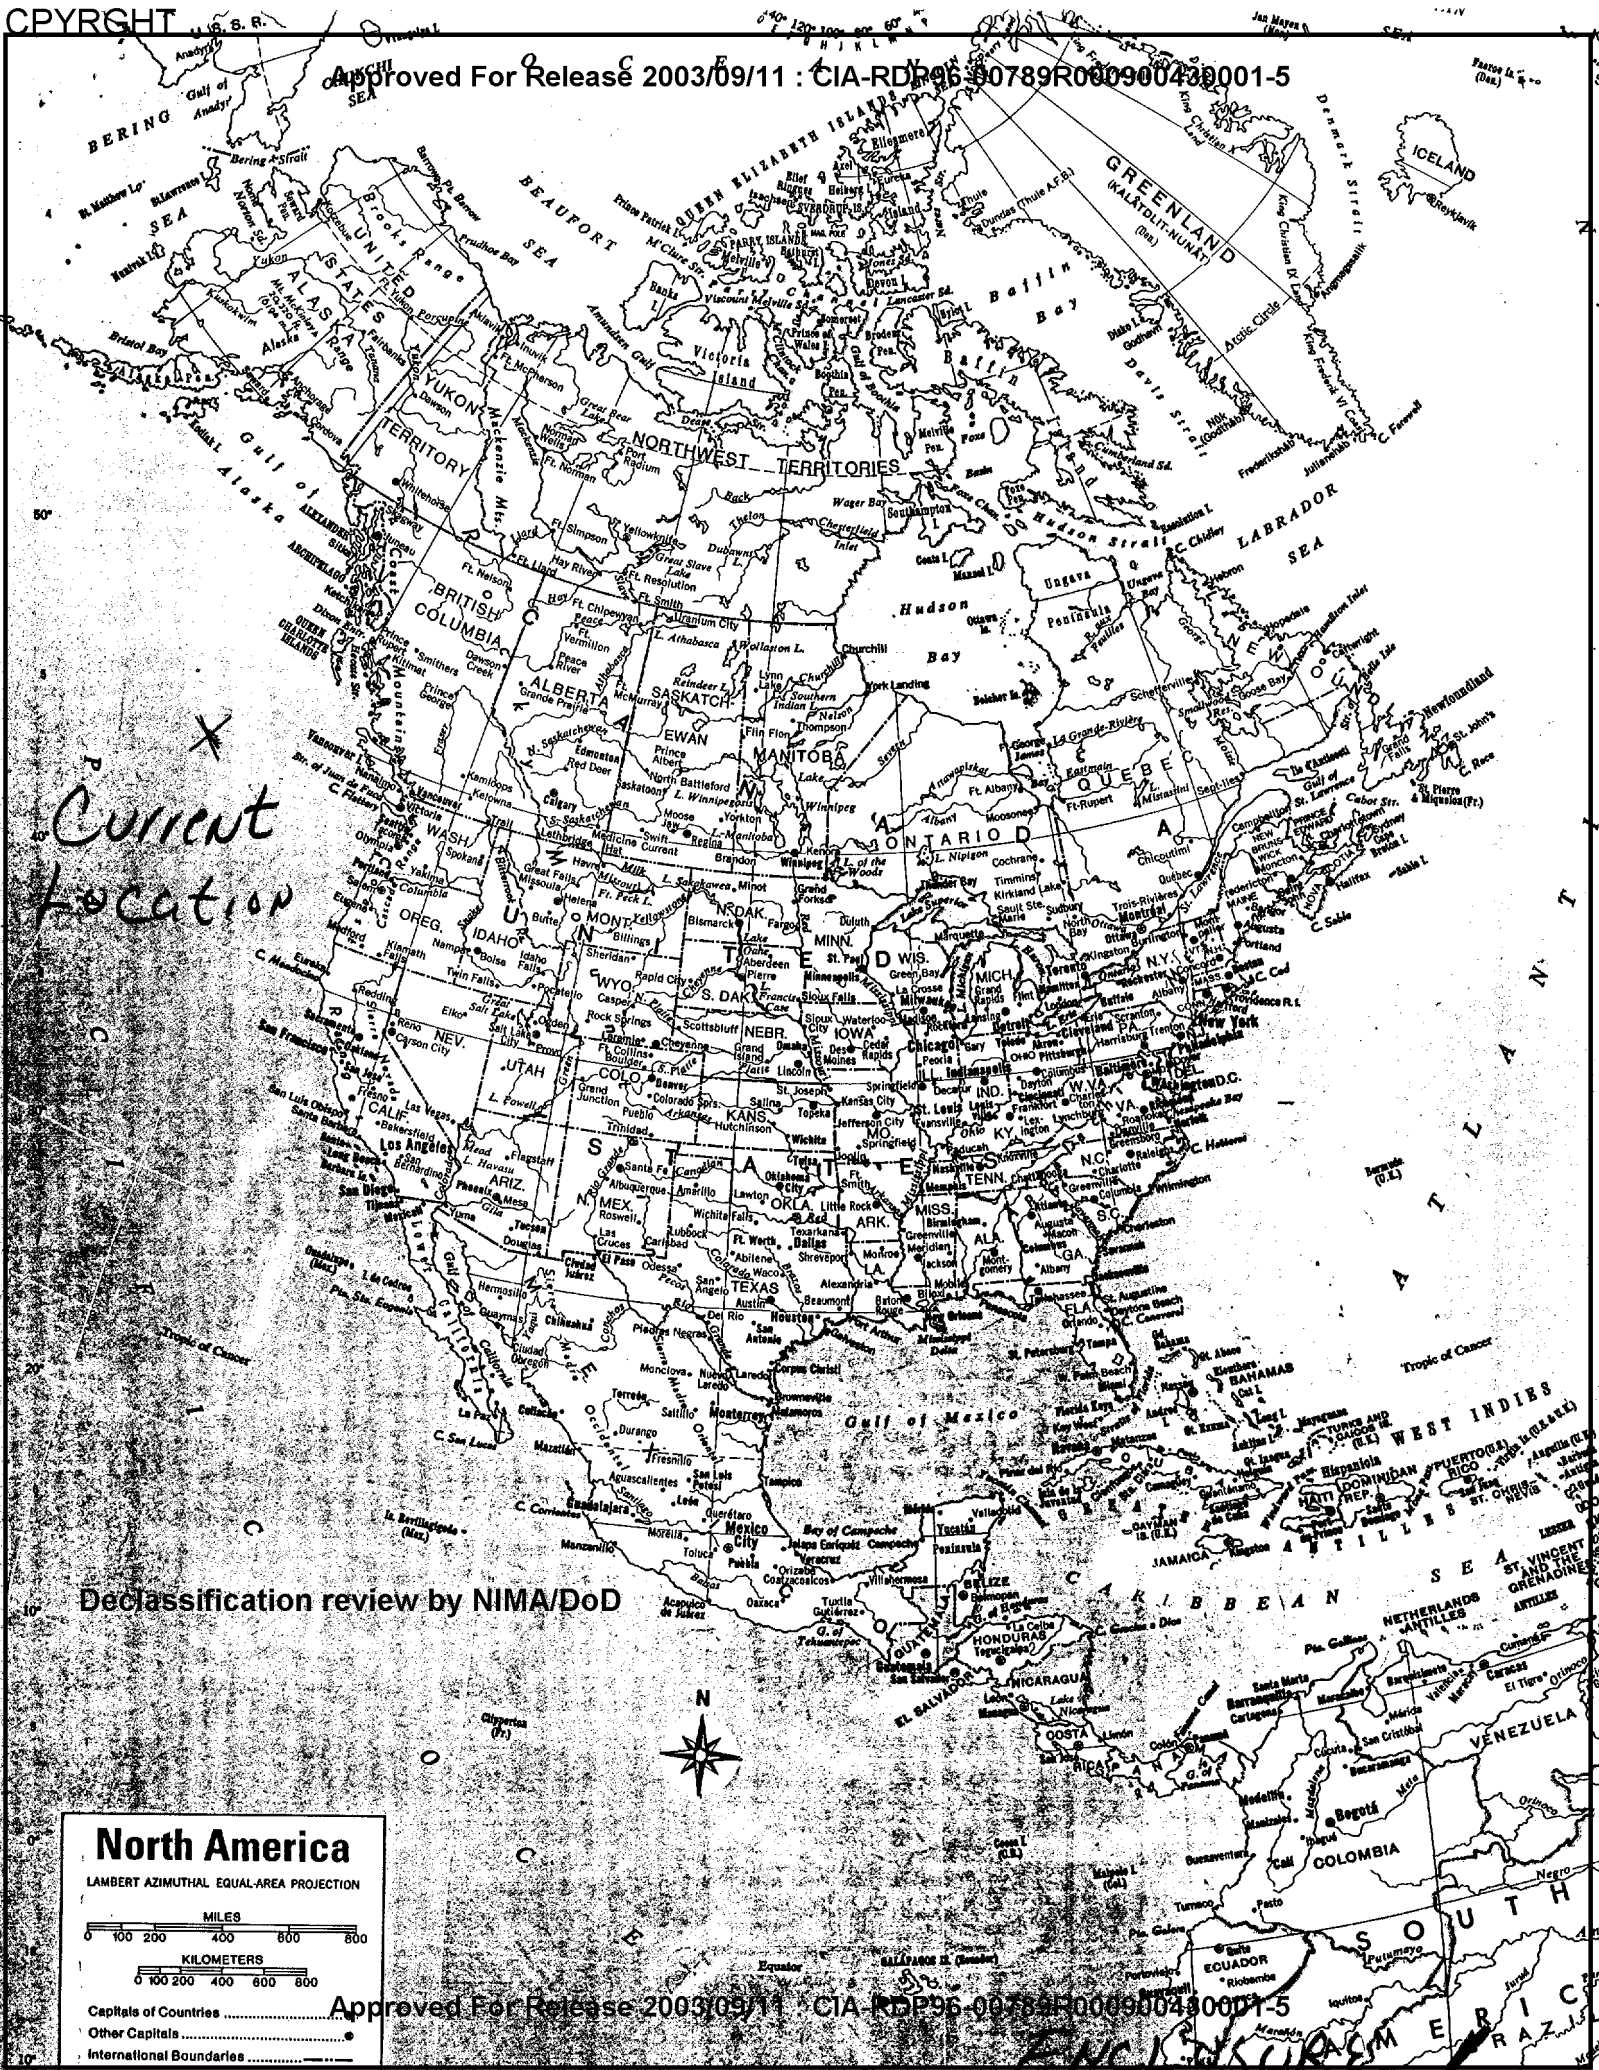

X
Current

Declassification review by NIMA/DoD

North America
LAMBERT AZIMUTHAL EQUAL-AREA PROJECTION

MILES
0 100 200 400 600 800

KILOMETERS
0 100 200 400 600 800

Capitals of Countries .....
Other Capitals .....
International Boundaries .....
Other Boundaries .....