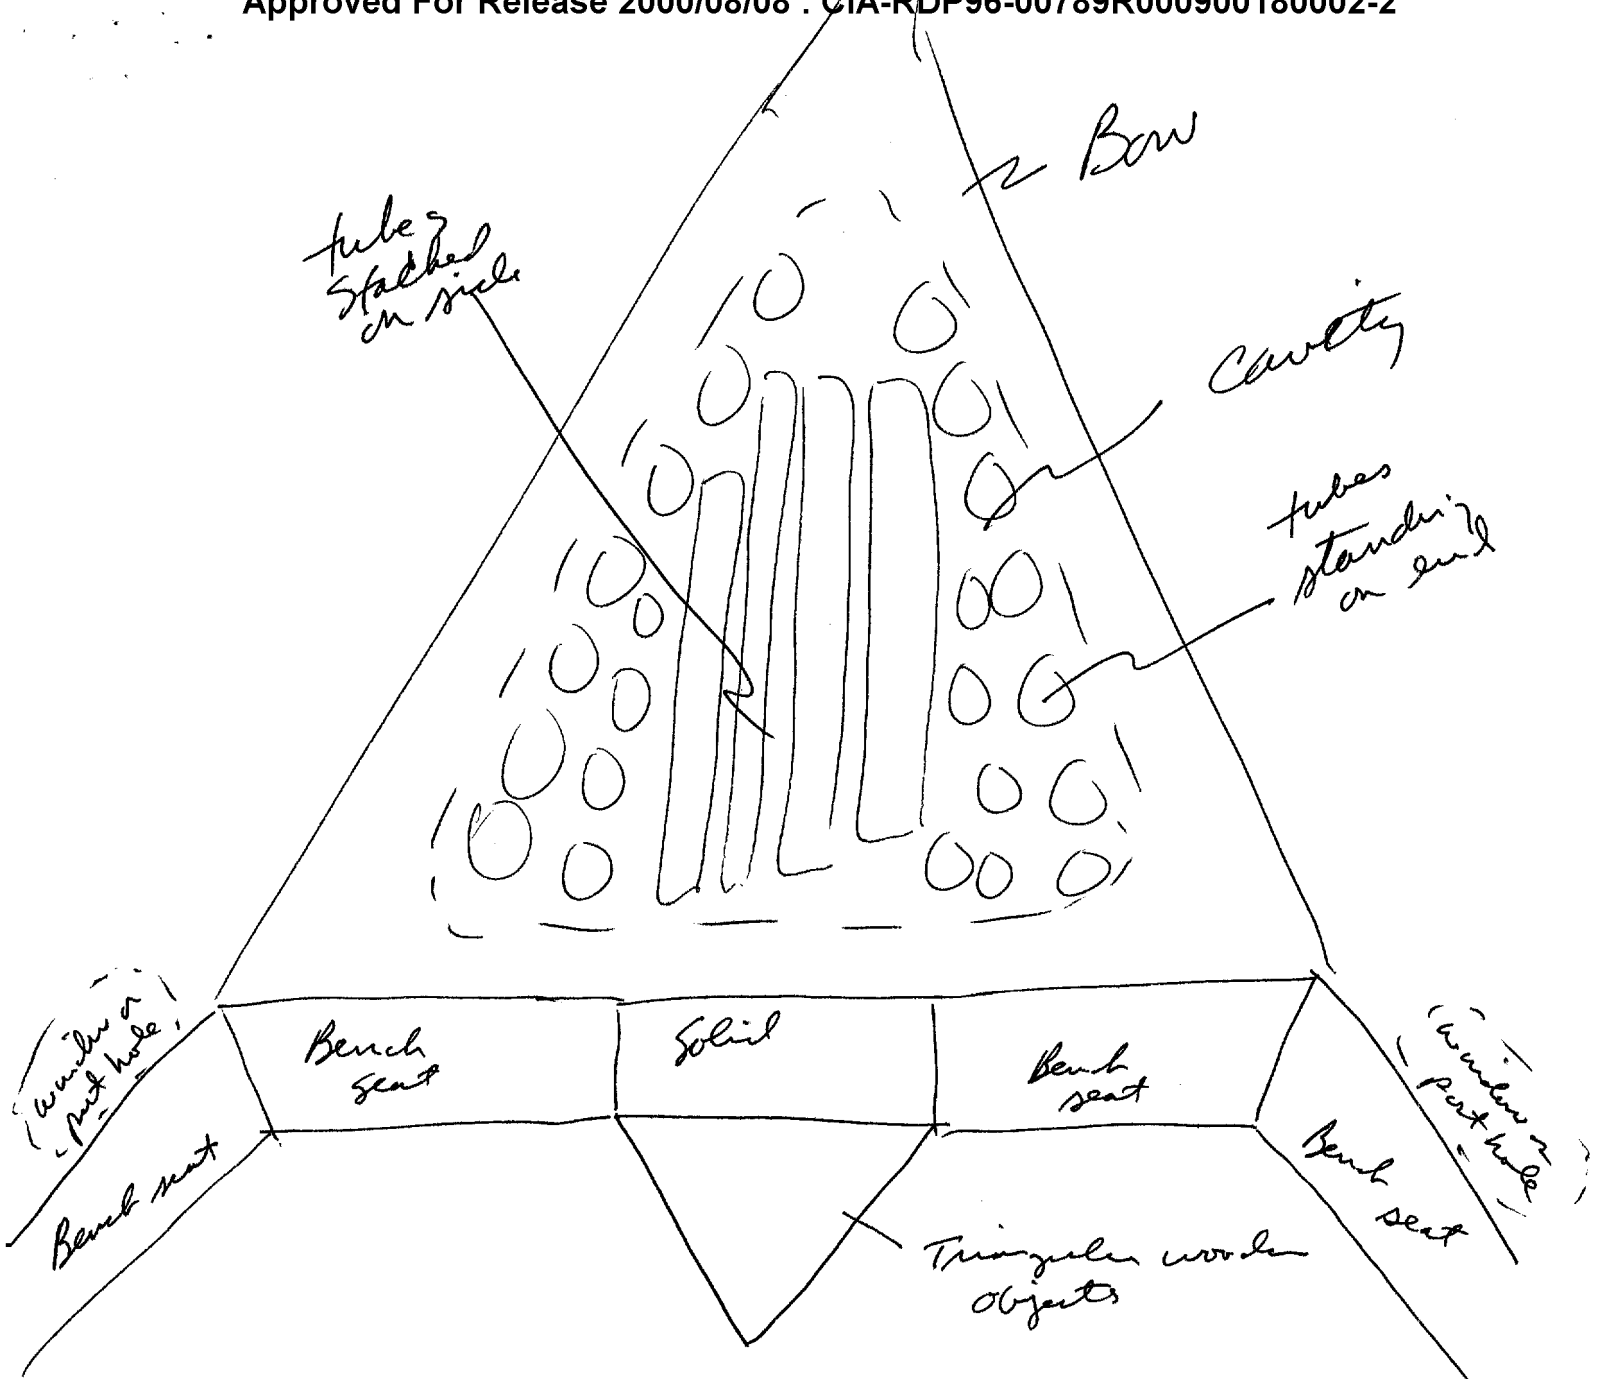

white  
red stripes  
grassy

brass objects

[cargo]

passageway  
benches

parallel lines  
rows of

AOL/S  
Storage area  
below benches

rows of smells,  
dried tops  
metal tubes or jars  
dark green or black  
yellow white, or  
outside

Acetone or formaldehyde  
smell

AI BK

S2

[cargo]

fibres  
vertical  
rows  
columns

[item of interest]

Closet  
wooden panels or  
ribs

light blue  
yellow spots

Standing wooden, triangular shaped object. Reddish color with tan trim. Small railing along back top. Approx 3 1/2' - 4' tall, 18" wide. Well constructed; nicely polished.

54 1/2 Triangular wooden object has something to do with access to something / somewhere else.