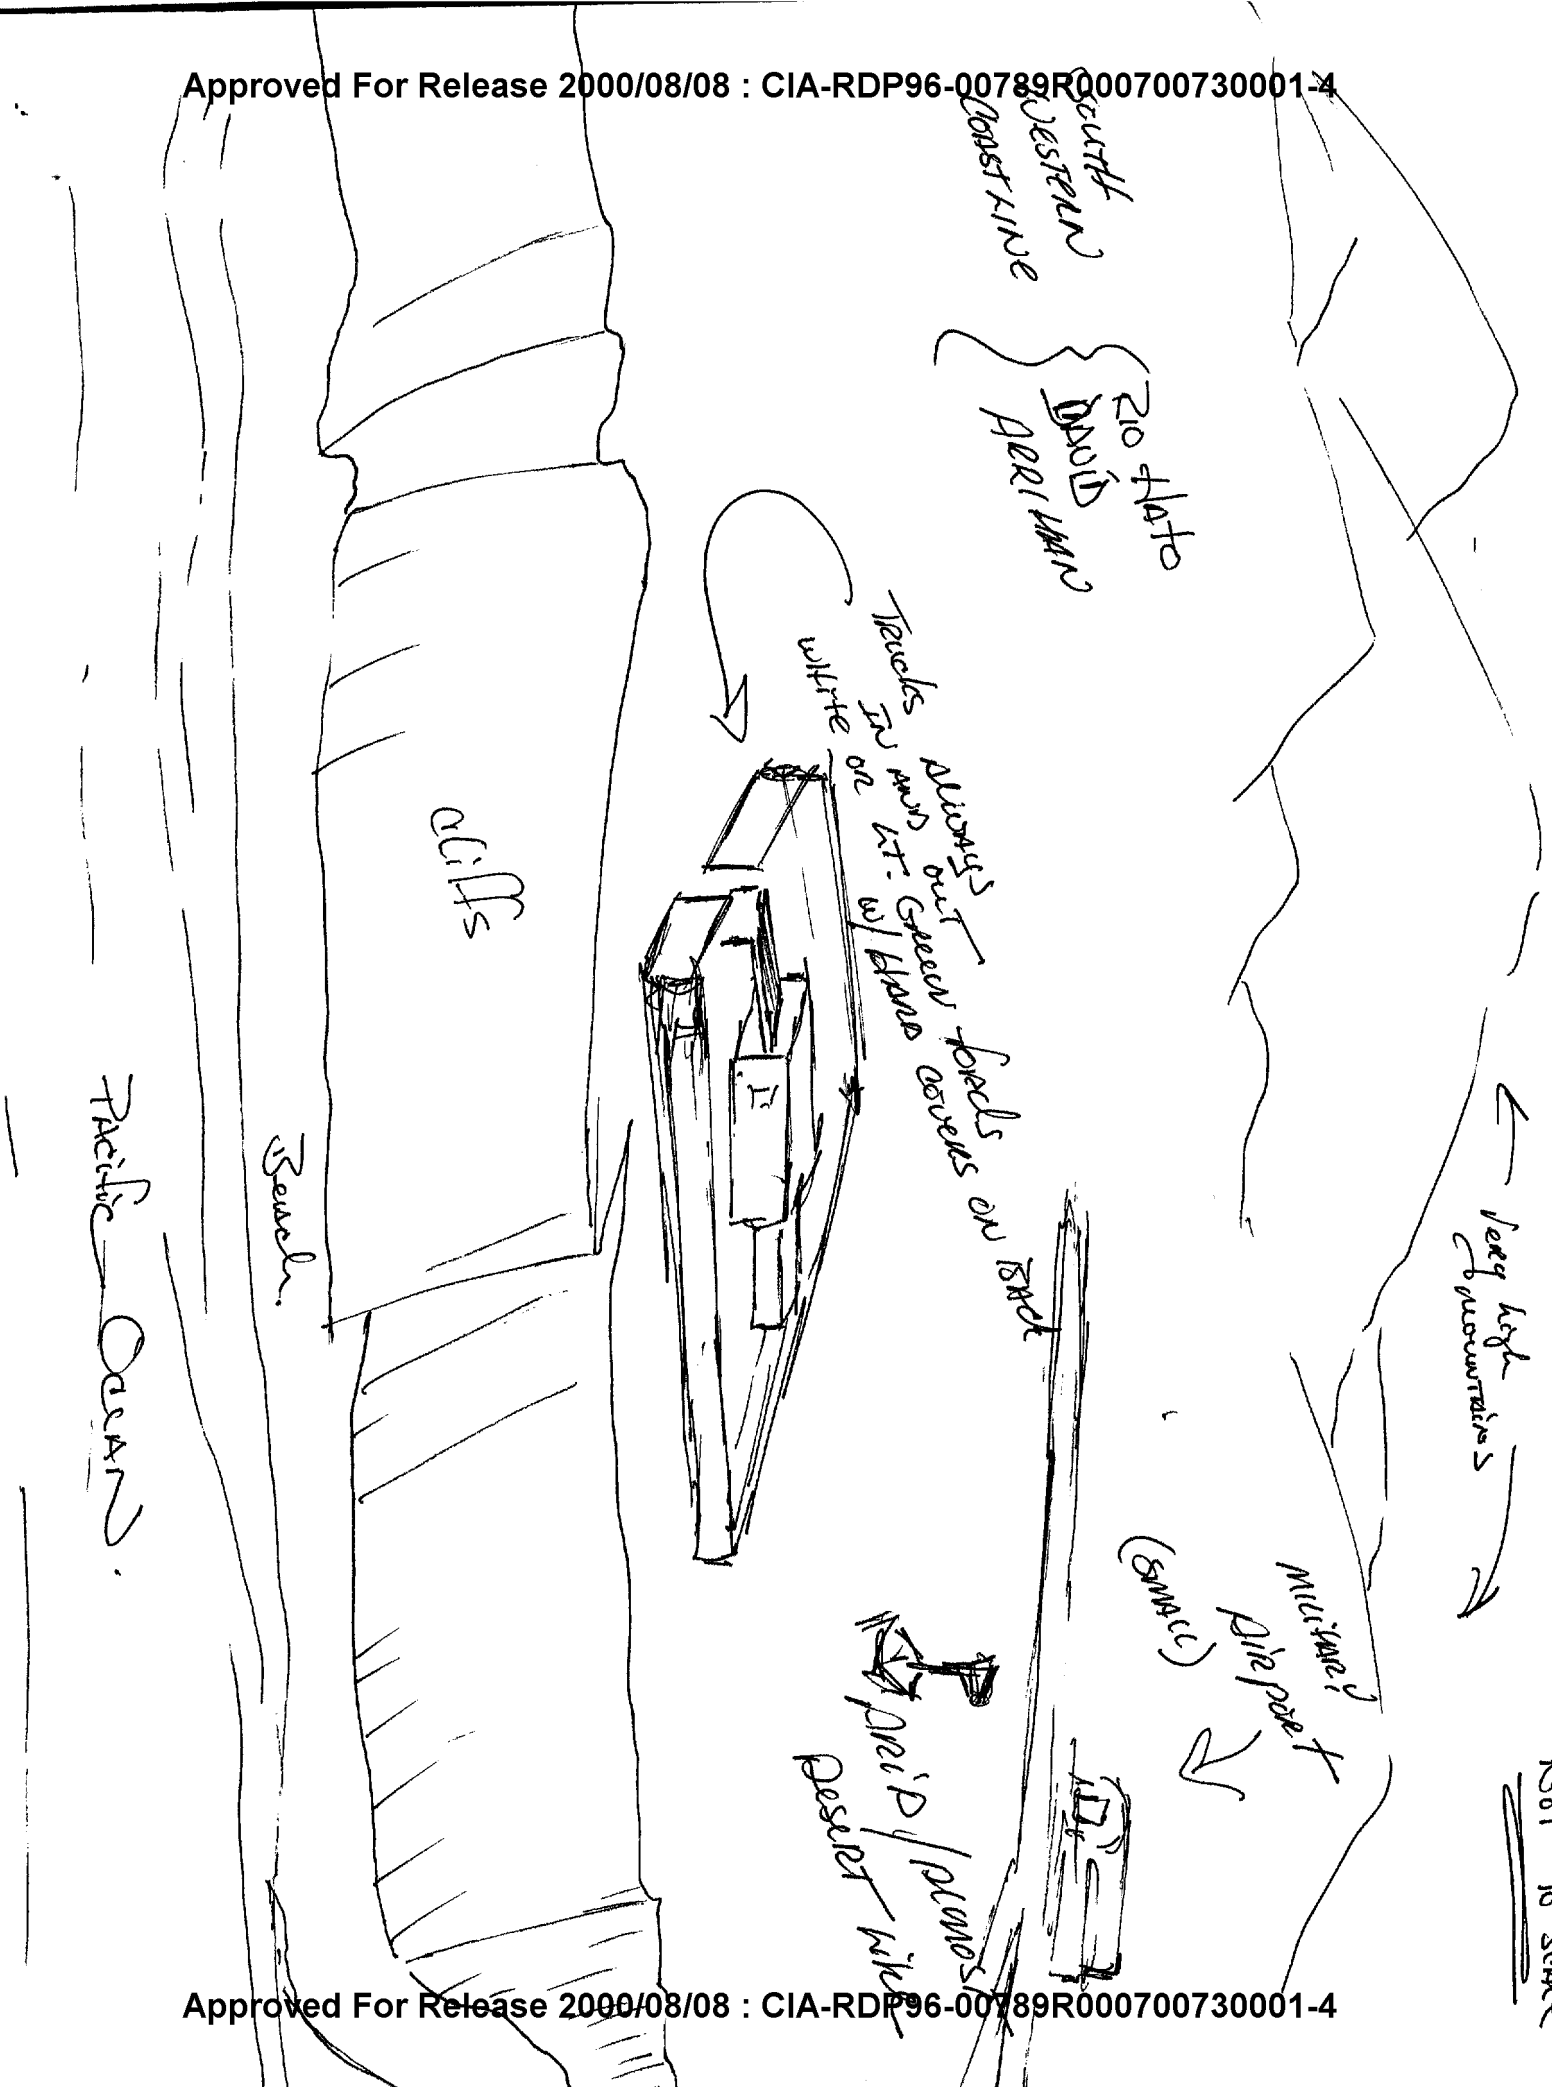

South
Western
Coastline

210 flats
DUBID
AERI WAIN

white
Tracks in or
discovery of
Green
fields on track

very high
mountains

MILITARY
AIRPORT
(SOMALIA)

Desert with

Pacific Ocean

NOT TO SCALE