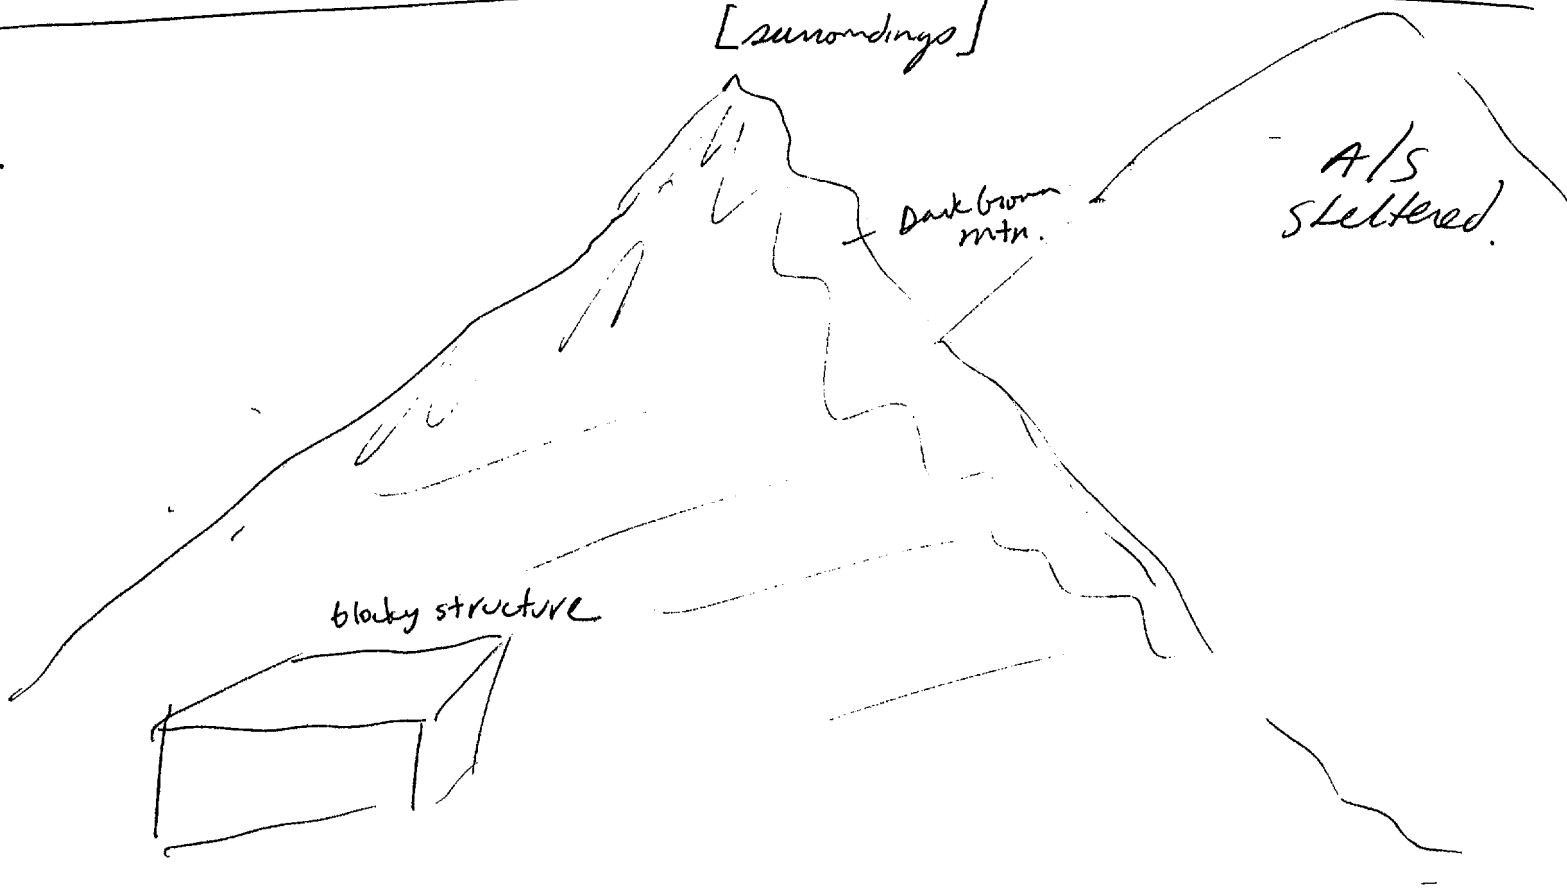

**Next 1 Page(s) In Document Exempt**

**Approved For Release 2000/08/08 : CIA-RDP96-00789R000500250002-8**

4

S-2 D AI EI T F AOL A/S

[surroundings]

Pattern of mnts is curved from overhead.

AIBK  
mnt is strange  
Dark brown  
color.

S-2 D A I E I T I A O A/S.

[location]

stepped.

good dirt.  
thick.  
rich

2 1/2 everything is constructed really "blocky". Buildings are all rectangles/squares.

**SG1A**

**Approved For Release 2000/08/08 : CIA-RDP96-00789R000500250002-8**