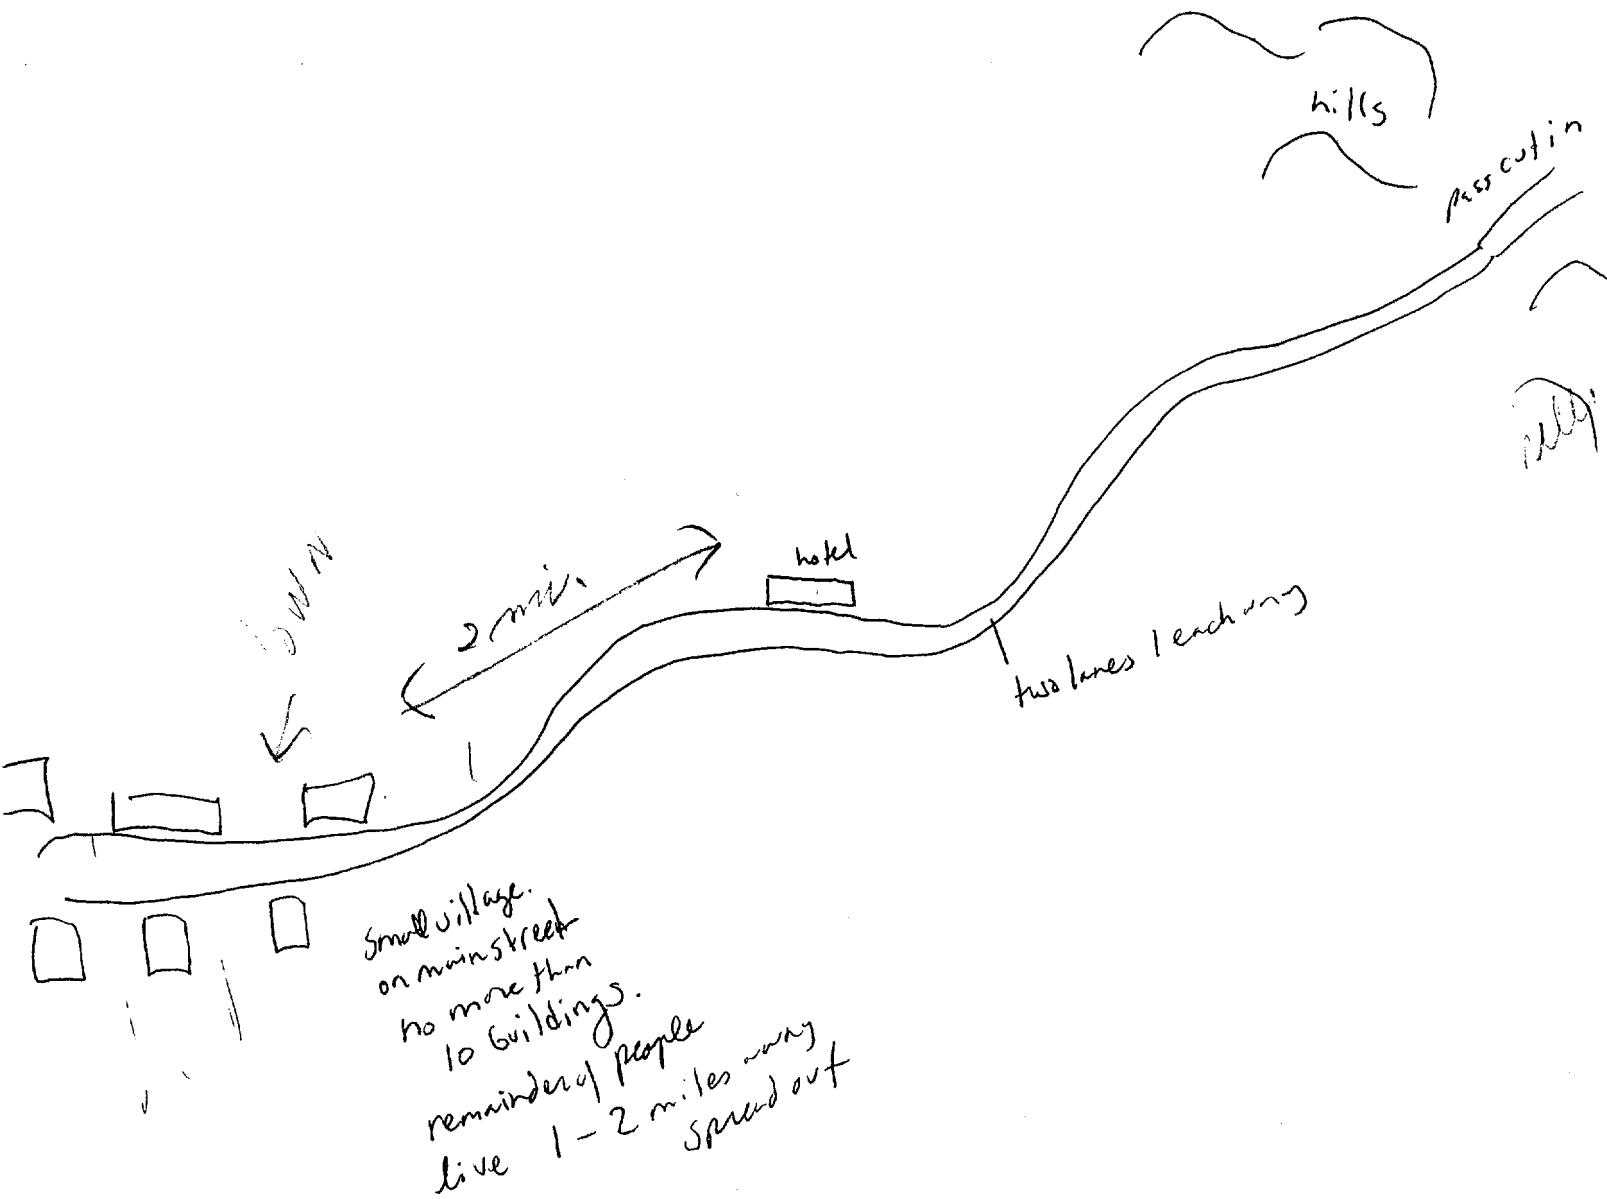

bright  
warm  
open

moor  
thin  
winding  
elevated  
rolling  
old

P1 break  
buzzing of  
lights

grey  
grey  
yellow  
beige

granite.

8 1/2 he's still same as previous session.

STAGE 6

Referral Review by NIMA/DoD

STAGE 6

[residence]

Seedy looking  
 white externally flaking crumbling plaster walls  
 Beige/brown roof.  
 Exterior stairs on side he lives on.  
 Small rooms, small windows.  
 "like" dump hotel/dive.  
 No perception of doors in front  
 no formal/paved parking lot.  
 Grimy/dirty

STAGE VII

[target's current name]

Kuh Rah -i "s" a "th" TV uh n

Mm er ee "dortuh"  
"VR"