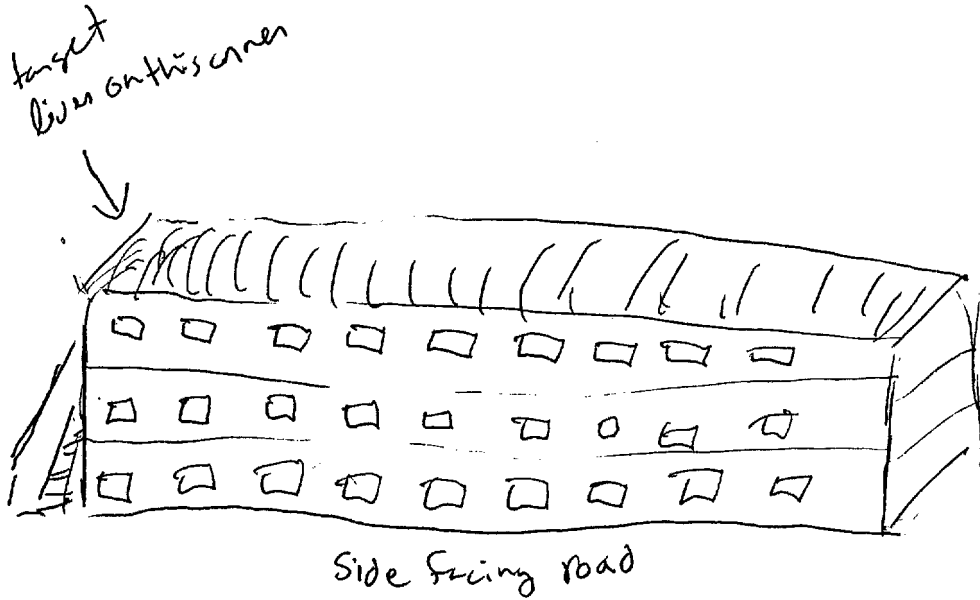

bright  
warm  
open

moor  
thin  
winding  
elevated  
rolling  
old

P1 break  
buzzing of  
lights

grey  
grey  
yellow  
beige

granite.

8 1/2 he's still same as previous session.

STAGE 6

Referral Review by NIMA/DoD

STAGE 6

[residence]

Seedy looking  
 white externally flaking crumbling plaster walls  
 Beige/brown roof.  
 Exterior stairs on side he lives on.  
 Small rooms, small windows.  
 "like" dump hotel/dive.  
 No perception of doors in front  
 no formal/paved parking lot.  
 Grimy/dirty

STAGE VII

[target's current name]

Kuh Rah -i "s" a "th" TV uh n

Mm er ee "dortuh"  
"VR"