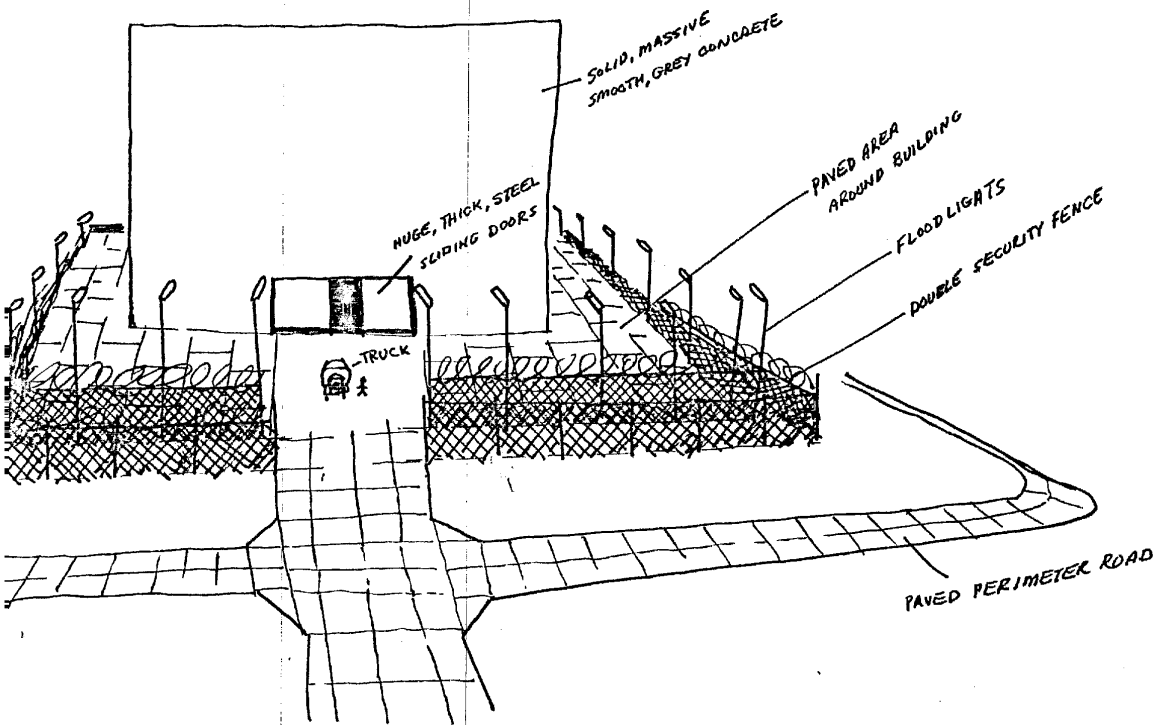

(A) SZ D A7 07 5 1 AM 1/1.

QUIST  
CONTROLLED

CONTROLLED

BLUTISH  
QUIST

NOISY  
BLACK  
BROWN  
COLORS OPEN  
THROAT

SECRET

Enclosure 2

tall  
vertical  
square  
thick  
massive

concrete

reinforced

like a blockhouse

4 1/2 - FUNCTION: This facility has something to do with tracking / command & control of space objects. AOL - like SDI - either state-of-the-art - or research and development.