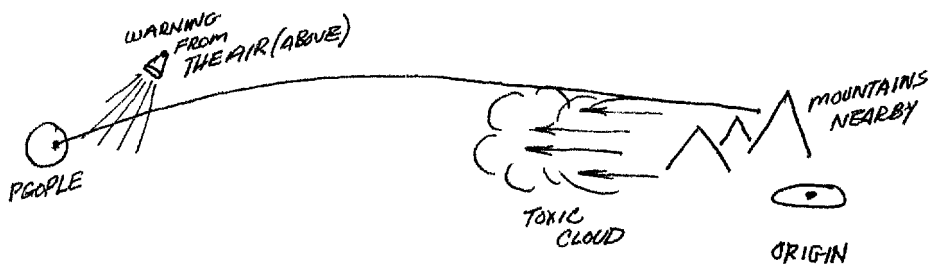

accident the moment of the accident

1. across, angle up,
and across angle up
hard

2. structure

4 1/2 - get two things/elements coming together creating
a violent reaction.

- VIEWER 011

- 8714

20 NOV 87