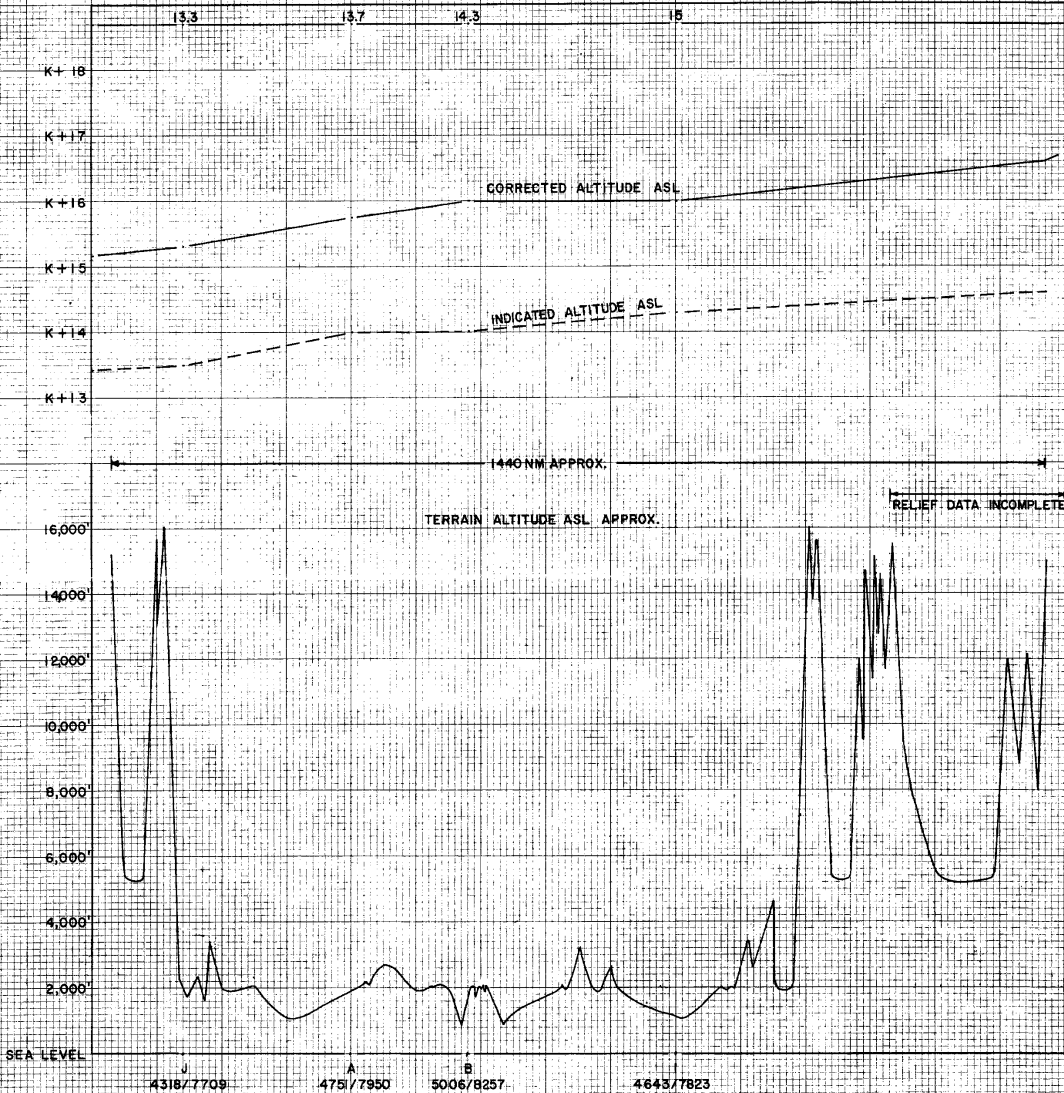

TOP SECRET - CHESS

MISSION PROFILE B4039

20

Approved For Release 2000/09/14 : CIA-RDP89B00551R000700010011-1

MP 21-57

EACH SMALL SQUARE = 10 NM

TOP SECRET - CHESS

Approved For Release 2000/09/14 : CIA-RDP89B00551R000700010011-1