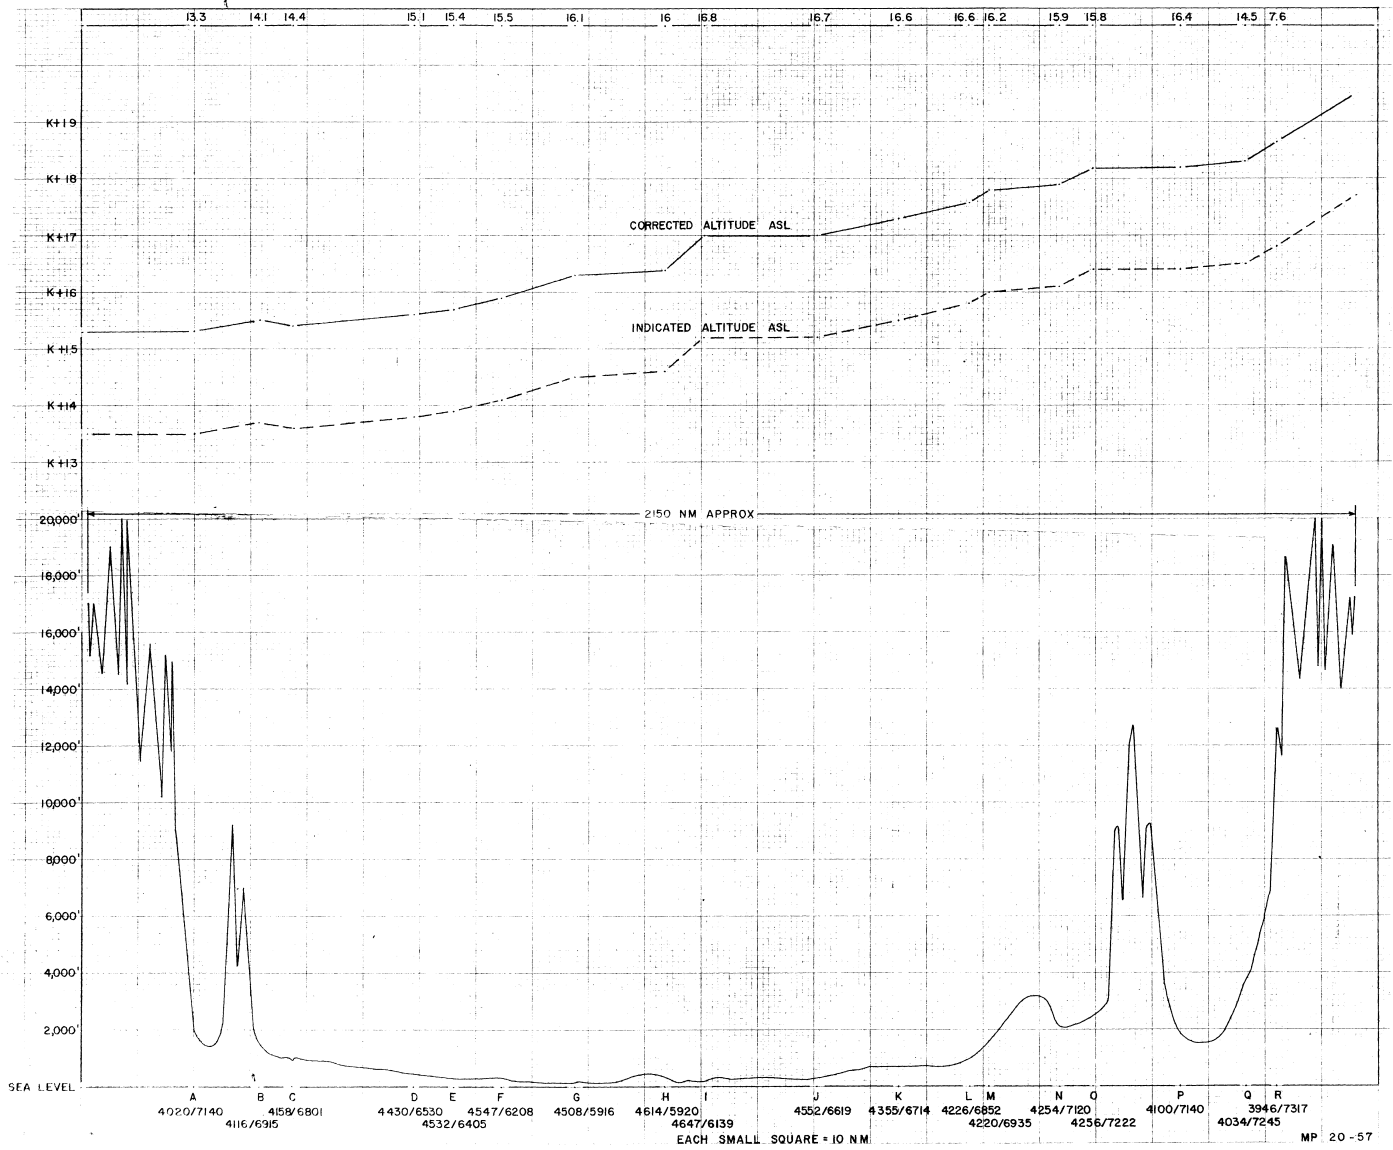

~~TOP SECRET - CHESS~~

MISSION PROFILE B4035
ACTUAL ALTITUDE ABOVE TERRAIN (K+)

Copy 20

~~TOP SECRET - CHESS~~

MP 20-57