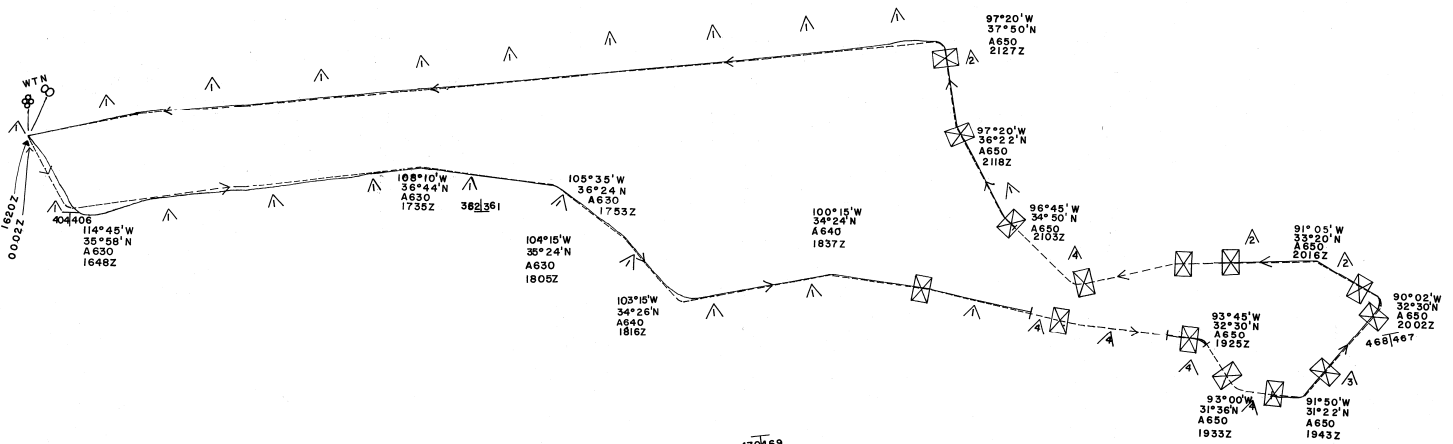

25X1A

NAVIGATION REPORT

Map Ref: JN Chart 1:2000000

Photo Ref: Sort ie 1039USCM
Date flown: 25 Oct 56

Configuration: [REDACTED]
Prepared by Def C Intelligence

16509
Q₁ 100349

TOP SECRET

25X1A

361560

470669

TOP SECRET