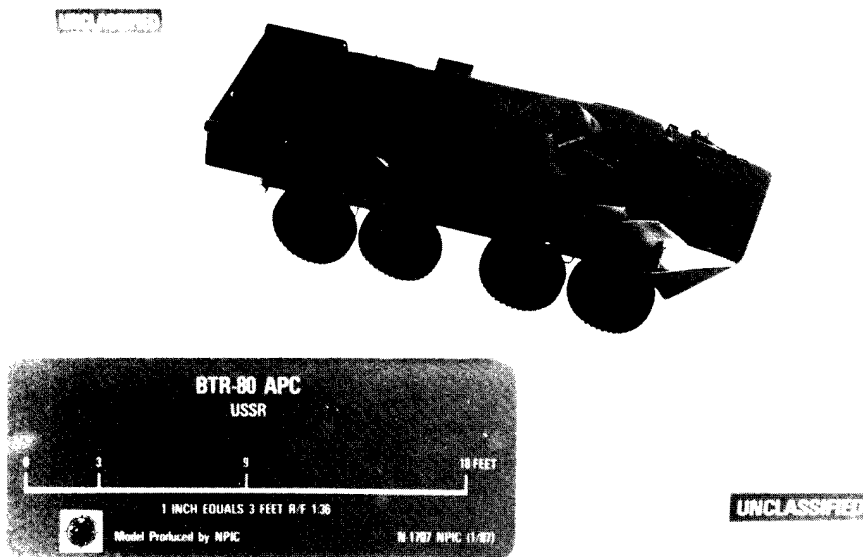

The borrower must arrange for transporting the model in accordance with the appropriate security regulations. (C)

25X1
25X1

*INSTALLATION OR ACTIVITY NAME BTR-80 APC and BTR-80-Mounted Artillery System COUNTRY UR
UTM COORDINATES — GEOGRAPHIC COORDINATES — CATEGORY — BE NO — COMIREX NO —
NIETB NO — MAP REFERENCE — LATEST IMAGERY USED — NEGATION DATE (if required) — SCALE
OF MODEL 1" = 3 ft, RF 1:36 APPROXIMATE SIZE 8½" x 3½" x 4½" WEIGHT 2 lb MODEL CONTROL NO
Z-1935 (4/87); N-1707 (1/87) CLASSIFICATION Secret/WNINTEL [Redacted]

[Redacted]

25X1
25X1

[Redacted]

25X1

Secret
Z-15101/87

Secret

Figure 1. BTR-80 Armored Personnel Carrier

Unclassified