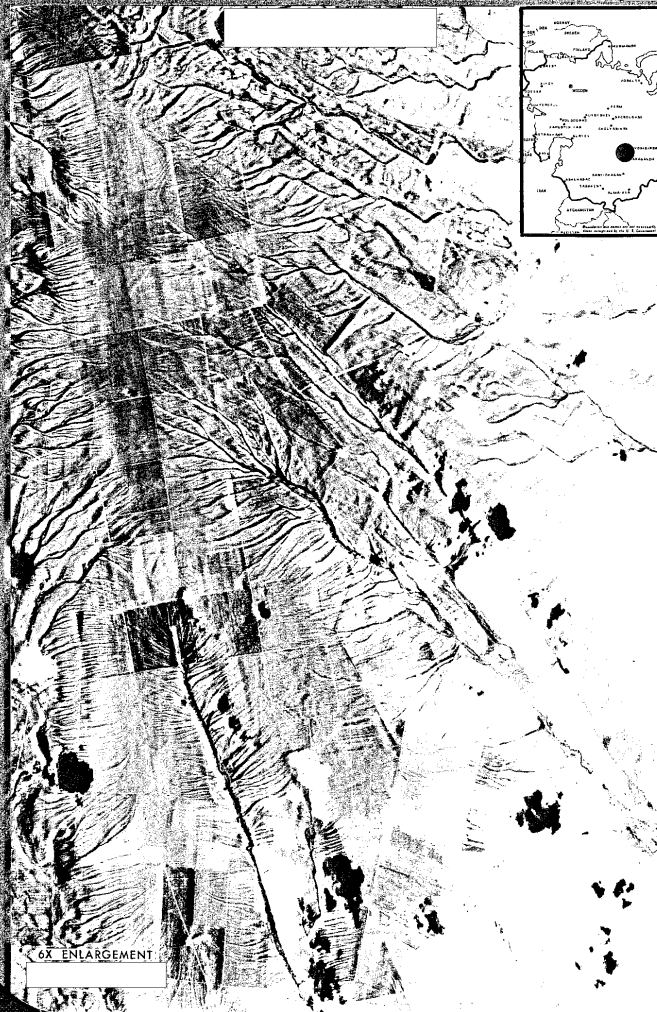

TOP SECRET RIIFE

Approved For Release 2009/08/13 : CIA-RDP84T00864R000100300005-5

LAND MISMANAGEMENT, USSR

GULLY DEVELOPMENT IN CULTIVATED LAND NEAR AKMOLINSK, USSR

51N 71E

6X ENLARGEMENT

6X ENLARGEMENT

TOP SECRET RIIFE

25X1

25X1

25X1