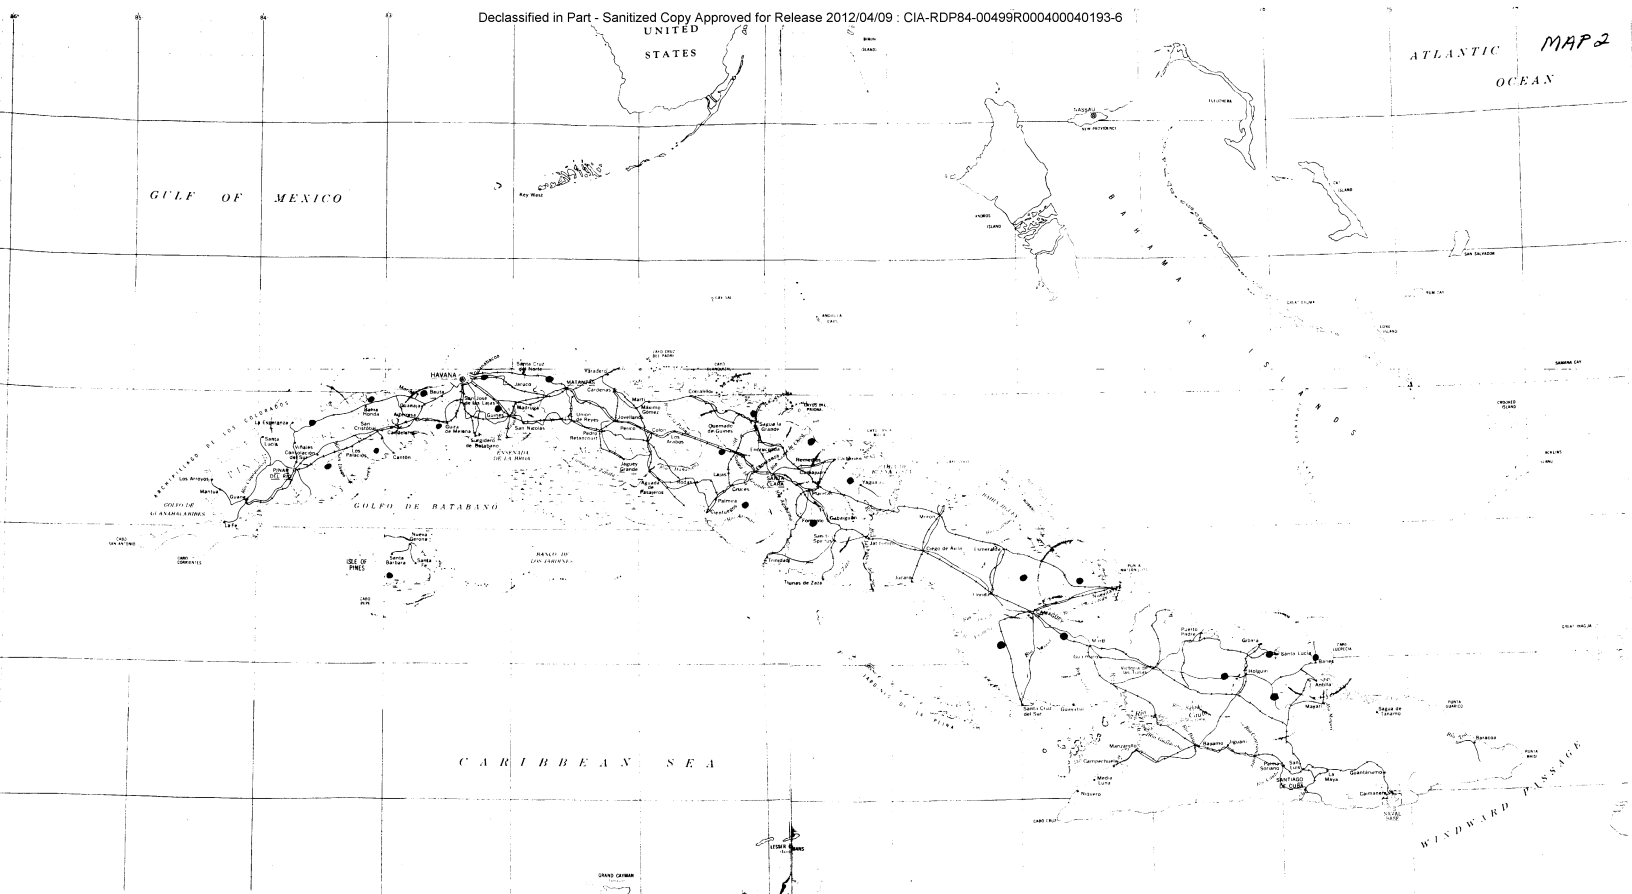

Declassified in Part - Sanitized Copy Approved for Release 2012/04/09 : CIA-RDP84-00499R000400040193-6

ATLANTIC OCEAN MAP 2

CUBA

Declassified in Part - Sanitized Copy Approved for Release 2012/04/09 : CIA-RDP84-00499R000400040193-6