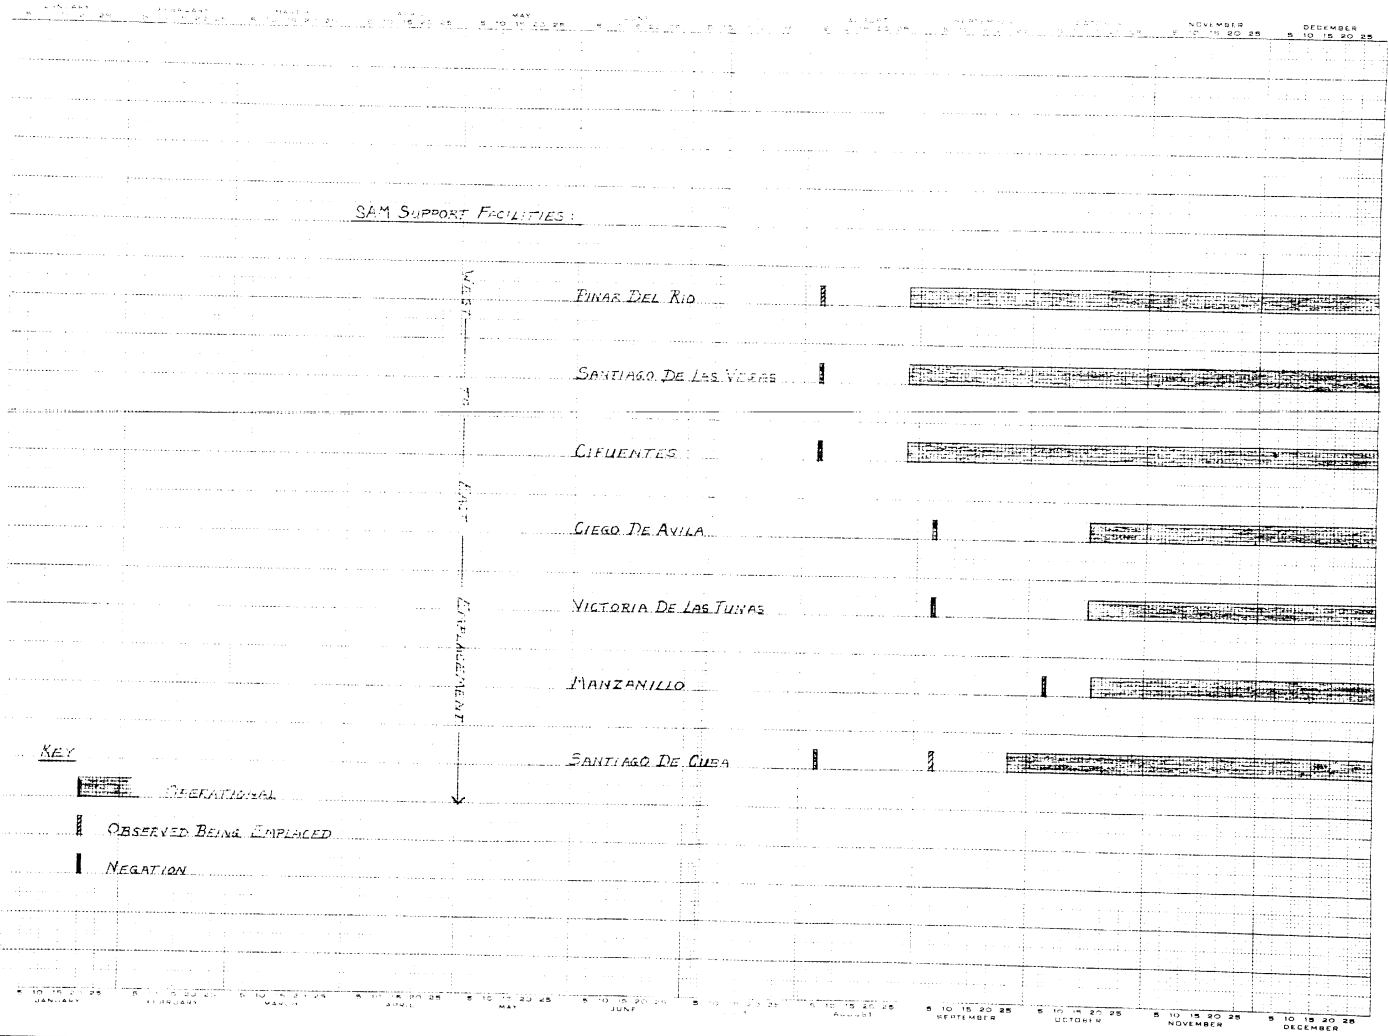

SAM Sites:

- SAN JULIAN
- SANTA LUCIA
- LA COLOMA
- BAHIA HONDA
- SIGUANEA
- MARIEL
- HAVANA
- MATANZAS
- DELEITE
- CIENFUEGOS
- SAN GUA LA GRANDE
- CAIBARIEN
- SANCTI SPIRITUS
- CRAMBAS
- CIEGO DE AVILA
- ESMERALDA
- SENADO
- MANZANILLO
- MANATI
- CHAFARRA
- JIGUANI
- SANTIAGO DE CUBA
- LOS ANGELES
- CABANAS

CHRONOLOGY OF CUBAN EVENTS 1958 - 1962

1958 1959 1960 1961 1962
J F M A M J J A S O N D J F M A M J J A S O N D J F M A M J J A S O N D J F M A M J J A S O N D

CHRONOLOGY OF CUBAN EVENTS 1958 - 1962

1958 1959 1960 1961 1962
J F M A M J J A S O N D J F M A M J J A S O N D J F M A M J J A S O N D J F M A M J J A S O N D J F M A M J J A S O N D

CHRONOLOGY OF CUBAN EVENTS 1958-1962

1958												1959												1960												1961												1962											
J	F	M	A	M	J	J	A	S	O	N	D	J	F	M	A	M	J	J	A	S	O	N	D	J	F	M	A	M	J	J	A	S	O	N	D	J	F	M	A	M	J	J	A	S	O	N	D												

CHRONOLOGY OF CUBAN EVENTS 1958-1962

1958 1959 1960 1961 1962
J F M A M J J A S O N D J F M A M J J A S O N D J F M A M J J A S O N D J F M A M J J A S O N D J F M A M J J A S O N D

CHRONOLOGY OF CUBAN EVENTS 1958 - 1962