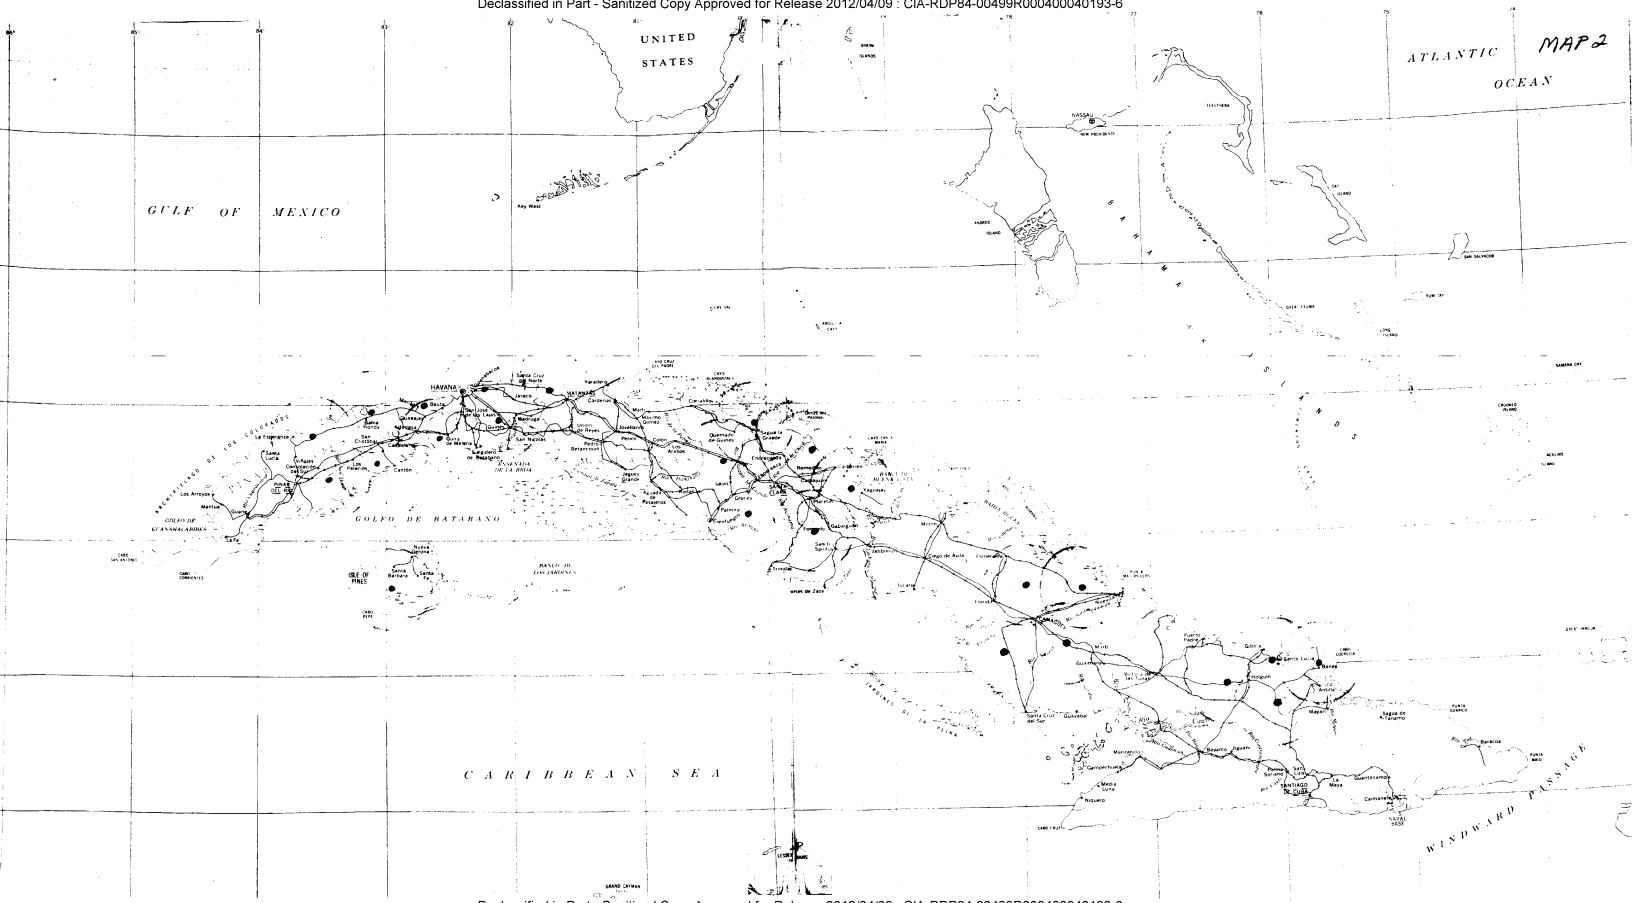

Declassified in Part - Sanitized Copy Approved for Release 2012/04/09 : CIA-RDP84-00499R000400040193-6

Declassified in Part - Sanitized Copy Approved for Release 2012/04/09 : CIA-RDP84-00499R000400040193-6