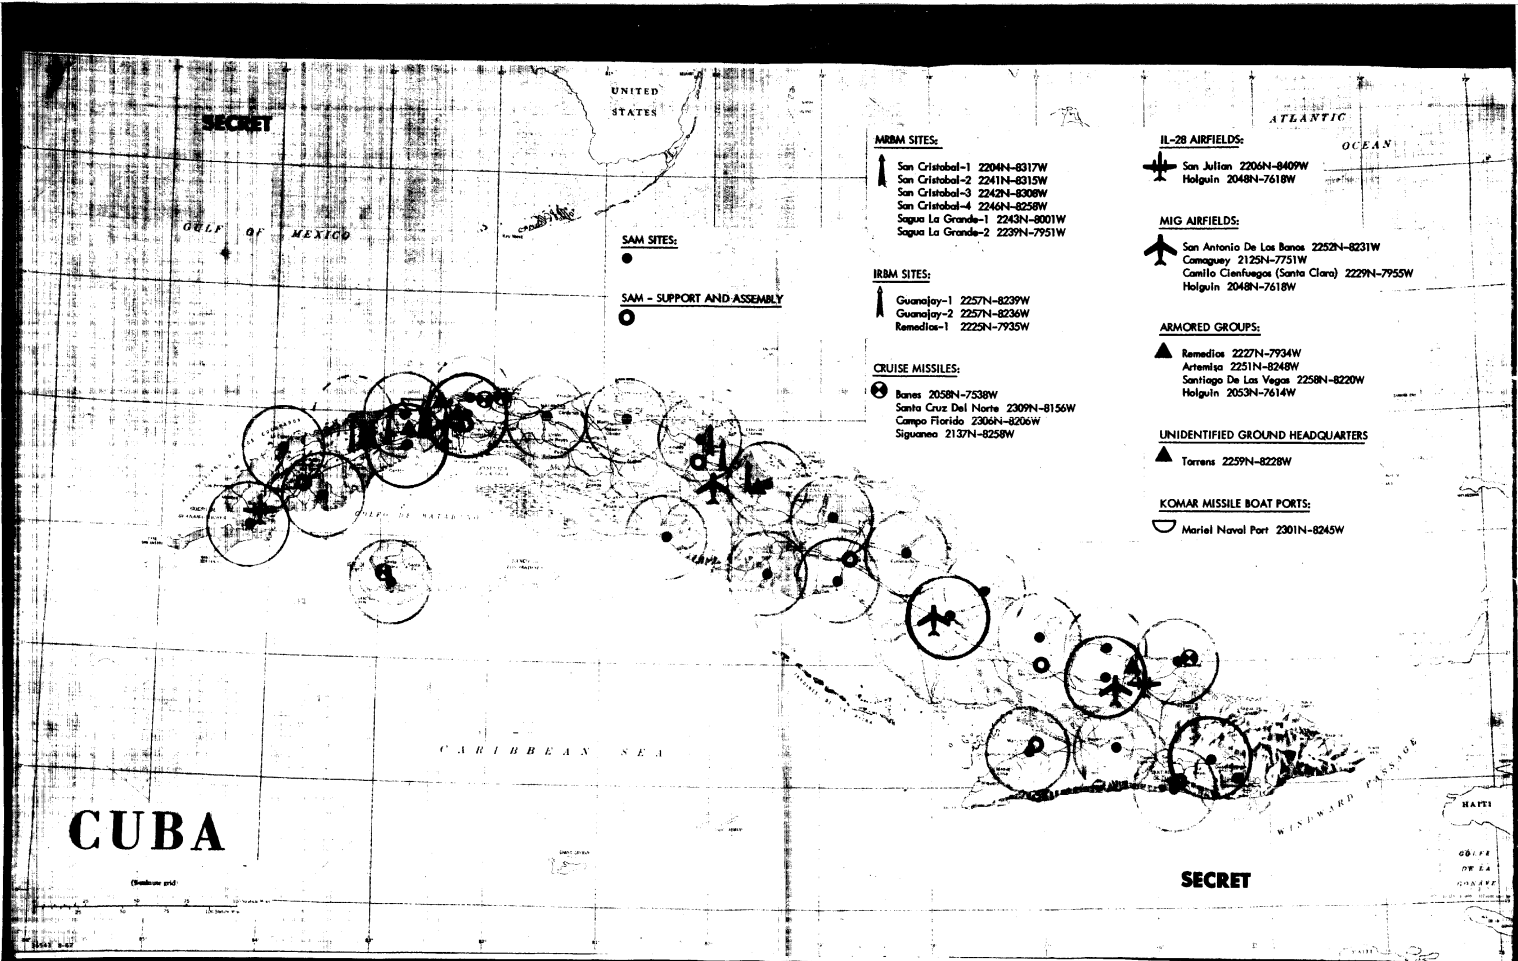

Declassified in Part - Sanitized Copy Approved for Release 2012/04/09 : CIA-RDP84-00499R000400040193-6

IDENTIFIABLE MILESTONES OF SOMET MILITARY BUILDUP IN CUBA

SAM Sites:

- SAN JULIAN
- SANTA LUCIA
- LA COLOMA
- BAHIA HONDA
- SIGUANEA
- MARIEL
- HAVANA
- MATANZAS
- DELEITE
- CIENFUEGOS
- SAYUGA LA GRANDE
- CAIBARIEN
- SANCTI SPIRITUS
- CHAMBAS
- CIEGO DE AVILA
- ESMERALDA
- SENADO
- MANZANILLO
- MANATI
- CHAPARRA
- JIGUANI
- SANTIAGO DE CUBA
- LOS ANGELES
- CABANAS

WEST
 EAST
 ENLIGHTENMENT

KEY

ORIENTAL

ORIENTED BY THE EAST

NEGATION

Page Denied

15 - all but

21 22 23 24 25
12 13 14 15 16
17 18 19 20 21
22 23 24 25 26

MIRBM-23-MIRBM
↑

My name

Page Denied

IDENTIFIABLE MILESTONES OF SOVIET MILITARY PREPARATION IN CUBA

SAM Sites:

WEST
79
EAST
ENLIGHTENMENT

- SAN JULIAN
- SANTA LUCIA
- LA COLOMA
- BAHIA HONDA
- SIGUANEA
- MARIEL
- HAVANA
- MATANZAS
- DELEITE
- CIENFUEGOS
- SAYUGA LA GRANDE
- CAIBARIEN
- SANCTI SPIRITUS
- CHAMBAS
- CIEGO DE AVILA
- ESMERALDA
- SENADO
- MANZANILLO
- MANATI
- CHAFARRA
- JIGUANI
- SANTIAGO DE CUBA
- LOS ANGELES
- CABANAS

SAM Sites:

- SAN JULIAN
- SANTA LUCIA
- LA COLOMA
- BAHIA HONDA
- SIGUANEA
- MARIEL
- HAVANA
- MATANZAS
- DELEITE
- CIENFUEGOS
- SAN GUA LA GRANDE
- CAIBARIEN
- SANCTI SPIRITUS
- CRAMBAS
- CIEGO DE AVILA
- ESMERALDA
- SENADO
- MANZANILLO
- MANATI
- CHAFARRA
- JIGUANI
- SANTIAGO DE CUBA
- LOS ANGELES
- CABANAS