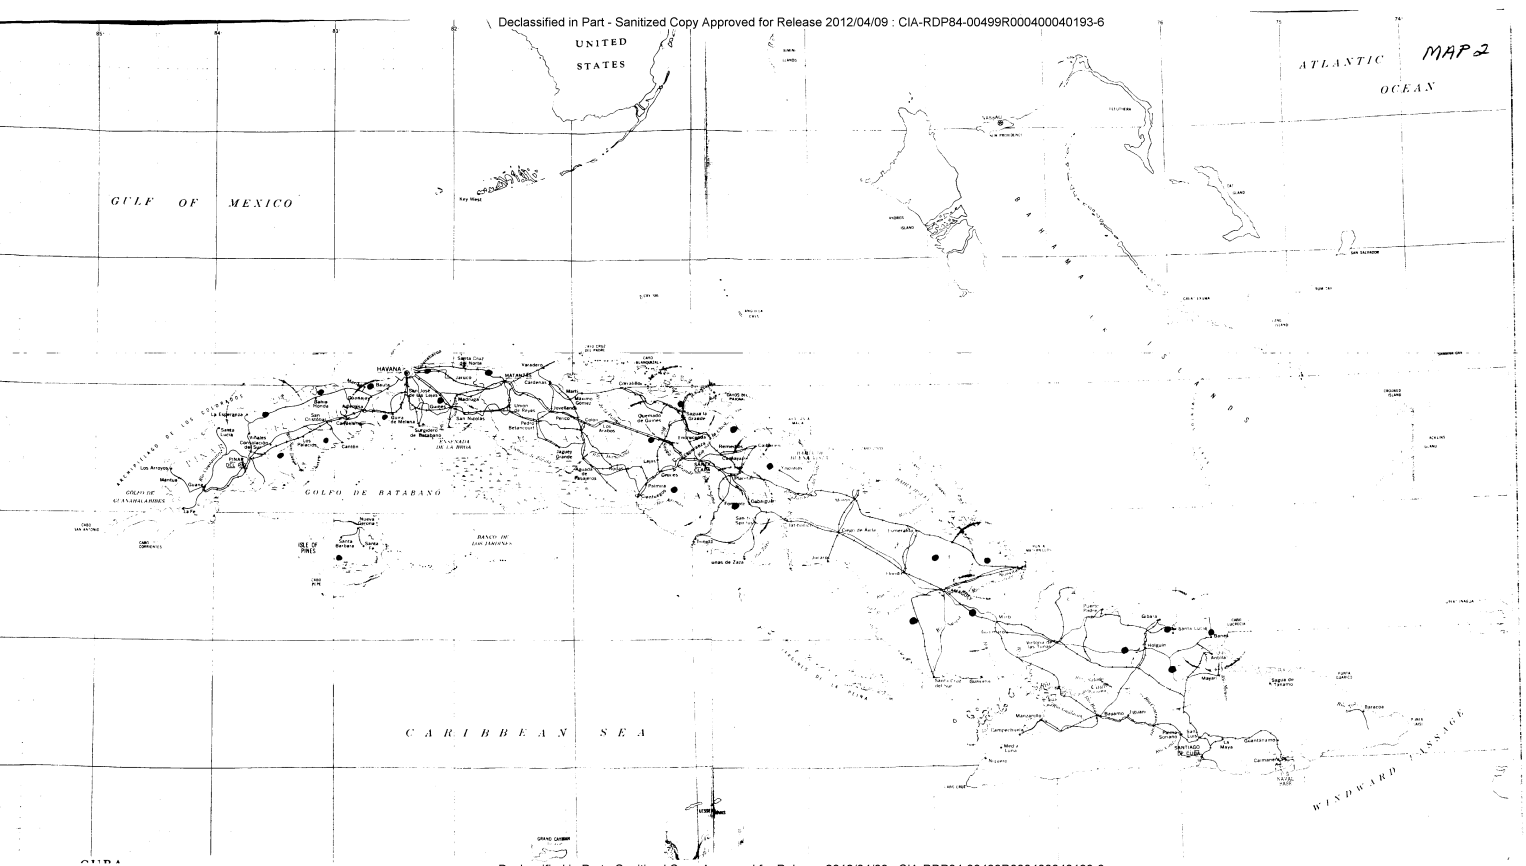

Declassified in Part - Sanitized Copy Approved for Release 2012/04/09 : CIA-RDP84-00499R000400040193-6

Declassified in Part - Sanitized Copy Approved for Release 2012/04/09 : CIA-RDP84-00499R000400040193-6