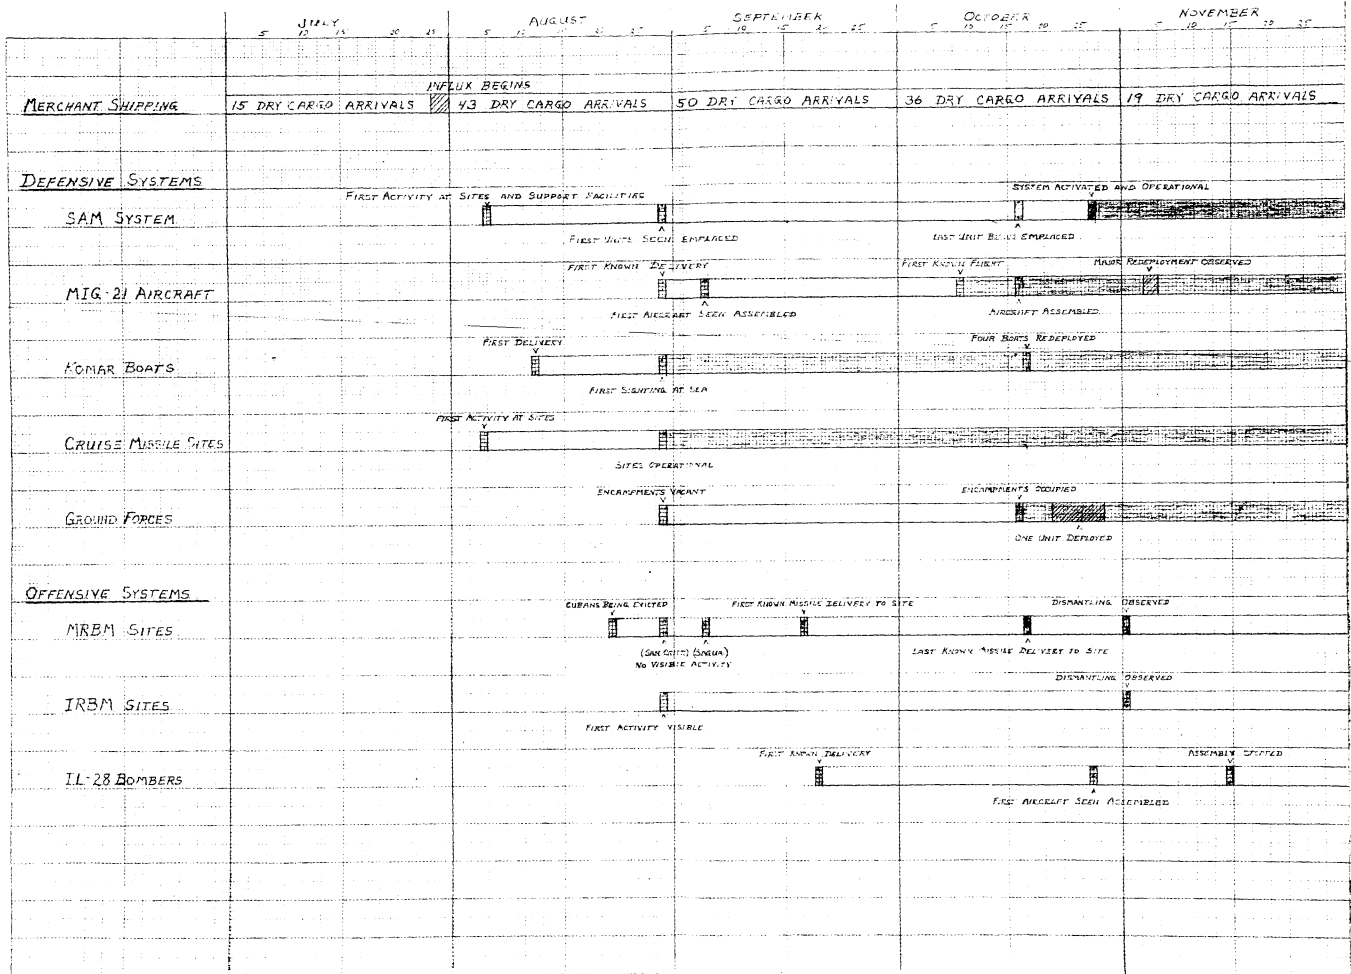

IDENTIFIABLE MILESTONES OF SOVIET MILITARY PREPARATION IN CUBA