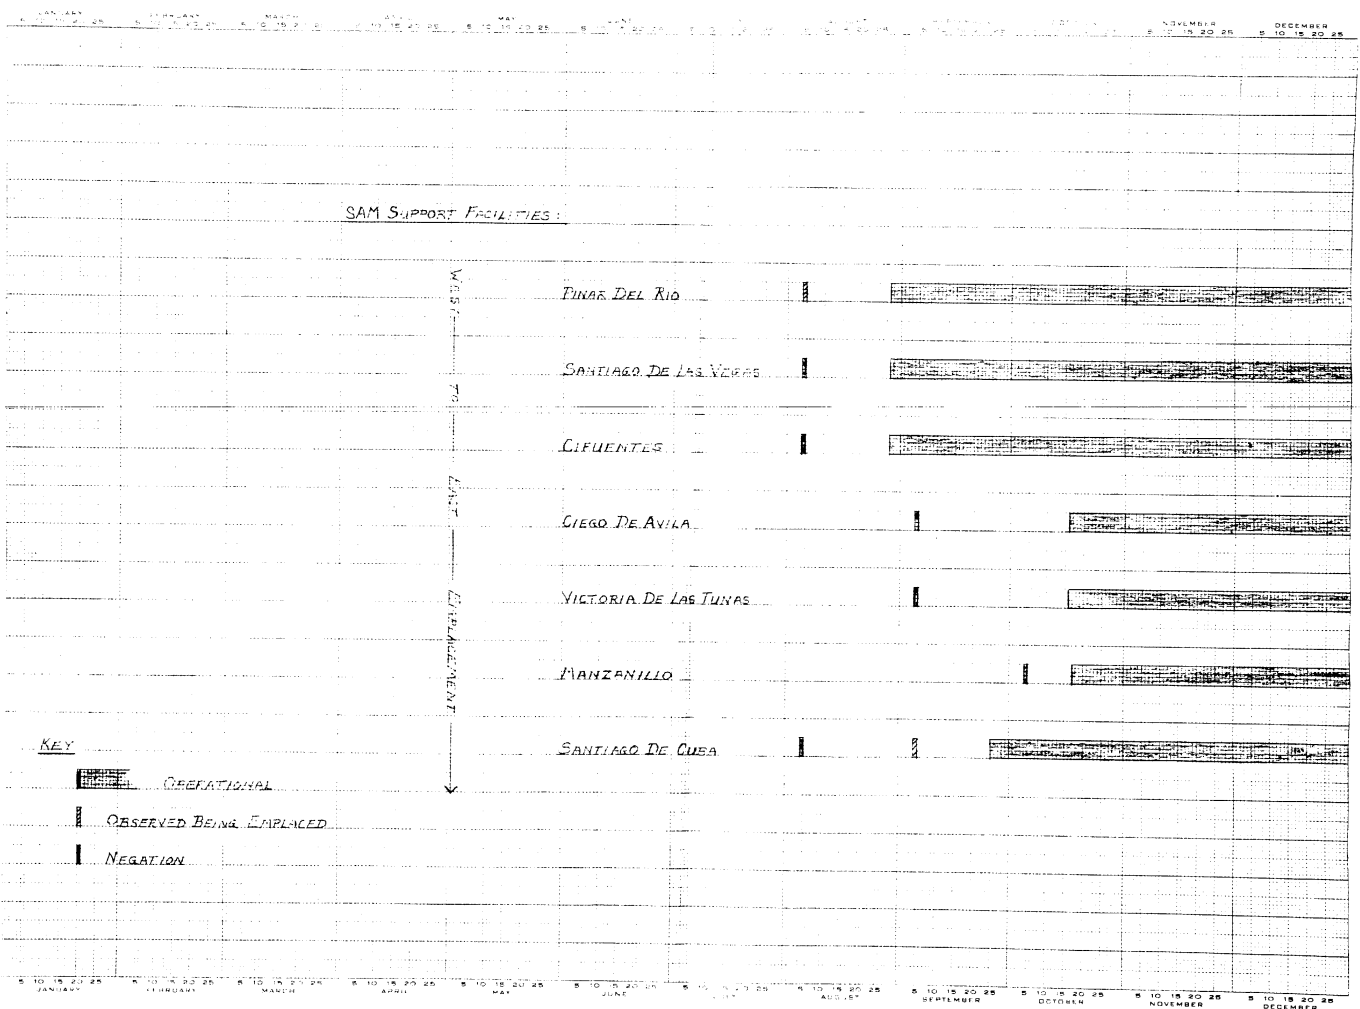

SAM Sites:

- SAN JULIAN
- SANTA LUCIA
- LA COLOMA
- BAHIA HONDA
- SIGUANEA
- MARIEL
- HAVANA
- MATANZAS
- DELEITE
- CIENFUEGOS
- SAN GUA LA GRANDE
- CAIBARIEN
- SANCTI SPIRITUS
- CRAMBAS
- CIEGO DE AVILA
- ESMERALDA
- SENADO
- MANZANILLO
- MANATI
- CHAFARRA
- JIGUANI
- SANTIAGO DE CUBA
- LOS ANGELES
- CABANAS

CHRONOLOGY OF CUBAN EVENTS 1958 - 1962

1958 1959 1960 1961 1962
J F M A M J J A S O N D J F M A M J J A S O N D J F M A M J J A S O N D J F M A M J J A S O N D

CHRONOLOGY OF CUBAN EVENTS 1958 - 1962

1958 1959 1960 1961 1962
J F M A M J J A S O N D J F M A M J J A S O N D J F M A M J J A S O N D J F M A M J J A S O N D J F M A M J J A S O N D

CHRONOLOGY OF CUBAN EVENTS 1958-1962

1958												1959												1960												1961												1962											
J	F	M	A	M	J	J	A	S	O	N	D	J	F	M	A	M	J	J	A	S	O	N	D	J	F	M	A	M	J	J	A	S	O	N	D	J	F	M	A	M	J	J	A	S	O	N	D												

CHRONOLOGY OF CUBAN EVENTS 1958-1962

1958 1959 1960 1961 1962
J F M A M J J A S O N D J F M A M J J A S O N D J F M A M J J A S O N D J F M A M J J A S O N D J F M A M J J A S O N D

CHRONOLOGY OF CUBAN EVENTS 1958 - 1962