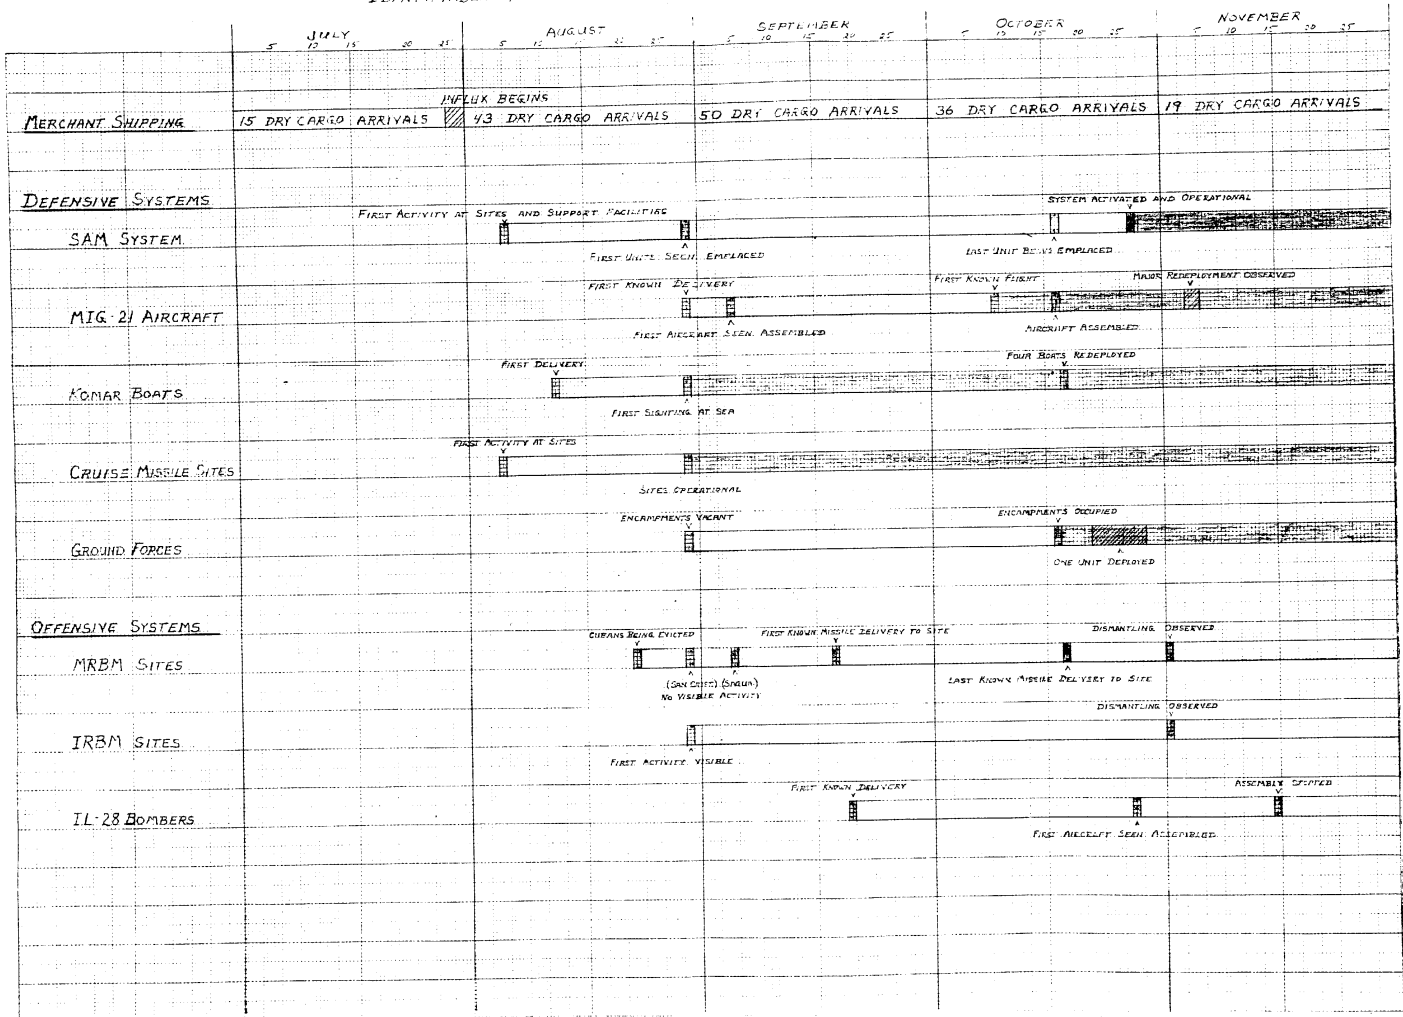

IDENTIFIABLE MILESTONES OF SOMET MILITARY BUILDUP IN CUBA