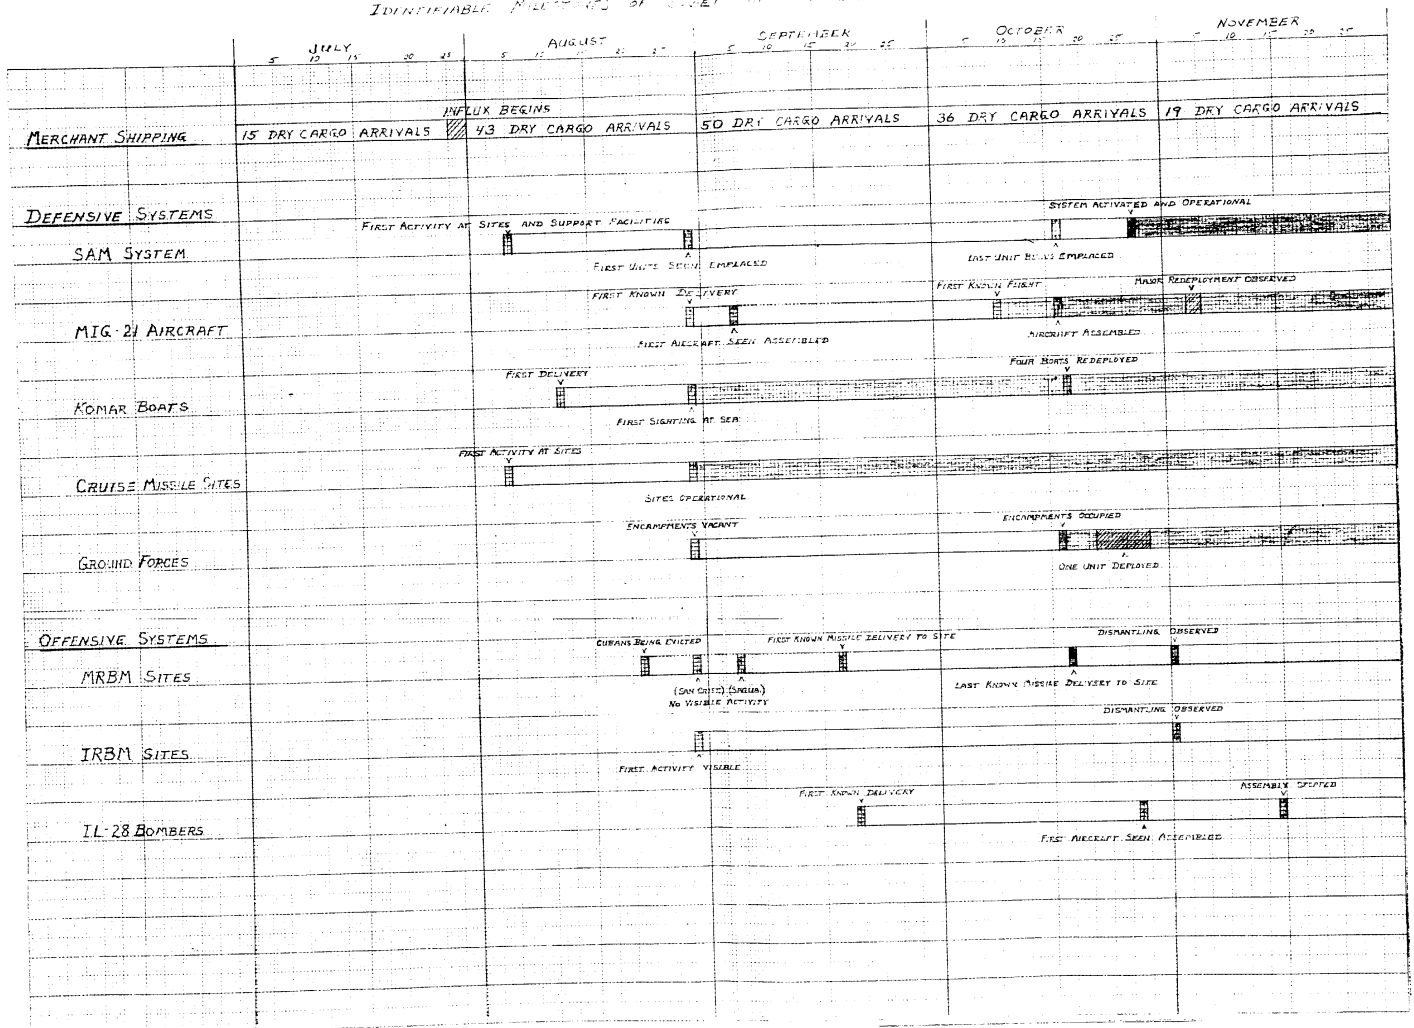

IDENTIFIABLE MILITARY OF NORTH VIETNAM, 1964-1975