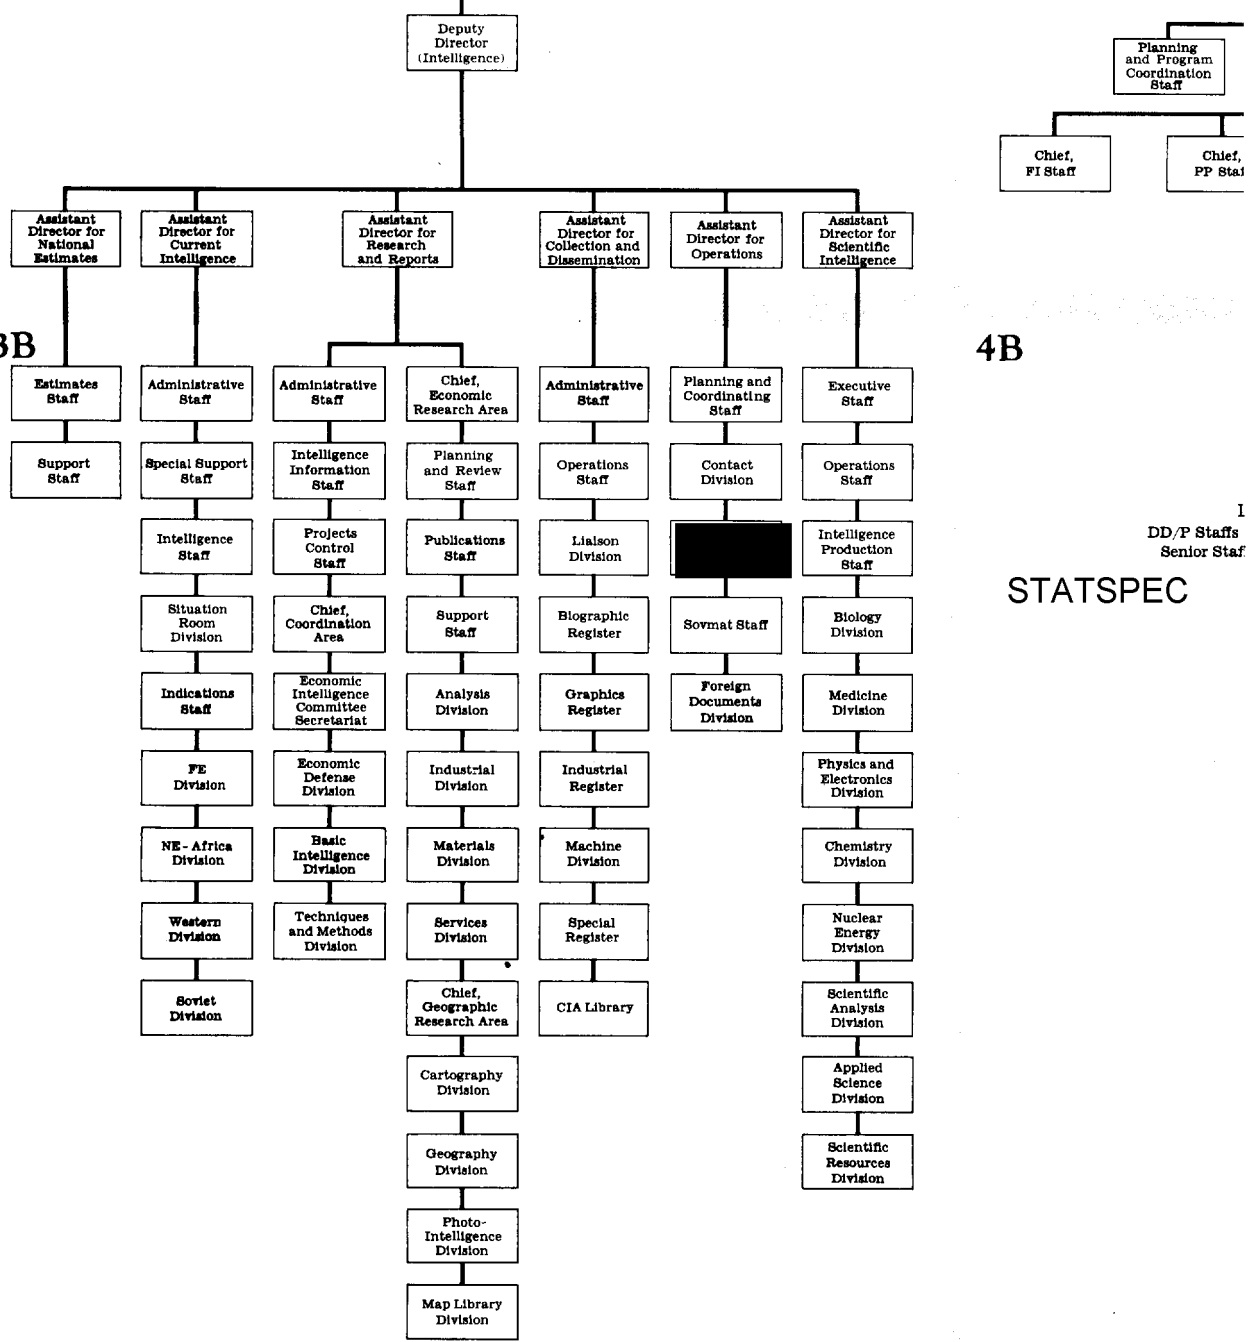

S

3A

4A

3B

4B

DD/P Staffs
Senior Staff

STATSPEC