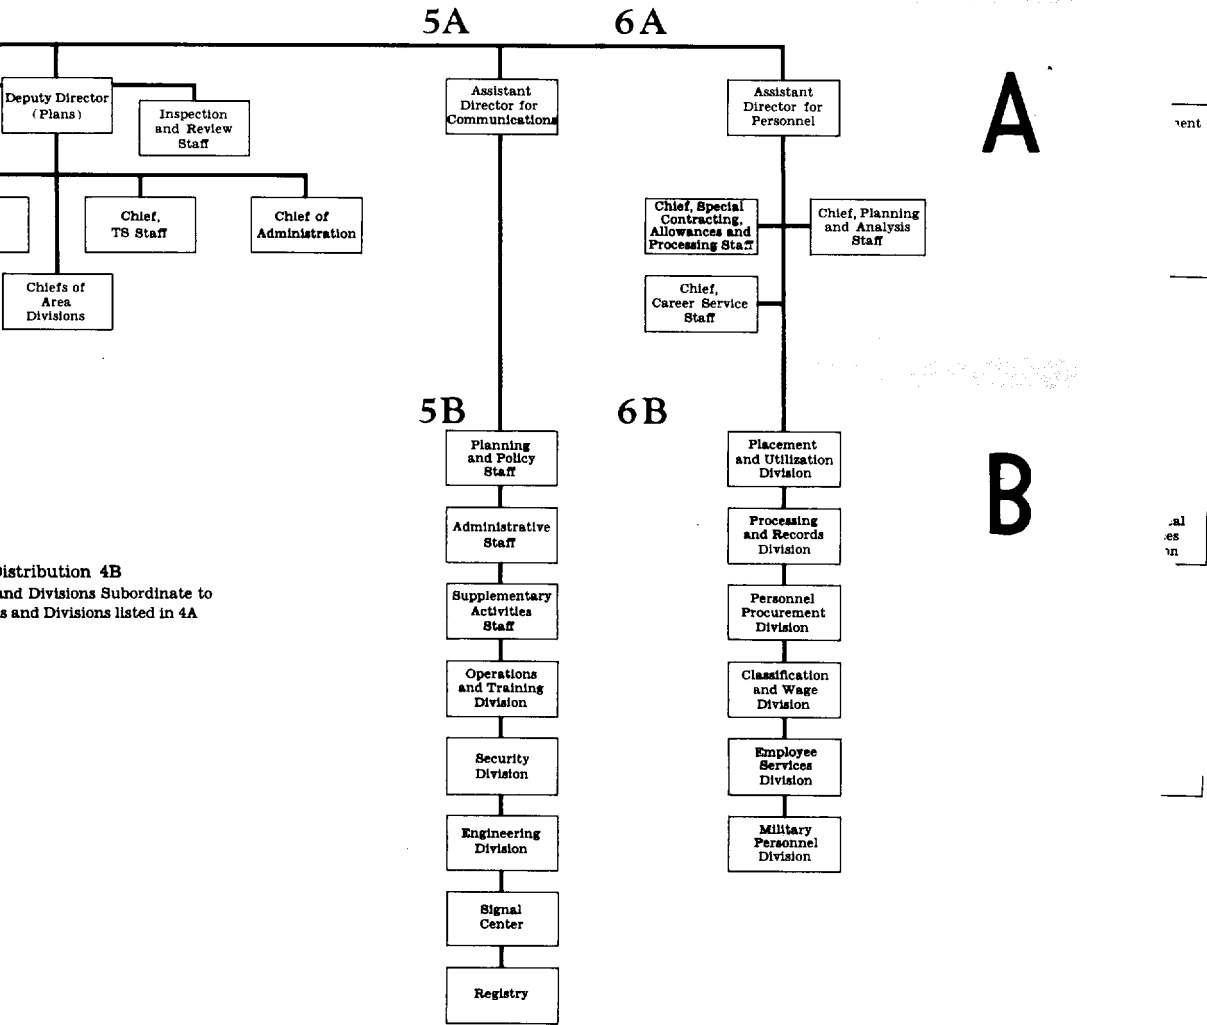

3A

4A

3B

4B

DD/P Staffs
Senior Staff

STATSPEC

SECRET

Figure 1

CHANGE 1

GENERAL
30 NOVEMBER 1954

25X1A

000302

Approved For Release 2001/08/01 : CIA-RDP84-00022R000400190050-6
DISTRIBUTION CHART
 (For Distribution Purposes Only)

1151: CA 2-34

SECRET

25X1A

SECRET

Figure 1
12 FEBRUARY 1954