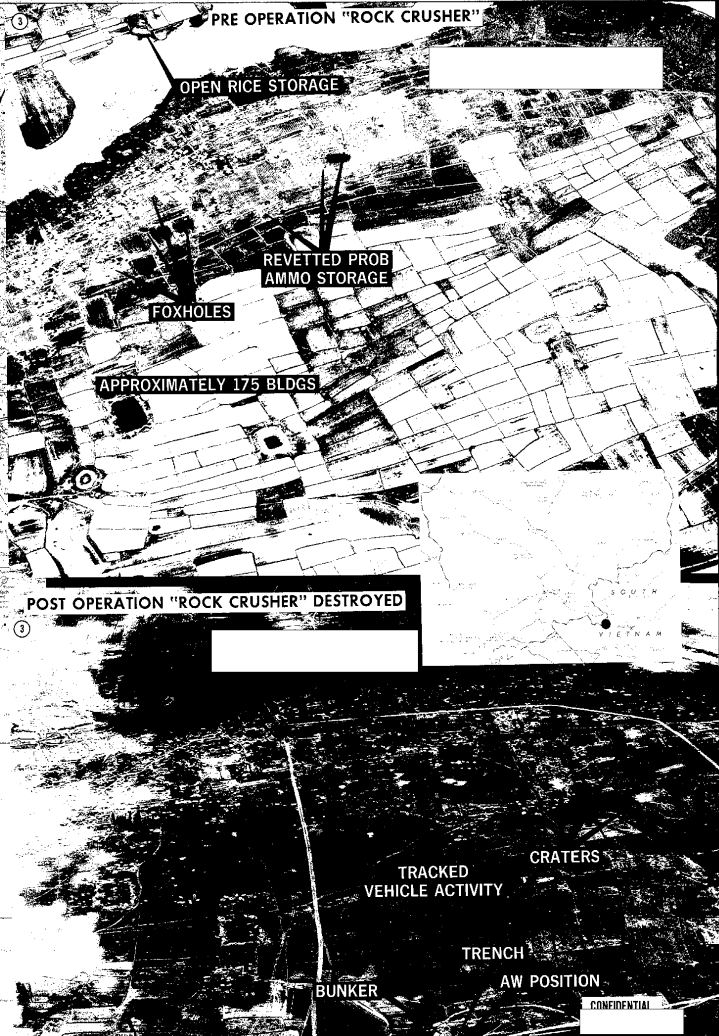

CONFIDENTIAL

VC/NVA HEADQUARTERS COMPLEX PARROT'S BEAK, CAMBODIA 11-03N 106-08E

NATIONAL PHOTOGRAPHIC
INTERPRETATION CENTER

25X1

25X1

25X1

25X1

REPRODUCTION OF THIS DOCUMENT IN
WHOLE OR IN PART IS PROHIBITED
EXCEPT WITH THE PERMISSION OF THE
OFFICE OF ORIGIN.