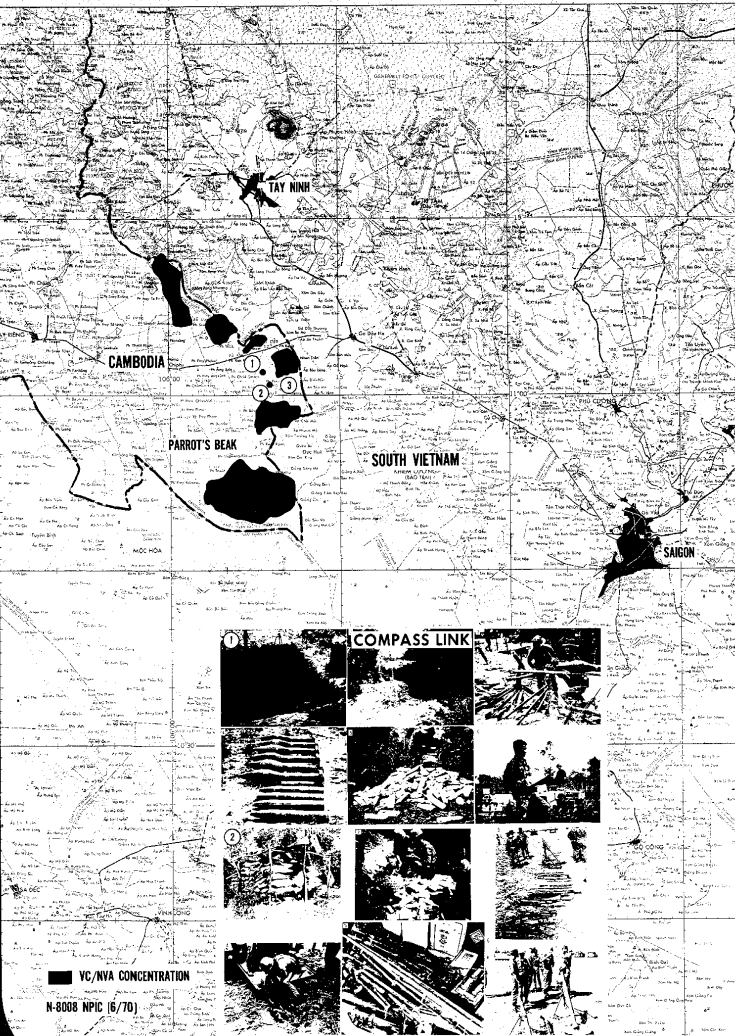

CONFIDENTIAL

VC/NVA HEADQUARTERS COMPLEX PARROT'S BEAK, CAMBODIA 11-03N 106-08E

NATIONAL PHOTOGRAPHIC
INTERPRETATION CENTER

25X1

25X1

25X1

25X1

REPRODUCTION OF THIS DOCUMENT IN
WHOLE OR IN PART IS PROHIBITED
EXCEPT WITH THE PERMISSION OF THE
OFFICE OF ORIGIN.