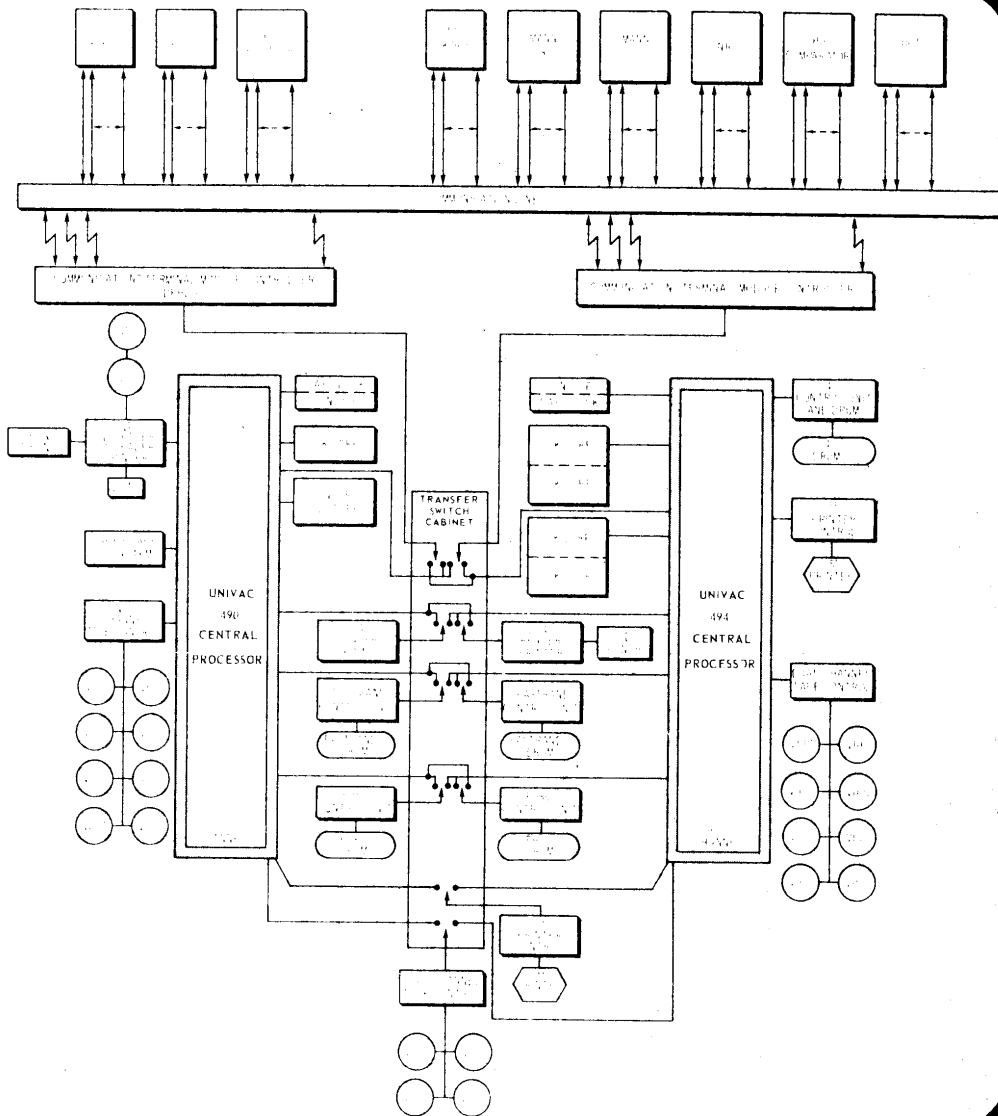

SECRET

PSG/AID COMPUTER
FACILITY BATCH
PROCESSING
REMOTE
ACCESS
MULTIPROCESSING
490/494 REAL
TIME COMPUTERS
JULY 1968

SECRET

N-1029 (7/68)

CONTROL NO.	_____
CLASSIFICATION	_____
TITLE	_____
REQUIRE	_____ <i>PSG/AID</i>
DATE COM	<i>29 July 68</i>

25X1