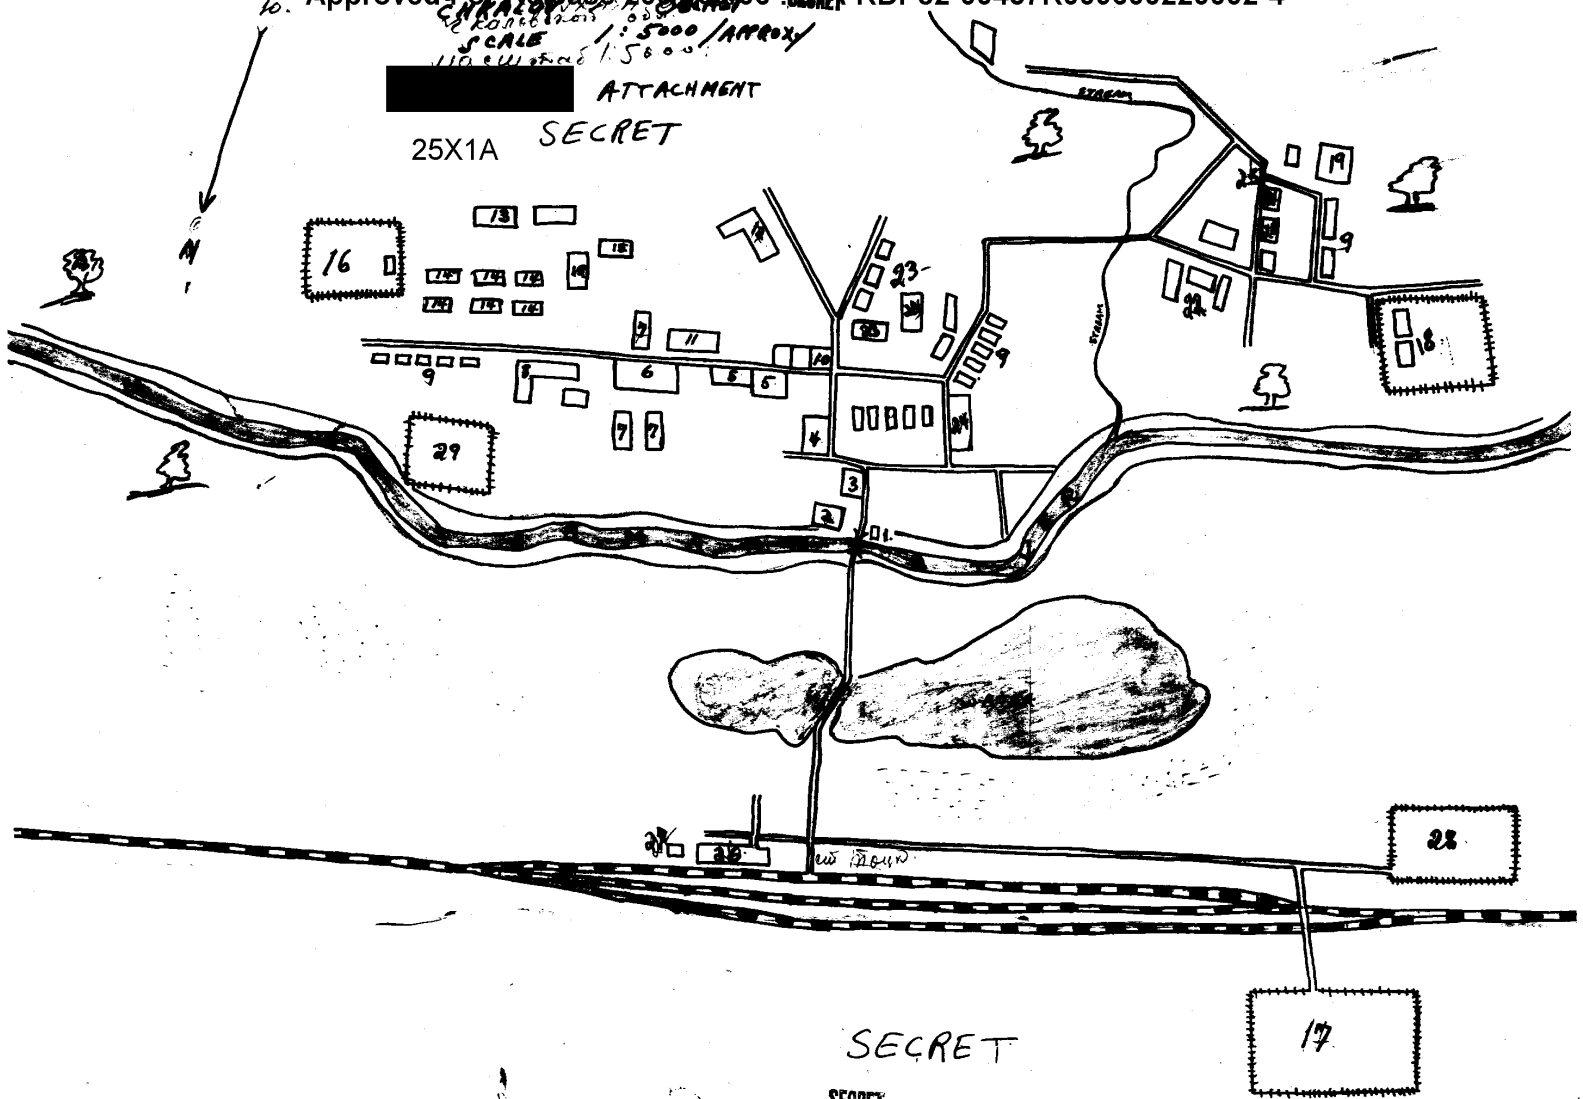

ATTACHMENT
25X1A SECRET

SECRET
SECRET

PLAN of ENCAMPMENT INSTALLATIONS IN TOTSKOPEL

Approved For Release 2001/03/06 : CIA-RDP82-00457R009600220002-4

SCALE 1:5000 APPROX

ATTACHMENT

25X1A SECRET

SECRET