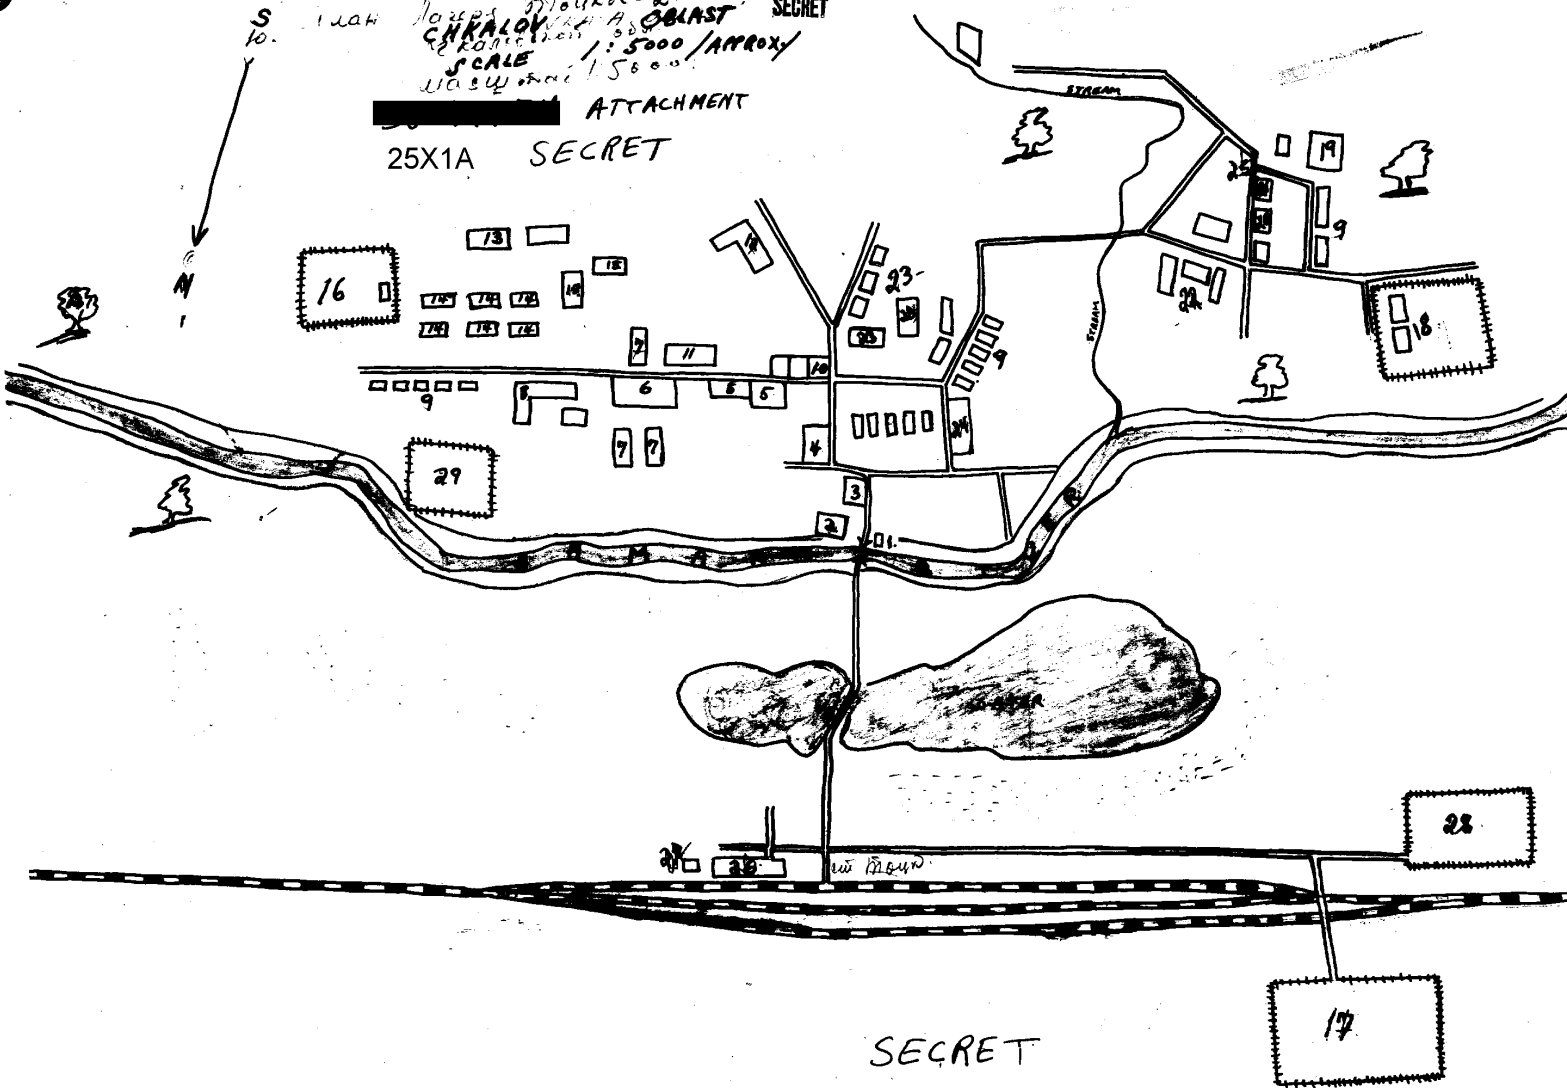

Approved For Release 2001/03/06 : CIA-RDP82-00457R009600220002-4

SECRET
CHRALOV OBLAST
SCALE 1:5000 APPROX
U.S. W. 1:5000

ATTACHMENT
25X1A SECRET

SECRET

SECRET