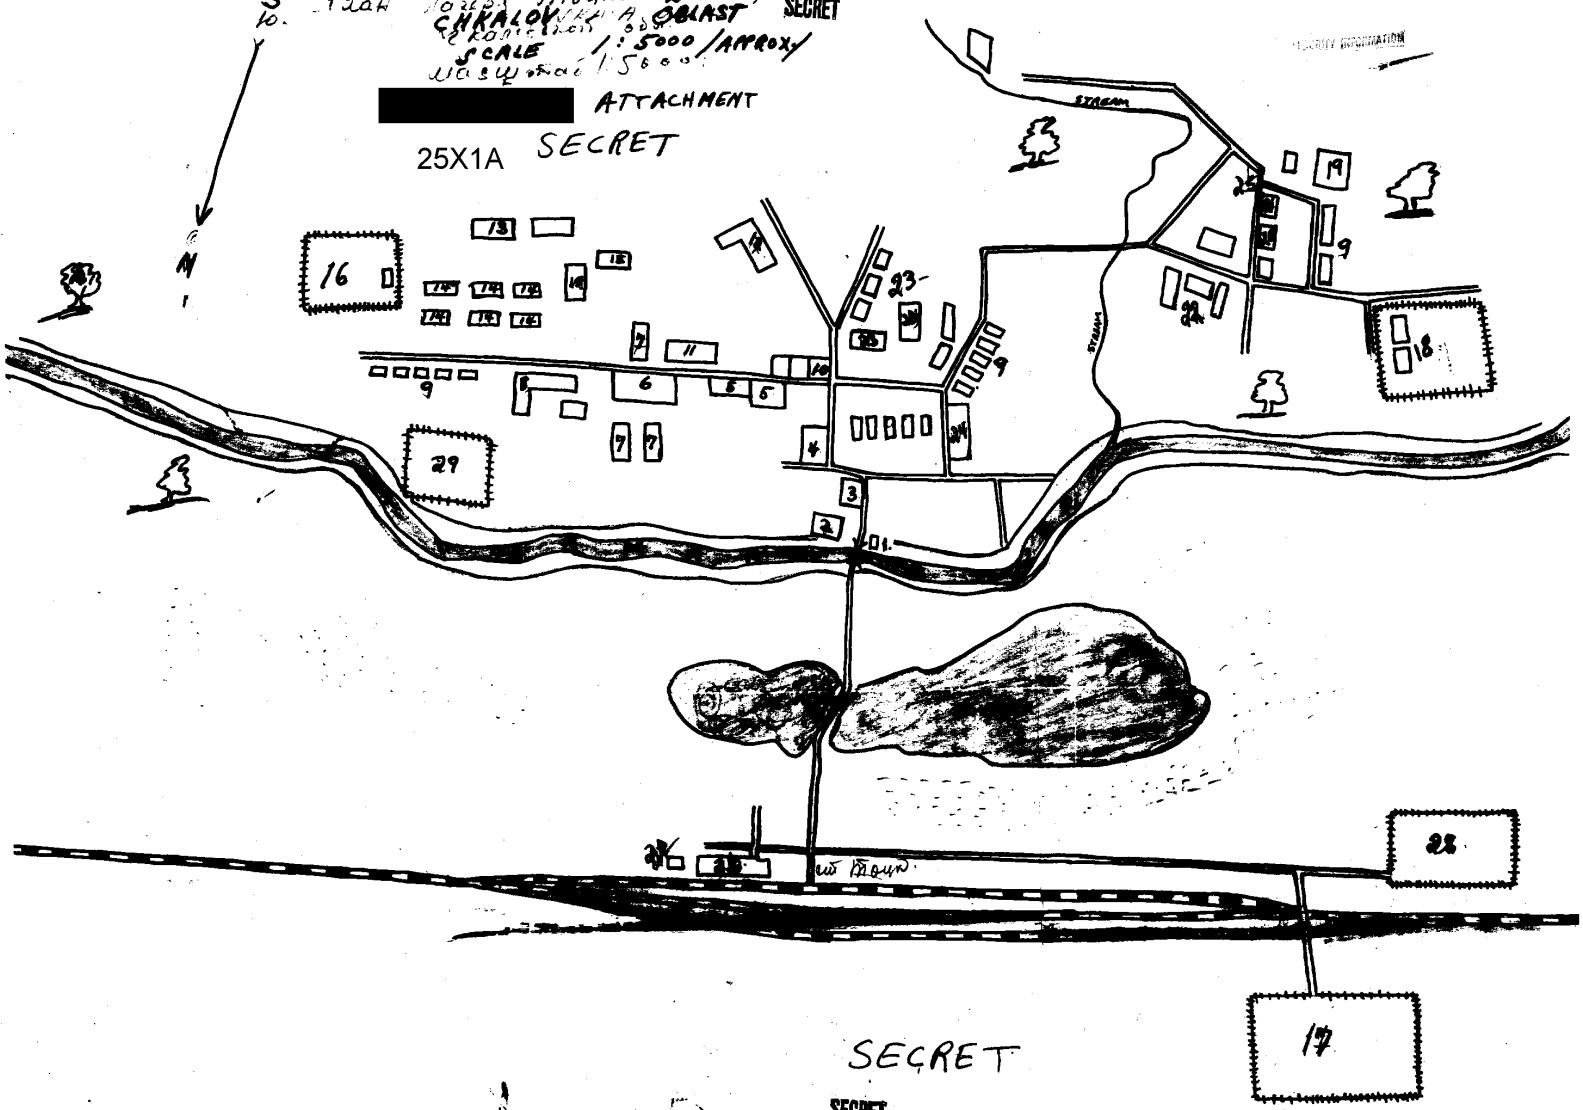

PLAN OF ENCAMPMENT INSTALLATIONS IN TOTSKOYE
Approved For Release 2001/03/06 : CIA-RDP82-00457R009600220002-4

CHRALOVKA OBLAST
SCALE 1:5000 / APPROX
WAS 156000

ATTACHMENT
25X1A SECRET

SECRET
SECRET