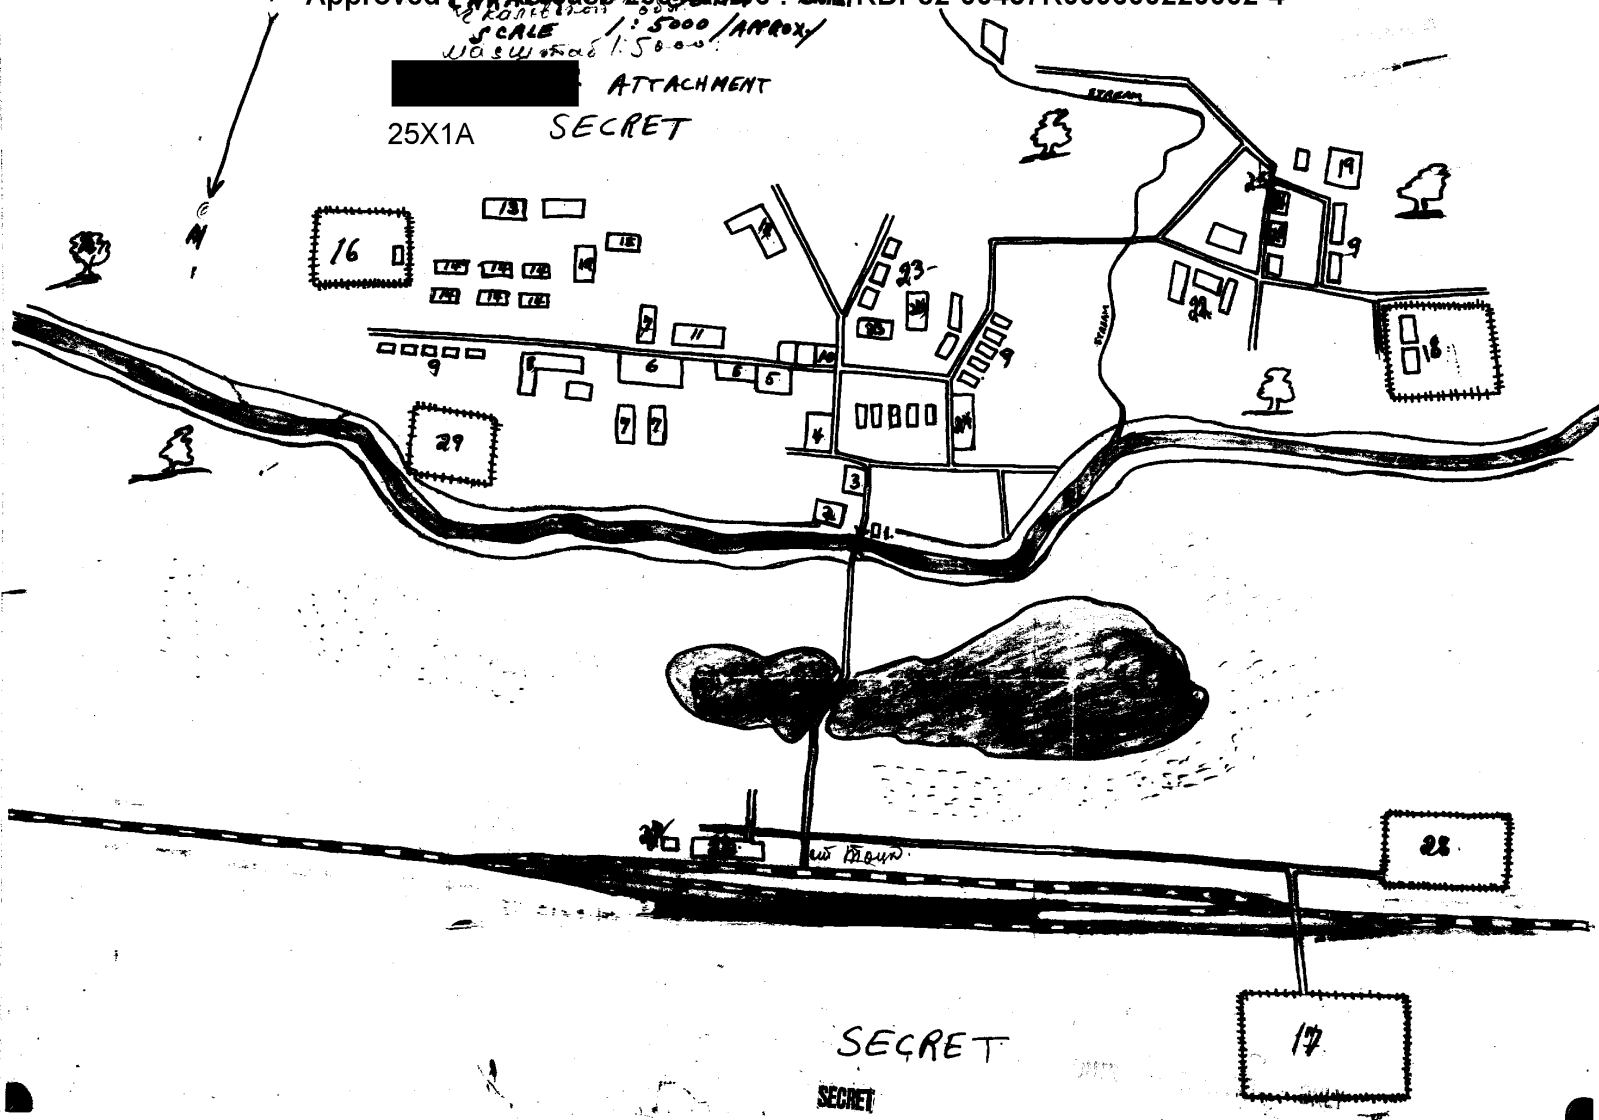

SECRET

SECRET

PLAN OF ENCAMPMENT INSTALLATIONS IN TOTSKOYE

Approved For Release 2001/03/06 : CIA-RDP82-00457R009600220002-4

SCALE 1:5000 APPROX

ATTACHMENT
25X1A SECRET

SECRET

SECRET