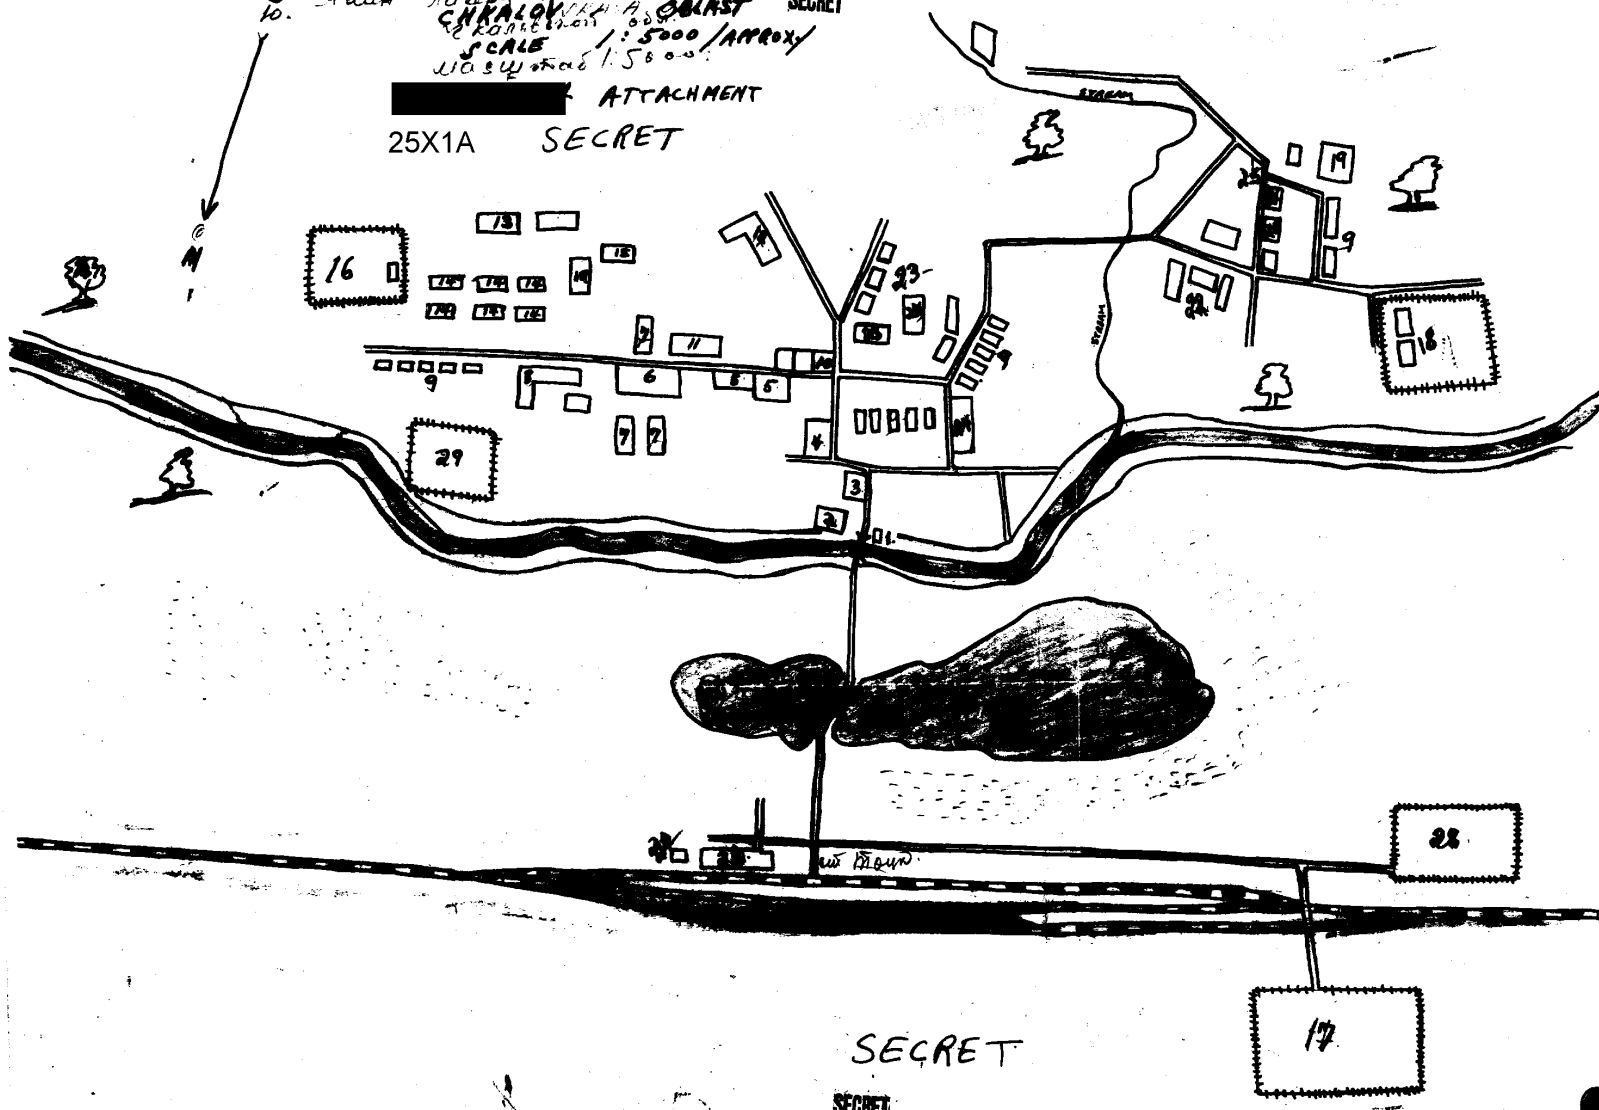

ATTACHMENT
25X1A
SECRET

SECRET

SECRET

PLAN of ENCAMPMENT INSTALLATIONS IN TOTSKOPE
Approved For Release 2001/03/06 : CIA-RDP82-00457R009600220002-4

SECRET
CHRALOV
SCALE 1:5000 APPROX
NO. 24

ATTACHMENT
25X1A SECRET