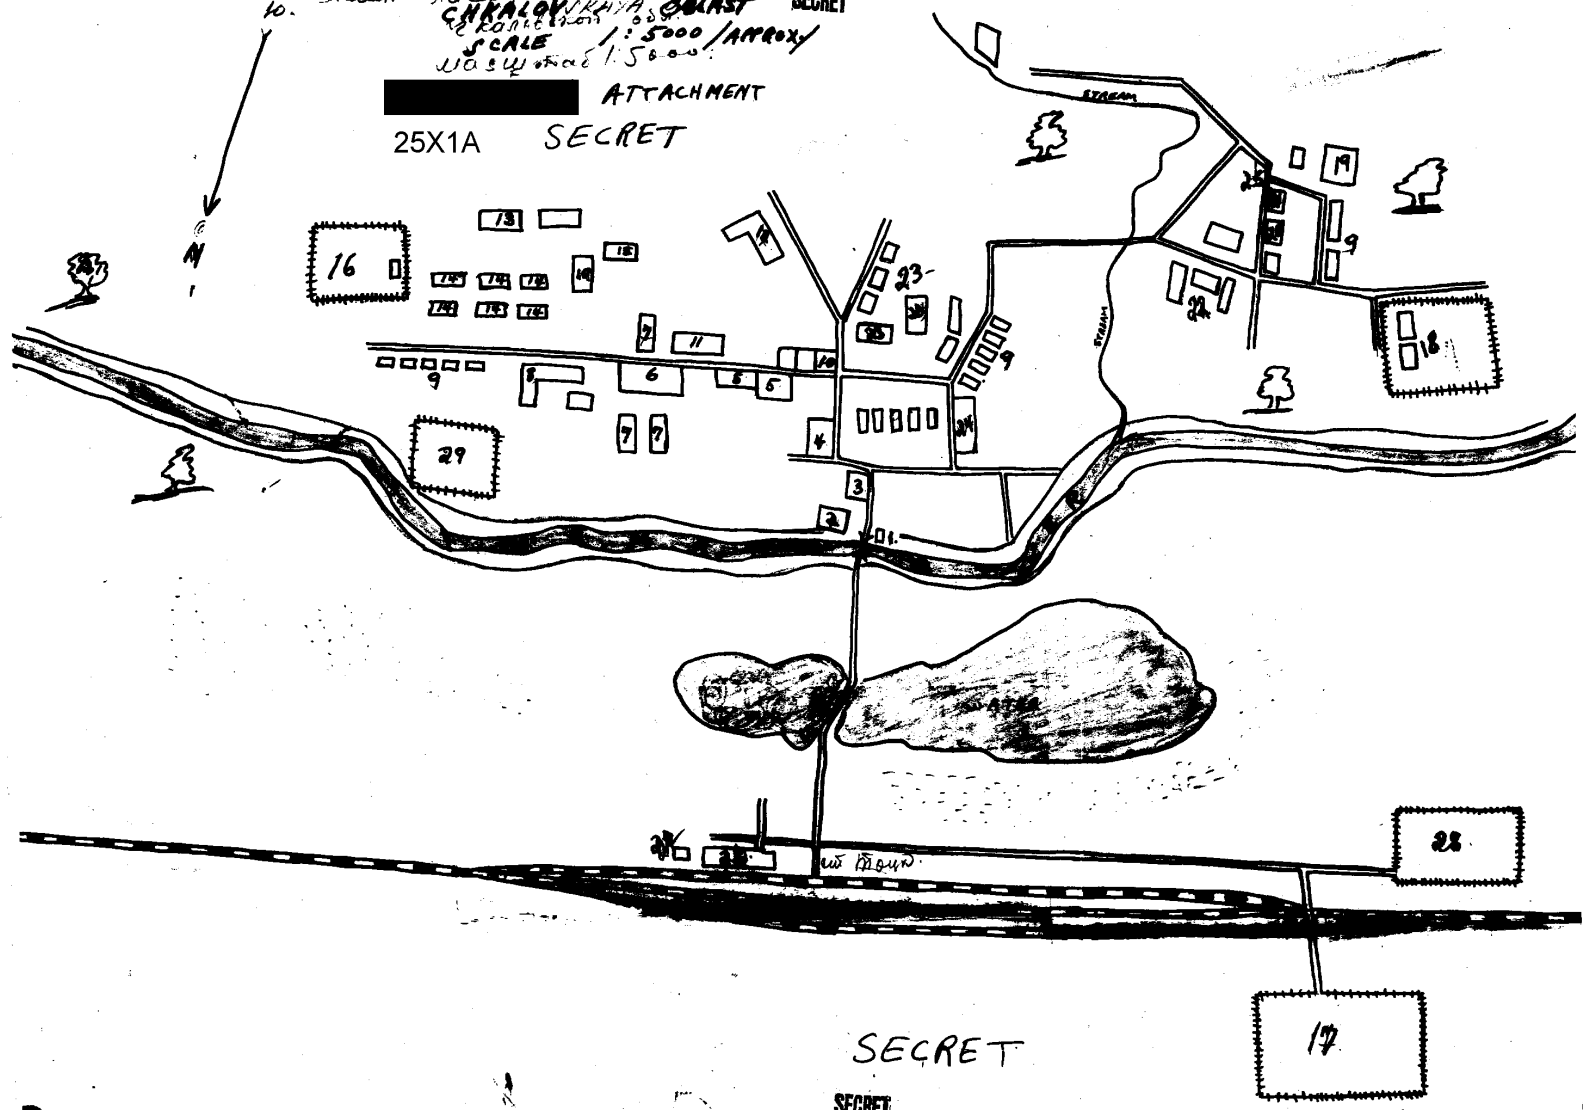

PLAN of ENCAMPMENT INSTALLATIONS IN TOTSKOYE
Approved For Release 2001/03/06 : CIA-RDP82-00457R009600220002-4
SECRET
CHRALOV / KHA / OBLAST
SCALE 1:5000 APPROX
WGS 84 UTM 11S 000000

ATTACHMENT
25X1A SECRET