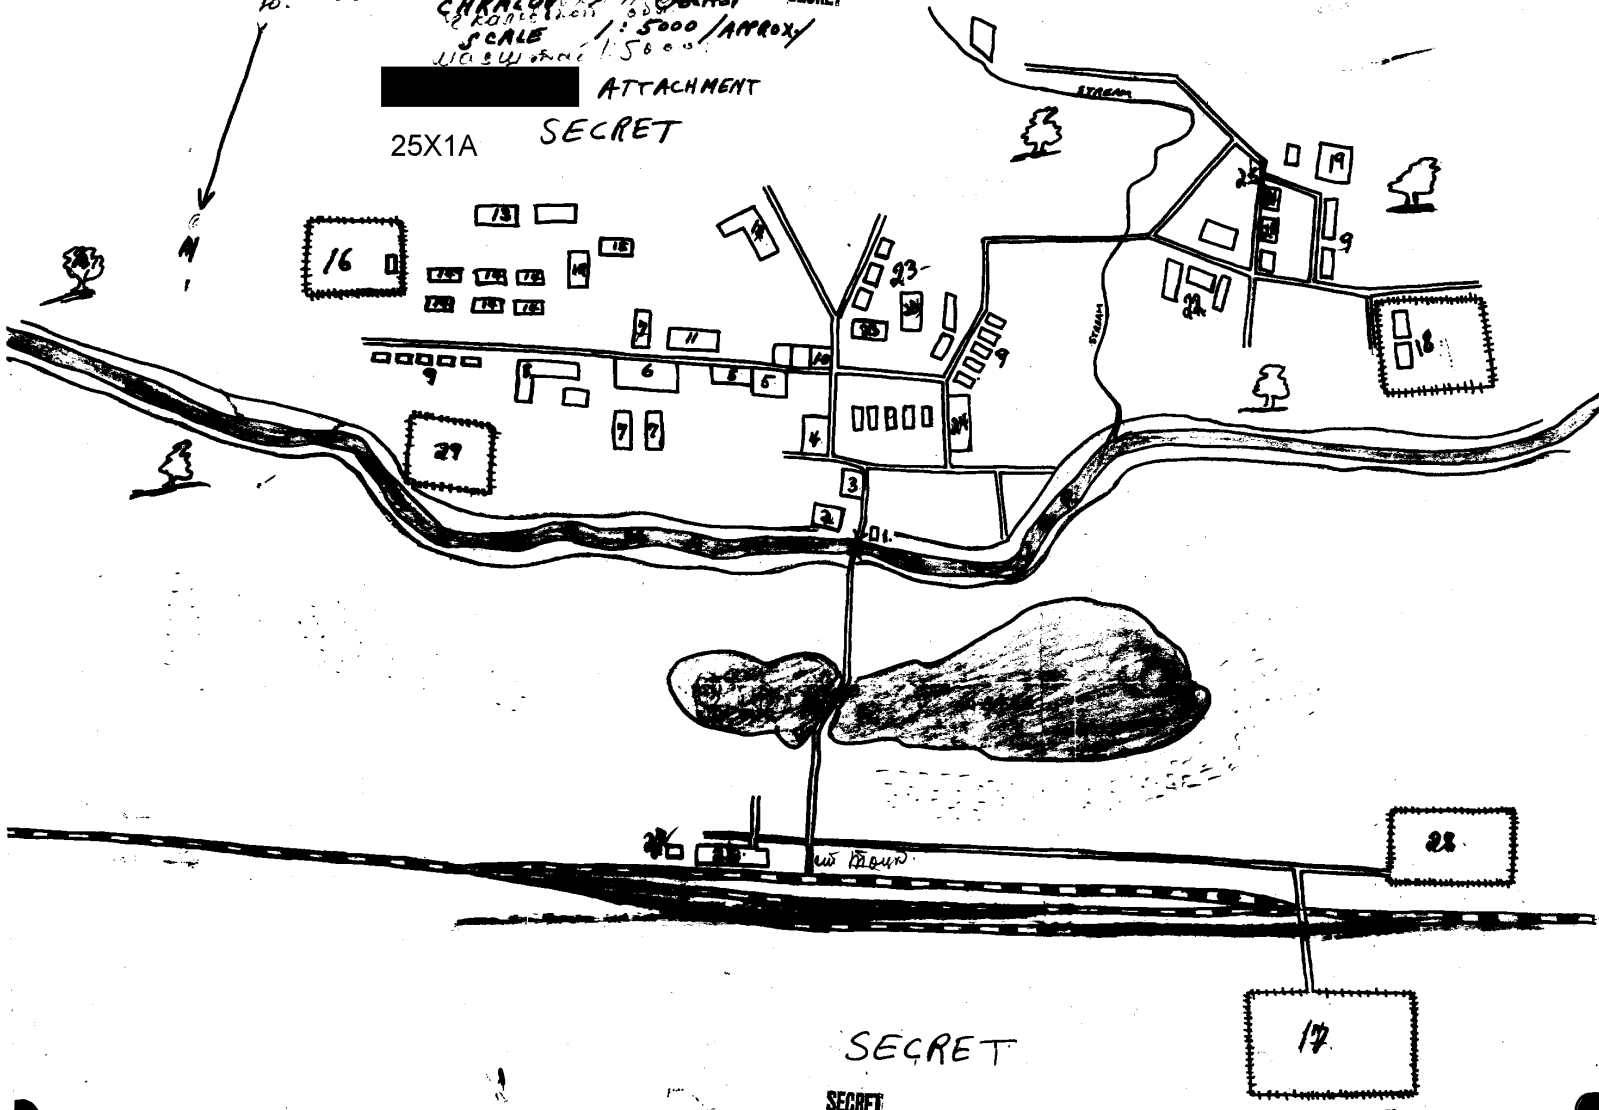

PLAN OF ENCAMPMENT INSTALLATIONS IN TOTSKOYE

Approved For Release 2001/03/06 : CIA-RDP82-00457R009600220002-4

CHARALOV
SCALE 1:5000 / APPROX
1:5000

ATTACHMENT
25X1A SECRET

SECRET
SECRET