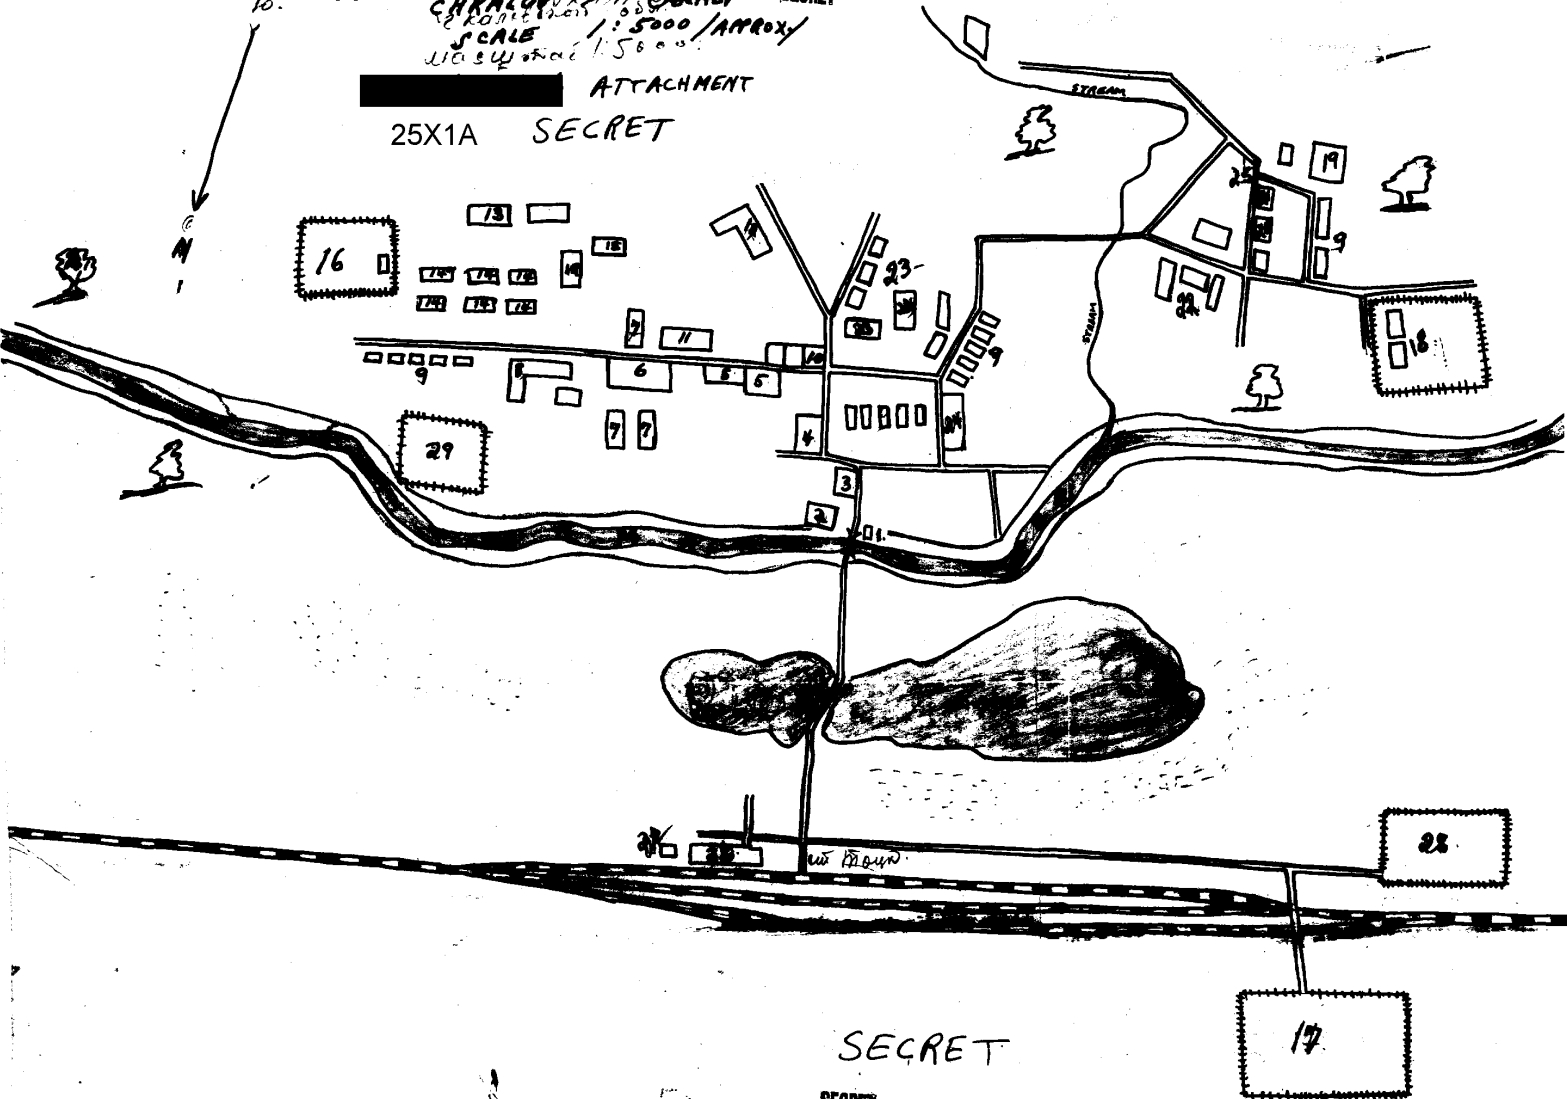

ATTACHMENT
25X1A SECRET

SECRET
SECRET

PLAN of ENCAMPMENT INSTALLATIONS IN TOTSKOVE

Approved For Release 2001/03/06 : CIA-RDP82-00457R009600220002-4

CHVALOVY PRINCYP
SCALE 1:5000/APPROX
U.S. W. 1:5000

ATTACHMENT
25X1A SECRET