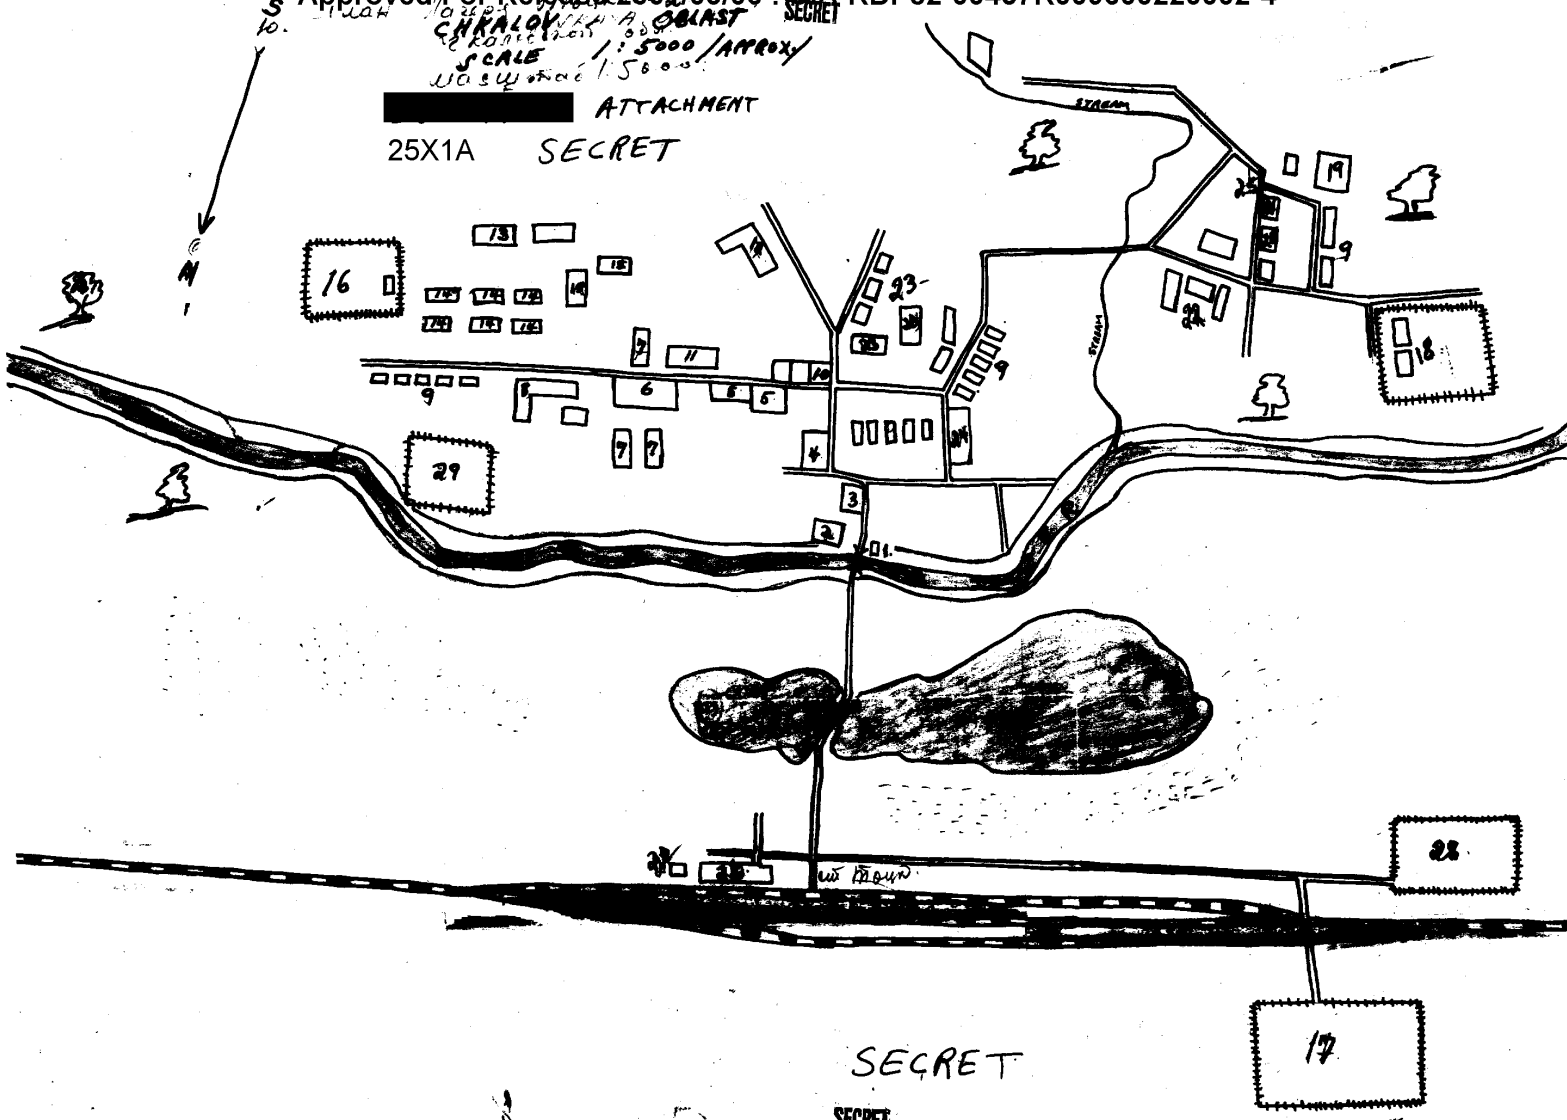

PLAN OF ENCAMPMENT INSTALLATIONS IN TOTSKOYE
Approved For Release 2001/03/06 : CIA-RDP82-00457R009600220002-4

CHRALOV OBLAST
SCALE 1:5000 APPROX
УАЗУРАК 156000

ATTACHMENT
25X1A SECRET

SECRET
SECRET