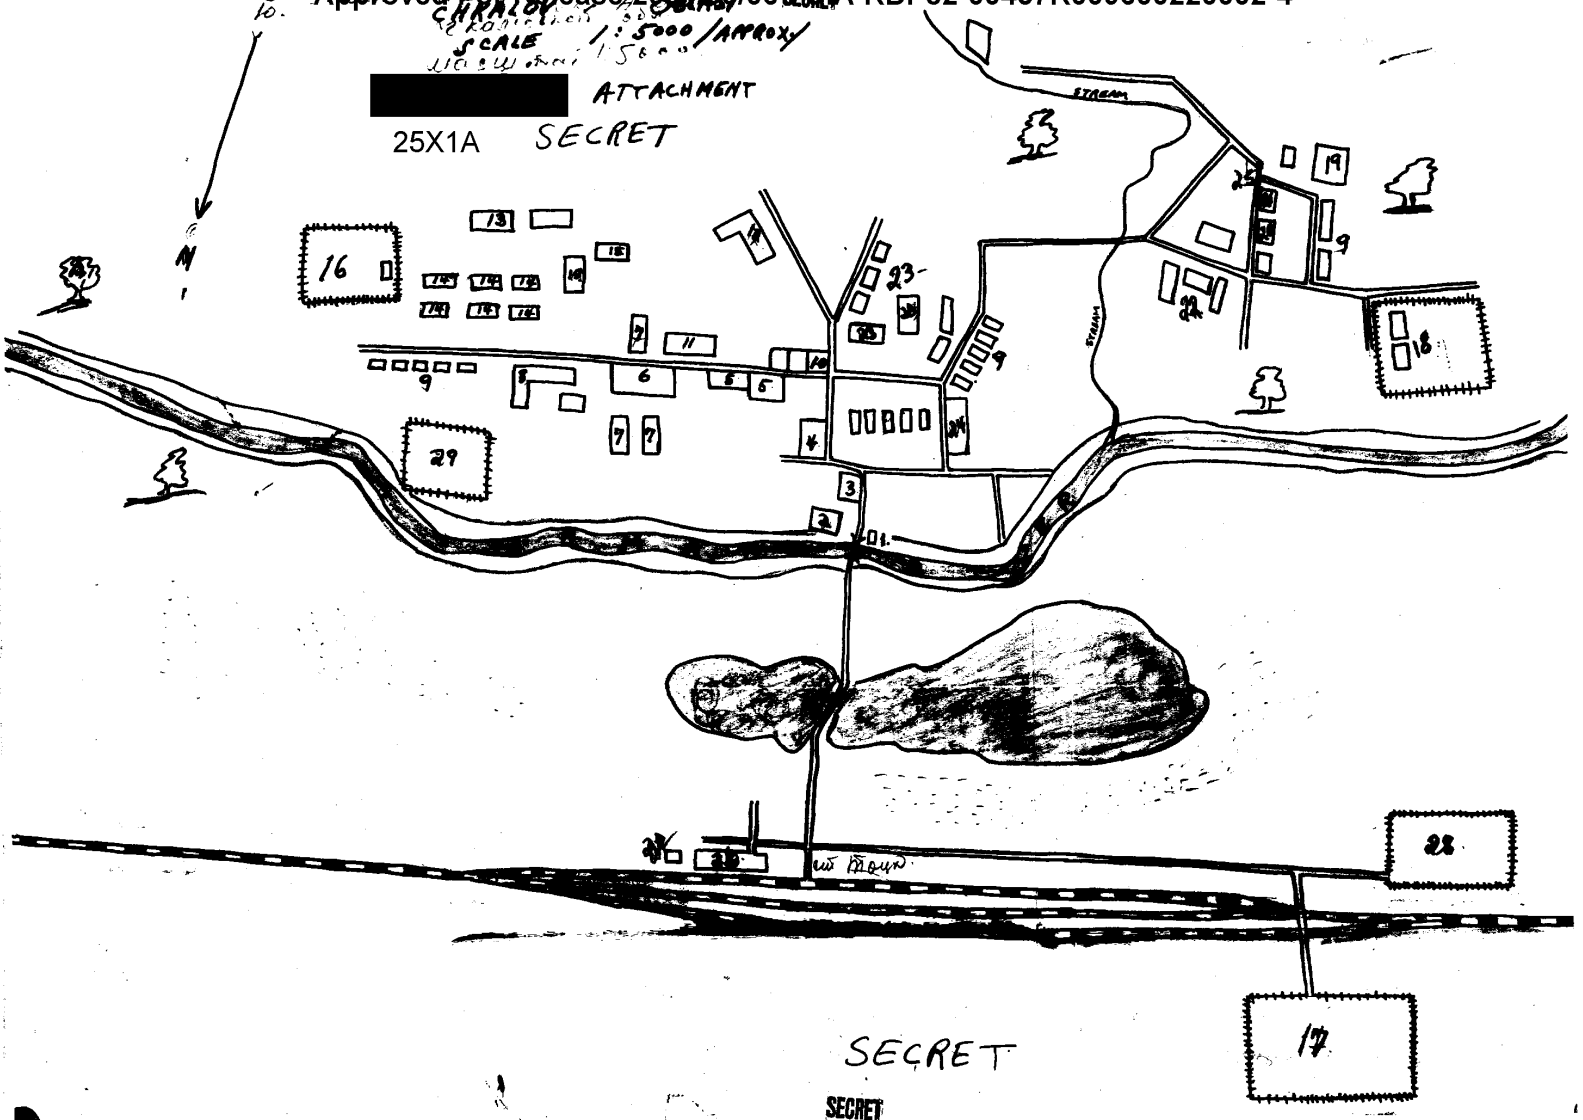

PLAN OF ENCAMPMENT INSTALLATIONS IN TOTSKOYE

Approved For Release 2001/03/06 : CIA-RDP82-00457R009600220002-4

SCALE 1:5000 APPROX

ATTACHMENT
25X1A SECRET

SECRET
SECRET