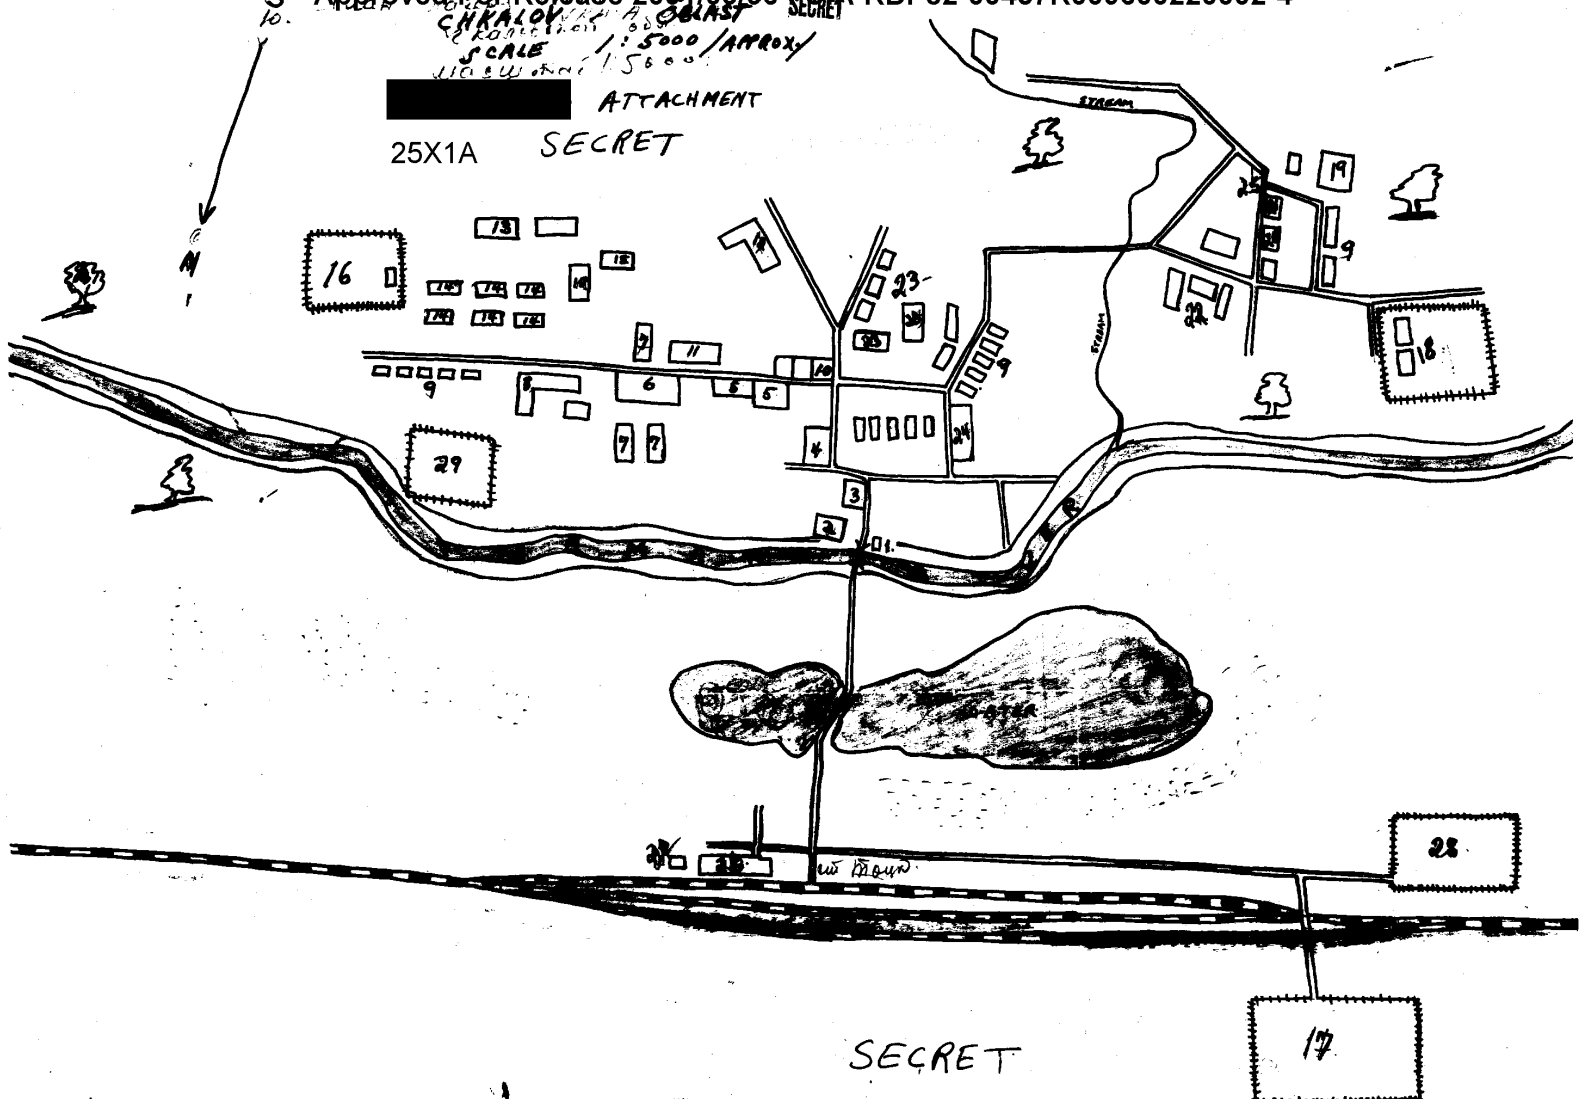

PLAN OF ENCAMPMENT INSTALLATIONS IN TOTSKOYE

Approved For Release 2001/03/06 : CIA-RDP82-00457R009600220002-4

CHKALOV
SCALE 1:5000 APPROX
1:5000

SECRET

ATTACHMENT

25X1A SECRET

SECRET

SECRET