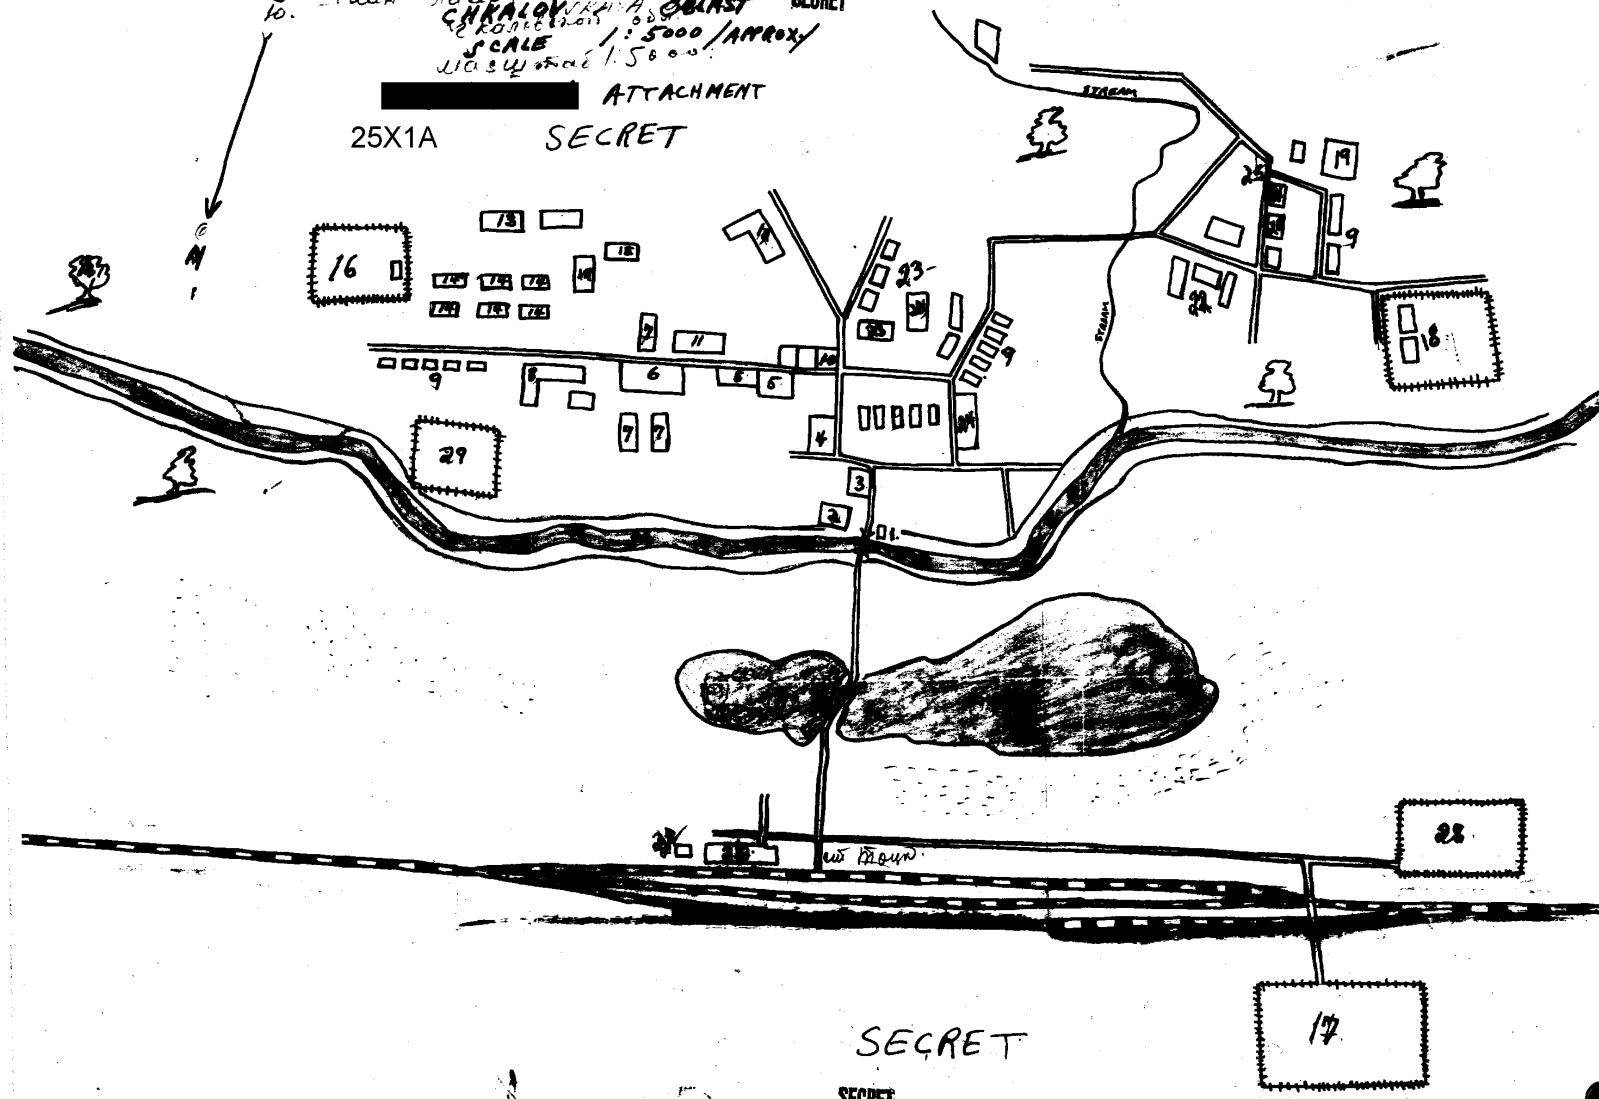

Approved For Release 2001/03/06 : CIA-RDP82-00457R009600220002-4

PLAN OF EQUIPMENT INSTALLATION IN TOTSKOYE
1.2.44 10.4.65
CHRALOVYKH A. OBLAST
SCALE 1:5000 APPROX
WAS 1:5000

SECRET

ATTACHMENT
25X1A SECRET