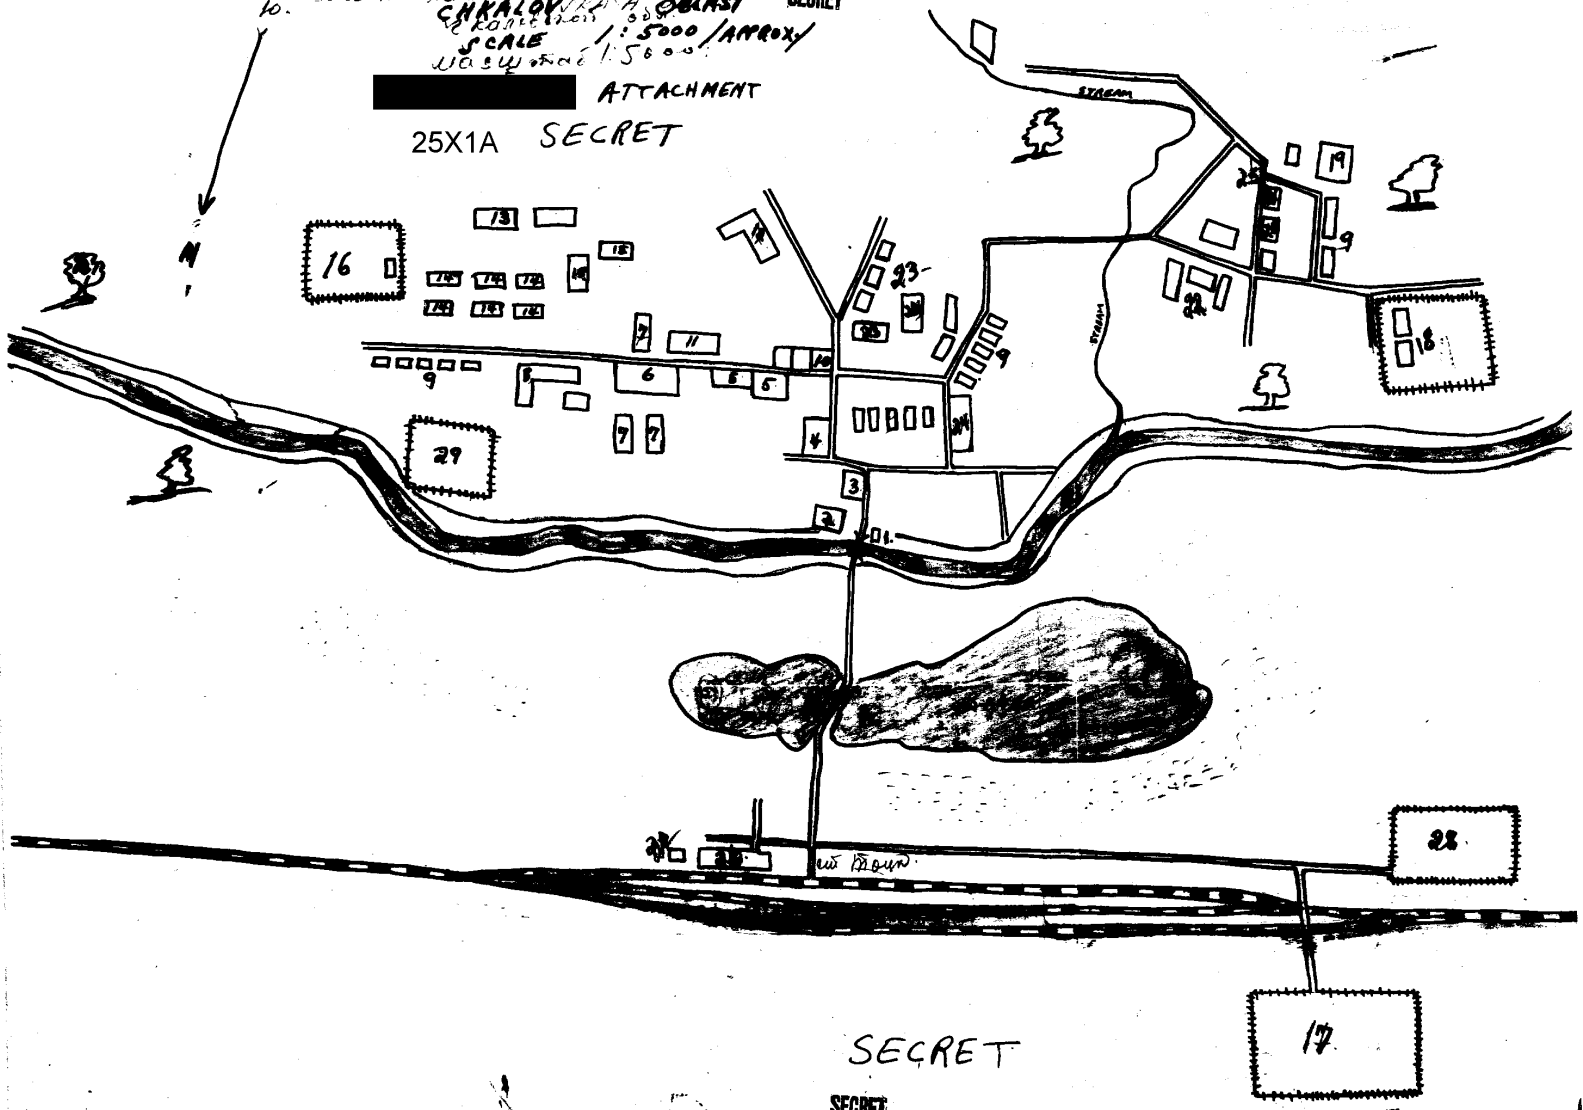

PLAN of ENCAMPMENT INSTALLATIONS IN TOTSKOYE
Approved For Release 2001/03/06 : CIA-RDP82-00457R009600220002-4

CHRALOVYI OBLAST
SCALE 1:5000 APPROX
U.S. W. 1:5000

ATTACHMENT
25X1A SECRET

SECRET
SECRET