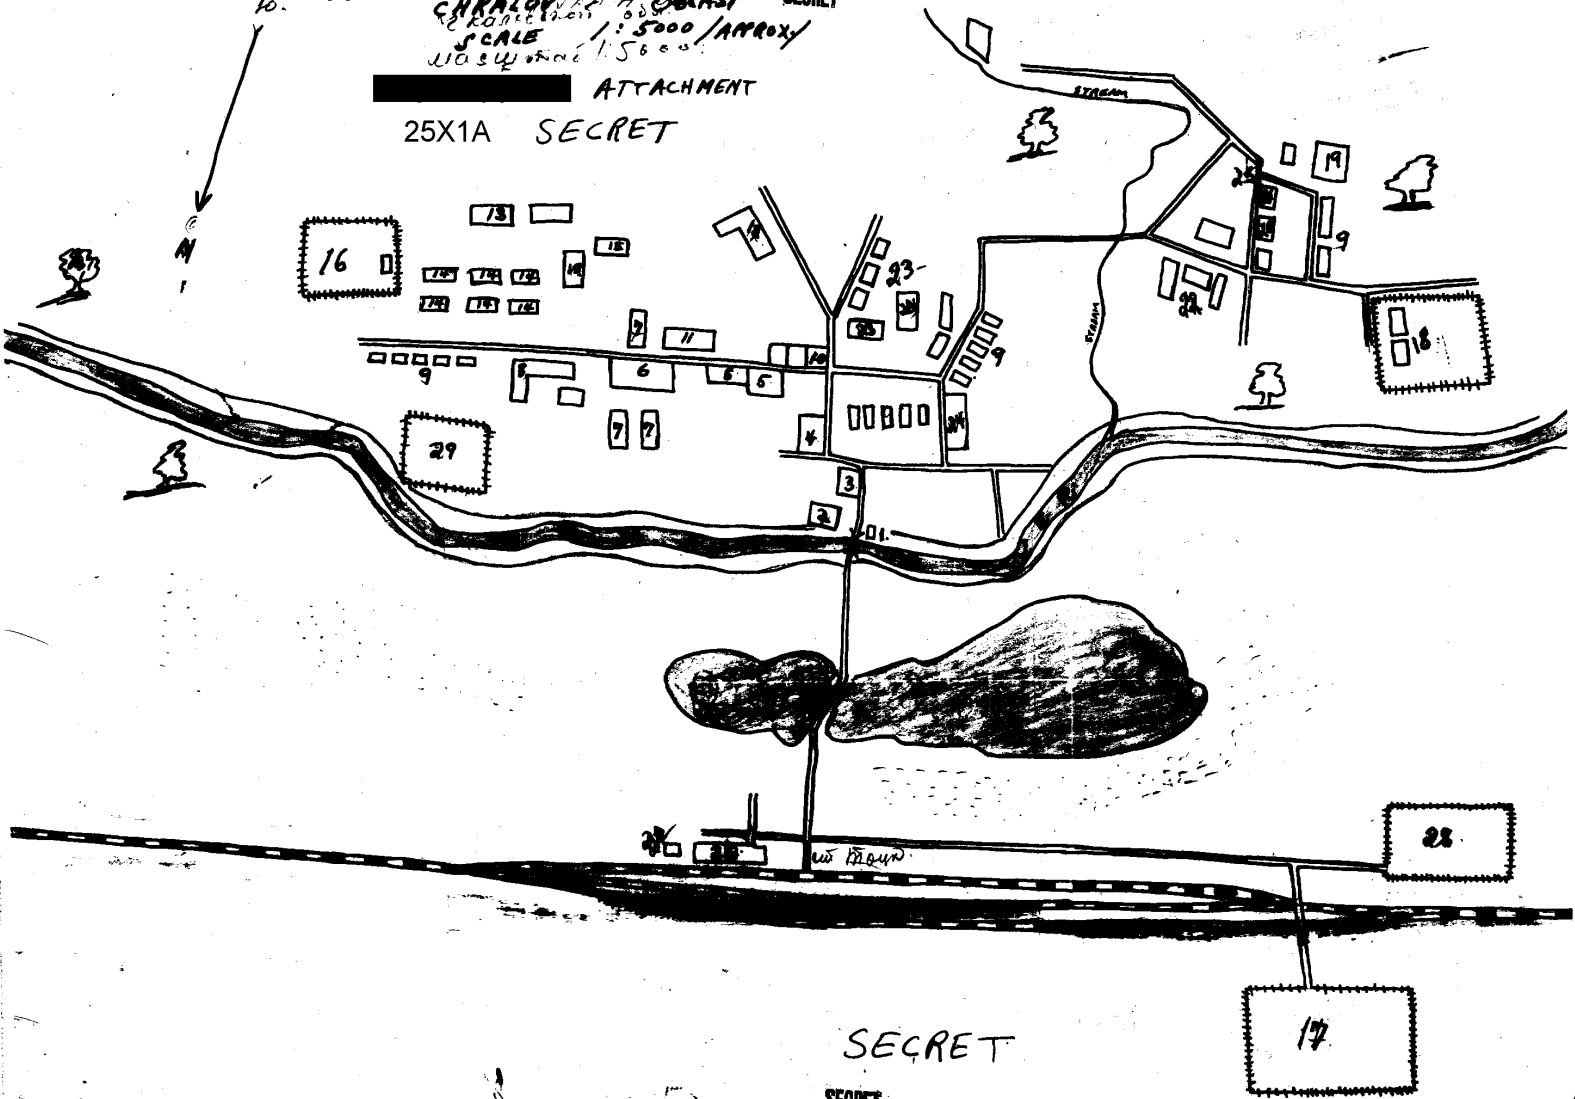

PLAN OF ENCAMPMENT INSTALLATIONS IN TOTSKOYE

Approved For Release 2001/03/06 : CIA-RDP82-00457R009600220002-4

SCALE 1:5000 APPROX
WAS 1:5000

ATTACHMENT

25X1A SECRET

SECRET

SECRET