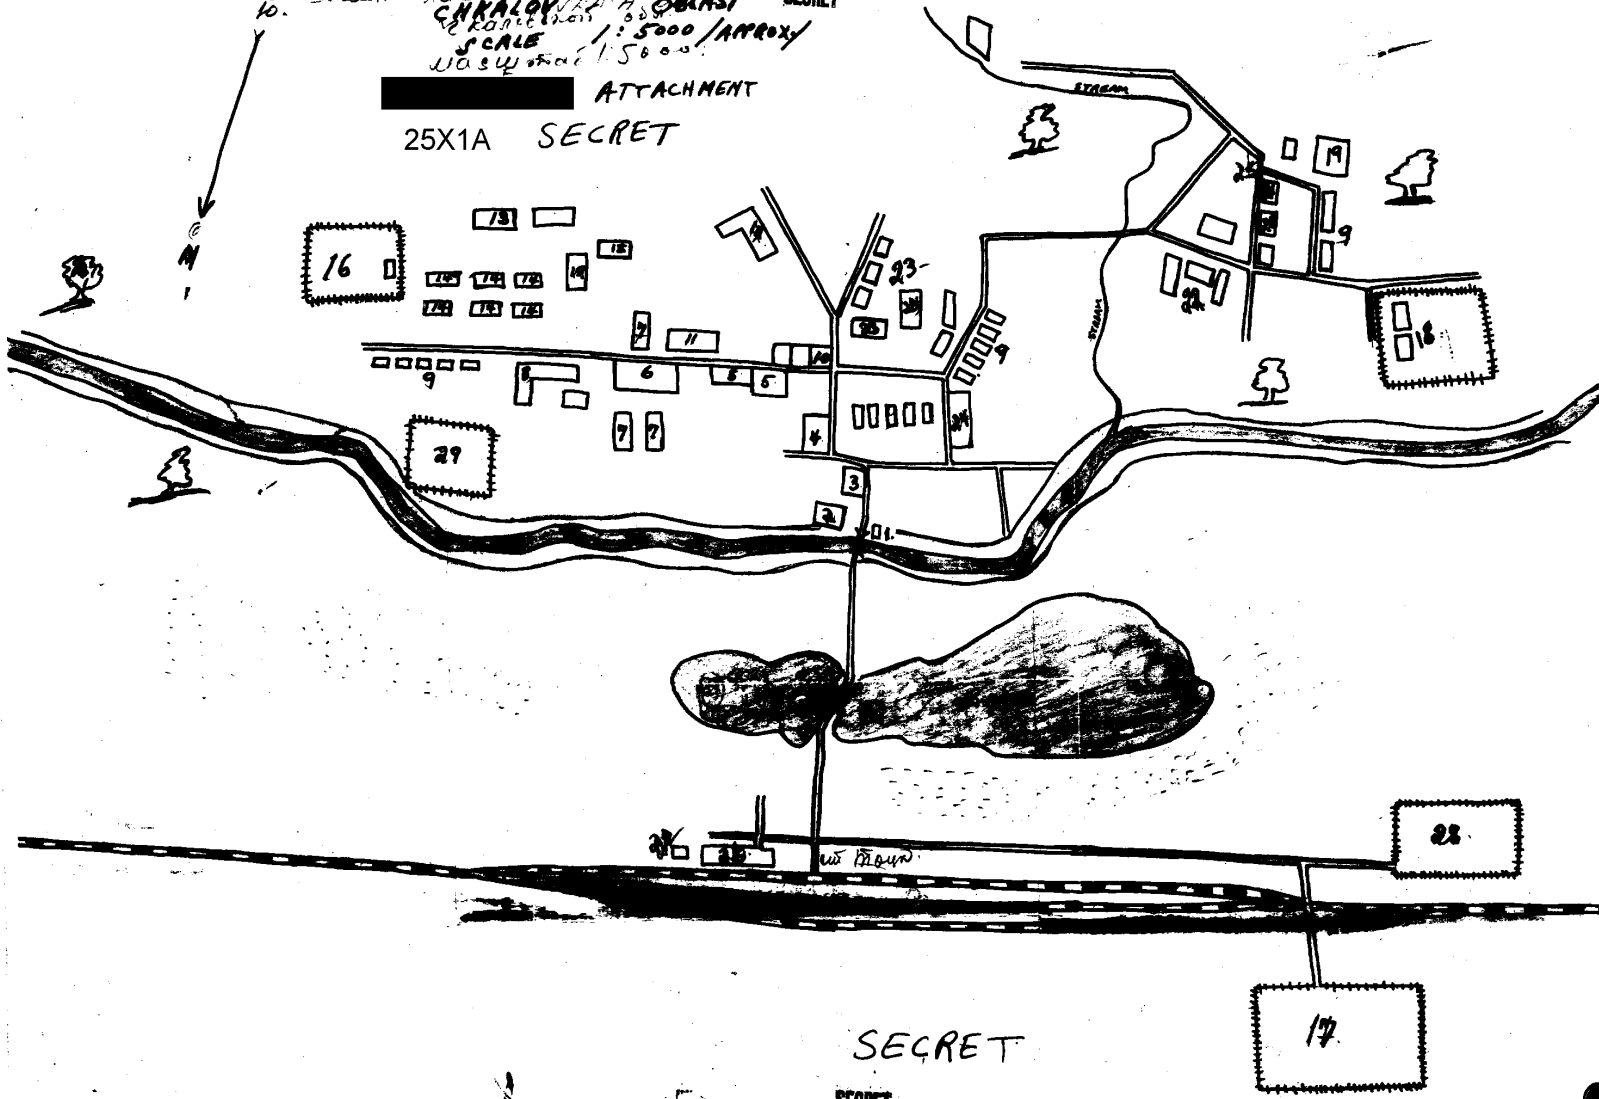

PLAN OF ENCAMPMENT INSTALLATIONS IN TOTSKOYE

Approved For Release 2001/03/06 : CIA-RDP82-00457R009600220002-4

SECRET
CHRALOV
SCALE 1:5000 APPROX
NO. 4

ATTACHMENT
25X1A SECRET

SECRET

SECRET