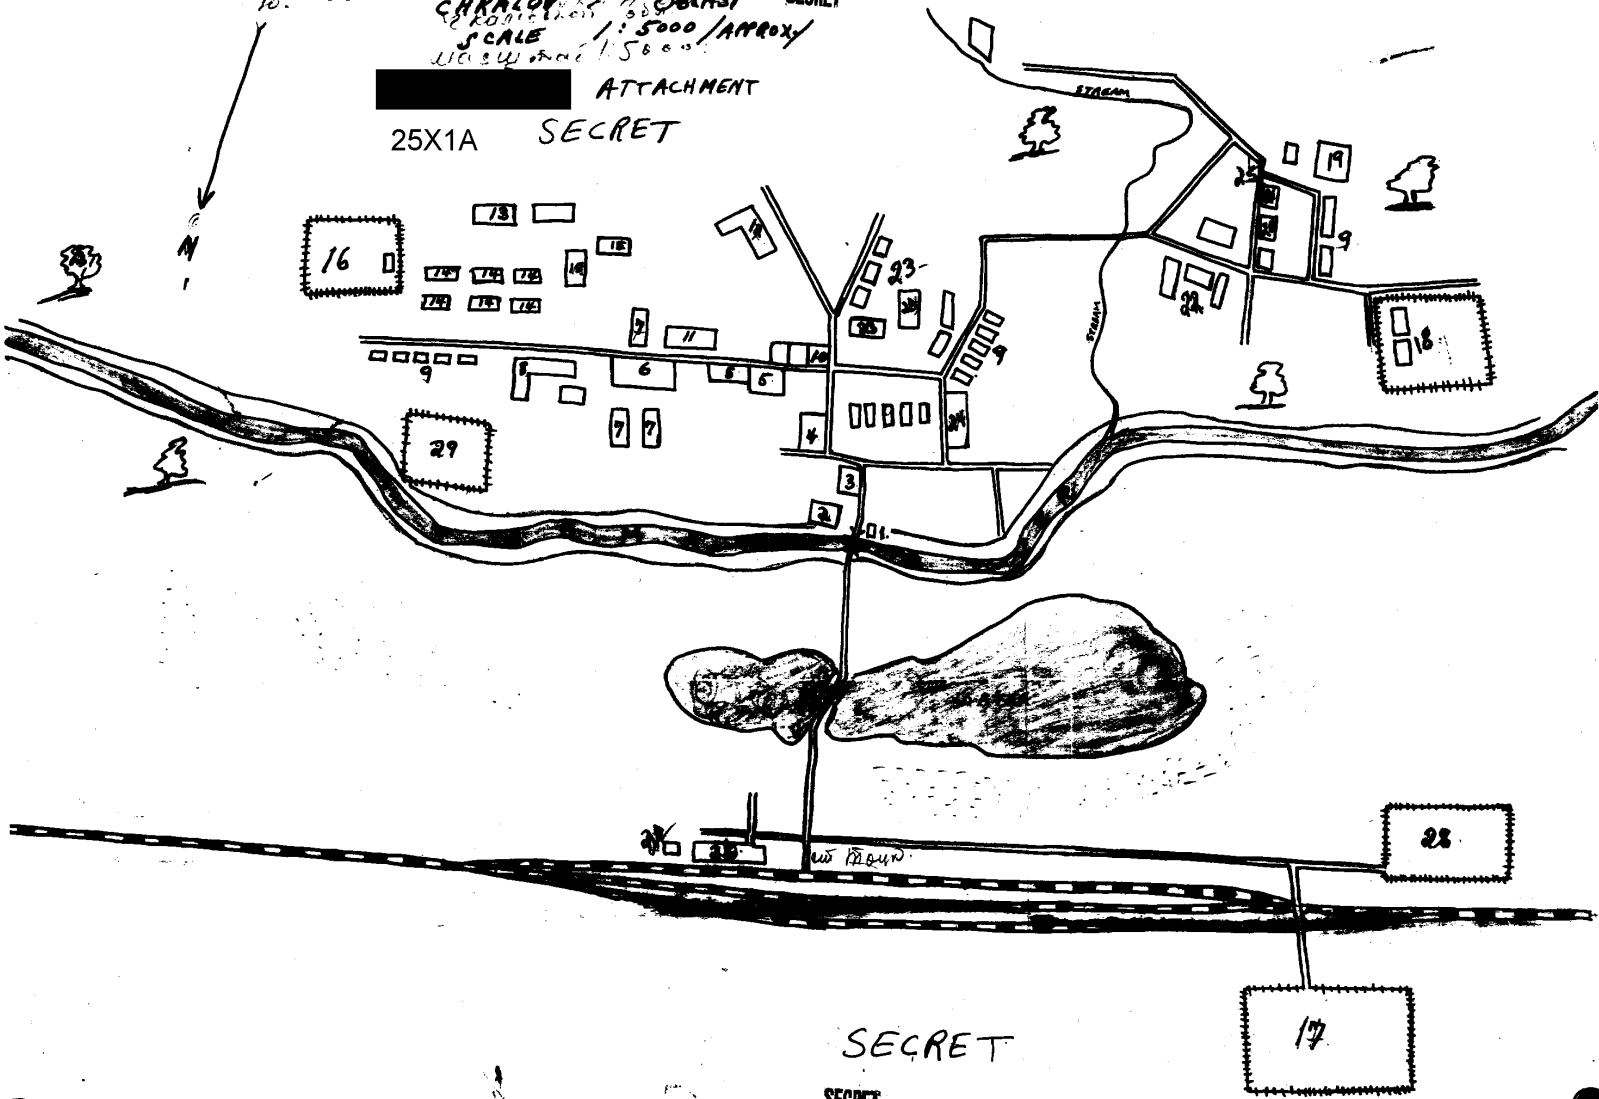

SECRET

SECRET

PLAN OF ENCAMPMENT INSTALLATIONS IN TOTSKOYE

Approved For Release 2001/03/06 : CIA-RDP82-00457R009600220002-4

CHRALOV
SCALE 1:5000 APPROX

ATTACHMENT
25X1A SECRET

SECRET

SECRET