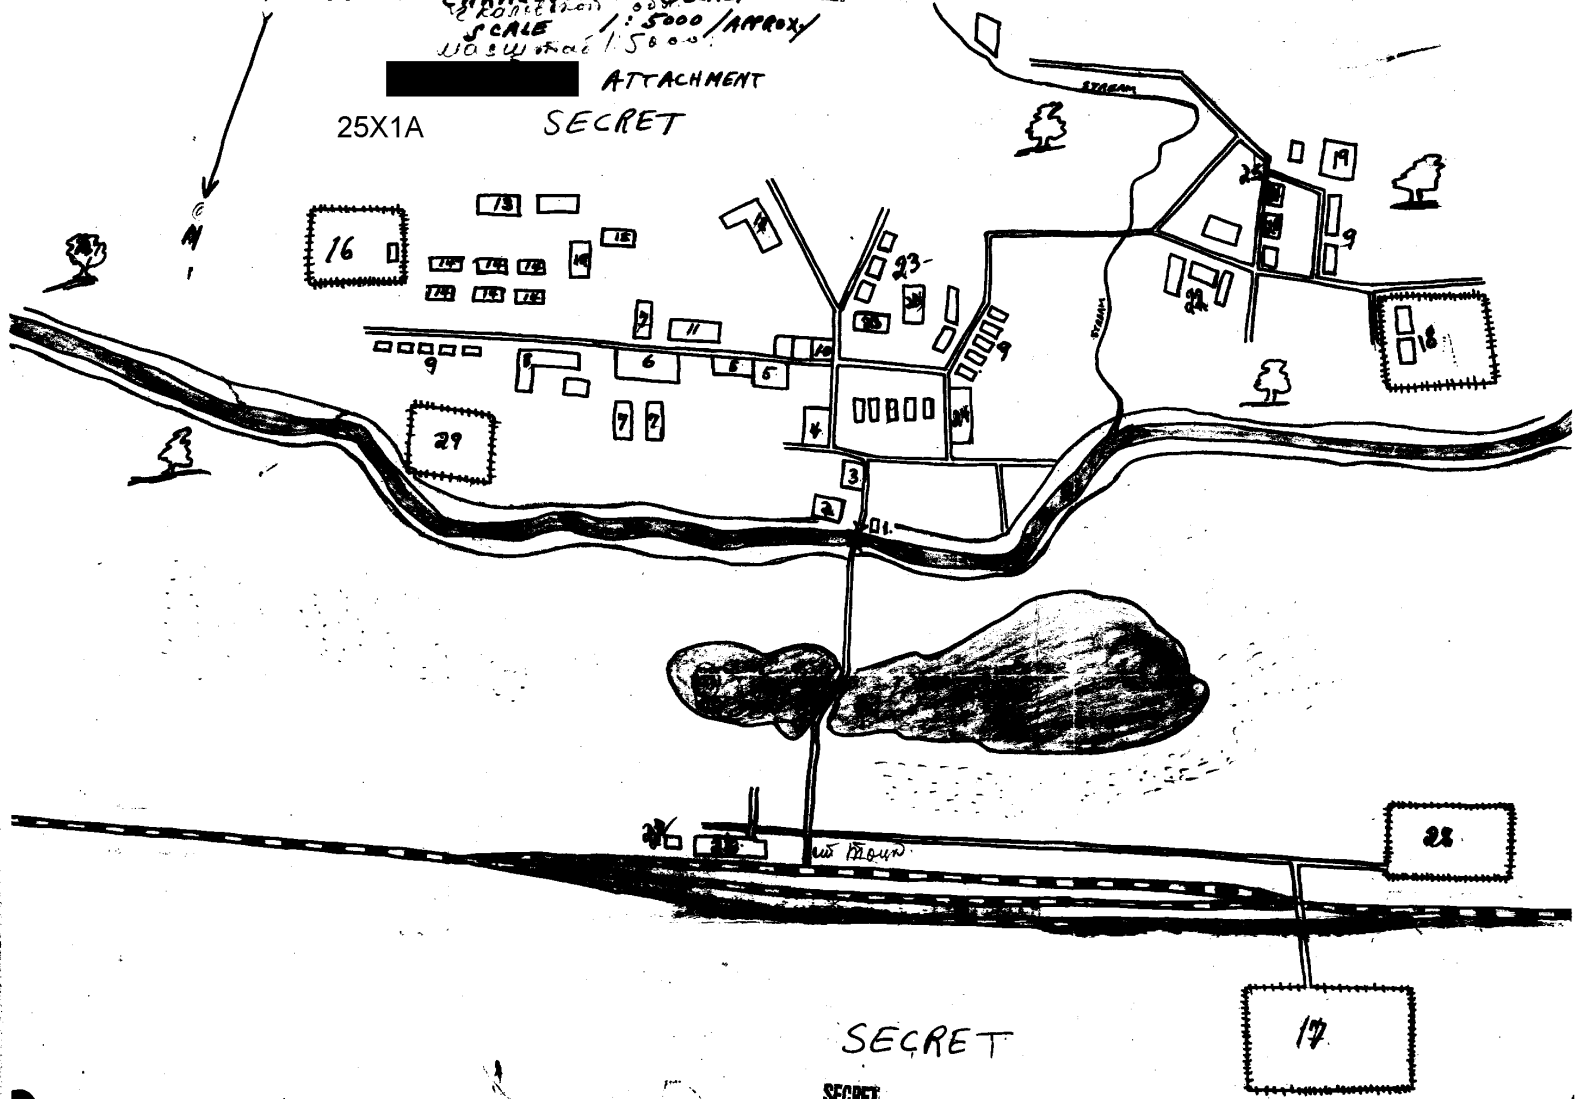

PLAN OF ENCAMPMENT INSTALLATIONS IN TOTSKOYE

Approved For Release 2001/03/06 : CIA-RDP82-00457R009600220002-4

SCALE 1:5000 APPROX

ATTACHMENT
25X1A SECRET

SECRET

SECRET