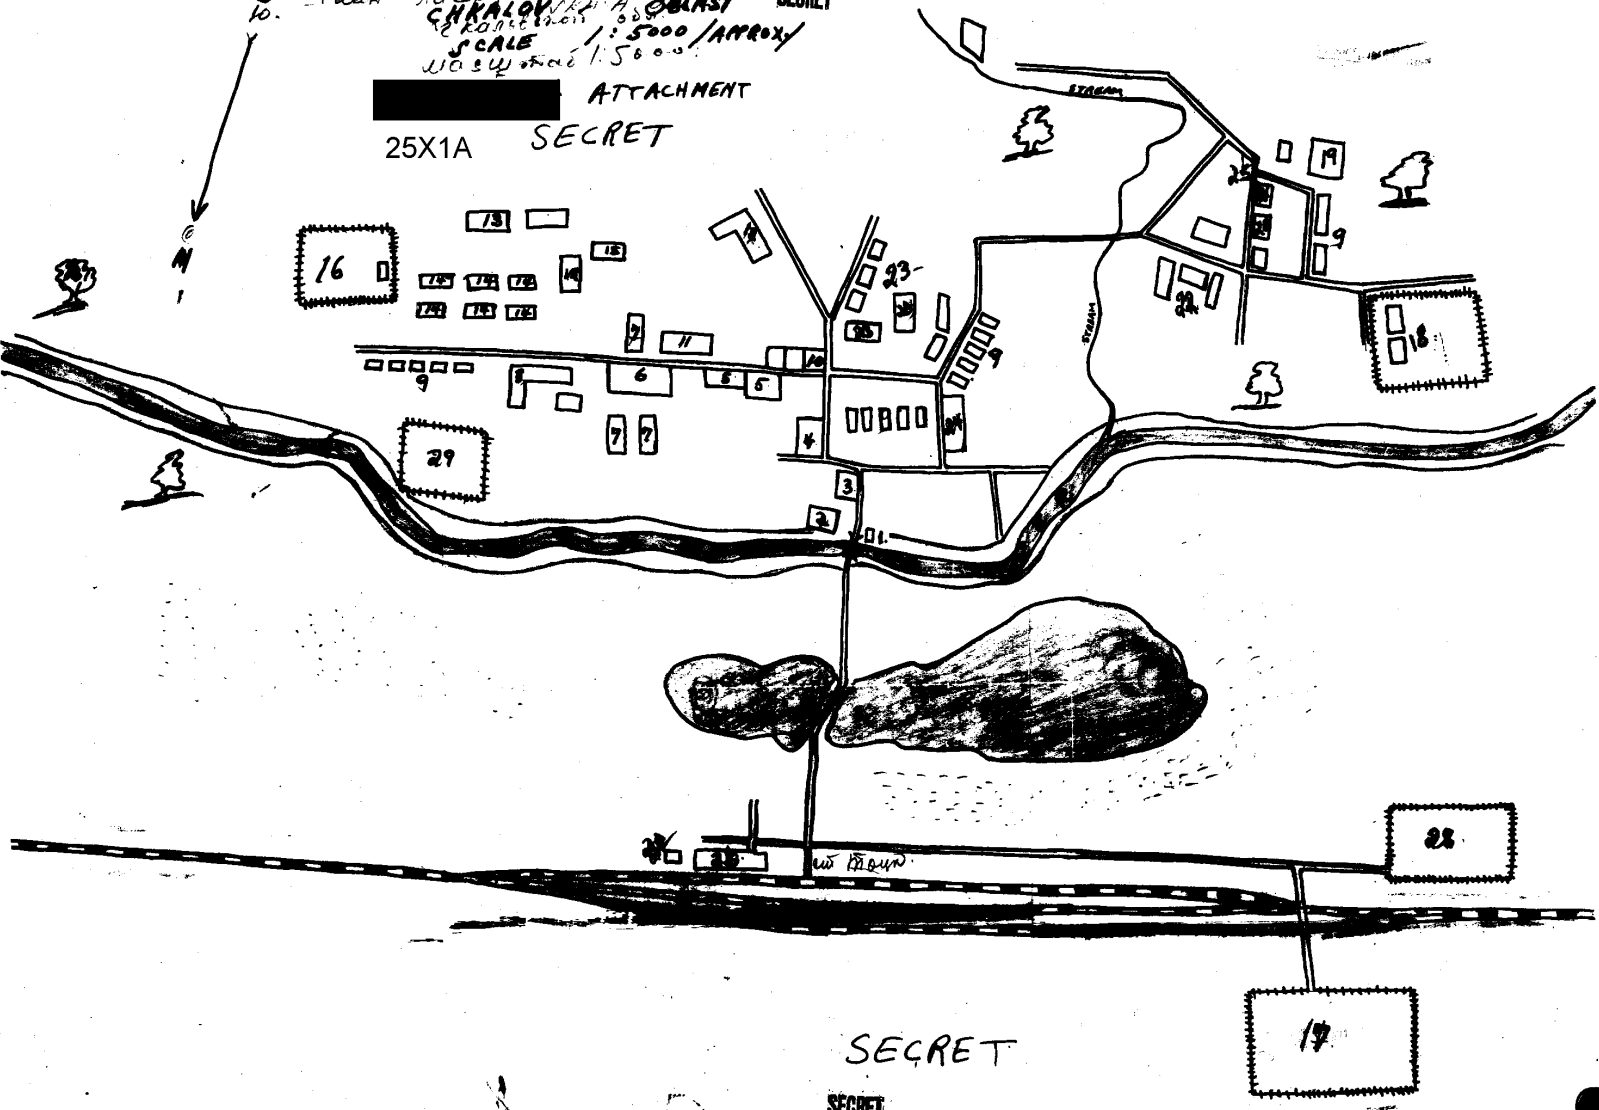

PLAN OF ENCAMPMENT INSTALLATIONS IN TOTSKOYE

Approved For Release 2001/03/06 : CIA-RDP82-00457R009600220002-4

SECRET
CHRALOV
SCALE 1:5000 APPROX
1:5000

ATTACHMENT
25X1A SECRET

SECRET
SECRET