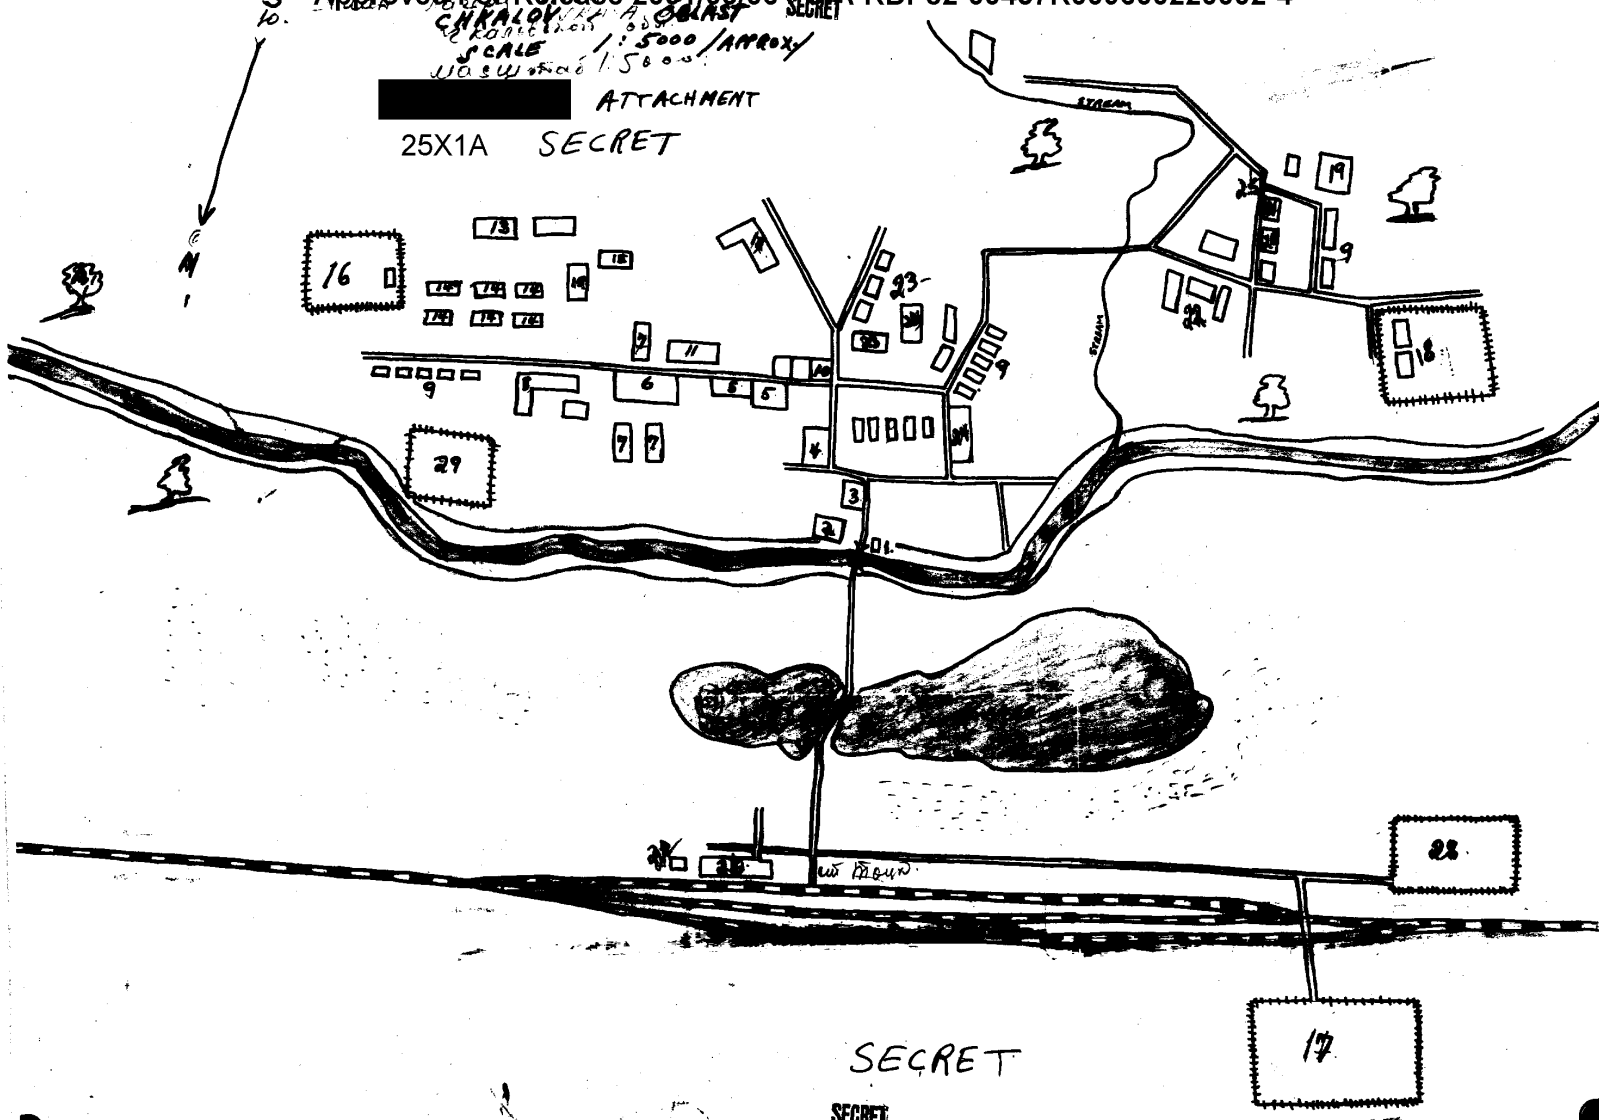

ATTACHMENT
25X1A SECRET

SECRET
SECRET

PLAN OF ENCAMPMENT INSTALLATIONS IN TOTSKOYE

Approved For Release 2001/03/06 : CIA-RDP82-00457R009600220002-4

SECRET
CHRALOV
SCALE 1:5000 APPROX
WAS W 1:5000

ATTACHMENT
25X1A SECRET