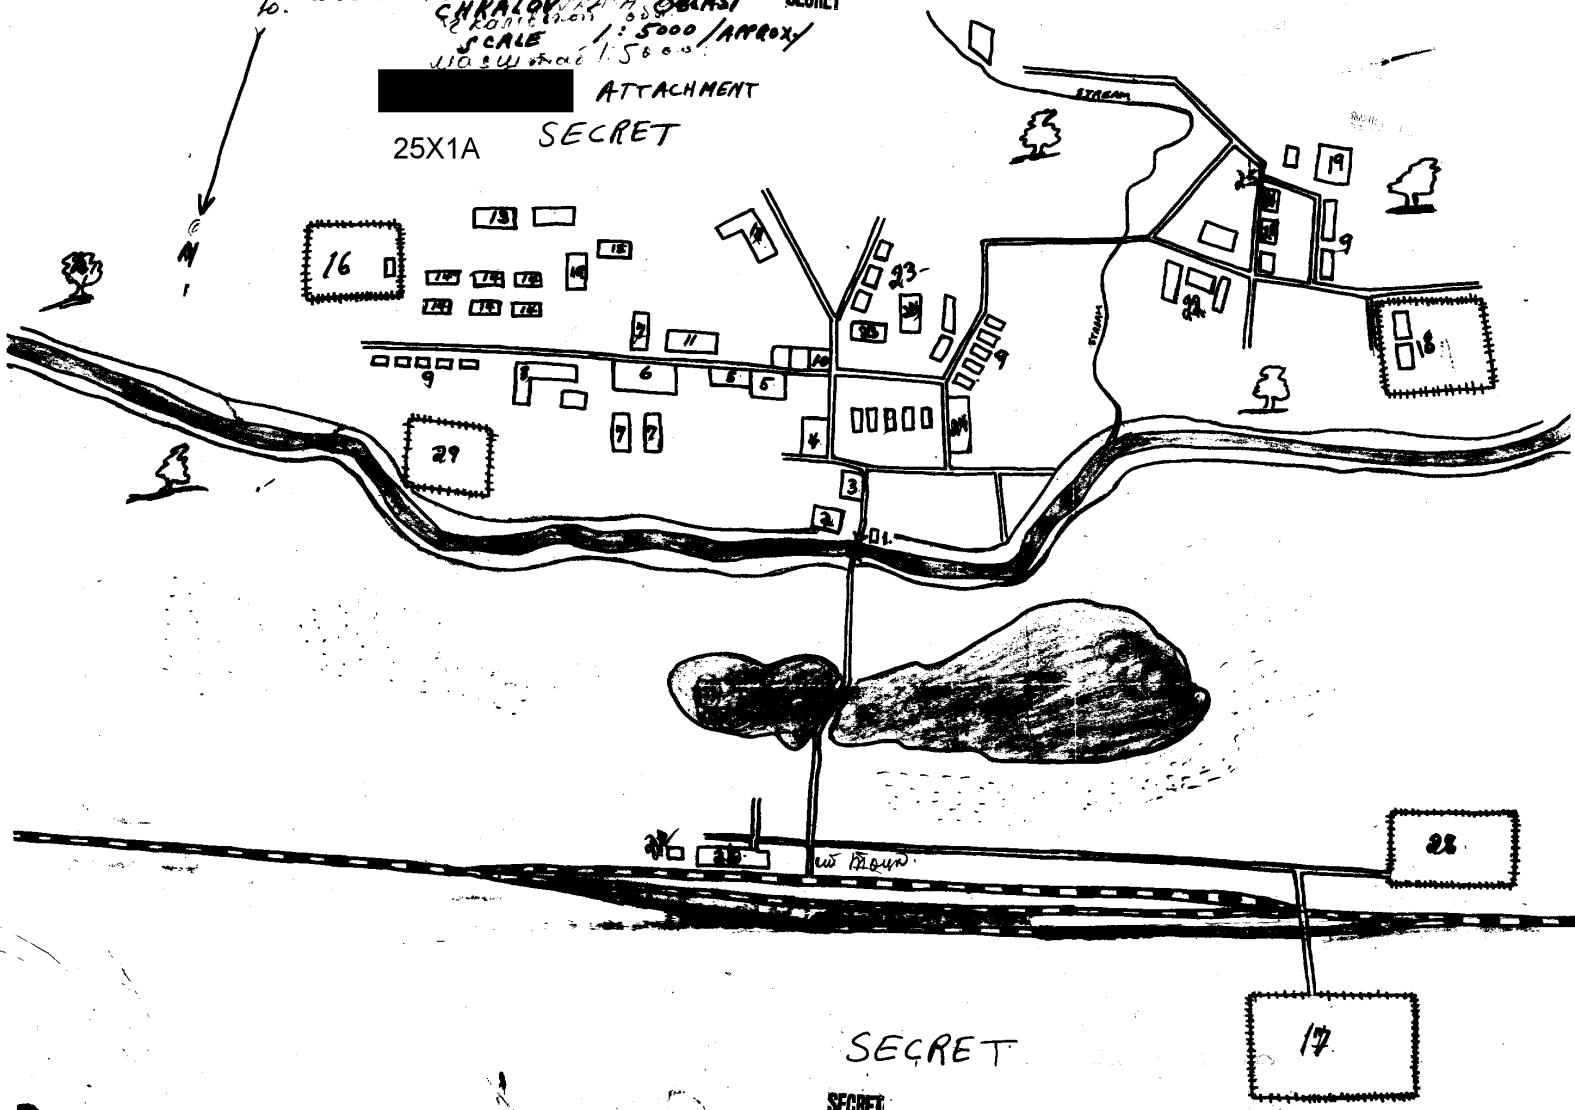

PLAN OF ENCAMPMENT INSTALLATIONS IN TOTSKOYE
Approved For Release 2001/03/06 : CIA-RDP82-00457R009600220002-4

CHRALOV
SCALE 1:5000 APPROX
1:5000

ATTACHMENT
25X1A SECRET

SECRET
SECRET