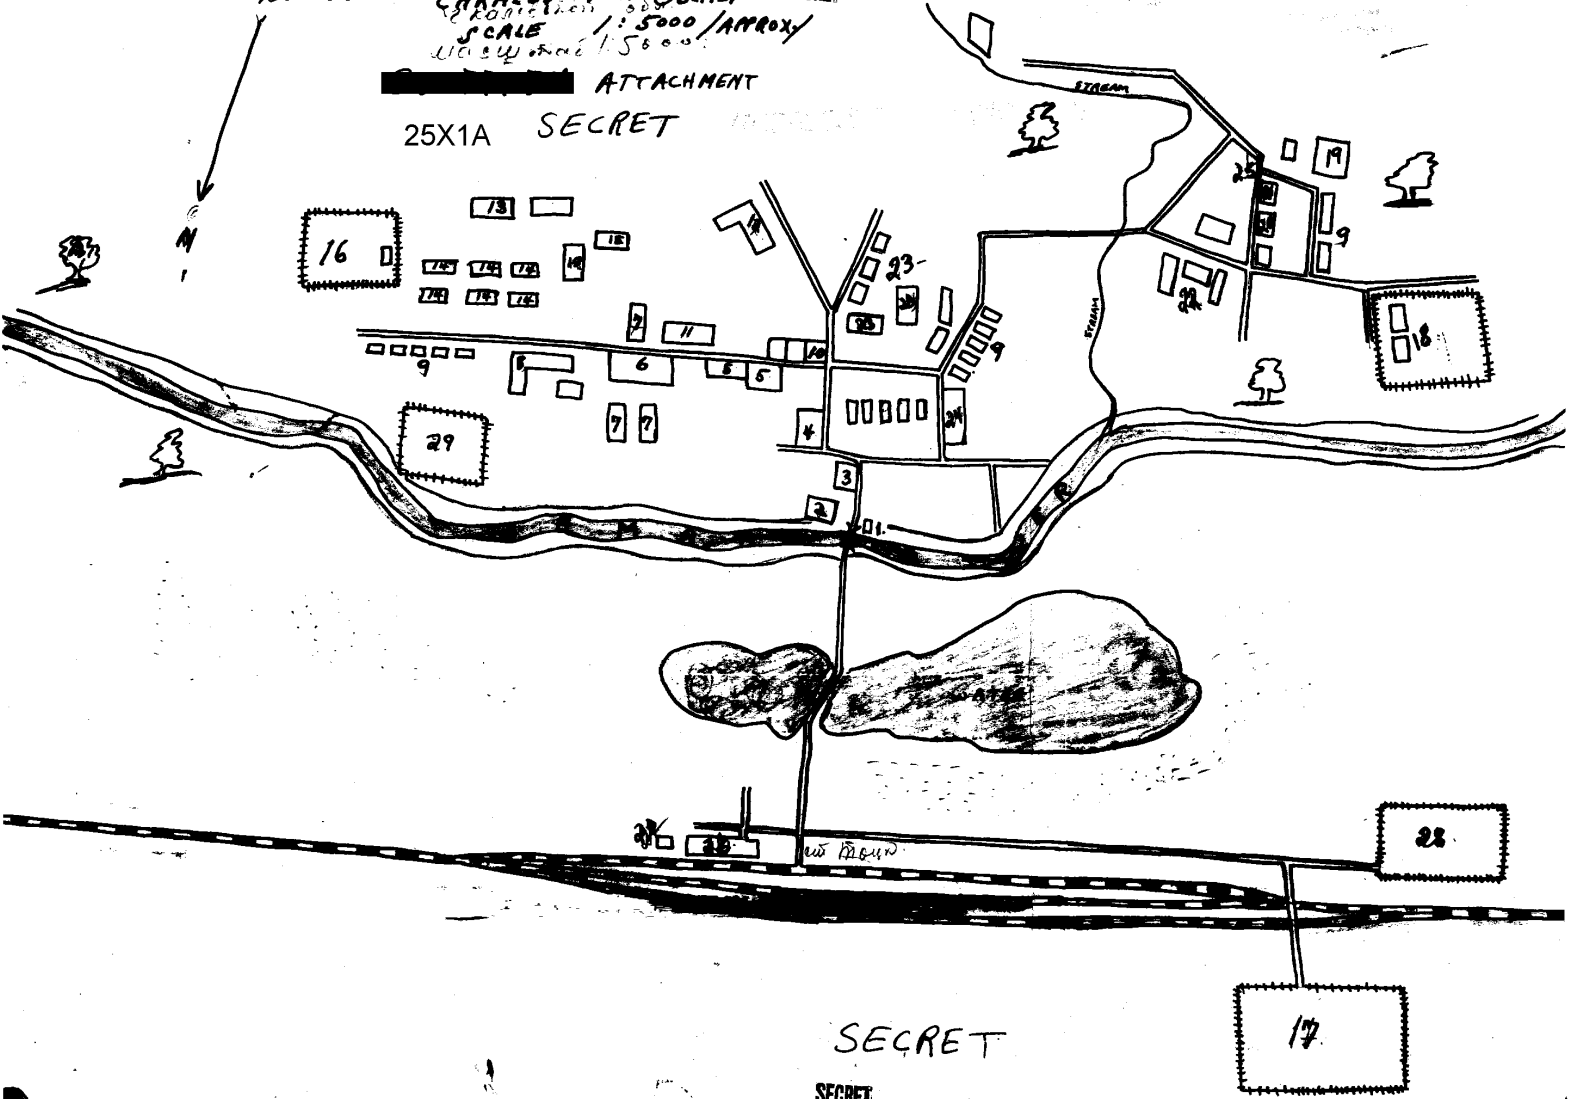

ATTACHMENT
25X1A SECRET

SECRET

SECRET

PLAN OF ENCAMPMENT INSTALLATIONS IN TOTSKOYE

Approved For Release 2001/03/06 : CIA-RDP82-00457R009600220002-4

SCALE 1:5000 APPROX

ATTACHMENT

25X1A SECRET