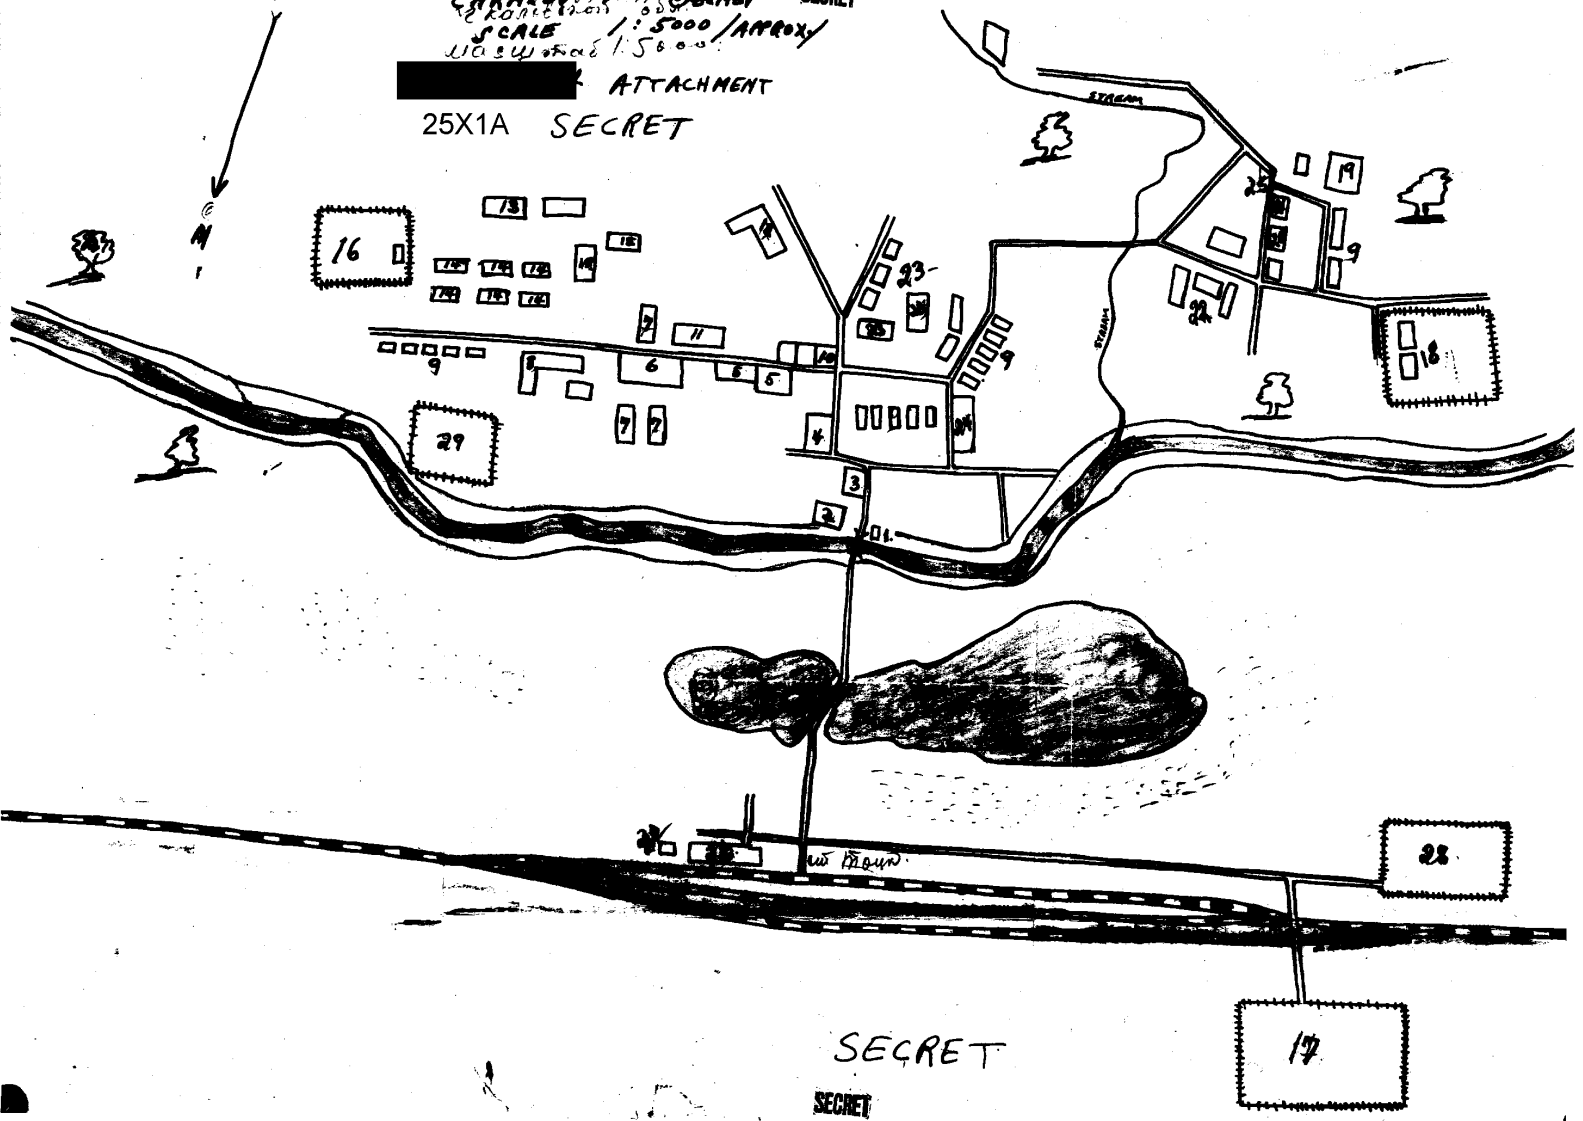

PLAN OF ENCAMPMENT INSTALLATION IN TETKOR
Approved For Release 2001/03/06 : CIA-RDP82-00457R009600220002-4
10. 10201 00000000
CHALOV NINA OBLAST SECRET
SCALE 1:5000 APPROX
1:5000

ATTACHMENT
25X1A SECRET