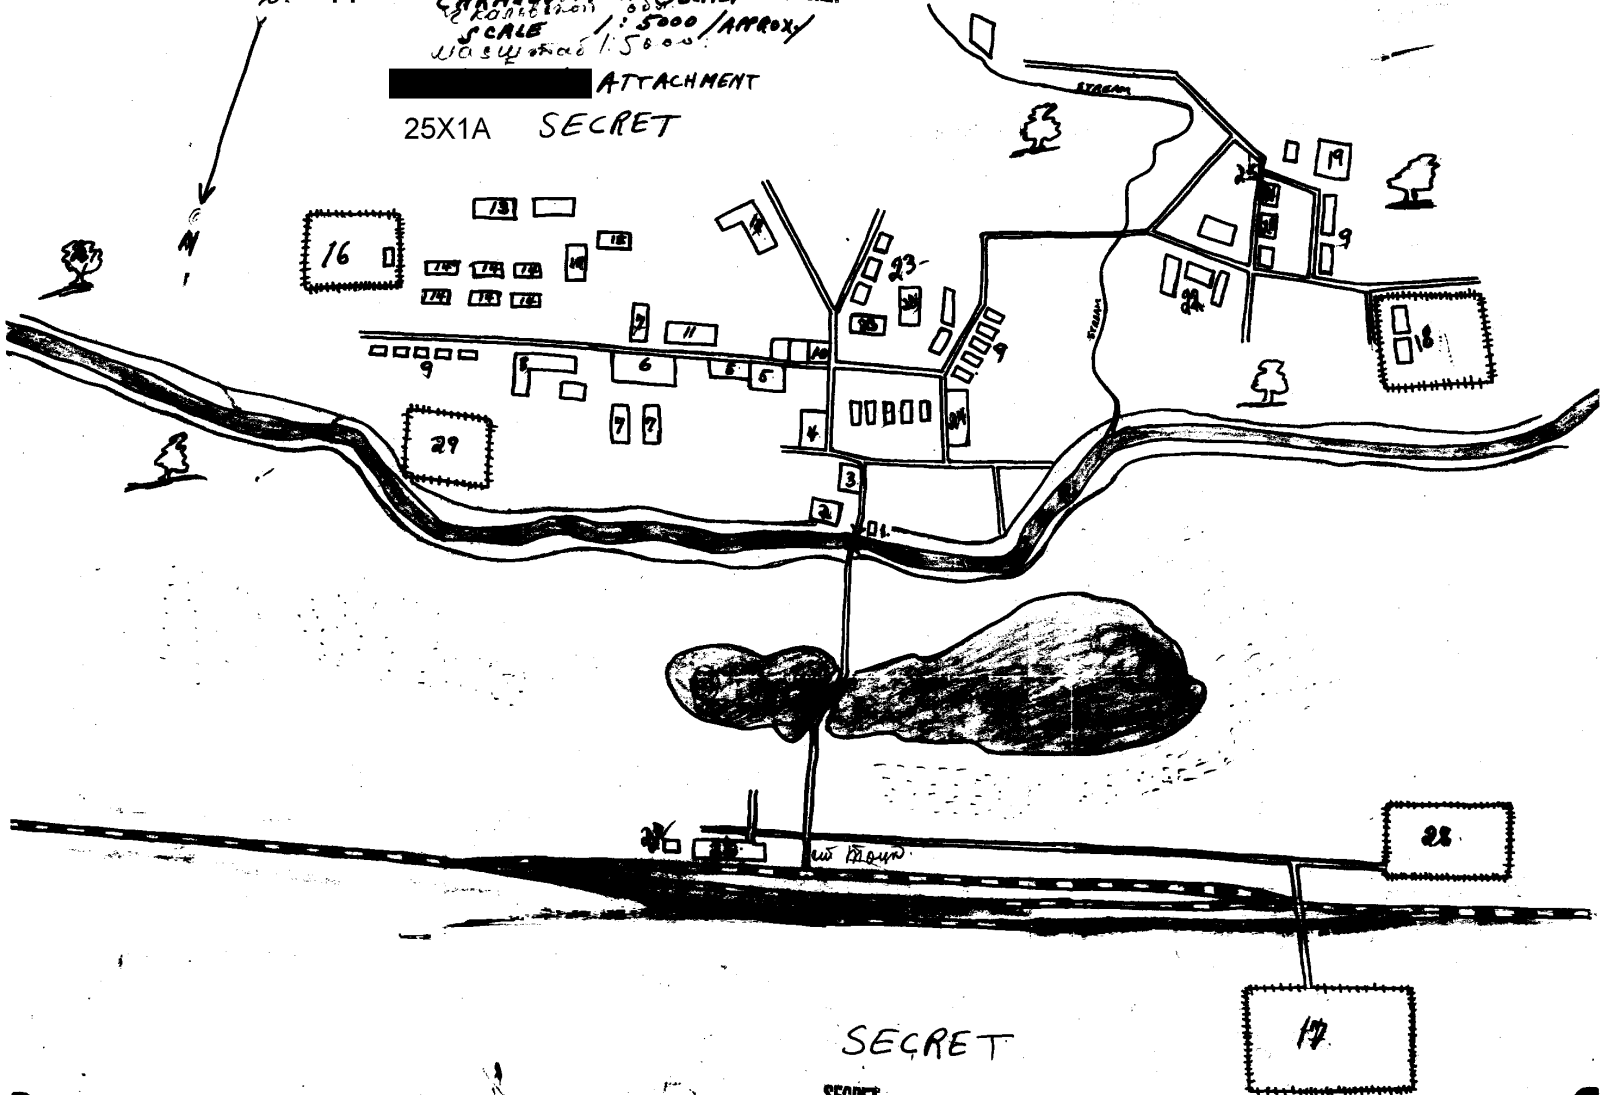

SECRET

SECRET

PLAN OF ENCAMPMENT INSTALLATIONS IN TOTSKOYE

Approved For Release 2001/03/06 : CIA-RDP82-00457R009600220002-4

SCALE 1:5000 APPROX

ATTACHMENT
25X1A SECRET

SECRET

PLAN OF ENCAMPMENT INSTALLATIONS IN TOTSKOYE