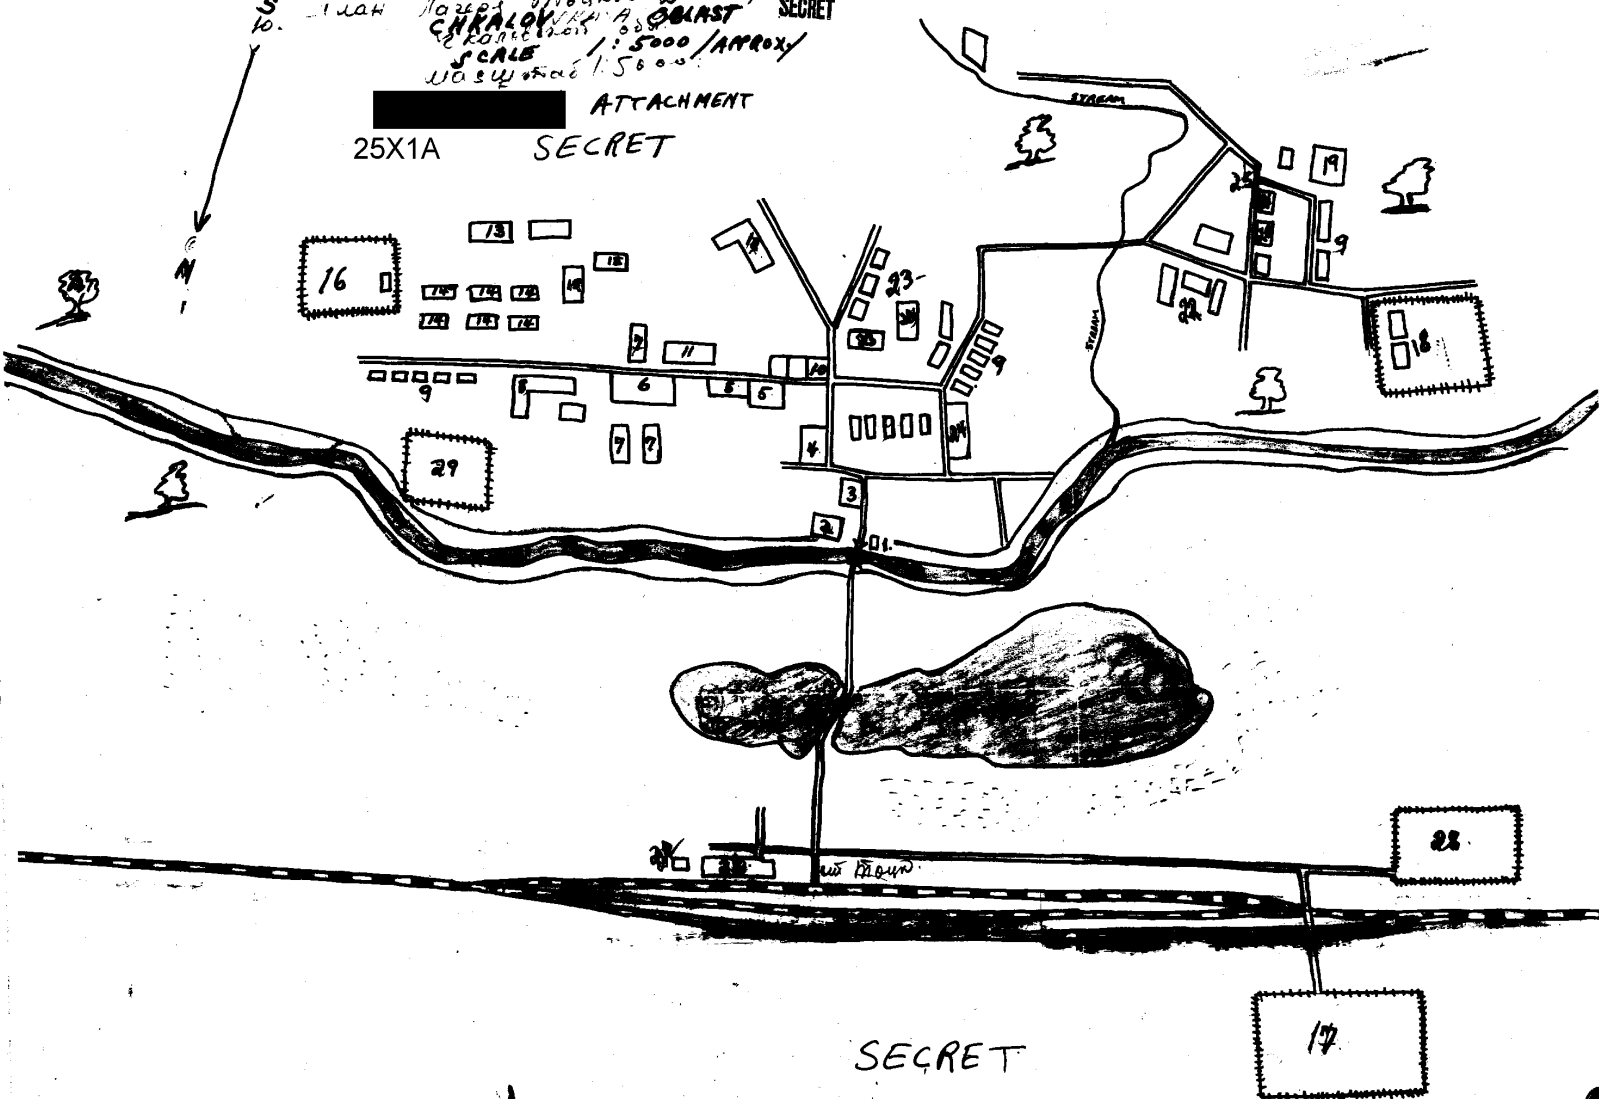

PLAN
S 10.
1.24H
Dzeta
CNRALOV
SCALE 1:5000 APPROX
WAS 15000

ATTACHMENT
25X1A
SECRET

SECRET

SECRET