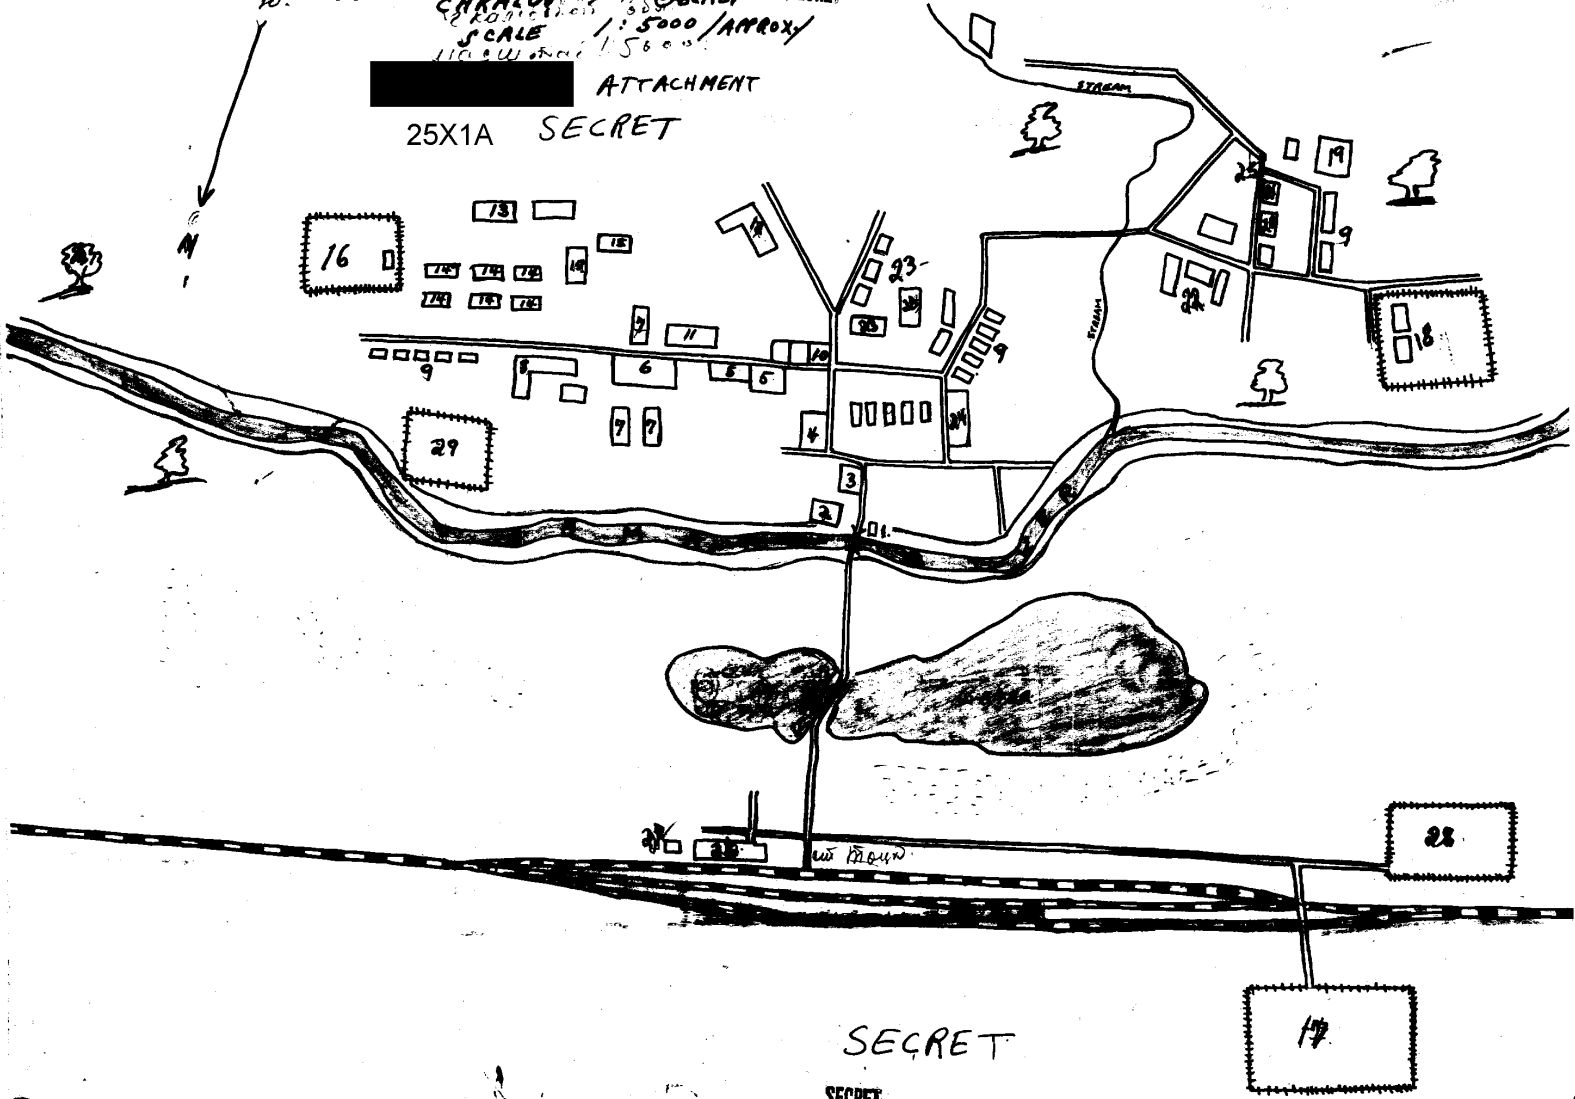

PLAN OF ENCAMPMENT INSTALLATIONS IN TOTSKOYE

Approved For Release 2001/03/06 : CIA-RDP82-00457R009600220002-4

SCALE 1:5000 APPROX

ATTACHMENT
25X1A SECRET

SECRET
SECRET