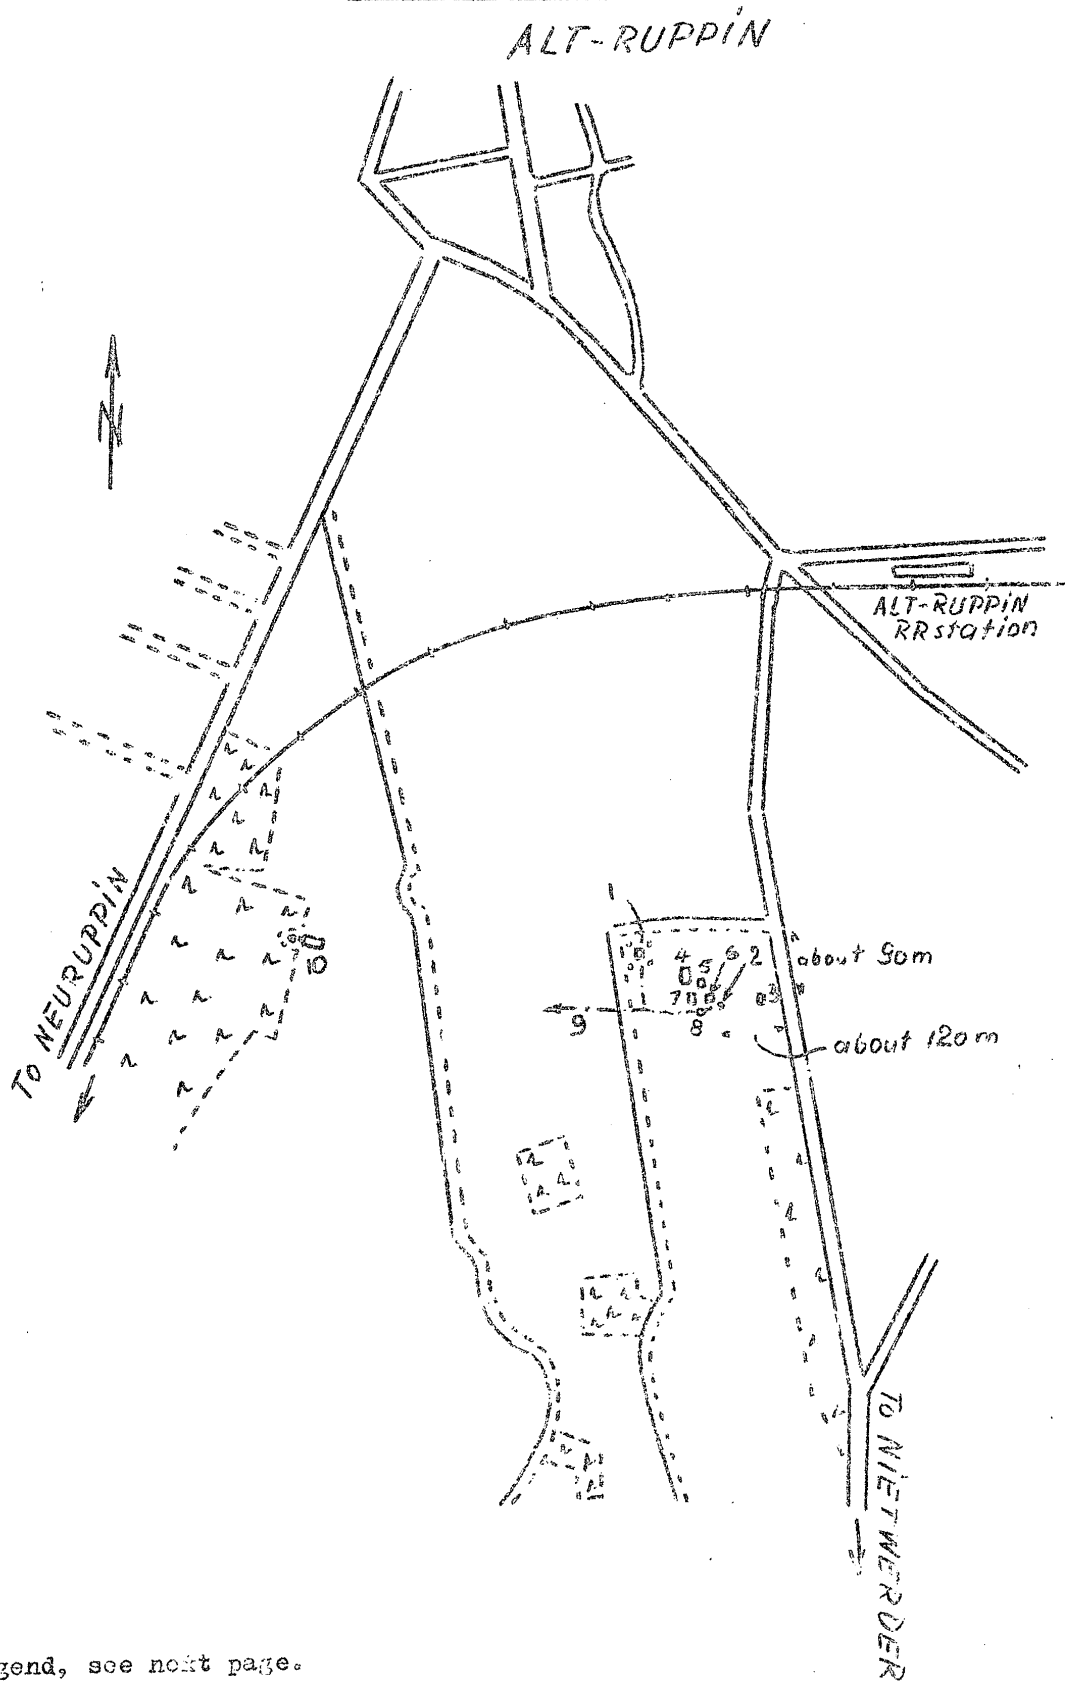

SECRET-CONTROL/US OFFICIALS ONLY

Radio Installations in Eastern Extension of the Runway at
Neuruppin Airfield

Legend, see next page.

SECRET-CONTROL/US OFFICIALS ONLY

~~SECRET-CONTROL/US OFFICIALS ONLY~~

50X1-HUM

- 2 -

50X1-HUM

Legend:

- 1 Radio installation with four masts
- 2 Radio mast, outer landing beacon
- 3 Board with dipoles
- 4 Sheds with pointed roofs
- 5 Wooden hut
- 6 Radio cabin
- 7 Temporary wooden building with sloping roof
- 8 Protective roof for sentries
- 9 Telephone line
- 10 Radio truck with rod antenna; west of it radio mast 10 to 12 meters high.