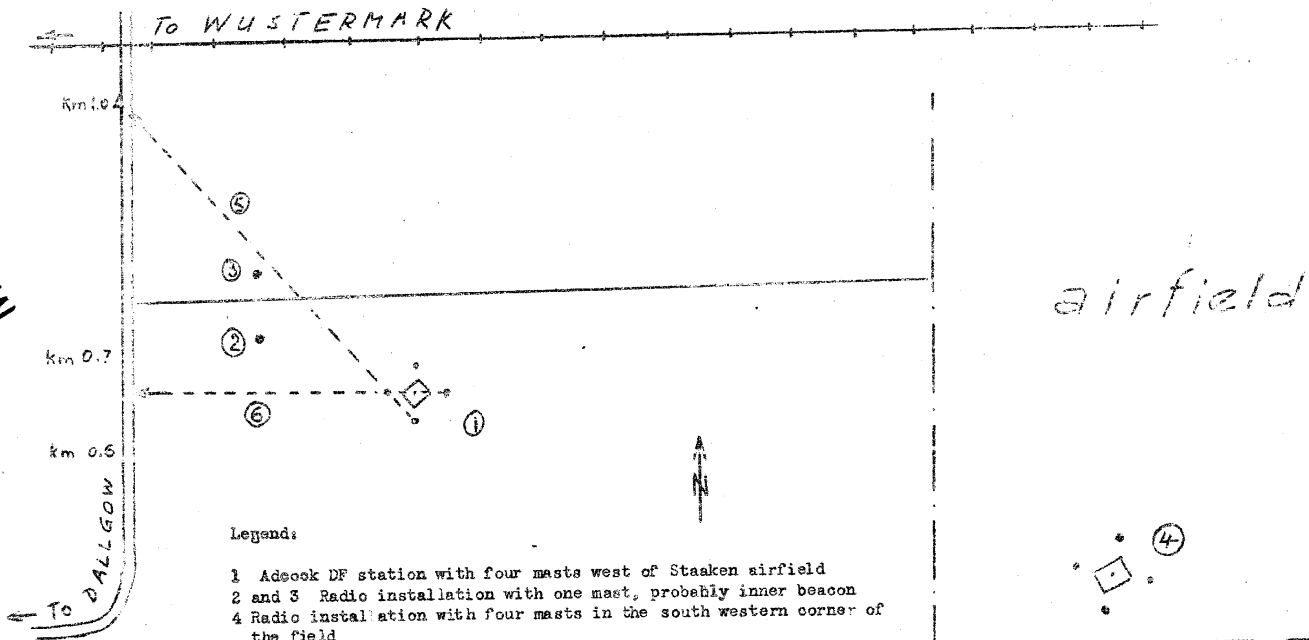

Radio Installation at Staaken Airfield

Legend:

- 1 Adecock DF station with four masts west of Staaken airfield
- 2 and 3 Radio installation with one mast, probably inner beacon
- 4 Radio installation with four masts in the south western corner of the field
- 5 Directional traverse pointing toward km marker 1.0
- 6 Directional traverse, intersecting the road between km markers 0.6 and 0.7