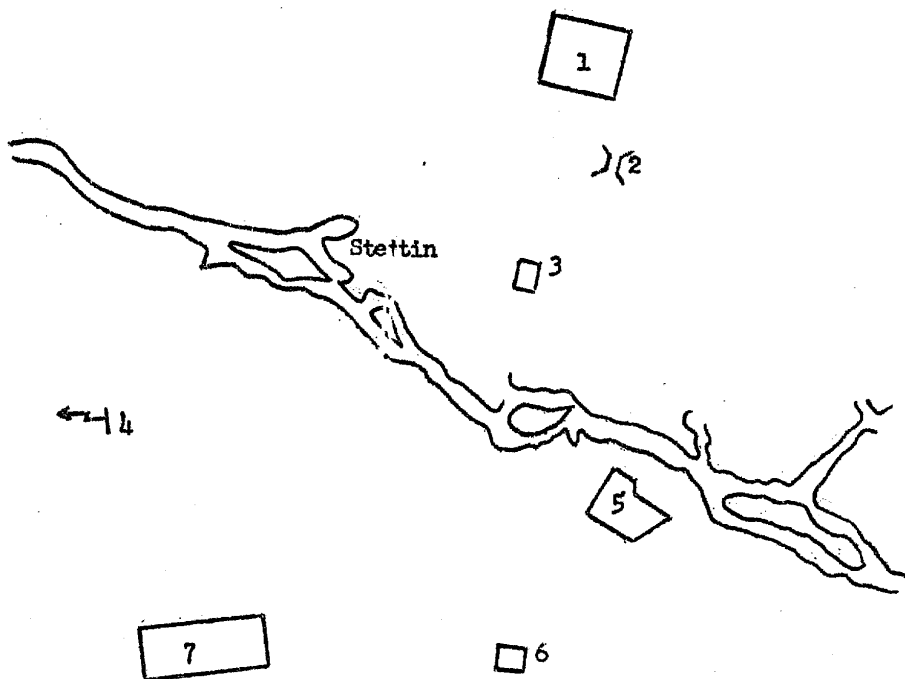

50X1-HUM

SECRET/CONTROL - U.S. OFFICIALS ONLY

CENTRAL INTELLIGENCE AGENCY

Scale = 1:100,000

Legend:

- 1. Dab Szczecinski Airfield
- 2. Bridge over the Szczecin Dab Railway
- 3. POL Stores
- 4. Szczecin Radio Station
- 5. Pomorzany Forced Labor Camp
- 6. WOP Bn.
- 7. Area occupied by a large new formation
- 8 - 12. WOP guard posts
- 13. Polish and Soviet military training area
- Polish German Frontier