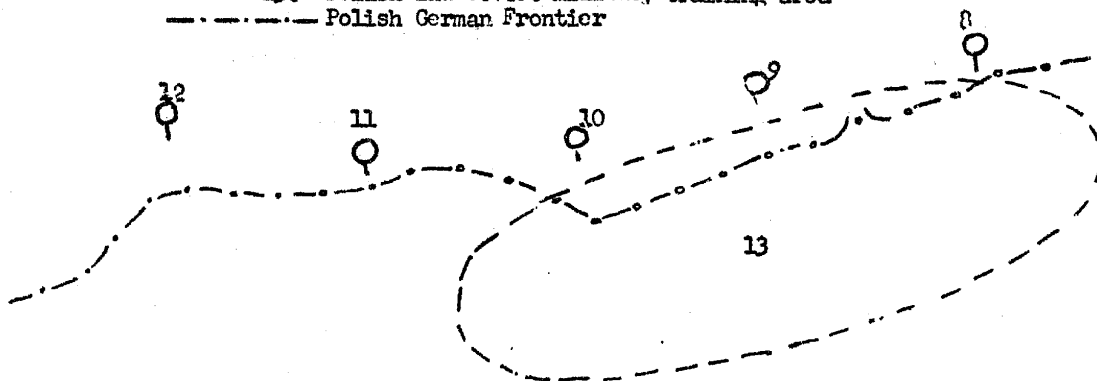

50X1-HUM

SECRET/CONTROL - U.S. OFFICIALS ONLY

CENTRAL INTELLIGENCE AGENCY

Scale = 1:100,000

Legend:

- 1. Dab Szczecinski Airfield
- 2. Bridge over the Szczecin Dab Railway
- 3. POL Stores
- 4. Szczecin Radio Station
- 5. Pomorzany Forced Labor Camp
- 6. WOP Bn.
- 7. Area occupied by a large new formation
- 8 - 12. WOP guard posts
- 13. Polish and Soviet military training area
- Polish German Frontier