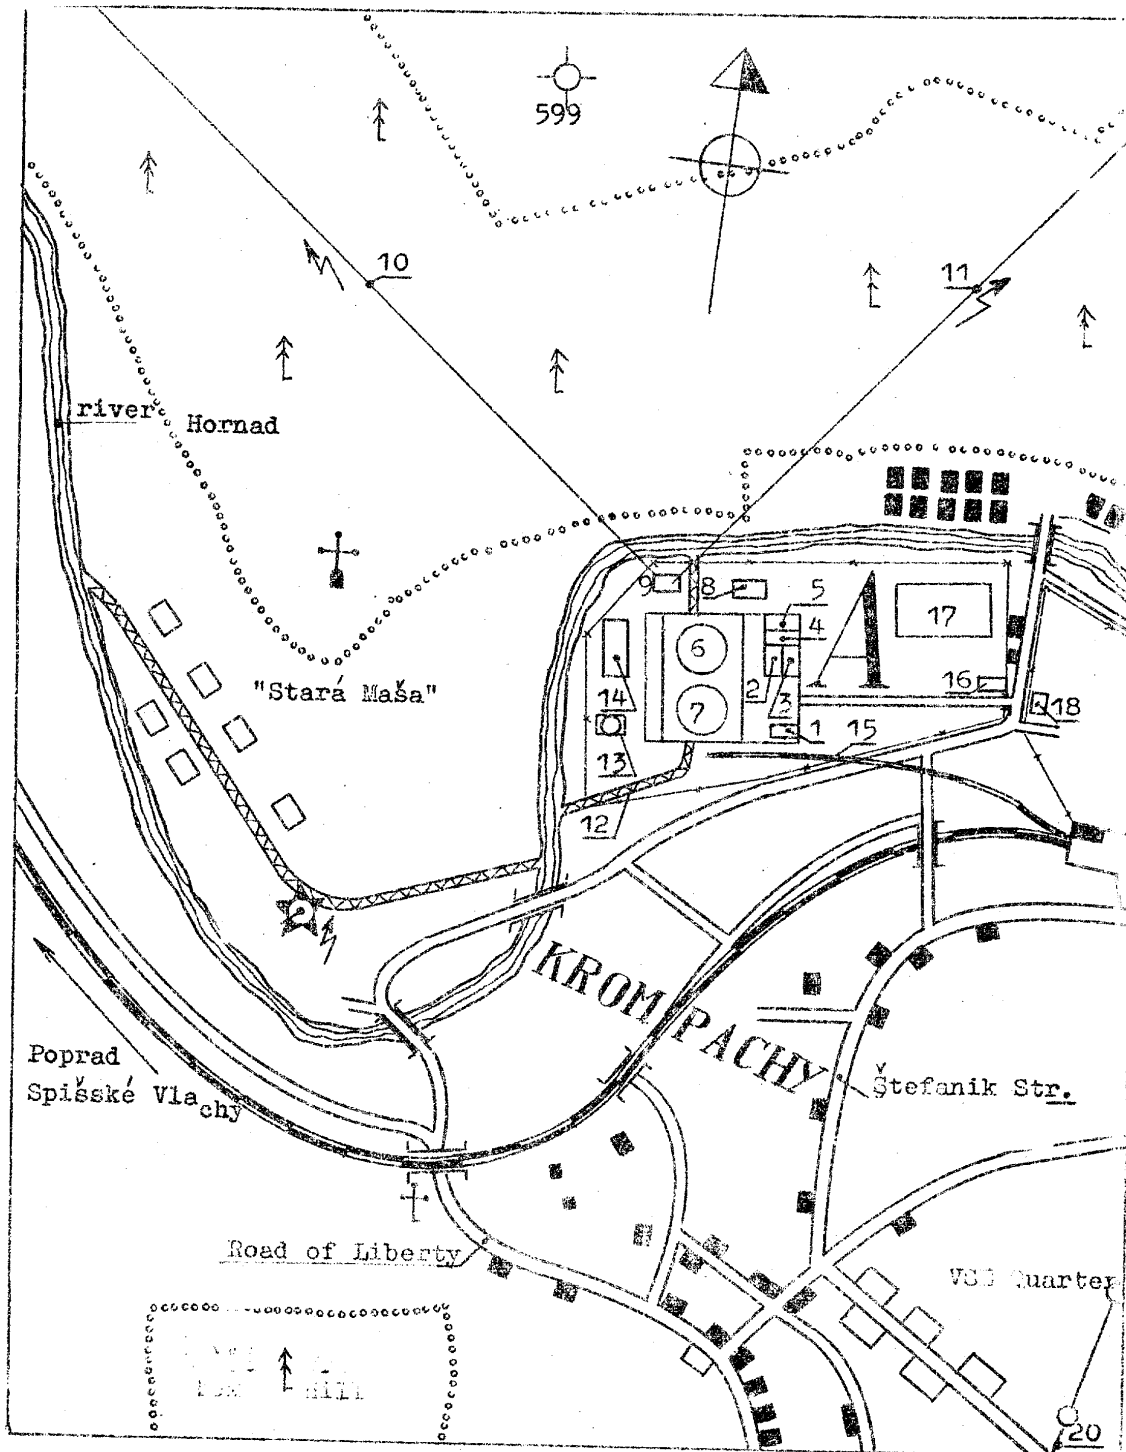

CENTRAL INTELLIGENCE AGENCY

ATTACHMENT

General view over objects in KROMPACHY.

Scale: 1 : 7,500

~~SECRET~~

~~SECRET~~

25X1A

CENTRAL INTELLIGENCE AGENCY

ATTACHMENT

- 2 -

Legend

- A) VSE - East Slovakian Power Station, Krompachy
- 1) Guard room
 - 2) Manager's office
 - 3) Technical offices
 - 4) Administration offices
 - 5) Offices of the construction department
 - 6-7) Turbine house
 - 8) Garages
 - 9) Transformer station
 - 10) High tension line, direction Banska Bystrica (sic)
 - 11) High tension line, direction Presov, Kosice
 - 12) Turbine race (penstock)
 - 13) Boiler house (height of chimney: 126 m)
 - 14) Store
 - 15) Branch railroad to power station
 - 16) Former MEZ management building
 - 17) Football grounds.