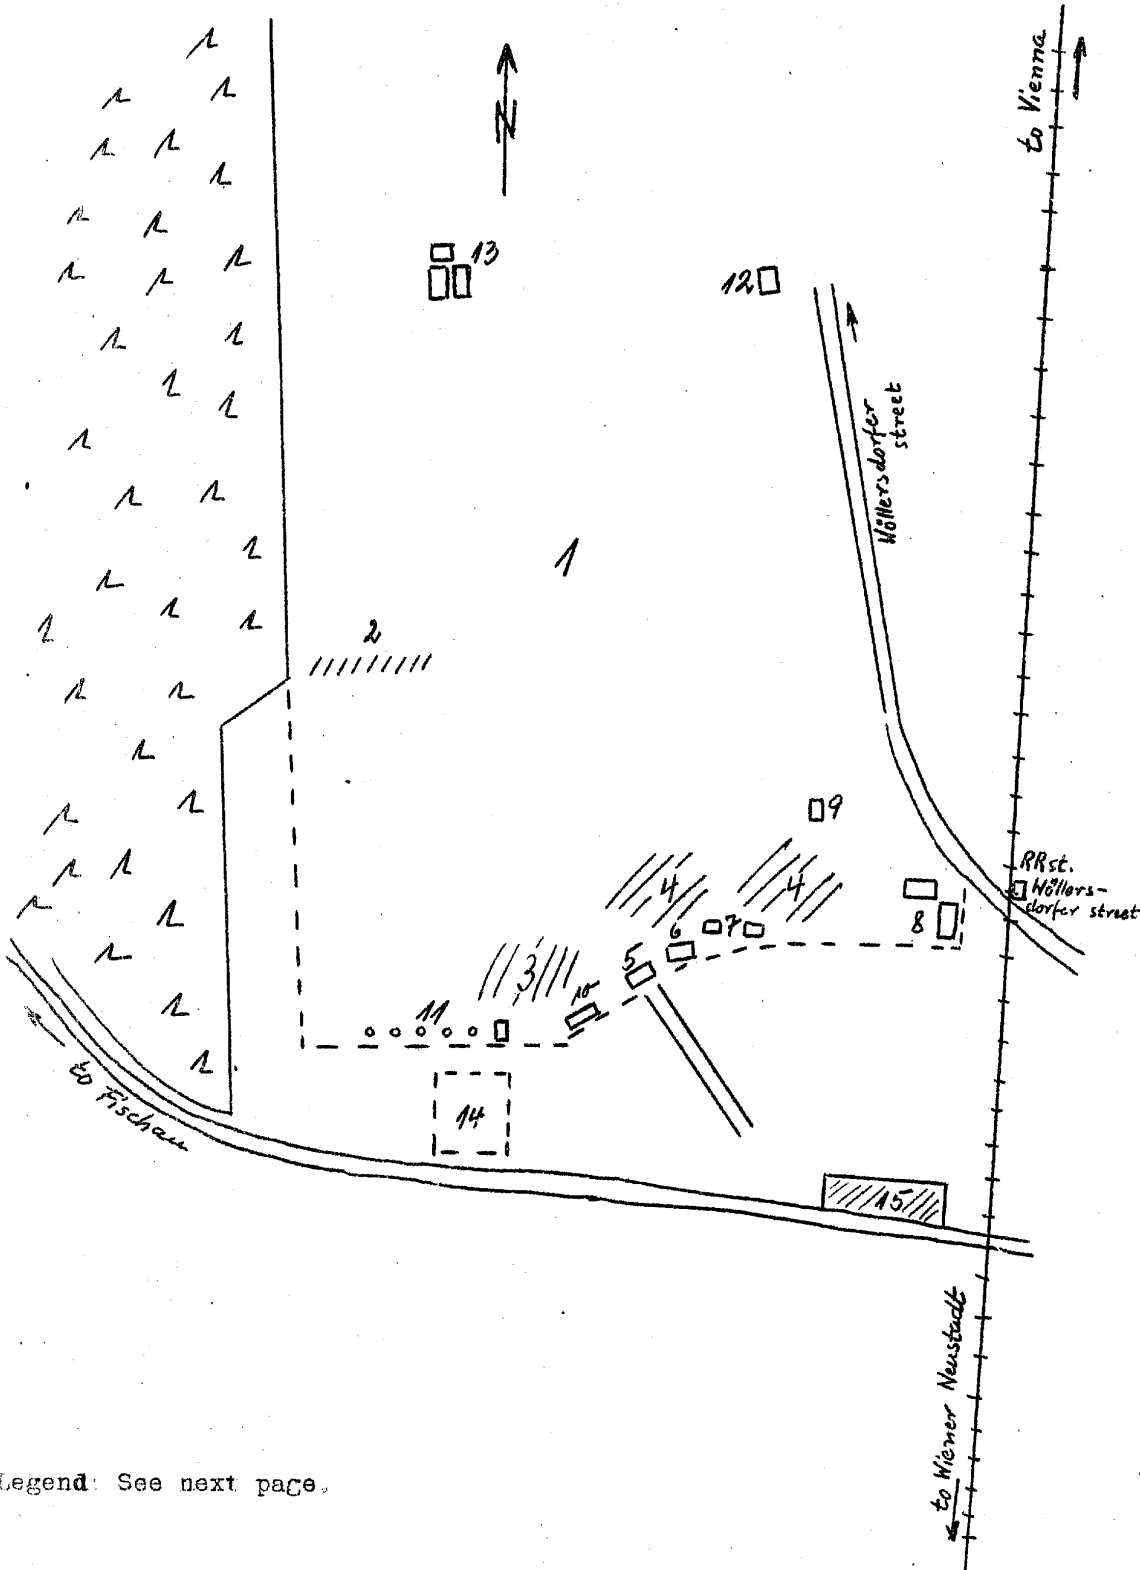

**CONFIDENTIAL**

Wiener Neustadt Airfield

Legend: See next page.

**CONFIDENTIAL**

**CONFIDENTIAL**

Annex to [REDACTED]  
25X1A-2 -

Legends:

1. Landing field
2. Seven parked fighters
3. About 40 parked fighters
4. About 33 parked jet fighters
5. Main building, about 25 x 90 meters, with four-story center part and three-story wings
6. Probably flight control station, 5 x 15 meters
7. Two two-story buildings with flat roofs
8. Motor vehicle repair shop
9. Temporary building
10. Garage
11. Five searchlights with a power unit and one temporary building
12. Generator
13. Two van-like trucks with a generating unit
14. Firing range
15. Barracks building, about 20 x 80 meters.