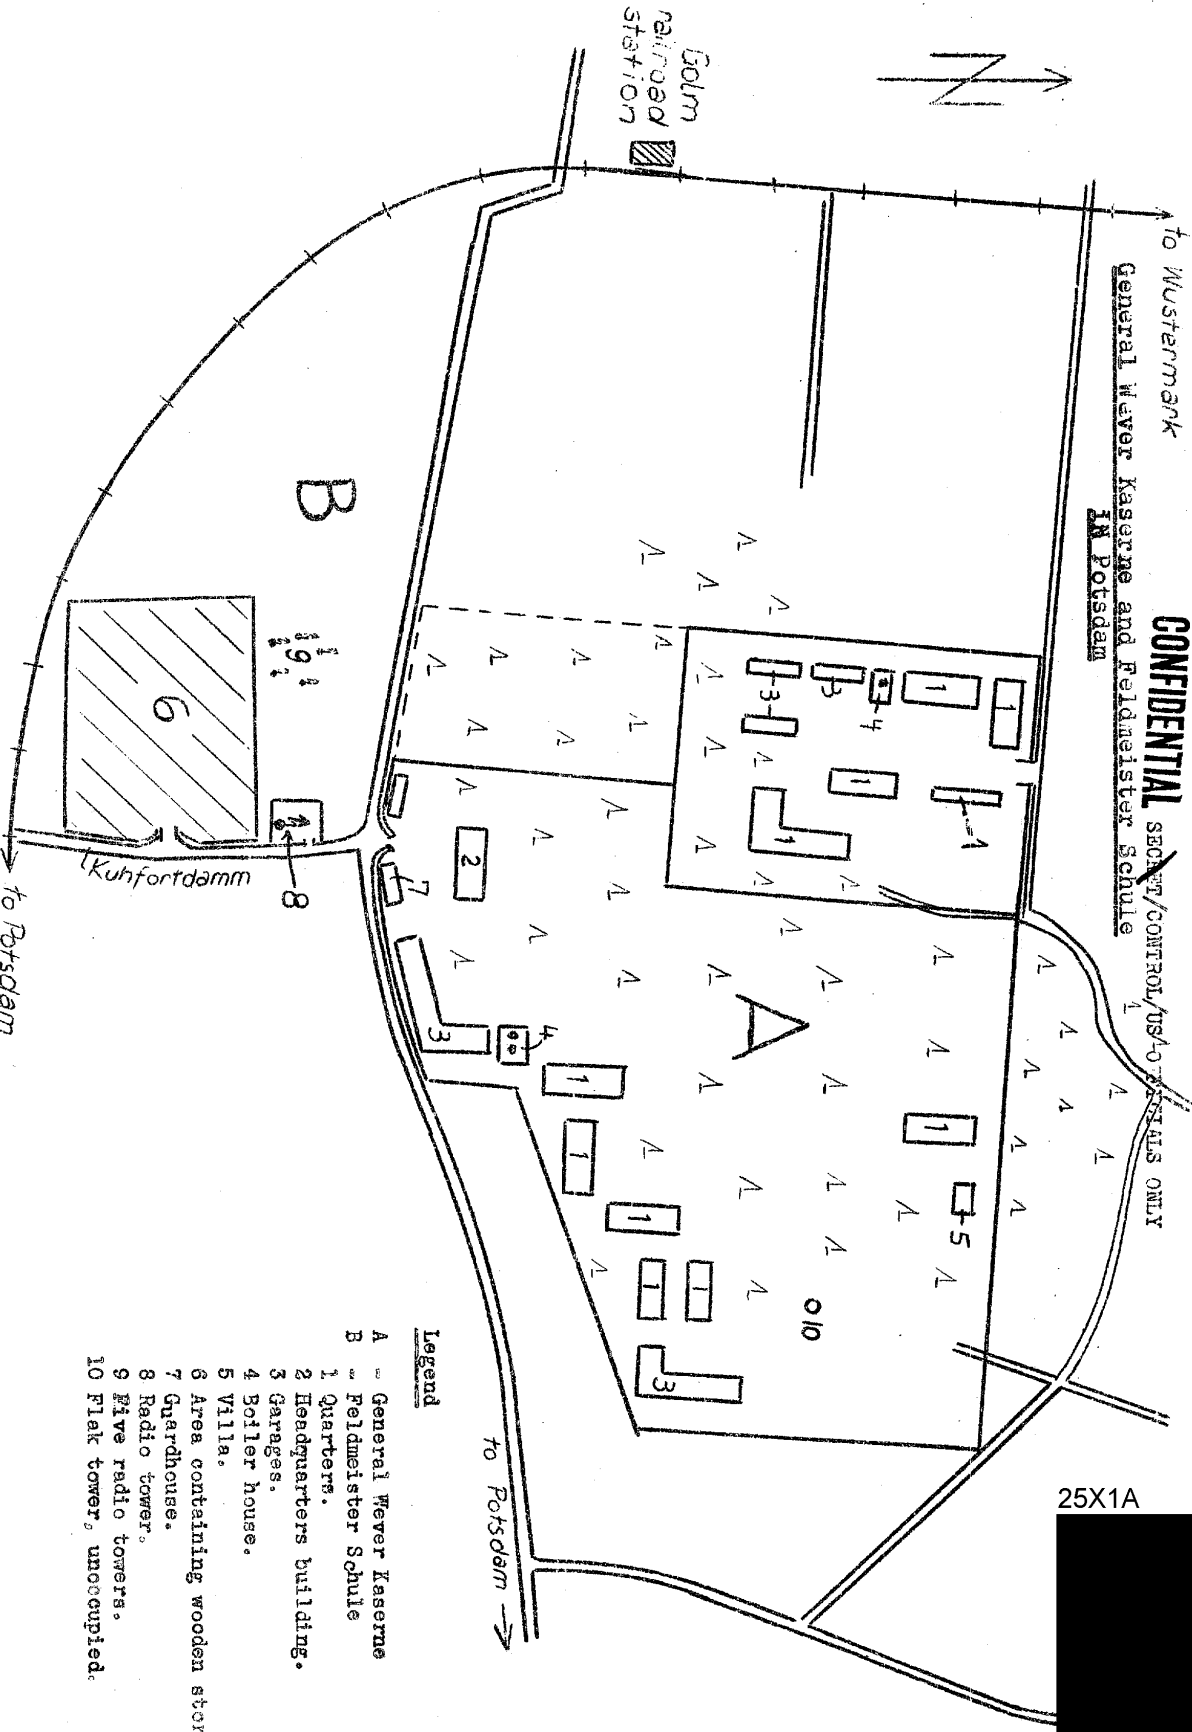

Golm railroad station

CONFIDENTIAL

to Wustermark
General Meyer Kaserne and Feldmeister Schule
in Potsdam

~~SECRET/CONTROL/US-0~~ ~~SENSITIVE~~ ONLY

Legend

- A - General Meyer Kaserne
- B - Feldmeister Schule
- 1 - Quarters.
- 2 - Headquarters building.
- 3 - Garages.
- 4 - Boiler house.
- 5 - Villa.
- 6 - Area containing wooden storage sheds.
- 7 - Guardhouse.
- 8 - Radio tower.
- 9 - Five radio towers.
- 10 - Flak tower, unoccupied.

25X1A

~~SECRET/CONTROL/US-0~~ ~~SENSITIVE~~ ONLY