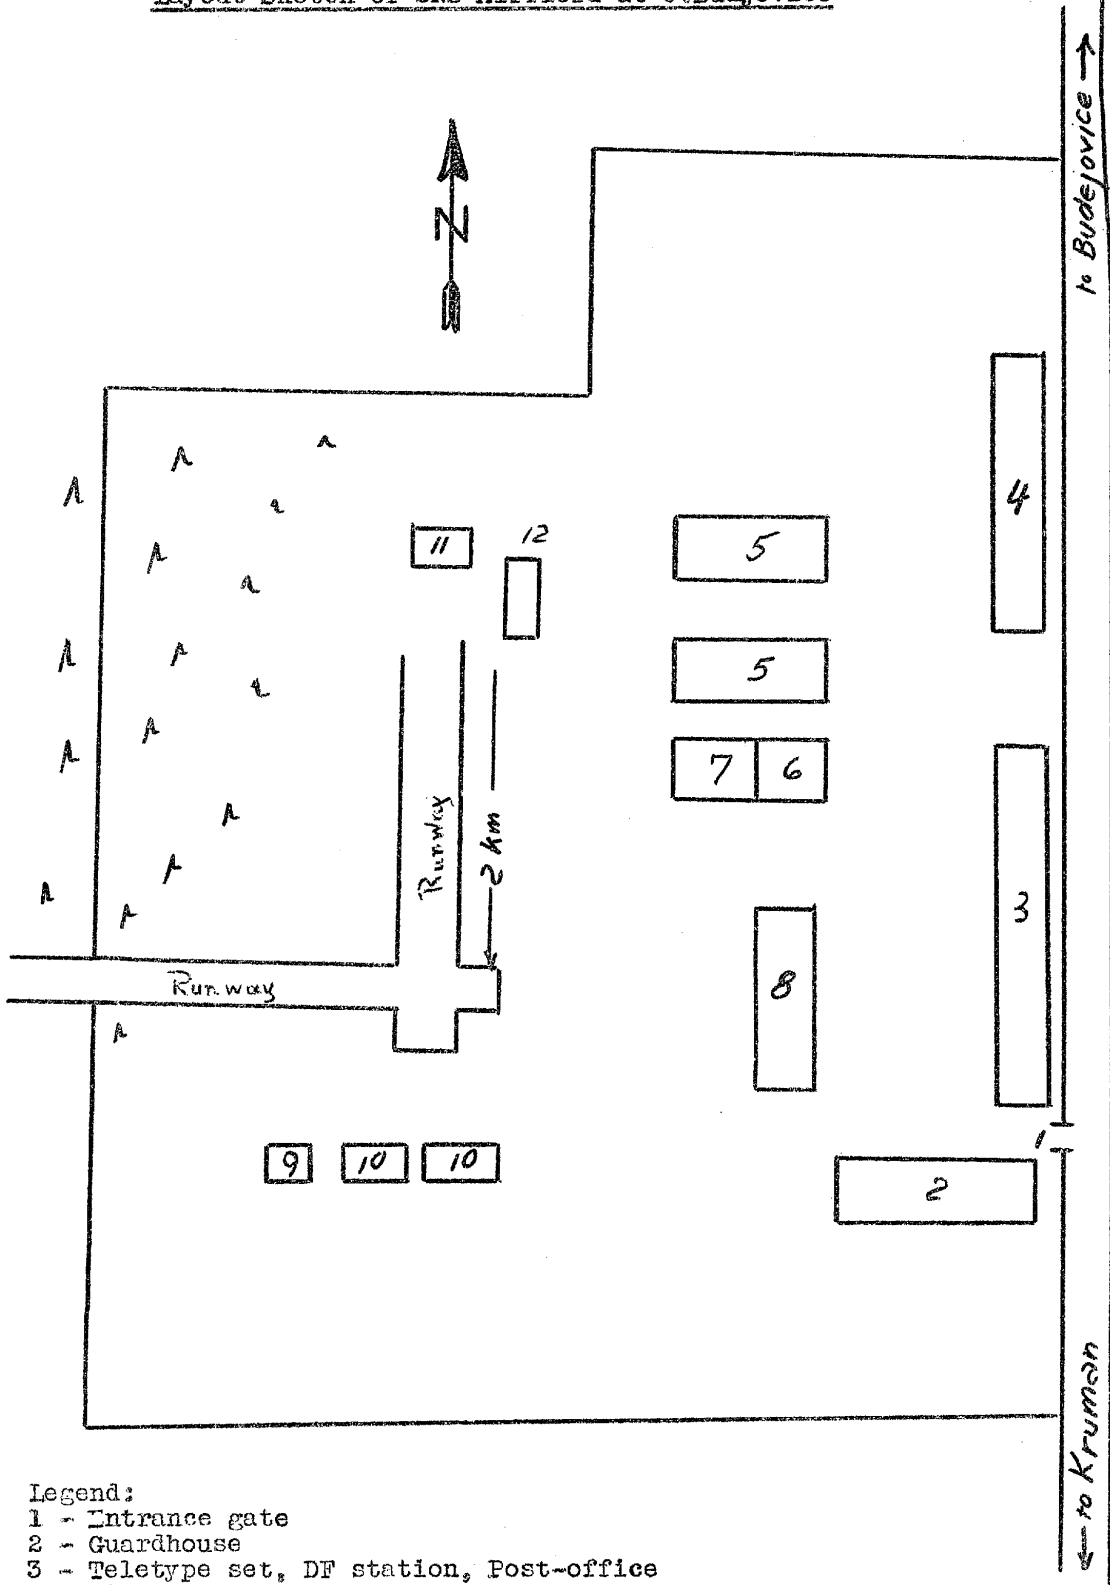

CONFIDENTIAL

Layout Sketch of SNB Airfield at C. Budejovice

Legend:

- 1 - Entrance gate
- 2 - Guardhouse
- 3 - Teletype set, DF station, Post-office
- 4 - Dispensary
- 5 - Barracks buildings of Reserve Officer School
- 6 - Lecture-rooms
- 7 - SNB quarters
- 8 - Mess and PX
- 9 - Flight control station
- 10 - Two black hangars, each 15 x 20 meters
- 11 - Wooden hangar, 8 x 18 meters
- 12 - Wooden hangar, 12 x 35 meters