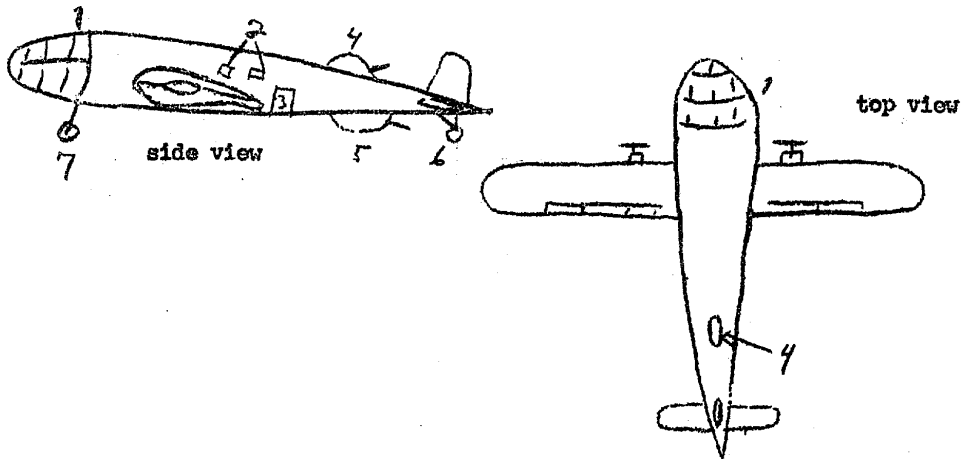

SECRET/CONTROL-US OFFICIALS ONLY

CENTRAL INTELLIGENCE AGENCY

ANNEX 1

Aircraft Types  at the Baranovichi Airfield

25X1X

Legend:

- 1 Glazed cockpit
- 2 Windows
- 3 Door
- 4 Gunner's station with gun of an estimated 50-mm caliber
- 5 Gunner's station with gun of an estimated 50-mm caliber
- 6 Rigid tail wheel
- 7 Rigid nose wheel

Twin-engine aircraft

Single-engine, two-seat aircraft

Legend:

- 1 Machine gun

SECRET/CONTROL-US OFFICIALS ONLY