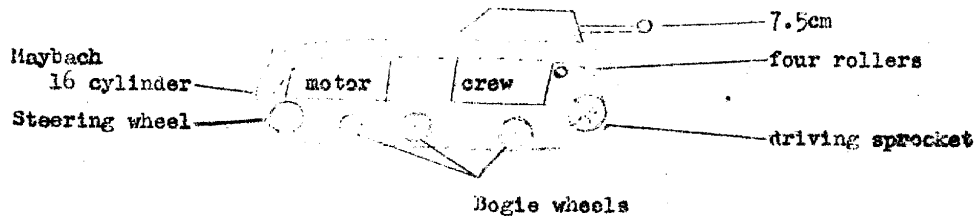

~~CONFIDENTIAL~~  
U.S. OFFICIALS ONLY  
GENERAL INTELLIGENCE GROUP

German Sturmgeschütz Type P.4

Rounded underneath, front view

Crew of three:

- a. Tank commander
- b. Gunner/W.T. operator
- c. Driver

-----  
Russian Sturmgeschütz

Of straighter appearance underneath than the German type

**CONFIDENTIAL**  
~~SECRET~~  
CONTROL  
U.S. OFFICIALS ONLY

50X1-HUM