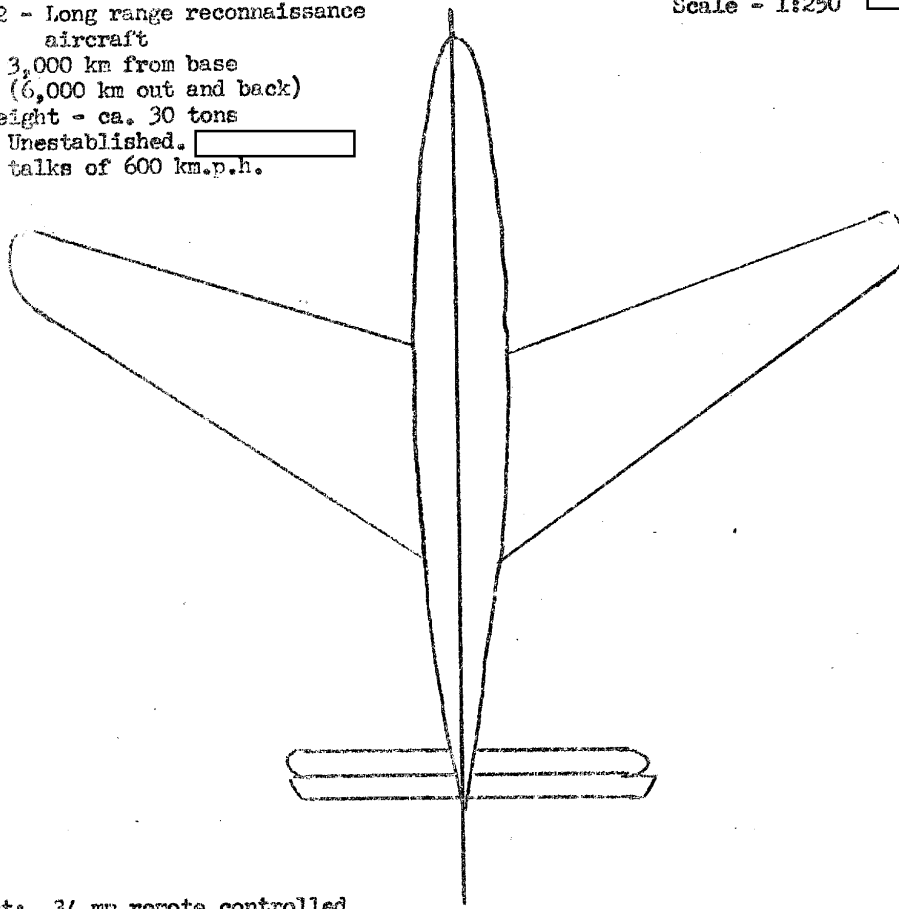

Scale - 1:250

Exp. 132 - Long range reconnaissance  
 aircraft  
 Range - 3,000 km from base  
 (6,000 km out and back)  
 Total weight - ca. 30 tons  
 Speed - Unestablished.   
 talks of 600 km.p.h.

Armament: 34 mm remote controlled  
 cannon. One is installed  
 at the tail. There are others  
 firing forward whose precise  
 position is not established.

Span: 33.9 m  
 Length: 34 m  
 Fuselage diameter: 3 m  
 Chord at wing roots: 9.2 m  
 Depth at wing roots: 1.1 m  
 Wing area: ca. 205 m

Six turbo jets, either  
 specially modified O12's or  
 O18's. A portion, source says  
 half, will protrude forward and  
 aft of the leading and trailing  
 edges of the wing.

Front view scale: 1:100

25X1 SECRET 25X1