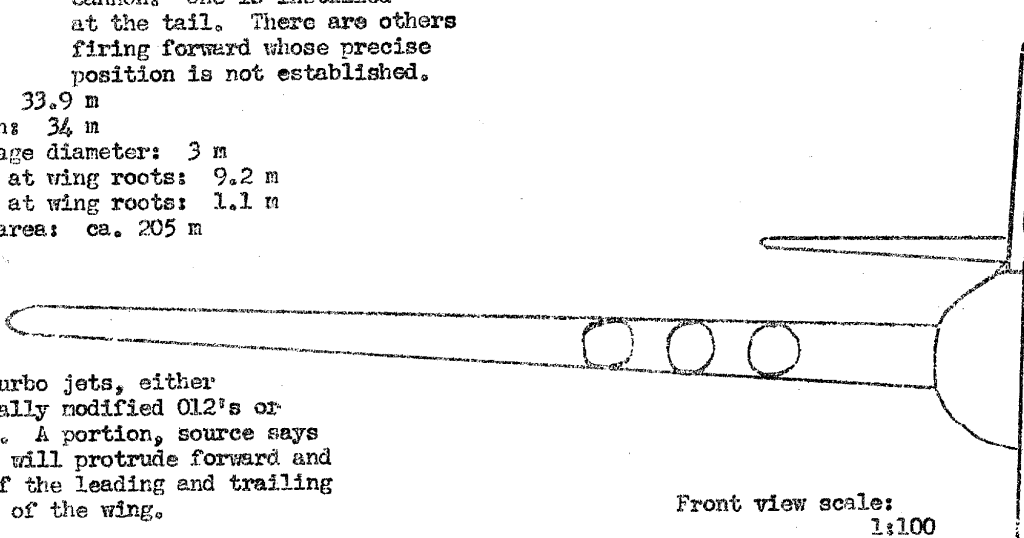

Scale - 1:250

Exp. 132 - Long range reconnaissance  
 aircraft  
 Range - 3,000 km from base  
 (6,000 km out and back)  
 Total weight - ca. 30 tons  
 Speed - Unestablished.   
 talks of 600 km.p.h.

Armament: 34 mm remote controlled  
 cannon. One is installed  
 at the tail. There are others  
 firing forward whose precise  
 position is not established.

Span: 33.9 m  
 Length: 34 m  
 Fuselage diameter: 3 m  
 Chord at wing roots: 9.2 m  
 Depth at wing roots: 1.1 m  
 Wing area: ca. 205 m

Six turbo jets, either  
 specially modified O12's or  
 O18's. A portion, source says  
 half, will protrude forward and  
 aft of the leading and trailing  
 edges of the wing.

Front view scale: 1:100

25X1 SECRET 25X1