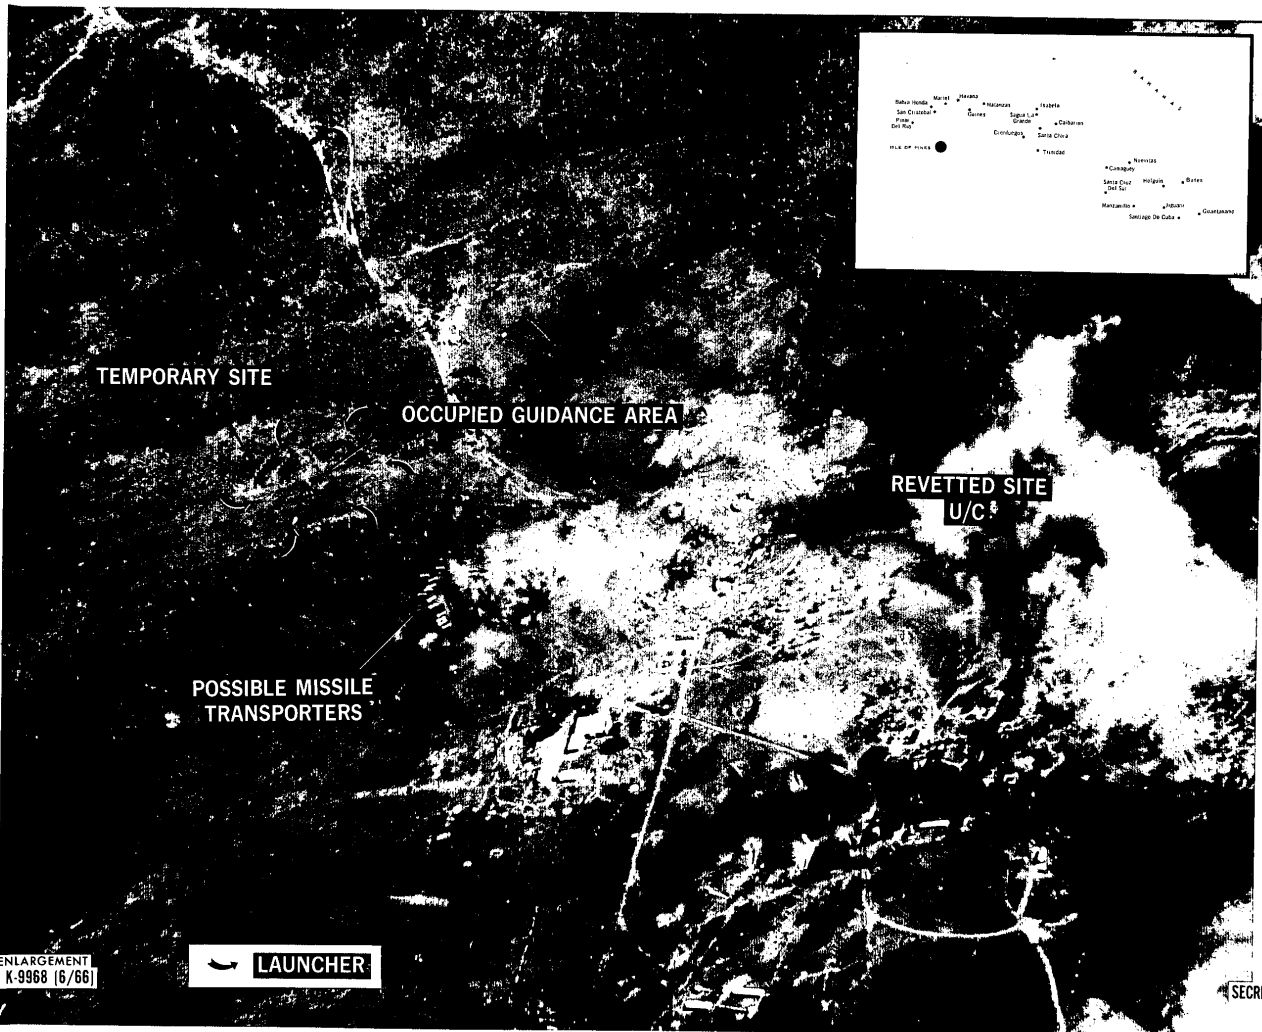

SECRET

NATIONAL PHOTOGRAPHIC INTERPRETATION CENTER
Approved For Release 2007/04/02 : CIA-RDP80T01471R001900050006-2

5X1

SANTA FE SAM SITE, CUBA

21-47N 82-50W

15X ENLARGEMENT
NPIC K-9968 (6/66)

LAUNCHER

SECRET