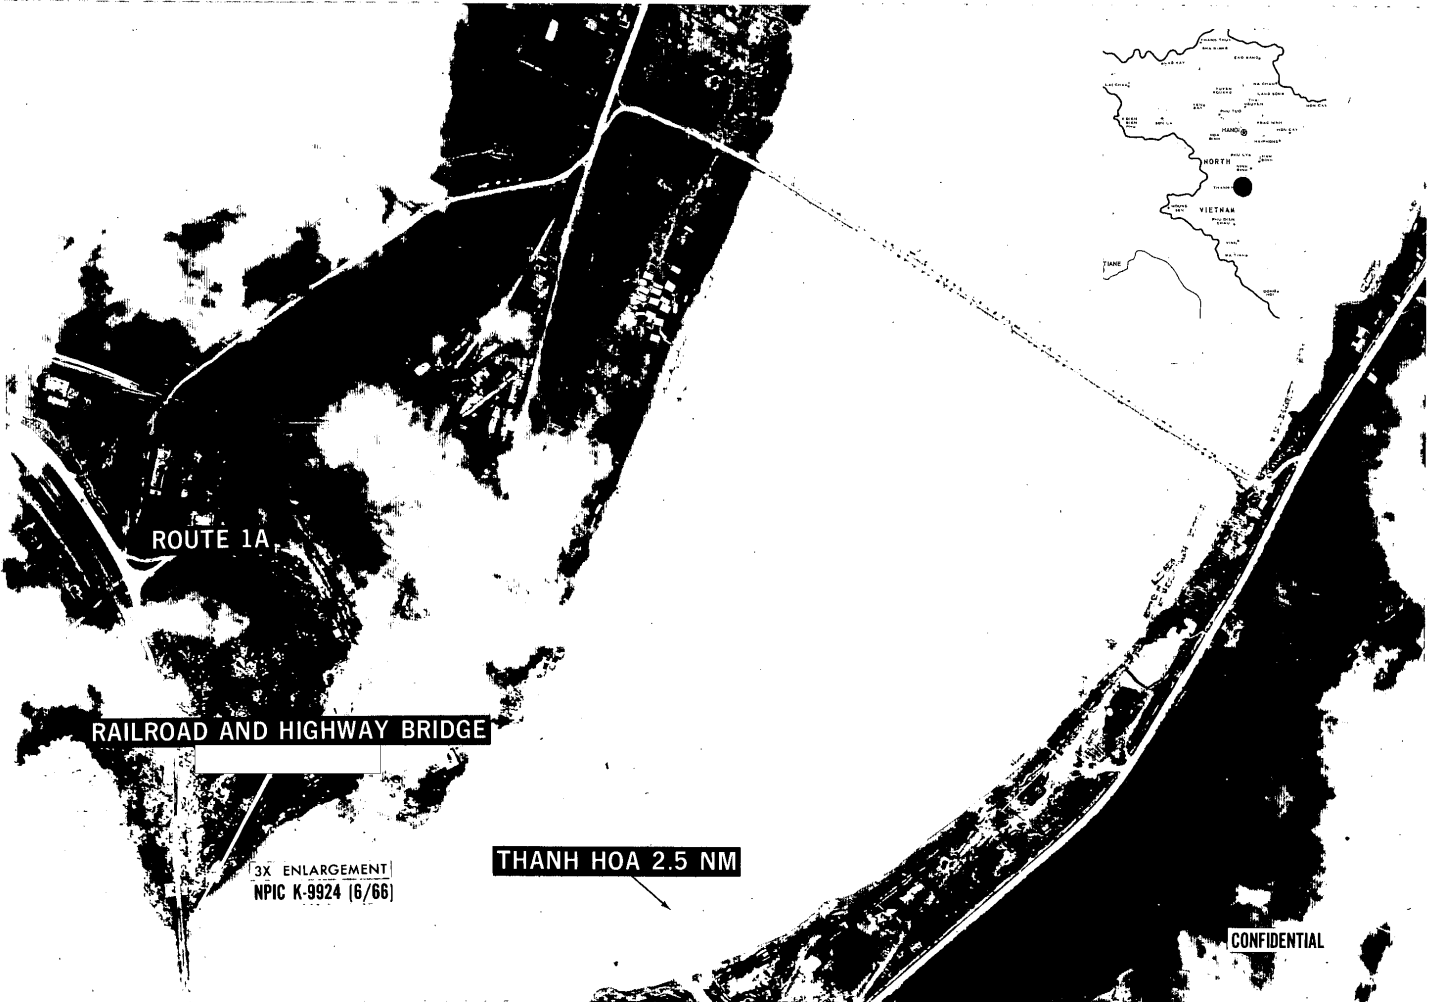

CONFIDENTIAL

NATIONAL PHOTOGRAPHIC INTERPRETATION CENTER

Sanitized Copy Approved for Release 2010/06/23 : CIA-RDP80T01471R001900050003-5

25X1

FUNTOON BRIDGE

THANH HOA, NORTH VIETNAM

19-50N 105-48E

ROUTE 1A