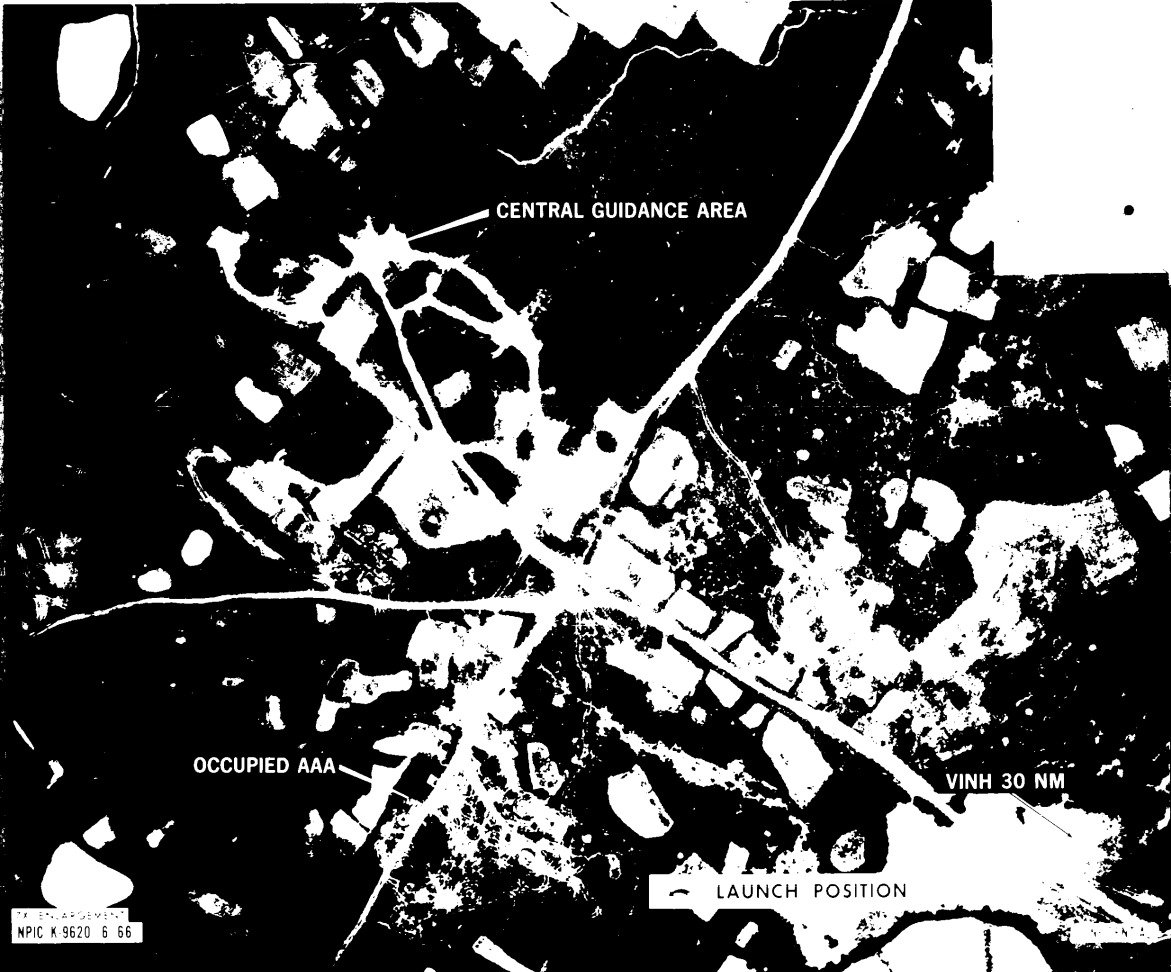

CONFIDENTIAL

NATIONAL PHOTOGRAPHIC INTERPRETATION CENTER

FIELD DEPLOYED PROBABLE SA-2 SITE
VINH AREA, NORTH VIETNAM
18-10-06N 105-42-06E

25X1

NPIC K 9620 6 66