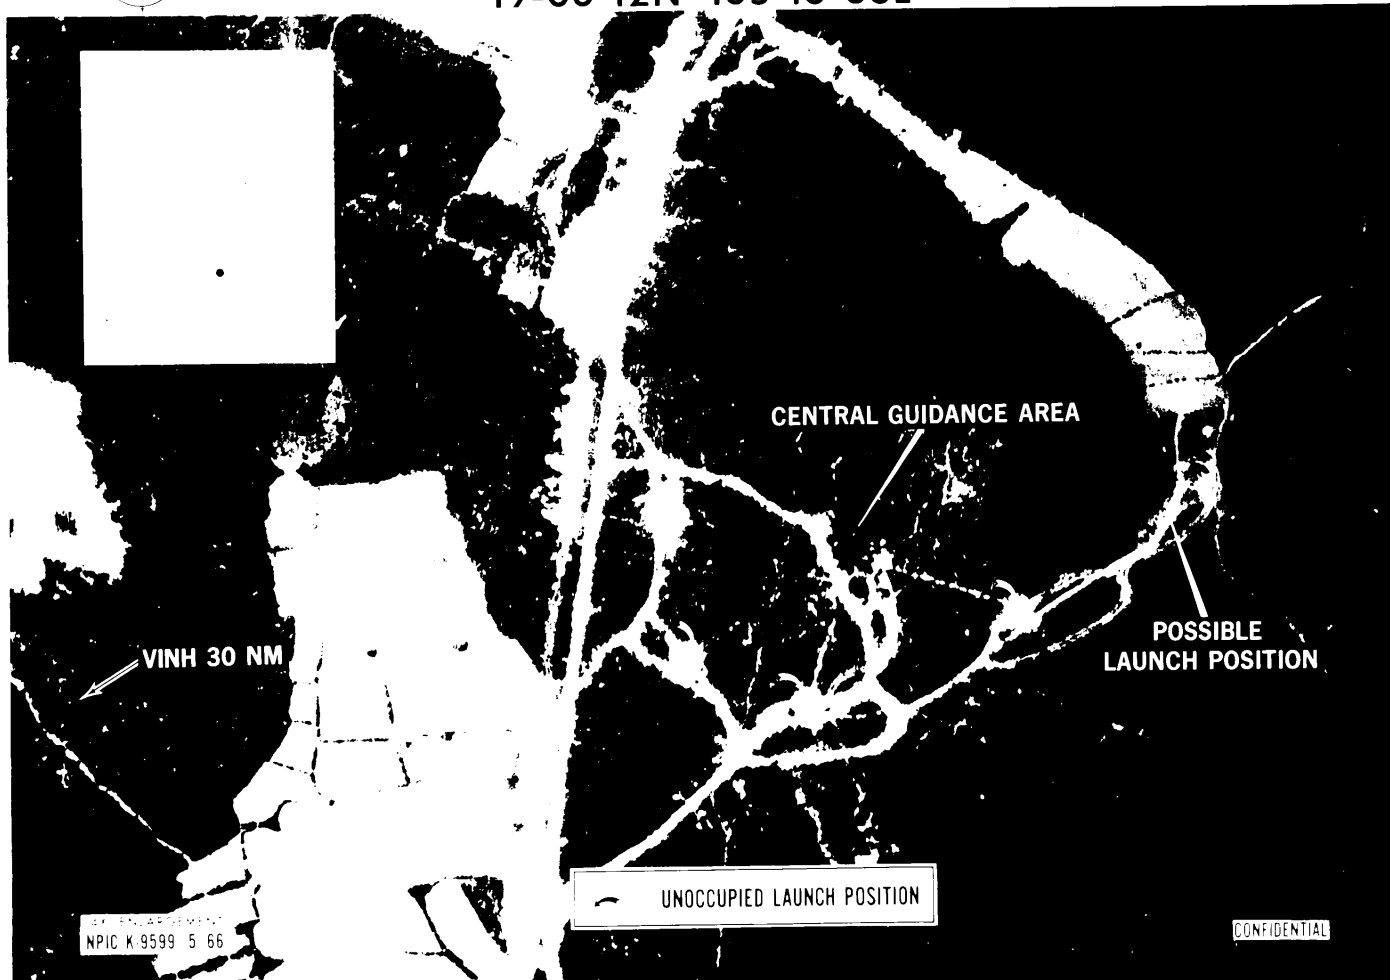

CONFIDENTIAL

NATIONAL PHOTOGRAPHIC INTERPRETATION CENTER

FIELD DEPLOYED SA-2 SITE VINH AREA, NORTH VIETNAM 19-00-12N 105-16-36E

25X1

BY ESTABLISHMENT
NPIC K 9599 5 66

CONFIDENTIAL