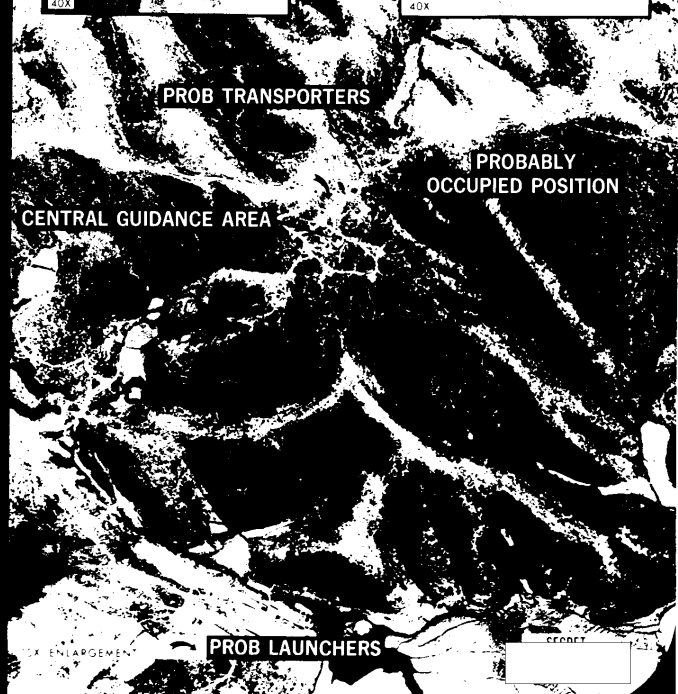

NATIONAL PHOTOGRAPHIC INTERPRETATION CENTER

**SAM SITE B23-2
KUN-MING, CHINA
24-54-22N 102-33-10E**

NPIC K 9595 5 66

ENLARGEMENT

PROB LAUNCHERS

SECRET

25X1

25X1