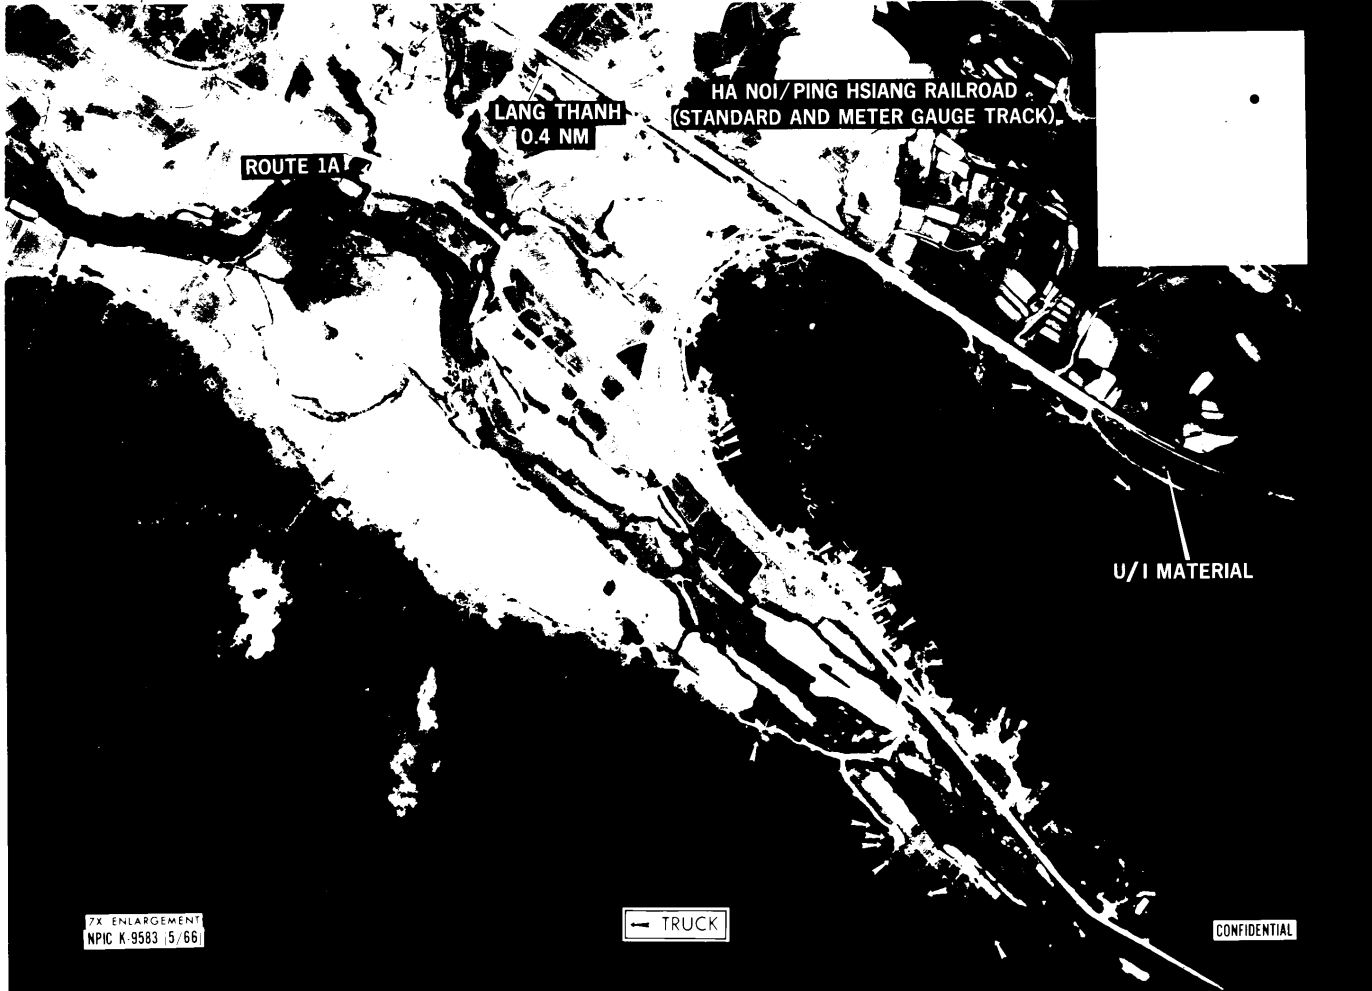

NATIONAL PHOTOGRAPHIC INTERPRETATION CENTER

25X1

CONFIDENTIAL

VEHICLE ACTIVITY LANG THANH, NORTH VIETNAM 21-37N 106-33E

U/I MATERIAL

7X ENLARGEMENT
NPIC K 9583 5/66

— TRUCK

CONFIDENTIAL