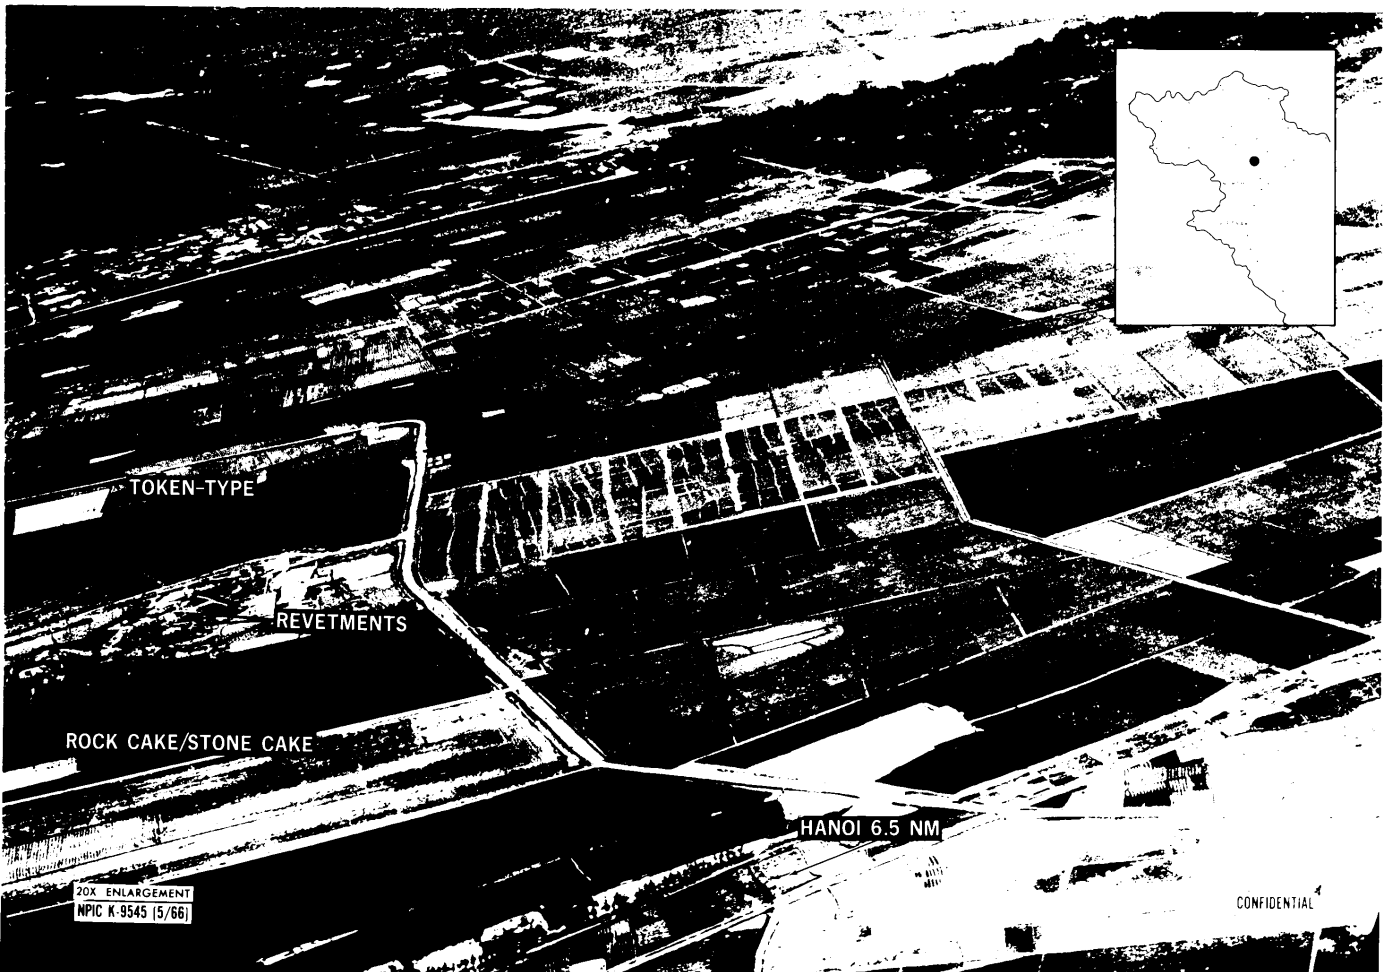

CONFIDENTIAL

NATIONAL PHOTOGRAPHIC INTERPRETATION CENTER

RADAR SITE HANOI AREA, NORTH VIETNAM 20-59N 105-44E

25X1

20X ENLARGEMENT
NPIC K-9545 (5/66)

CONFIDENTIAL