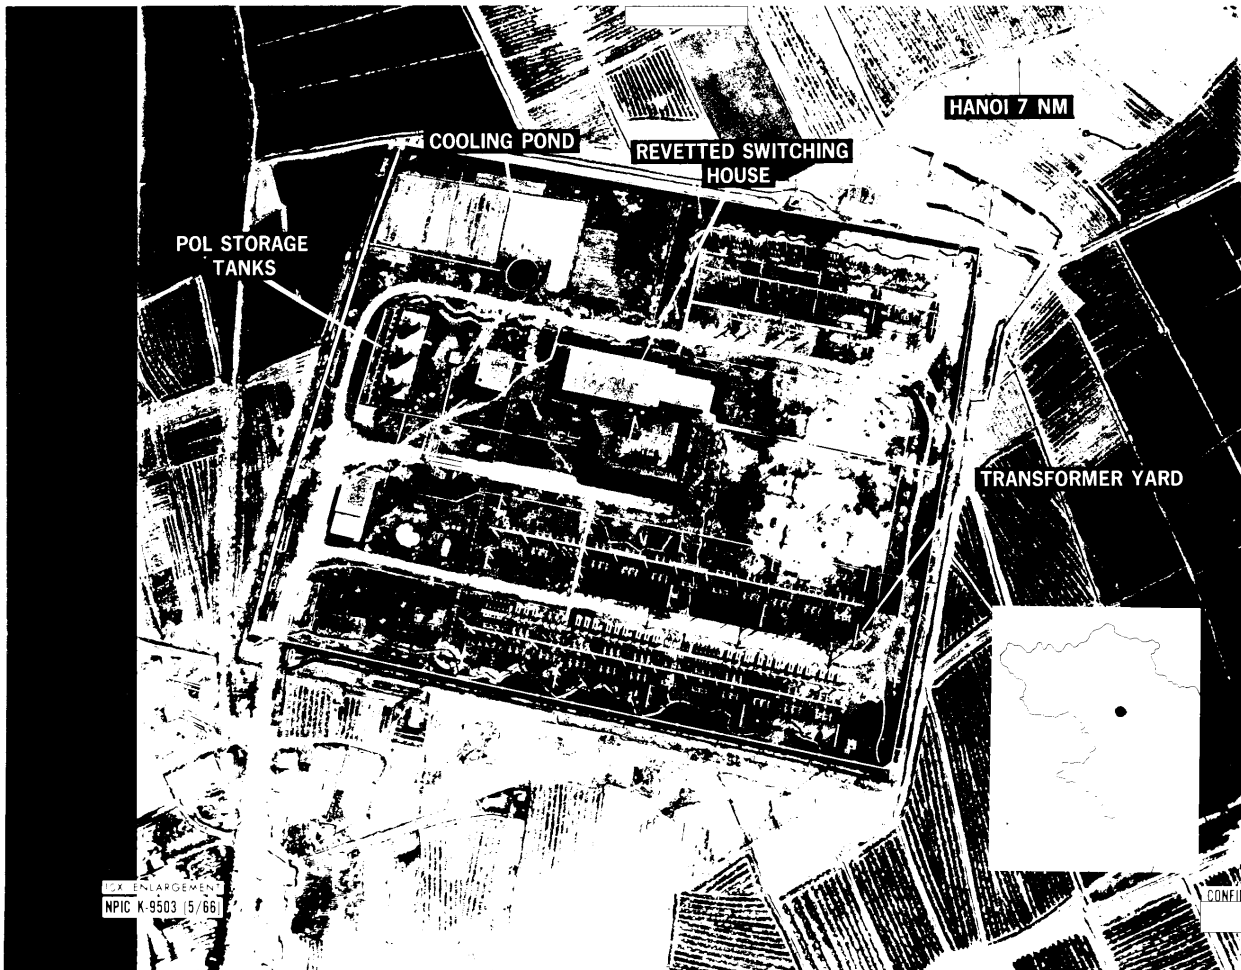

CONFIDENTIAL

NATIONAL PHOTOGRAPHIC INTERPRETATION CENTER

25X1
25X1

HANOI TRANSFORMER STATION LE PHAP, NORTH VIETNAM 21-08N 105-50E

25X1

10X ENLARGEMENT
NPIC K-9503 (5/66)

CONFIDENTIAL

25X1