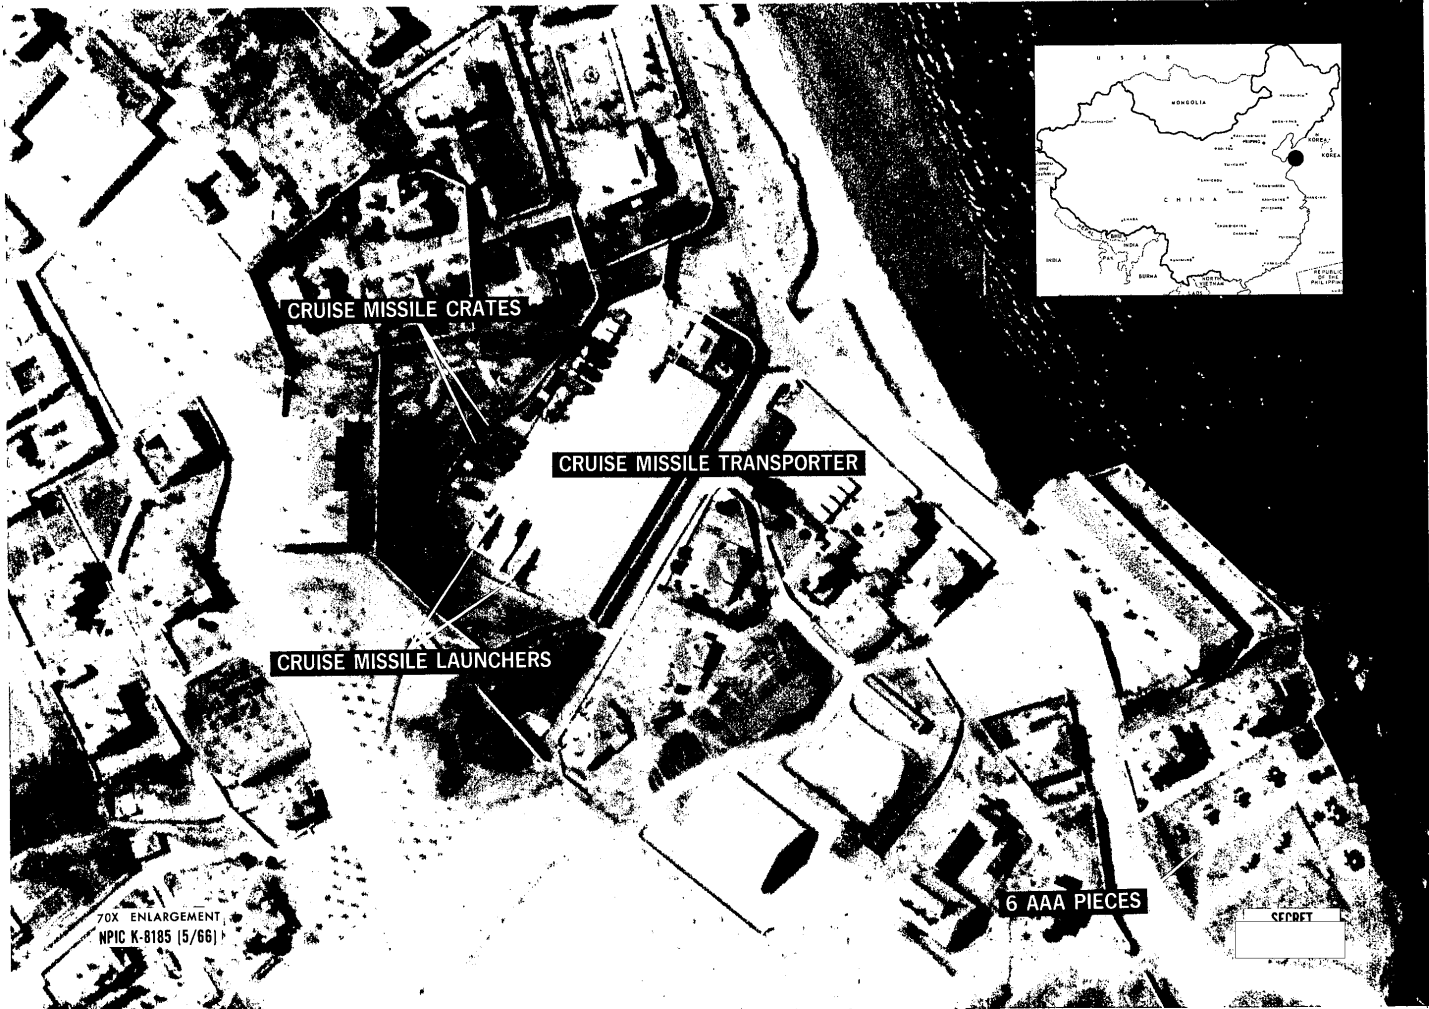

# CRUISE MISSILE EQUIPMENT YEN-TAI, CHINA 37-32N 121-24E

25X1  
25X1

70X ENLARGEMENT  
NPIC X-8185 (5/66)

SECRET

25X1